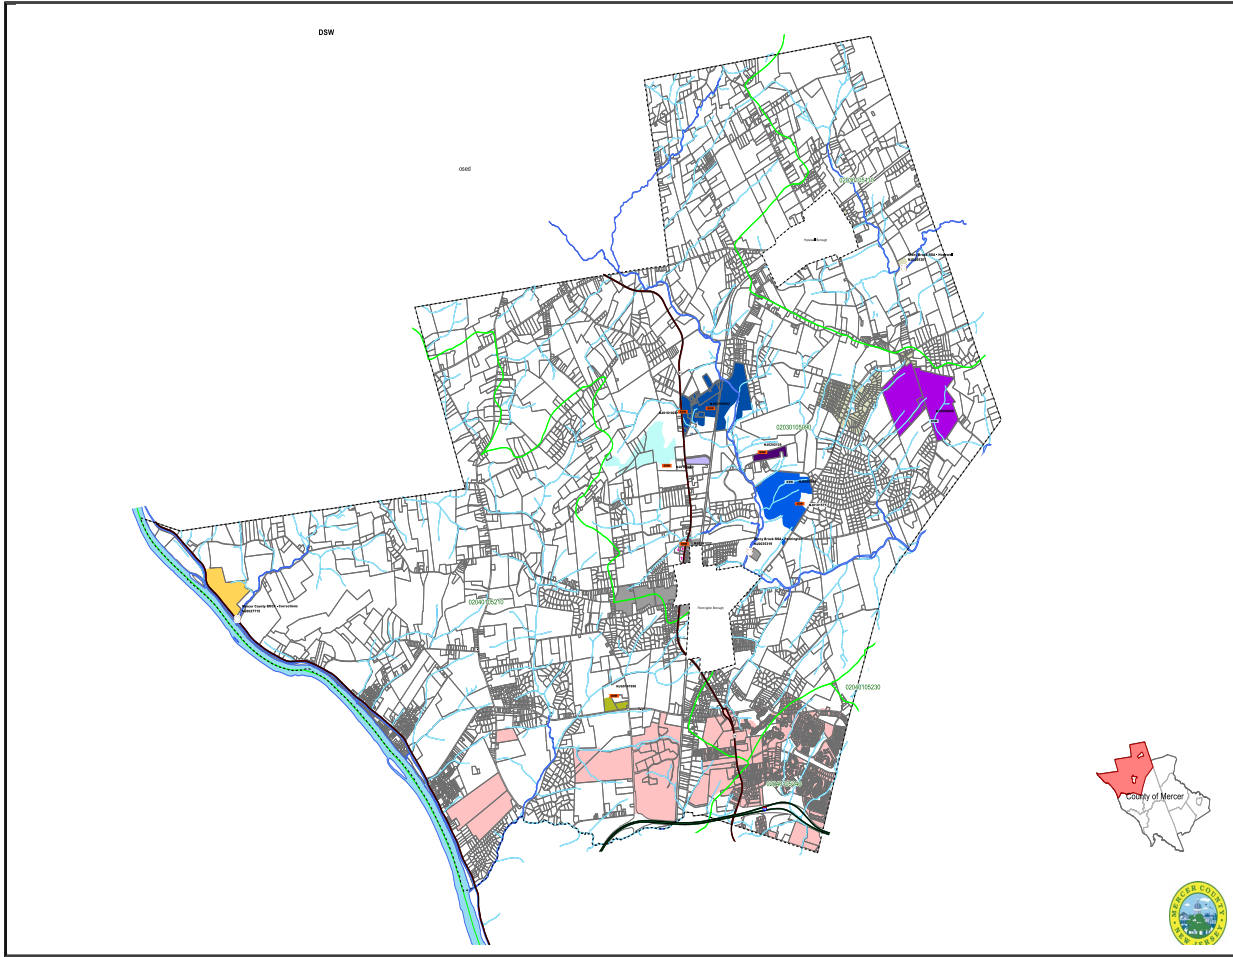

1839), the Borough of Pennington (January 31, 1890) and Hopewell Borough (April 14, 1891.

Hopewell Township includes the location (now known as Washington Crossing) along the east side of the Delaware River to which George Washington and the Continental Army crossed from Pennsylvania. Once in Hopewell Township, the army marched to Trenton on December 26, 1776. The Battle of Trenton followed. Today, Washington Crossing State Park

Children (Under 18)

Show data / Embed

Seniors (65 and over)

Show data / Embed

1900 Princeton Ave Lawrenceville, New Jersey 08648
Phone 609-248-9003 Email: pj@thedevincigroup.com

Potential Wetland

1900 Princeton Ave Lawrenceville, New Jersey 08648
Phone 609-248-9003 Email: pj@thedevincigroup.com