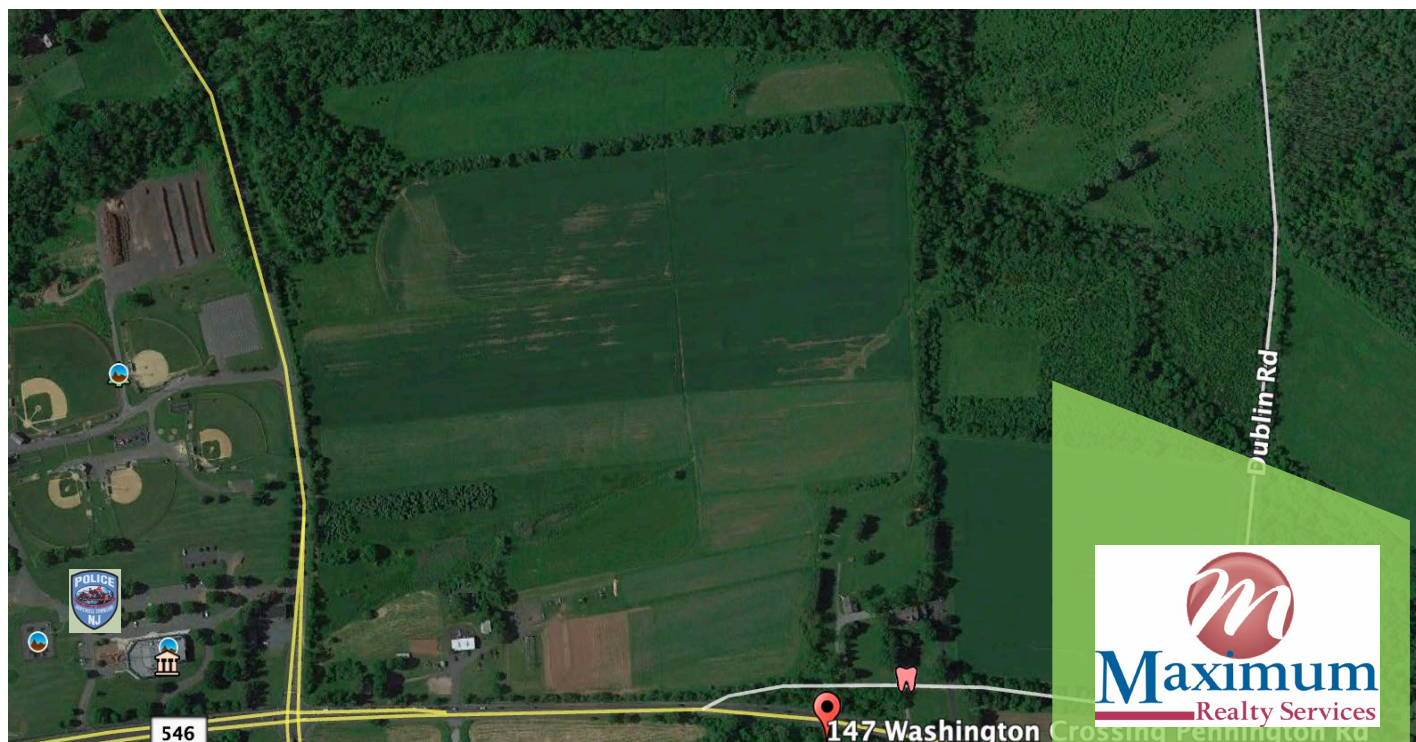

1900 Princeton Ave Lawrenceville, New Jersey 08648
Phone 609-248-9003 Email: pj@thedevincigroup.com