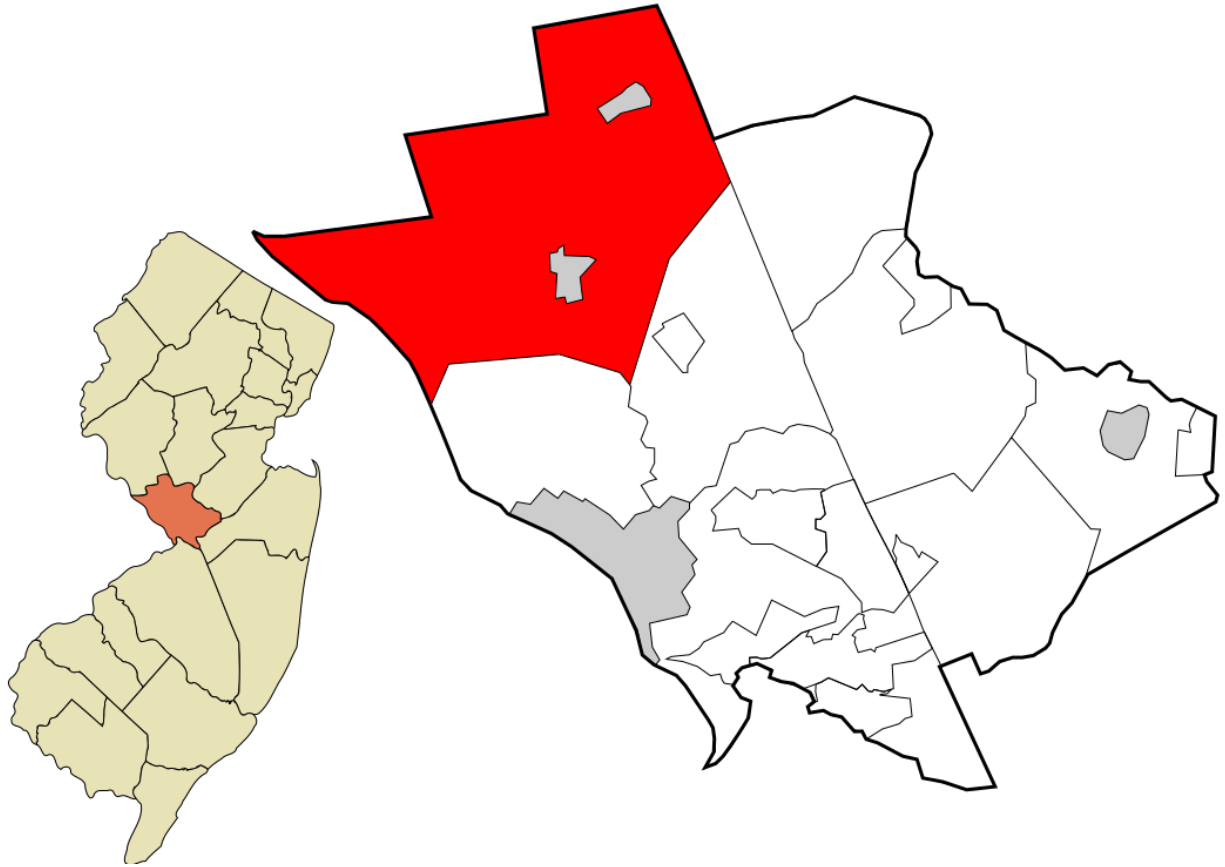

P.J. Vinch III

1900 Princeton Ave Lawrenceville, New Jersey 08648
Phone 609-248-9003 Email: pj@thedevincigroup.com