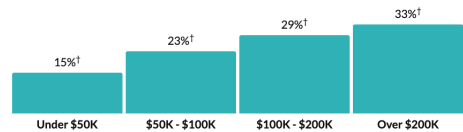

Household income