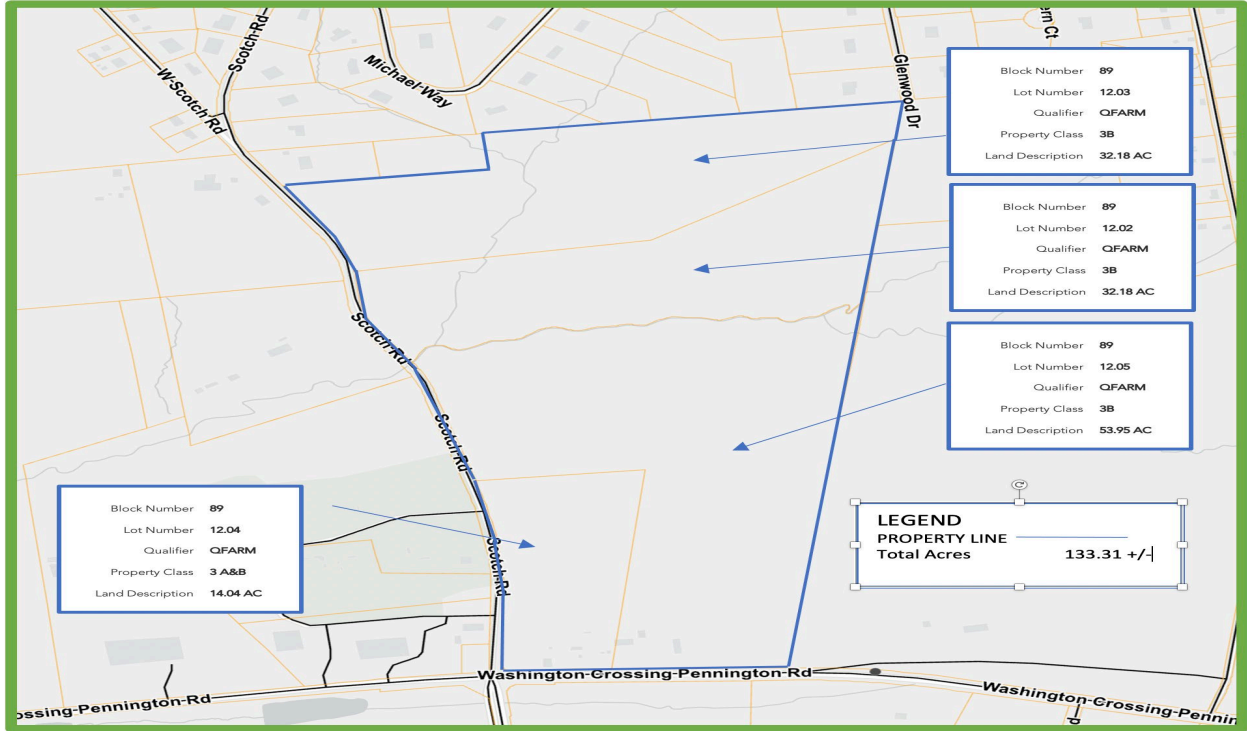

PROPERTY INFORMATION