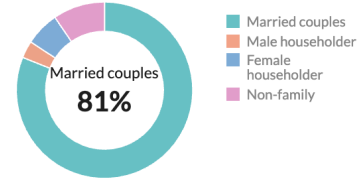

Population by household type