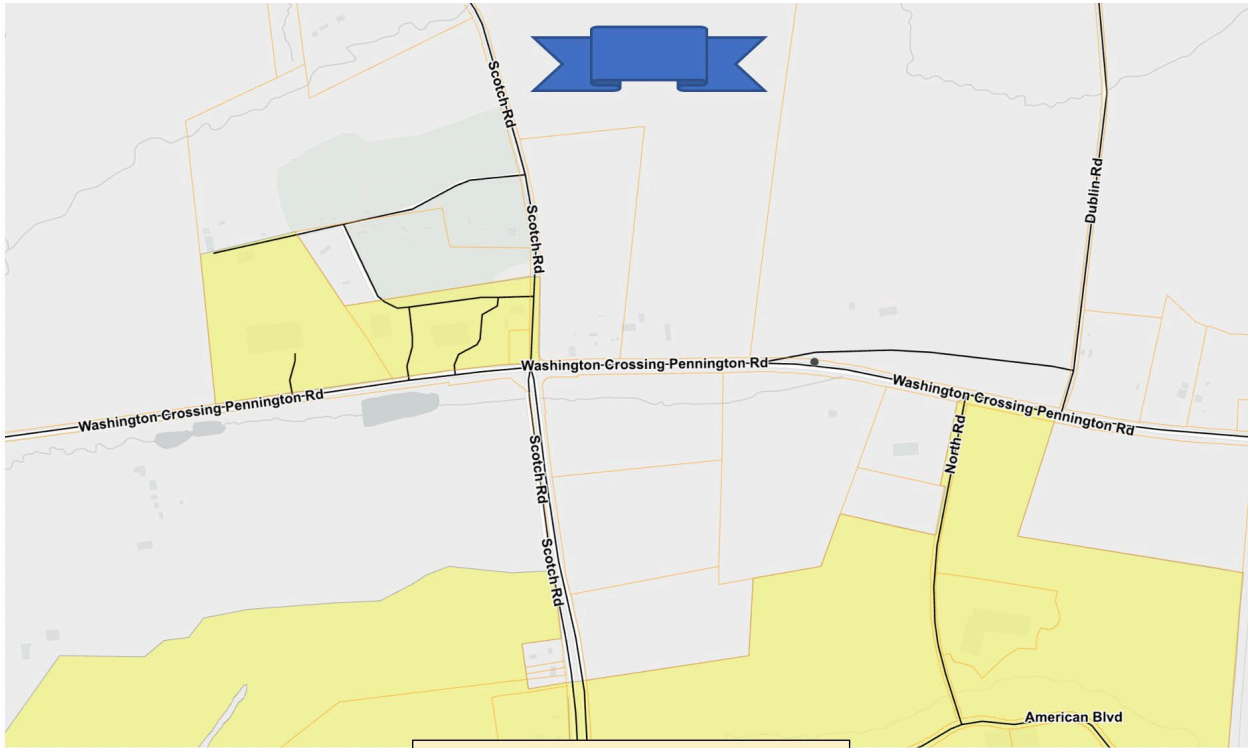

1839), the Borough of Pennington (January 31, 1890) and Hopewell Borough (April 14, 1891.

Hopewell Township includes the location (now known as Washington Crossing) along the east side of the Delaware River to which George Washington and the Continental Army crossed from Pennsylvania. Once in Hopewell Township, the army marched to Trenton on December 26, 1776. The Battle of Trenton followed. Today, Washington Crossing State Park

Sewer Service Areas

1900 Princeton Ave Lawrenceville, New Jersey 08648
Phone 609-248-9003 Email: pj@thedevincigroup.com

Age

45.9 ±1.3
Median age

about 20 percent higher than the figure in Mercer County: 38.7 ±0.3
about 20 percent higher than the figure in New Jersey: 39.8 ±0.1