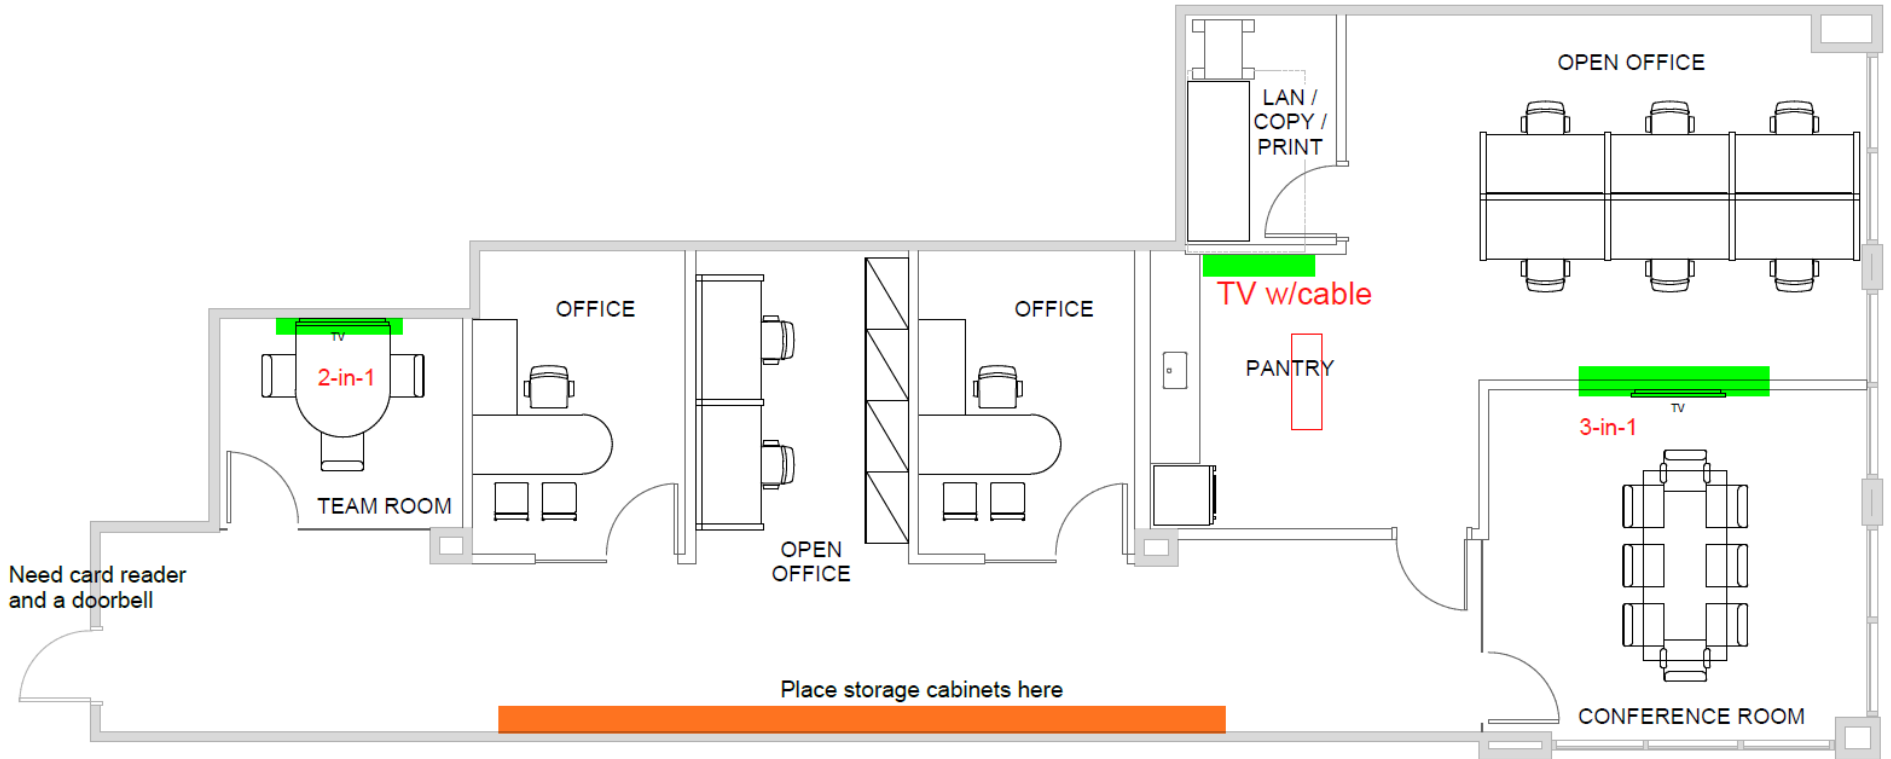

**Adjacent to entry & can be used as a reception area if needed*

TEAM/HUDDLE ROOM

8 PERSON CONFERENCE ROOM

8 WORKSTATIONS

2 PRIVATE OFFICES

OPEN-CONCEPT PANTRY

// FLOOR PLANS

// CONTACT