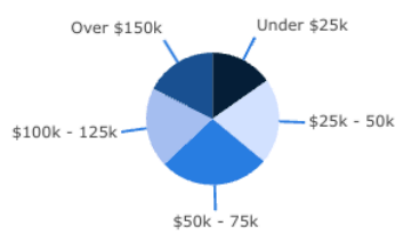

Population

22.8k

↑ 7% Compared to 21.2k in 2018
0% Compared to 22.8k in 2021

Household Income

\$71.3k

Median Income

\$98k

2028 Estimate

↑ 37% Growth Rate

Age Demographics

42

Median Age

49

2028 Estimate

↑ 15% Growth Rate

TIFFANY BLAIR WRIGHT
VICTORIA SCHNORR