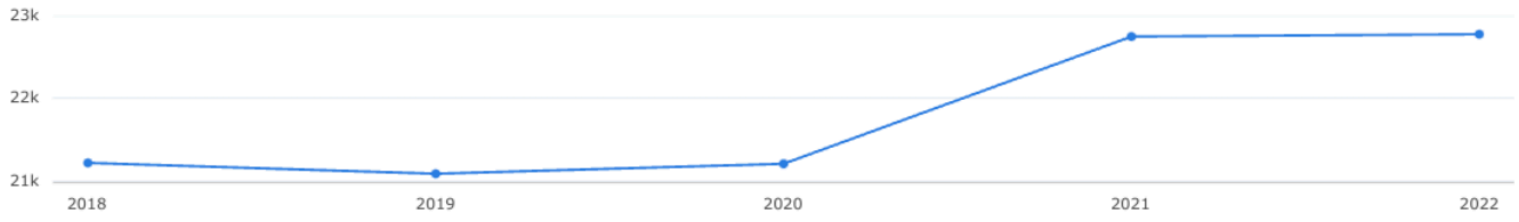

267 REGENCY RIDGE DR, DAYTON, OH

Demographics for 45459-4221

Export to CSV

Graph

Table

1 mile

3 miles

5 miles

Population

22.8k

↑ 7% Compared to 21.2k in 2018
0% Compared to 22.8k in 2021

Household Income

\$71.3k

Median Income

\$98k

2028 Estimate

↑ 37% Growth Rate

Age Demographics

42

Median Age

49

2028 Estimate

↑ 15% Growth Rate

TIFFANY BLAIR WRIGHT
VICTORIA SCHNORR