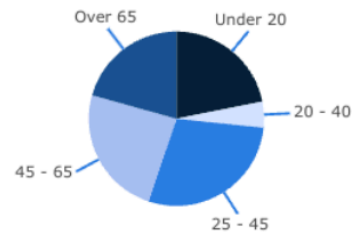

↑ 37% Growth Rate

Age Demographics

42

Median Age

49

2028 Estimate

↑ 15% Growth Rate

TIFFANY BLAIR WRIGHT
VICTORIA SCHNORR