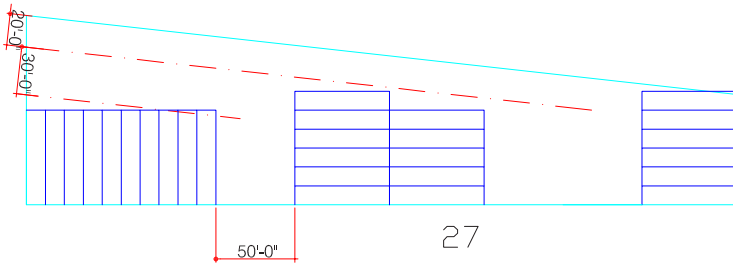

136 PILOT RD. HARRISON, OH 45030

OUTDOOR/TRAILER AVAILABLE FOR LEASE

 [CLICK HERE FOR AERIAL VIDEO](#)

PROPERTY HIGHLIGHTS

1.25 Acres

- Approximately 1.25 acre gravelled and compacted land site in City of Harrison
- Less than 1/4 mile from I-74 Dry Fork Rd. interchange with potential signage available
- Outdoor or trailer storage usage
- +/- 30+ trailer storage pending layout
- 480 SqFt portable office structure with electric and plumbing/holding tank available
- Short term leases considered
- Potential expansion available +/- 1-acre
- Available for immediate occupancy
- Lease Rate: \$5,000/month gross

Amy Castaneda
(503) 310-9768 | Amy@SqFtCommercial.com

Sarah Kern
(513) 426-4864 | Sarah@SqFtCommercial.com

PARKING LAYOUT EXAMPLES

INFO@SQFTCOMMERCIAL.COM | (513) 843-1600 | SQFTCOMMERCIAL.COM

Rod MacEachen
(513) 675-5764 | Rod@SqFtCommercial.com