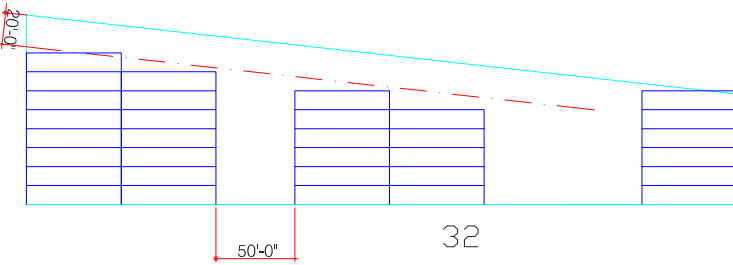

136 PILOT RD. HARRISON, OH 45030

OUTDOOR/TRAILER AVAILABLE FOR LEASE

 [CLICK HERE FOR AERIAL VIDEO](#)

PROPERTY HIGHLIGHTS

1.25 Acres

- Approximately 1.25 acre gravelled and compacted land site in City of Harrison
- Less than 1/4 mile from I-74 Dry Fork Rd. interchange with potential signage available
- Outdoor or trailer storage usage
- +/- 30+ trailer storage pending layout
- 480 SqFt portable office structure with electric and plumbing/holding tank available
- Short term leases considered
- Potential expansion available +/- 1-acre
- Available for immediate occupancy
- Lease Rate: \$5,000/month gross

Amy Castaneda
(503) 310-9768 | Amy@SqFtCommercial.com

Sarah Kern
(513) 426-4864 | Sarah@SqFtCommercial.com

PARKING LAYOUT EXAMPLES

INFO@SQFTCOMMERCIAL.COM | (513) 843-1600 | SQFTCOMMERCIAL.COM

Rod MacEachen
(513) 675-5764 | Rod@SqFtCommercial.com