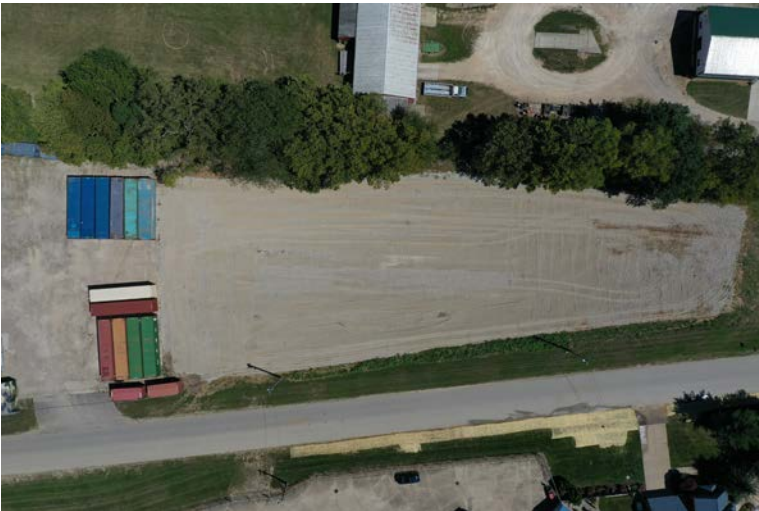

136 PILOT RD.
HARRISON, OH

PROPERTY PHOTOS

INFO@SQFTCOMMERCIAL.COM | (513) 843-1600 | SQFTCOMMERCIAL.COM

Rod MacEachen
(513) 675-5764 | Rod@SqFtCommercial.com

Roddy MacEachen
(513) 739-3985 | Roddy@SqFtCommercial.com

Jared Wagoner
(812) 890-1768 | Jared@SqFtCommercial.com

Amy Castaneda
(503) 310-9768 | Amy@SqFtCommercial.com

Sarah Kern
(513) 426-4864 | Sarah@SqFtCommercial.com