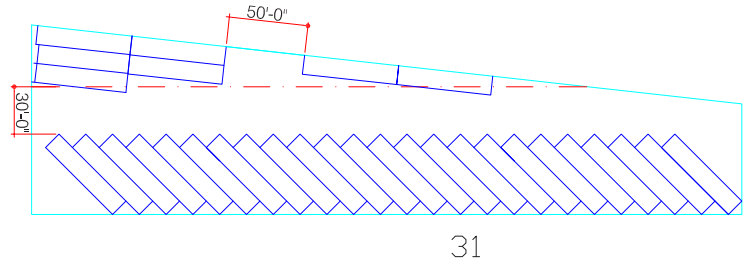

136 PILOT RD. HARRISON, OH 45030

OUTDOOR/TRAILER AVAILABLE FOR LEASE

 [CLICK HERE FOR AERIAL VIDEO](#)

PROPERTY HIGHLIGHTS

1.25 Acres

- Approximately 1.25 acre gravelled and compacted land site in City of Harrison
- Less than 1/4 mile from I-74 Dry Fork Rd. interchange with potential signage available
- Outdoor or trailer storage usage
- +/- 30+ trailer storage pending layout
- 480 SqFt portable office structure with electric and plumbing/holding tank available
- Short term leases considered
- Potential expansion available +/- 1-acre
- Available for immediate occupancy
- Lease Rate: \$5,000/month gross

Amy Castaneda
(503) 310-9768 | Amy@SqFtCommercial.com

Sarah Kern
(513) 426-4864 | Sarah@SqFtCommercial.com

PARKING LAYOUT EXAMPLES

INFO@SQFTCOMMERCIAL.COM | (513) 843-1600 | SQFTCOMMERCIAL.COM

Rod MacEachen
(513) 675-5764 | Rod@SqFtCommercial.com