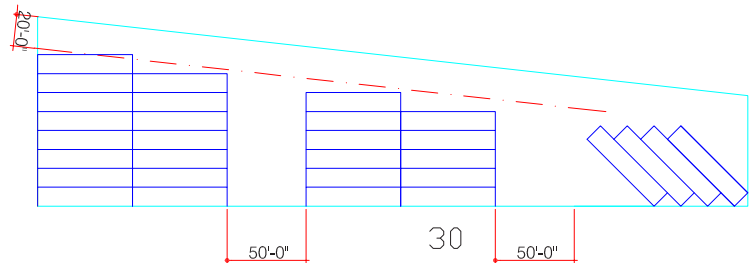

136 PILOT RD. HARRISON, OH 45030

OUTDOOR/TRAILER AVAILABLE FOR LEASE

 [CLICK HERE FOR AERIAL VIDEO](#)

PROPERTY HIGHLIGHTS

1.25 Acres

- Approximately 1.25 acre gravelled and compacted land site in City of Harrison
- Less than 1/4 mile from I-74 Dry Fork Rd. interchange with potential signage available
- Outdoor or trailer storage usage
- +/- 30+ trailer storage pending layout
- 480 SqFt portable office structure with electric and plumbing/holding tank available
- Short term leases considered
- Potential expansion available +/- 1-acre
- Available for immediate occupancy
- Lease Rate: \$5,000/month gross

Amy Castaneda
(503) 310-9768 | Amy@SqFtCommercial.com

Sarah Kern
(513) 426-4864 | Sarah@SqFtCommercial.com

PARKING LAYOUT EXAMPLES

INFO@SQFTCOMMERCIAL.COM | (513) 843-1600 | SQFTCOMMERCIAL.COM

Rod MacEachen
(513) 675-5764 | Rod@SqFtCommercial.com