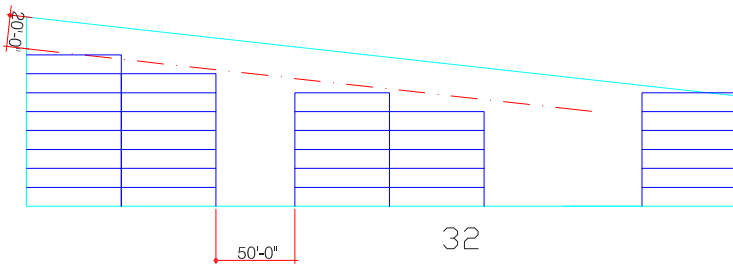

136 PILOT RD. HARRISON, OH 45030

OUTDOOR/TRAILER AVAILABLE FOR LEASE

 [CLICK HERE FOR AERIAL VIDEO](#)

PROPERTY HIGHLIGHTS

1.25 Acres

- Approximately 1.25 acre gravelled and compacted land site in City of Harrison
- Less than 1/4 mile from I-74 Dry Fork Rd. interchange with potential signage available
- Outdoor or trailer storage usage
- +/- 30+ trailer storage pending layout
- 480 SqFt portable office structure with electric and plumbing/holding tank available
- Short term leases considered
- Potential expansion available +/- 1-acre
- Available for immediate occupancy
- Lease Rate: \$5,000/month gross

Amy Castaneda
(503) 310-9768 | Amy@SqFtCommercial.com

Sarah Kern
(513) 426-4864 | Sarah@SqFtCommercial.com

PARKING LAYOUT EXAMPLES

INFO@SQFTCOMMERCIAL.COM | (513) 843-1600 | SQFTCOMMERCIAL.COM

Rod MacEachen
(513) 675-5764 | Rod@SqFtCommercial.com