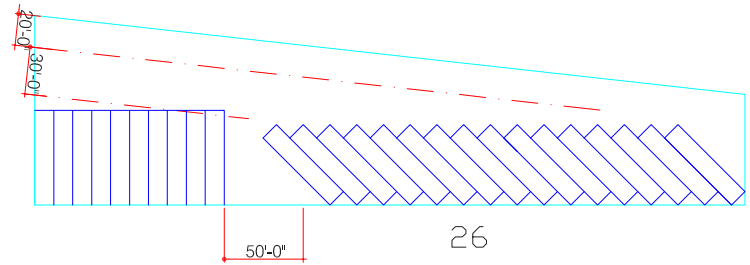

136 PILOT RD. HARRISON, OH 45030

OUTDOOR/TRAILER AVAILABLE FOR LEASE

 [CLICK HERE FOR AERIAL VIDEO](#)

PROPERTY HIGHLIGHTS

1.25 Acres

- Approximately 1.25 acre gravelled and compacted land site in City of Harrison
- Less than 1/4 mile from I-74 Dry Fork Rd. interchange with potential signage available
- Outdoor or trailer storage usage
- +/- 30+ trailer storage pending layout
- 480 SqFt portable office structure with electric and plumbing/holding tank available
- Short term leases considered
- Potential expansion available +/- 1-acre
- Available for immediate occupancy
- Lease Rate: \$5,000/month gross

Amy Castaneda
(503) 310-9768 | Amy@SqFtCommercial.com

Sarah Kern
(513) 426-4864 | Sarah@SqFtCommercial.com

PARKING LAYOUT EXAMPLES

INFO@SQFTCOMMERCIAL.COM | (513) 843-1600 | SQFTCOMMERCIAL.COM

Rod MacEachen
(513) 675-5764 | Rod@SqFtCommercial.com