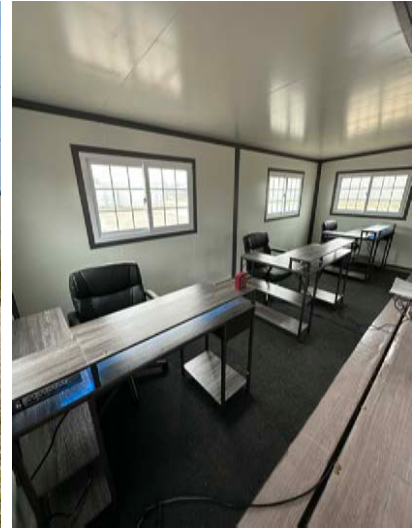

136 PILOT RD.
HARRISON, OH

PROPERTY PHOTOS

INFO@SQFTCOMMERCIAL.COM | (513) 843-1600 | SQFTCOMMERCIAL.COM

Rod MacEachen
(513) 675-5764 | Rod@SqFtCommercial.com

Roddy MacEachen
(513) 739-3985 | Roddy@SqFtCommercial.com

Jared Wagoner
(812) 890-1768 | Jared@SqFtCommercial.com

Amy Castaneda
(503) 310-9768 | Amy@SqFtCommercial.com

Sarah Kern
(513) 426-4864 | Sarah@SqFtCommercial.com