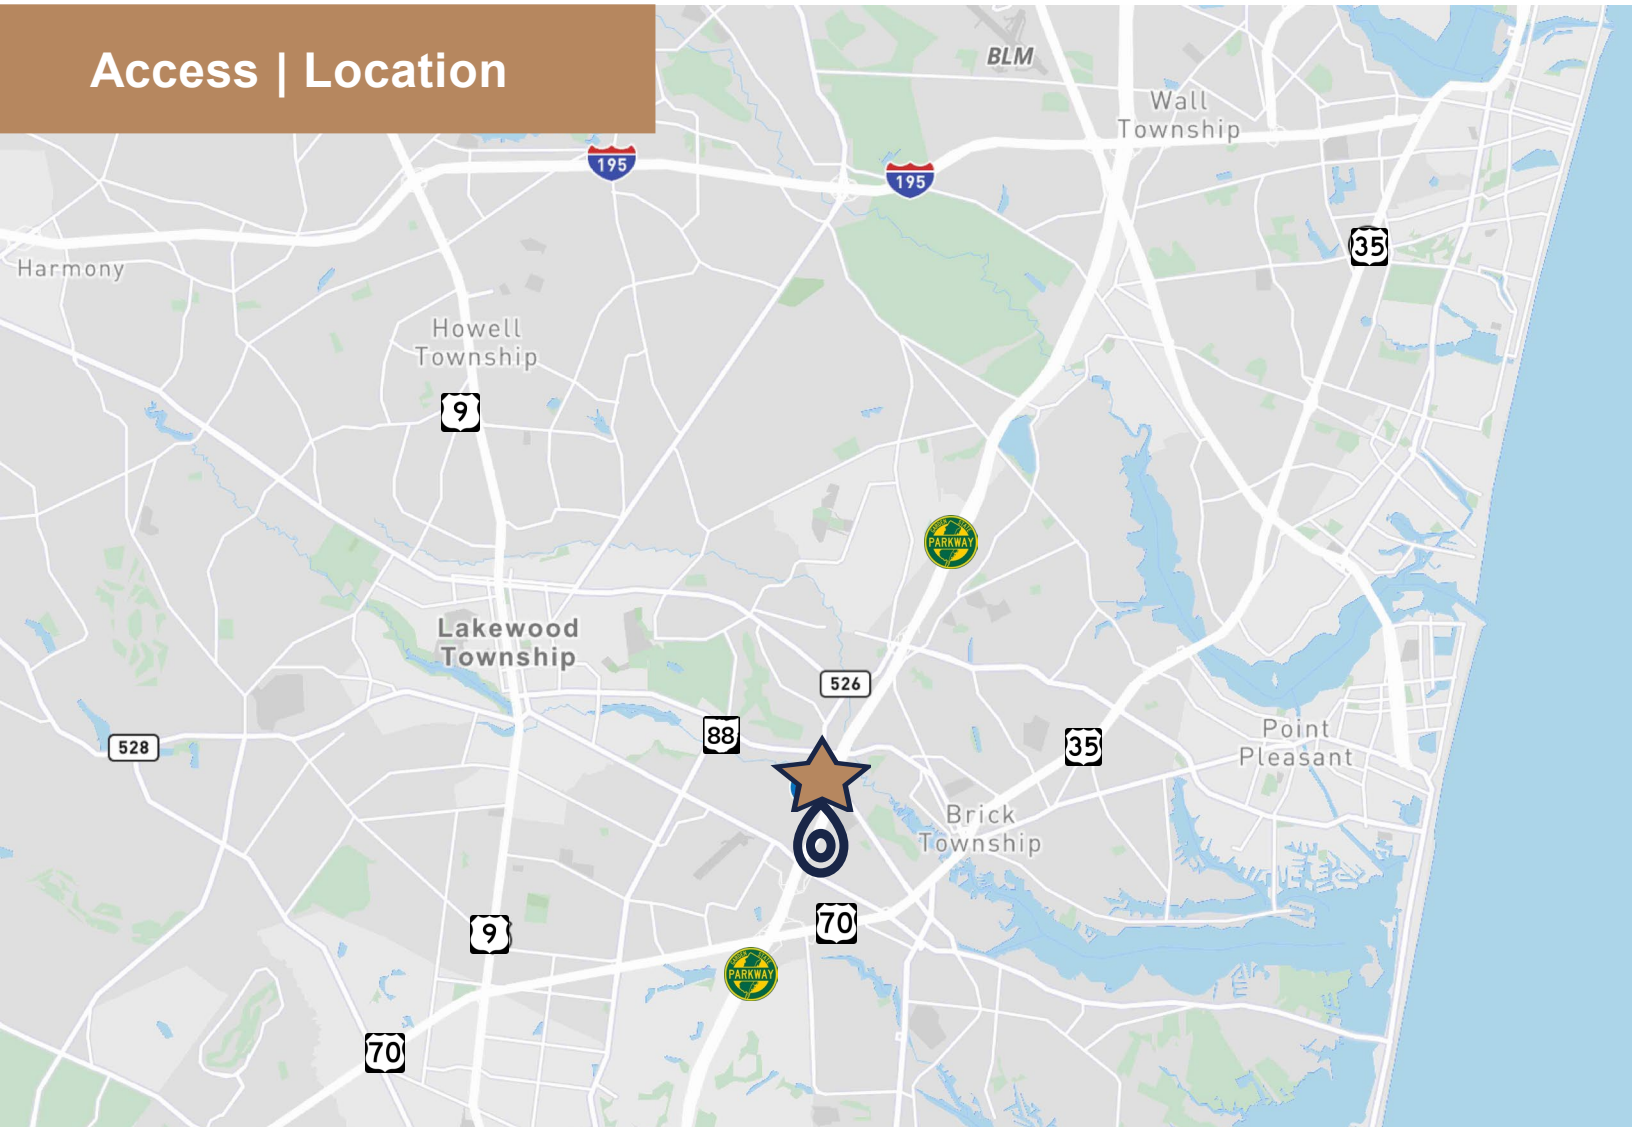

Mezzanine Plan

For Lease

1940 Rutgers University Boulevard Lakewood, NJ

Access | Location

LAKWOOD INDUSTRIAL PARK

Excellent access to:

Garden State Parkway

Route 88