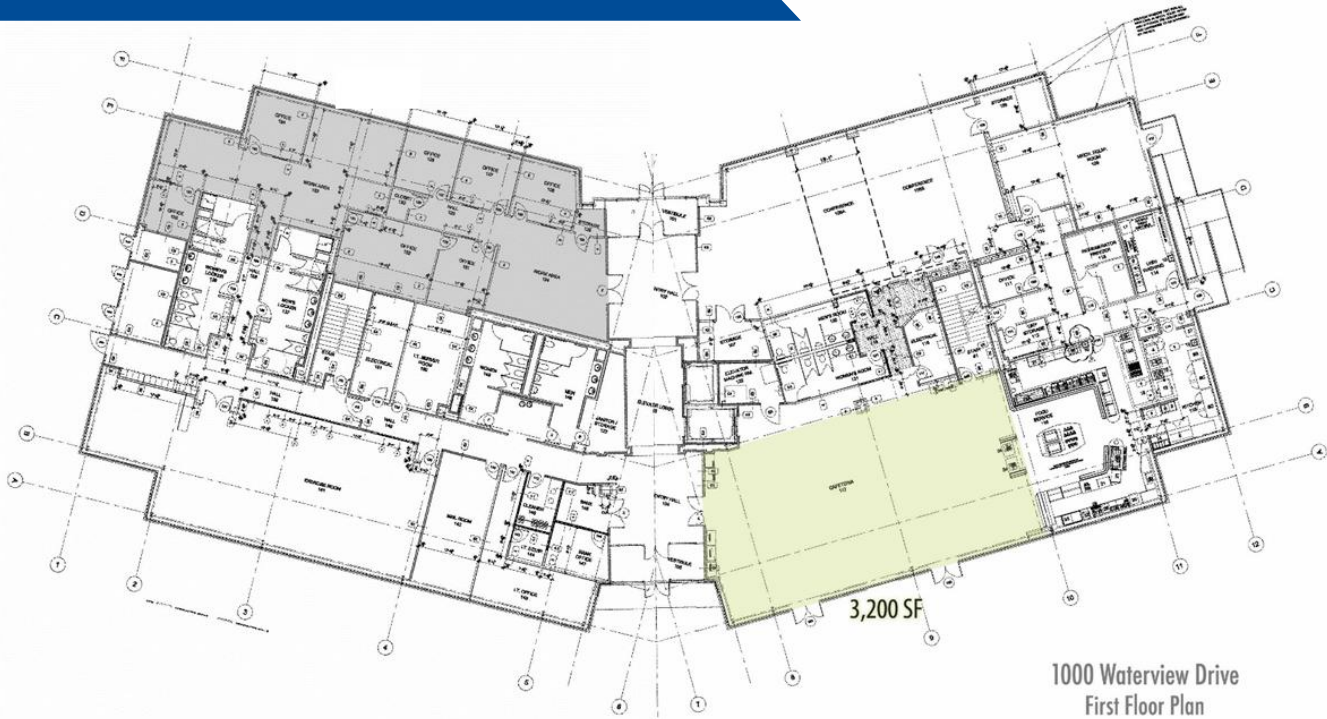

For Lease

12,784 SF

Office / Lab / Medical Space

1000 Waterview Drive

Hamilton, NJ 08691

1000 Waterview Drive
First Floor Plan

1st Floor - 3,200 SF

1000 Waterview Drive
Second Floor Plan

2nd Floor - 9,584 SF

For Lease
3,735 SF
Office / Lab / Medical Space

2000 Waterview Drive
Hamilton, NJ 08691

1st Floor - 3,735 SF