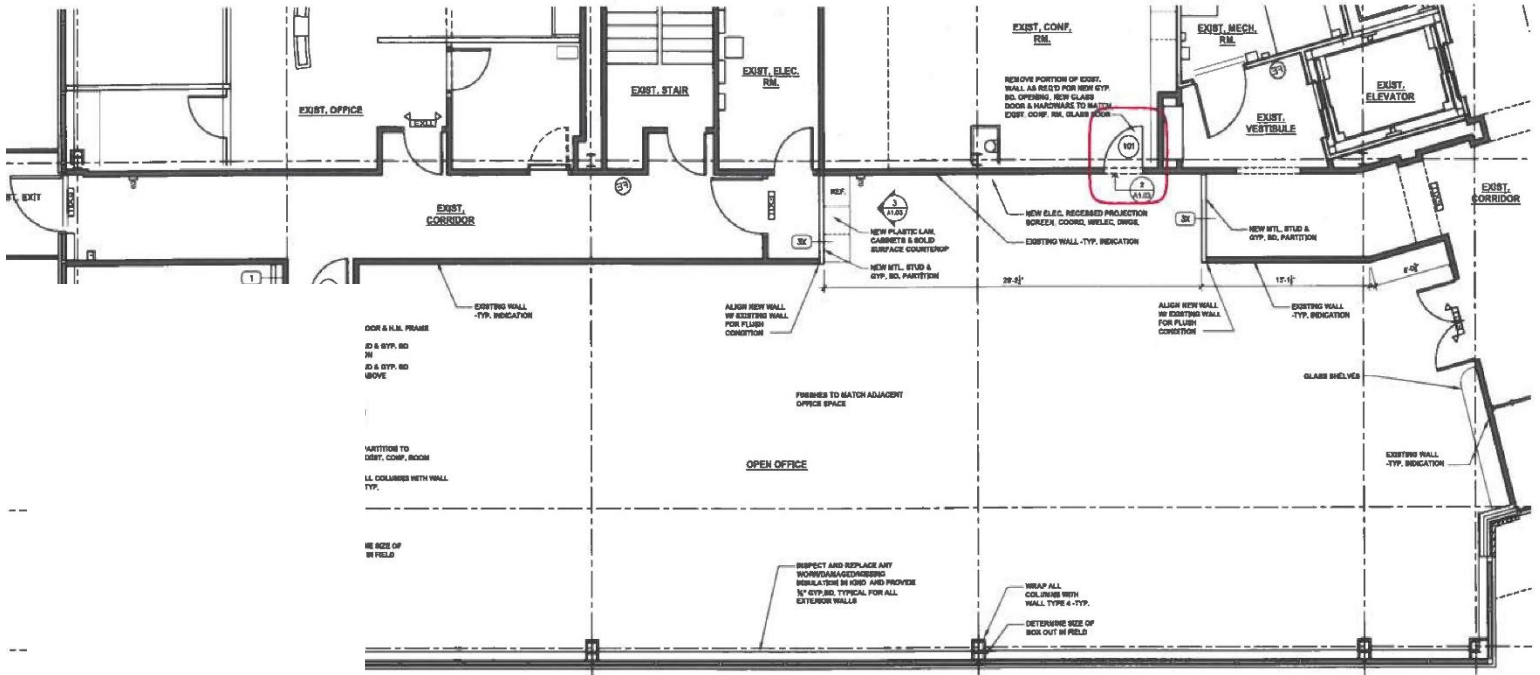

For Lease

12,784 SF

Office / Lab / Medical Space

1000 Waterview Drive

Hamilton, NJ 08691

1000 Waterview Drive
First Floor Plan

1st Floor - 3,200 SF

1000 Waterview Drive
Second Floor Plan

2nd Floor - 9,584 SF

For Lease
3,735 SF
Office / Lab / Medical Space

2000 Waterview Drive
Hamilton, NJ 08691

1st Floor - 3,735 SF