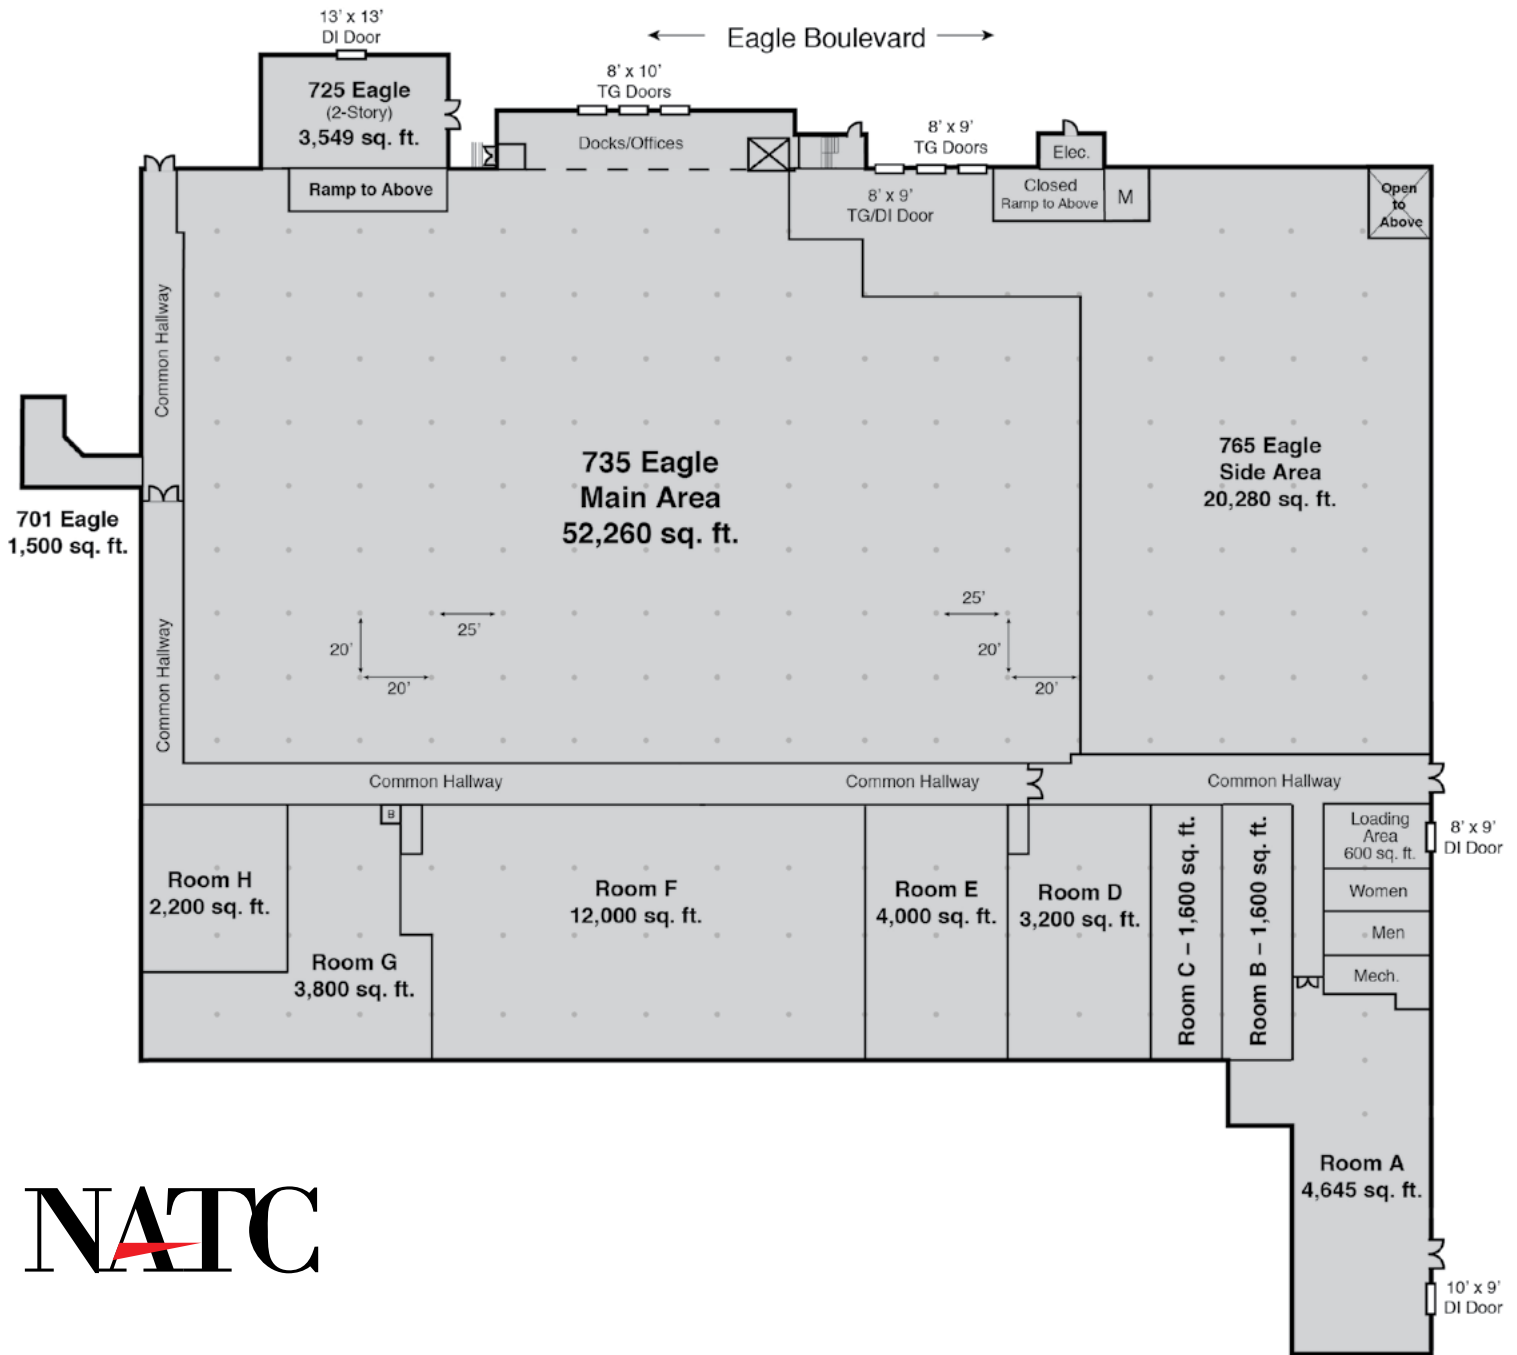

NORTH AMERICAN TECHNOLOGY CENTER 50 CARDINAL LANE WARMINSTER, PA 18974

- 105,000 sq. ft. Storage Building
- Rental Units from 1,600 sq. ft.
- Good Highway Visibility and Access
- Ideal for Warehouse, Light Industrial and Assembly uses

FOR MORE INFORMATION: | 215.542.8017 | INDUSTRIALINVESTMENTS.COM

NORTH AMERICAN TECHNOLOGY CENTER

50 CARDINAL LANE

WARMINSTER, PA 18974

FEATURES

- Short & Long Term Leases Available
- Expansion Space Available in Adjoining Building
- 20' x 25' and 20' x 20' Column Spacing
- Tailgate & Drive-In Loading
- 12' (10' Clear) Ceilings
- Fluorescent Lighting