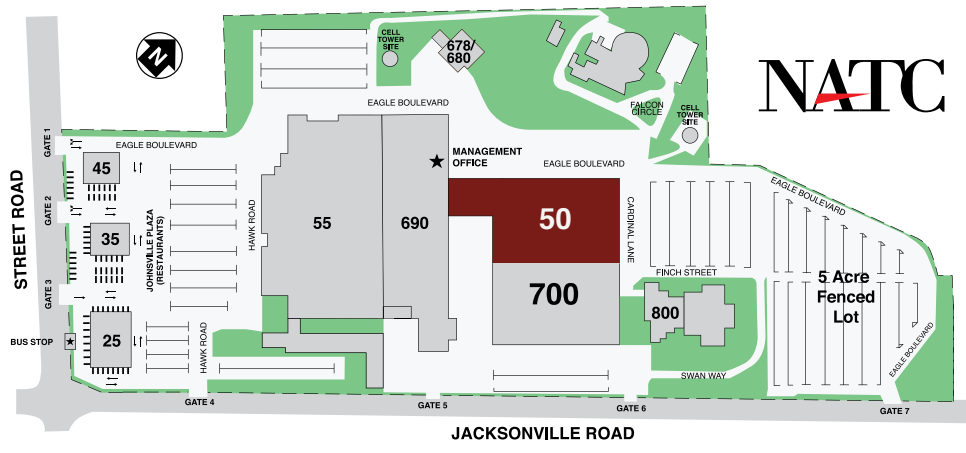

NORTH AMERICAN TECHNOLOGY CENTER 50 CARDINAL LANE WARMINSTER, PA 18974

- 105,000 sq. ft. Storage Building
- Rental Units from 1,600 sq. ft.
- Good Highway Visibility and Access
- Ideal for Warehouse, Light Industrial and Assembly uses

FOR MORE INFORMATION: | 215.542.8017 | INDUSTRIALINVESTMENTS.COM

NORTH AMERICAN TECHNOLOGY CENTER

50 CARDINAL LANE

WARMINSTER, PA 18974

FEATURES

- Short & Long Term Leases Available
- Expansion Space Available in Adjoining Building
- 20' x 25' and 20' x 20' Column Spacing
- Tailgate & Drive-In Loading
- 12' (10' Clear) Ceilings
- Fluorescent Lighting