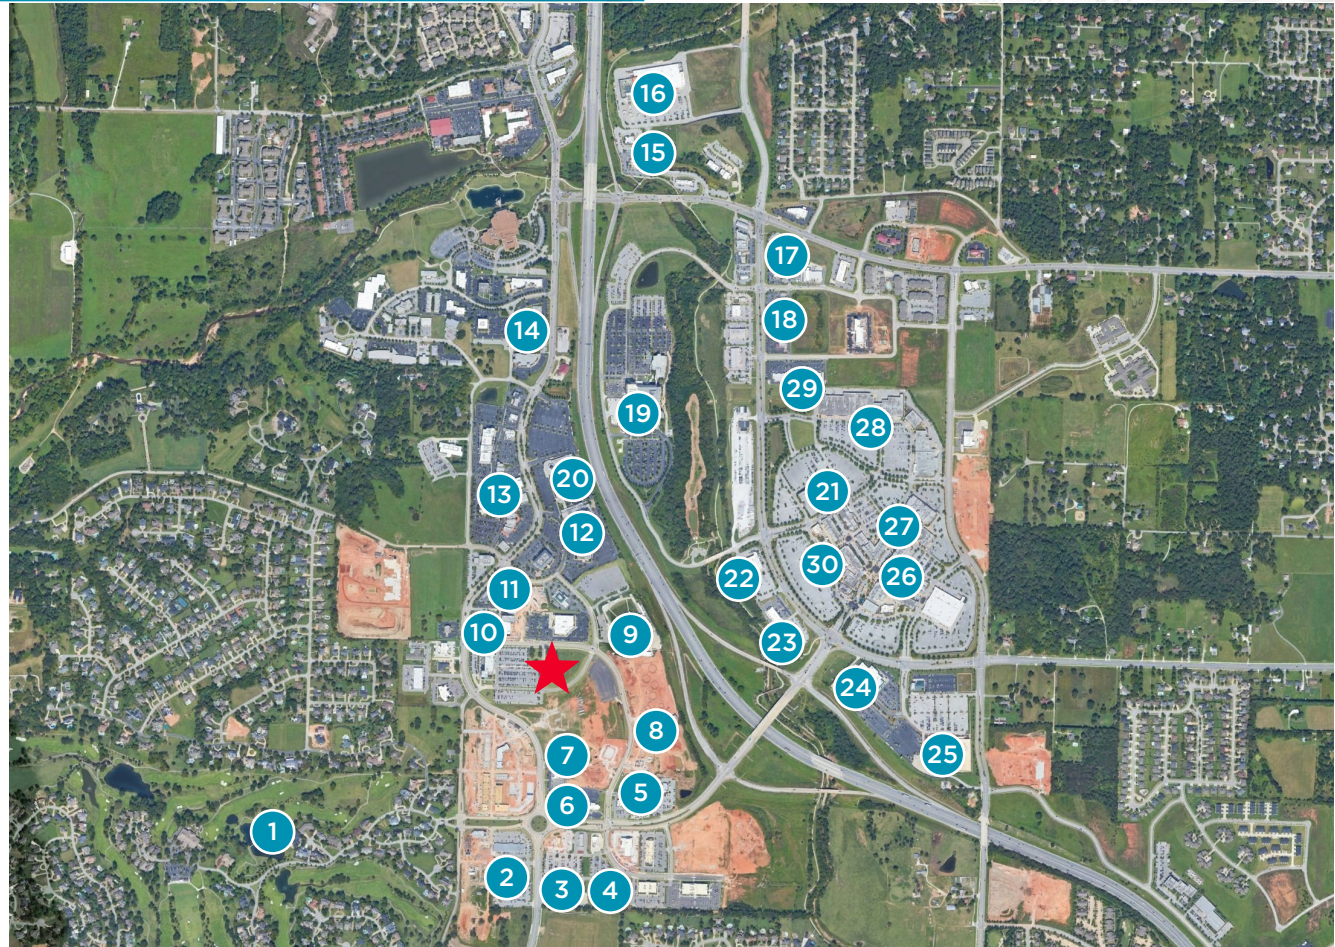

Pinnacle Medical Office Building

3721 S Champions Dr | Rogers, AR 72758

FOR LEASE

PROPERTY HIGHLIGHTS

- Price - \$35.00 per SF
- TI Allowance - \$60.00 per SF
- 3rd Floor Available: 16,037 SF
- High visibility and frontage along J.B. Hunt Drive
- Close access to US-71 and Highway 49
- Across from Walmart Amp and Top Golf
- Located in the Rogers business district (Uptown) with close proximity to amenities including: hospitality, restaurants, multi-family, retail and major medical

356
RETAIL

239
AREA
RESTAURANTS

33
HOTELS

*Information provided within 3 mile radius

- | | | | | |
|--|--|--|---------------------------------------|---|
| 1. Pinnacle Country Club | 7. Tacos4Life | Debbie's Family Pharmacy | Subs, Mojitos, Bocca, TCBY, Starbucks | 25. Target |
| 2. Newk's Eatery | 8. TopGolf | 15. Red Lobster, Olive Garden, Steak n' Shake, Bariola's Pizzeria, Einstein Bros | 19. Mercy Hospital | 26. Big Orange, P.F., Chang's, Local Lime |
| 3. Walmart Neighborhood Market | 9. Walmart Amp | 16. The Home Depot | 20. Rogers Convention Center | 27. Dave & Buster's |
| 4. Fuzzy's Taco Shop, Mirabella's Table | 10. Ruth's Chris Steakhouse | 17. Walgreens, Splash, Culver's | 21. Dillard's | 28. Ulta, Old Navy |
| 5. Pei Wei, Chick-fil-A, Chuy's Mexican Food | 11. Tropical Smoothie | 18. Five Guys, Firehouse | 22. Best Buy | 29. Dickey's Barbecue, Bedford Camera & Video, Bolder Coffee, The Party Place, Subway |
| 6. 9Round, Cappricio, Lavish Nail Lounge | 12. Embassy Suites | | 23. Longhorn Steakhouse | 30. Pinnacle Hills Promenade |
| | 13. Grub's, Bonefish Grill, Cold Stone | | 24. Bass Pro Shops | |
| | 14. Lewis & Clark Outfitters, | | | |