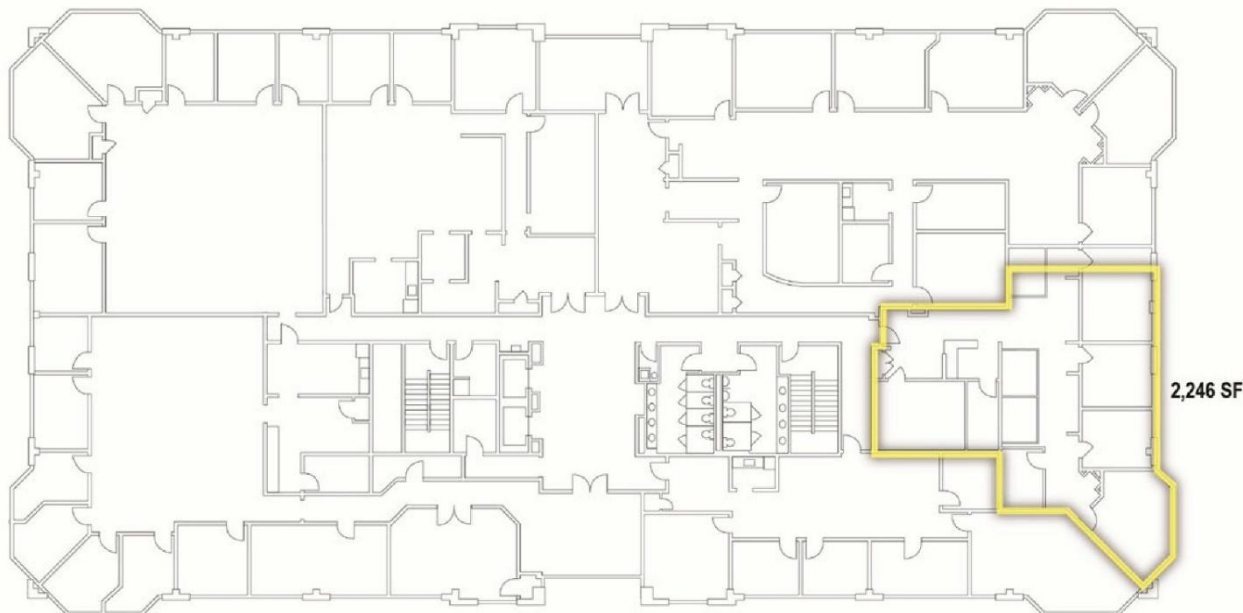

# For Lease

18,000 SF - Building 1

Medical / Office Space

731 Alexander Road Princeton, NJ 08540

## Building 1

2<sup>nd</sup> Floor | 2,246 SF

3<sup>rd</sup> Floor | 15,754 SF

Scan for  
Matterport  
3D Tour

731 Alexander Road Princeton, NJ 08540

# For Lease

26,225 SF - Building 2  
Medical / Office Space

1<sup>st</sup> Floor | 15,000 SF

2<sup>nd</sup> Floor | 11,225 SF

Scan for  
**Matterport**  
3D Tour