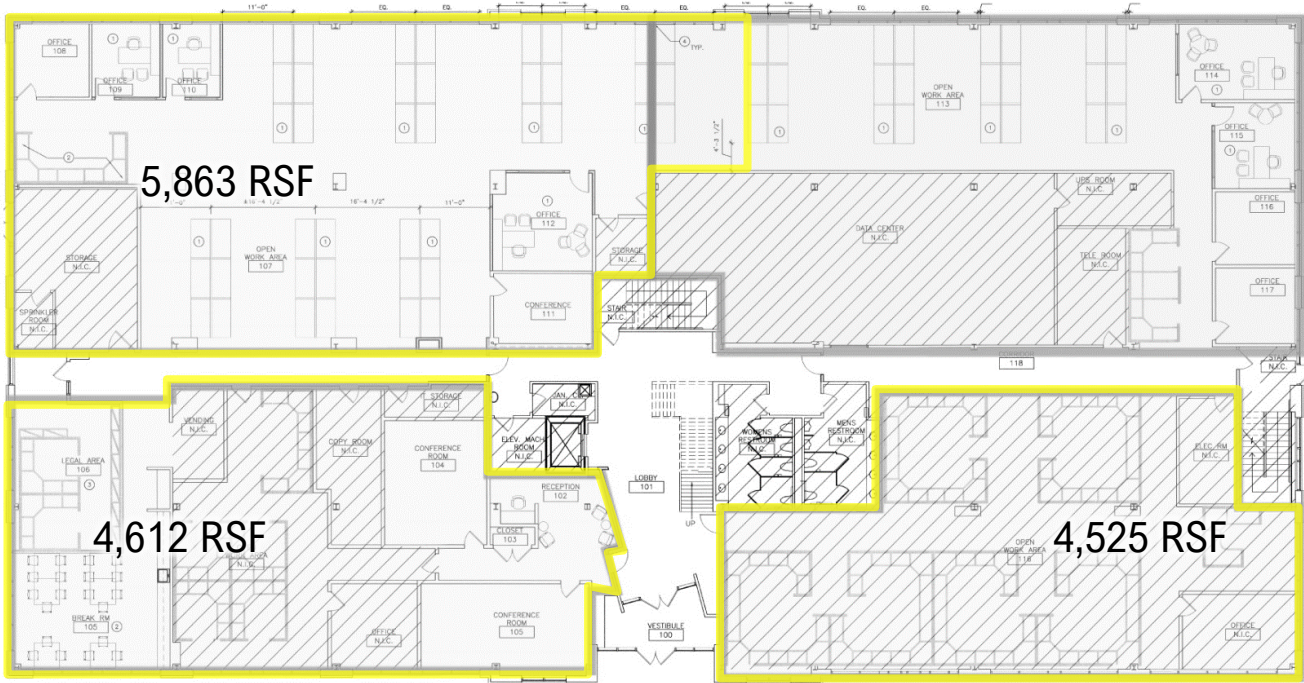

## Building 1

2<sup>nd</sup> Floor | 2,246 SF

3<sup>rd</sup> Floor | 15,754 SF

Scan for  
Matterport  
3D Tour

731 Alexander Road Princeton, NJ 08540

# For Lease

26,225 SF - Building 2  
Medical / Office Space

1<sup>st</sup> Floor | 15,000 SF

2<sup>nd</sup> Floor | 11,225 SF

Scan for  
**Matterport**  
3D Tour