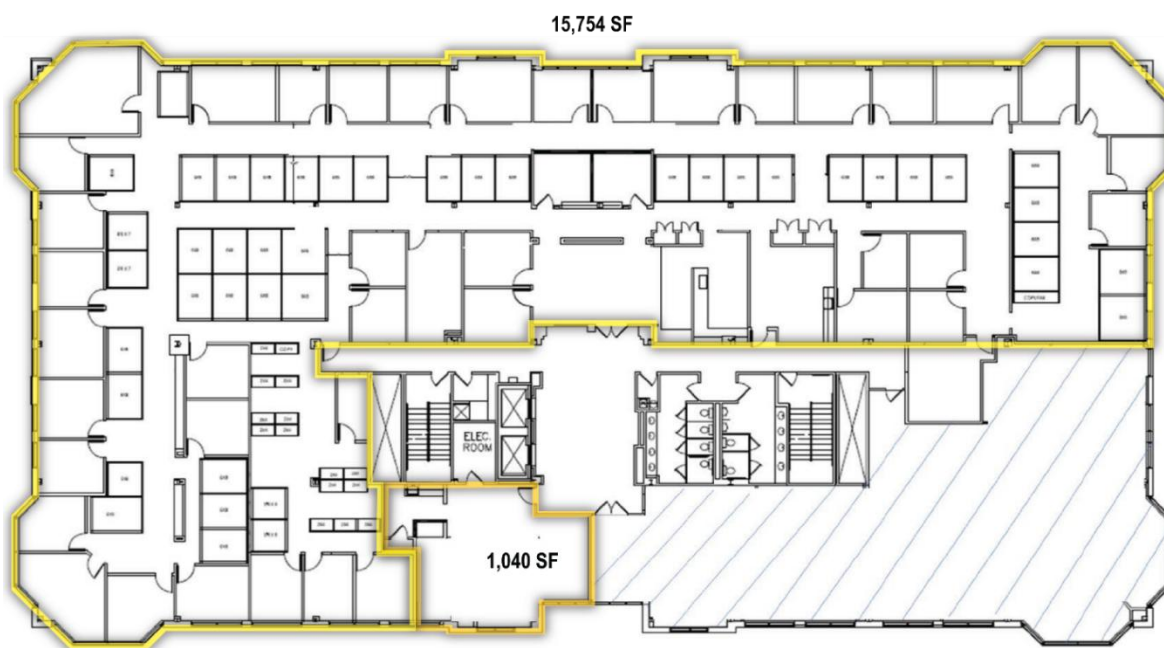

## Building 1

2<sup>nd</sup> Floor | 2,246 SF

3<sup>rd</sup> Floor | 15,754 SF

Scan for  
Matterport  
3D Tour

731 Alexander Road Princeton, NJ 08540

# For Lease

26,225 SF - Building 2  
Medical / Office Space

1<sup>st</sup> Floor | 15,000 SF

2<sup>nd</sup> Floor | 11,225 SF

Scan for  
**Matterport**  
3D Tour