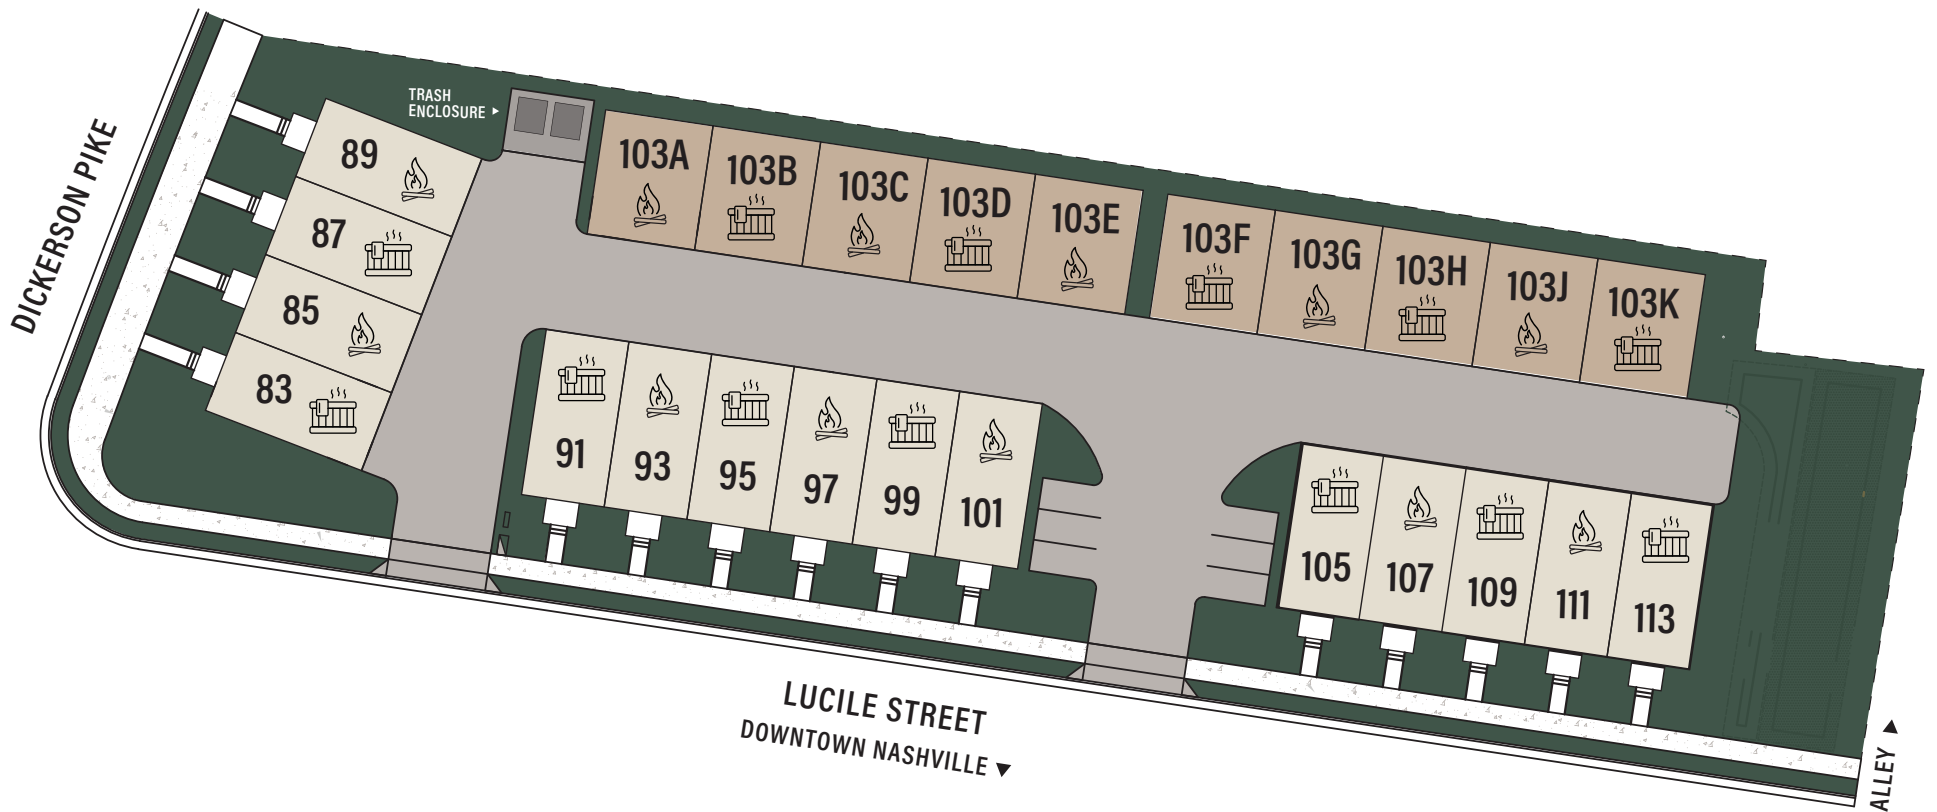

# THE LUCY

## SITE PLAN

3 BD / 3 BA  
2,093 SF

FIREPIT

4 BD / 3.5 BA  
2,090 SF

HOT TUB

615 290 6736 - 103 Lucile St. Nashville, TN 37207

Pricing, features, amenities, finishes, locations and layouts may change without notice. Room dimensions and square footages are approximate. Renderings, photographs, floor plans, amenities, finishes, upgrades, views and other information described are representational only and do not necessarily depict available homes. Availability of homes is subject to prior sales or reservations.