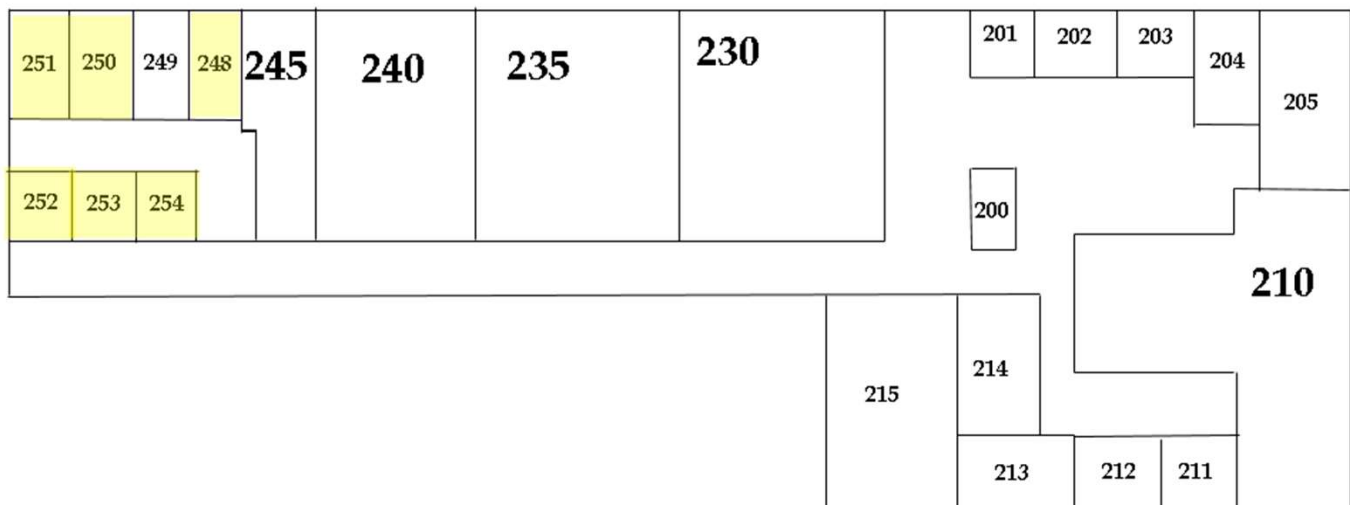

First Floor

Second Floor

Available For Lease

3930 Oregon Street
San Diego, CA 92104

Office Suites Available

Suite	Size	Rent/Month
113	52	\$195
248	111	\$375
250	113	\$375
251	113	\$495
252	115	\$495
253	75	\$295
254	75	\$295

Office suites for rent in North Park
 Located ¼ block North of University Avenue.
 Close to restaurants, shops, bars and Hillcrest.

First Floor

Second Floor

Available For Lease

3930 Oregon Street
San Diego, CA 92104