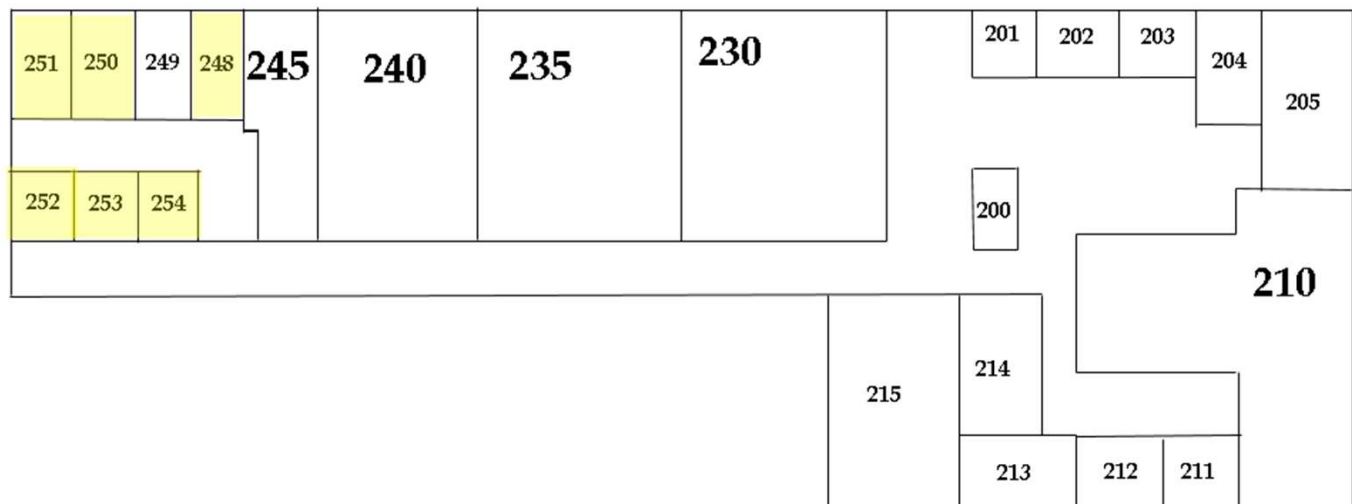

Available For Lease

3930 Oregon Street
San Diego, CA 92104

Office Suites Available

Suite	Size	Rent/Month
113	52	\$195
248	111	\$375
250	113	\$375
251	113	\$495
252	115	\$495
253	75	\$295
254	75	\$295

Arens Group, Inc.

1938 Kellogg Avenue, Carlsbad, CA 92008
Office 760-444-6230
www.arensgroup.com

Scott B. Arens

Lic # 01159521
Cell 619-917-1119
scott@arensgroup.com

Map & Photos

3930 Oregon St, San Diego, CA 92104

Office suites for rent in North Park
 Located ¼ block North of University Avenue.
 Close to restaurants, shops, bars and Hillcrest.

First Floor

Second Floor

Available For Lease

3930 Oregon Street
San Diego, CA 92104

Office Suites Available

Suite	Size	Rent/Month
113	52	\$195
248	111	\$375
250	113	\$375
251	113	\$495
252	115	\$495
253	75	\$295
254	75	\$295