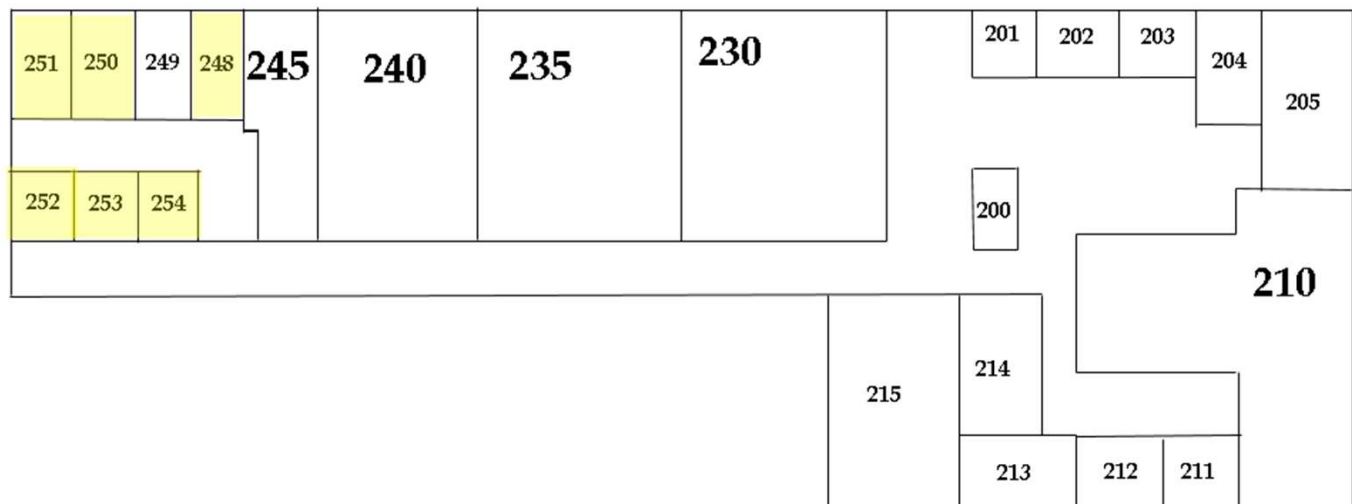

Second Floor