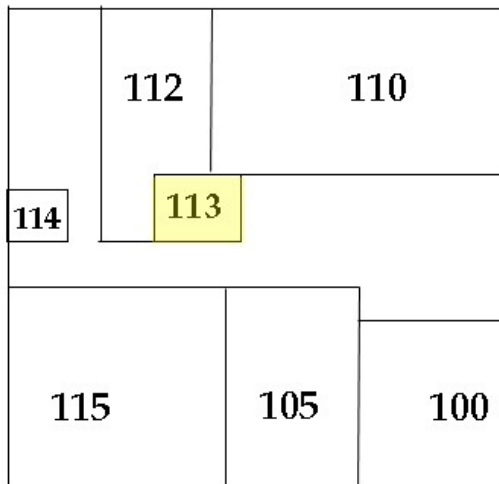

Office suites for rent in North Park
 Located ¼ block North of University Avenue.
 Close to restaurants, shops, bars and Hillcrest.

First Floor

Second Floor