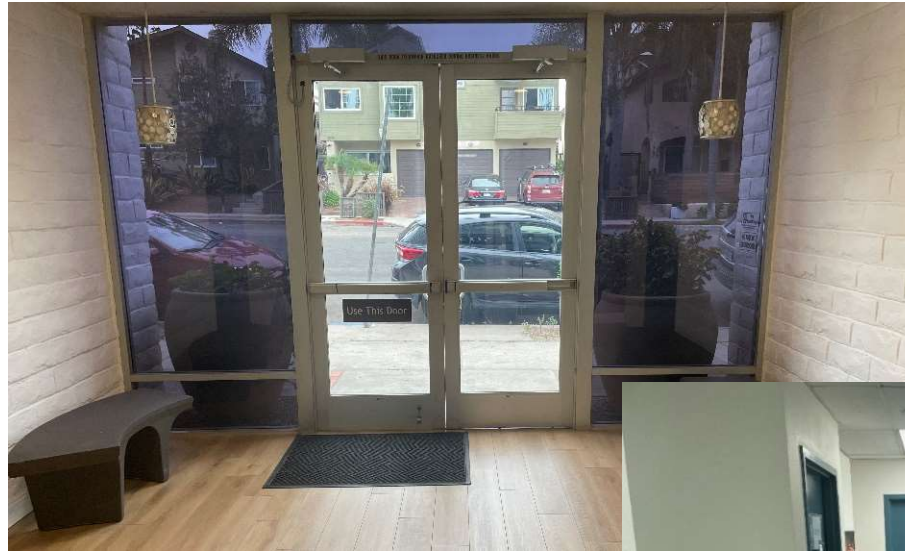

Map & Photos

3930 Oregon St, San Diego, CA 92104