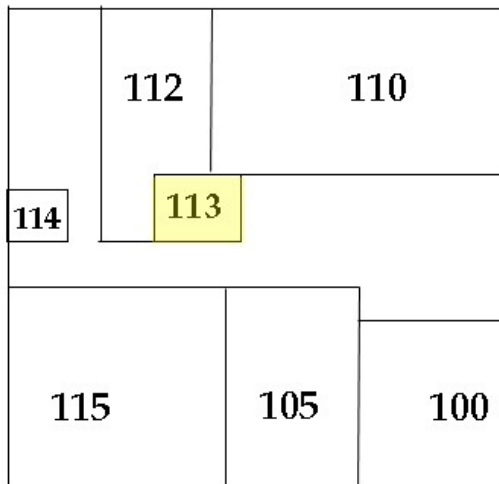

Office suites for rent in North Park
 Located ¼ block North of University Avenue.
 Close to restaurants, shops, bars and Hillcrest.

First Floor

Second Floor

Available For Lease

3930 Oregon Street
San Diego, CA 92104