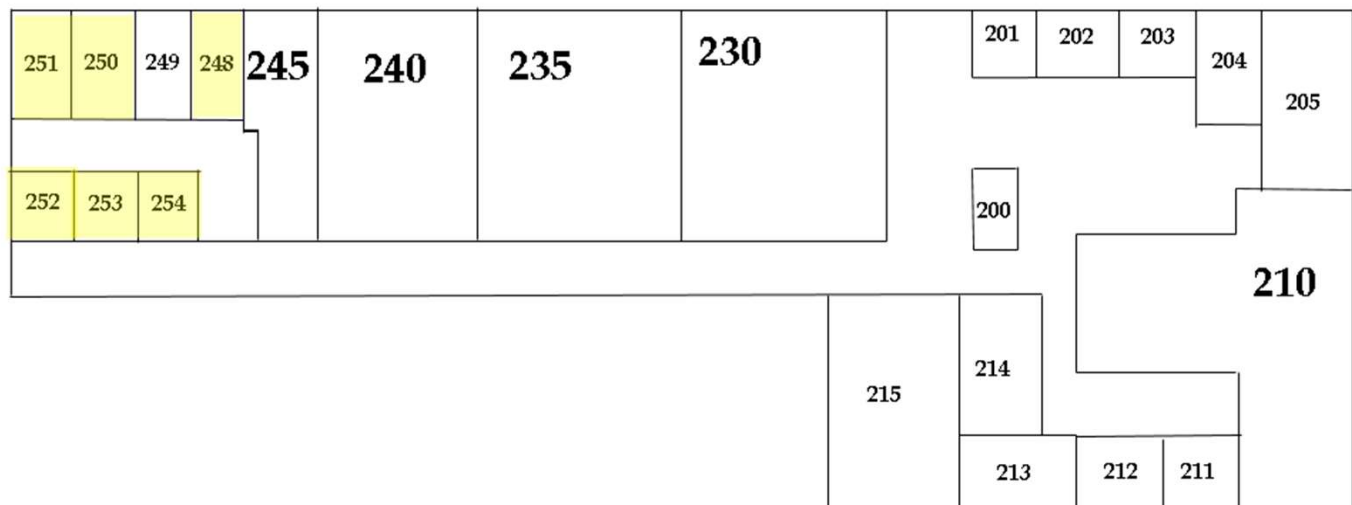

Office suites for rent in North Park
 Located ¼ block North of University Avenue.
 Close to restaurants, shops, bars and Hillcrest.

First Floor

Second Floor

Available For Lease

3930 Oregon Street
San Diego, CA 92104