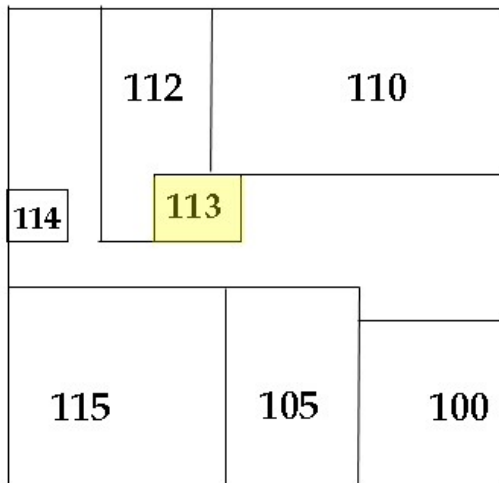

First Floor