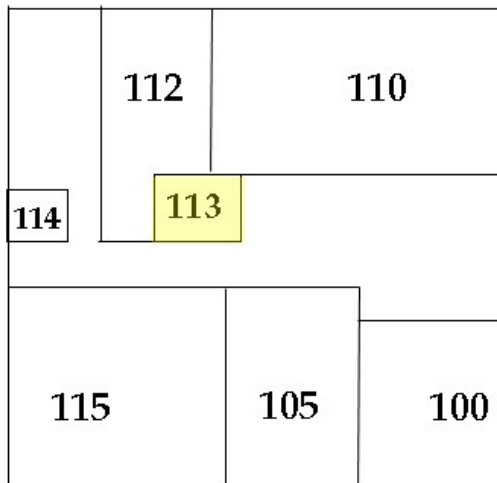

1938 Kellogg Avenue, Carlsbad, CA 92008
Office 760-444-6230
www.arensgroup.com

Scott B. Arens

Lic # 01159521
Cell 619-917-1119
scott@arensgroup.com

Map & Photos

3930 Oregon St, San Diego, CA 92104

Office suites for rent in North Park
 Located ¼ block North of University Avenue.
 Close to restaurants, shops, bars and Hillcrest.

First Floor

Second Floor

Available For Lease

3930 Oregon Street
San Diego, CA 92104

Office Suites Available

Suite	Size	Rent/Month
113	52	\$195
248	111	\$375
250	113	\$375
251	113	\$495
252	115	\$495
253	75	\$295
254	75	\$295