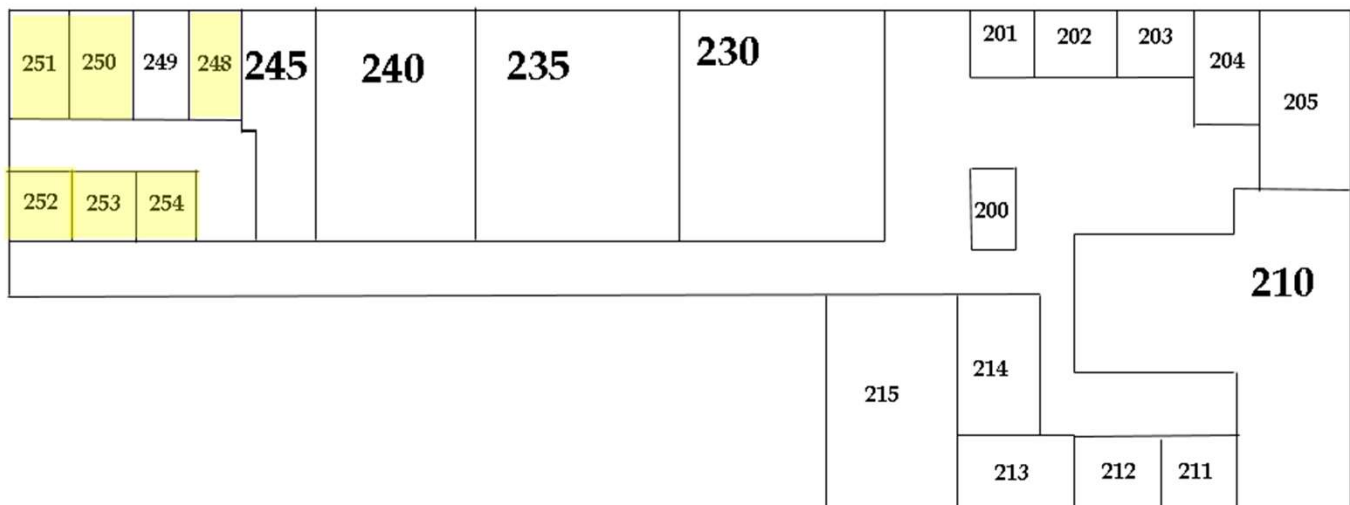

Second Floor