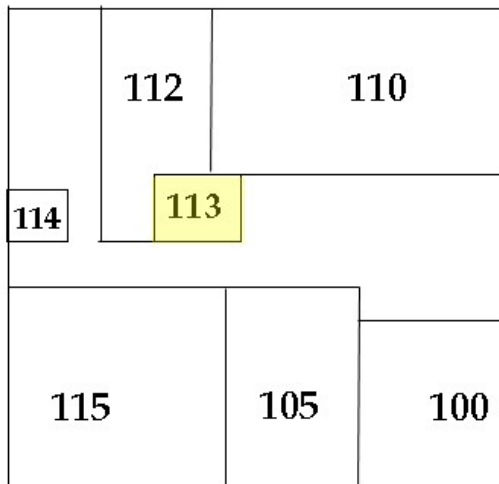

First Floor