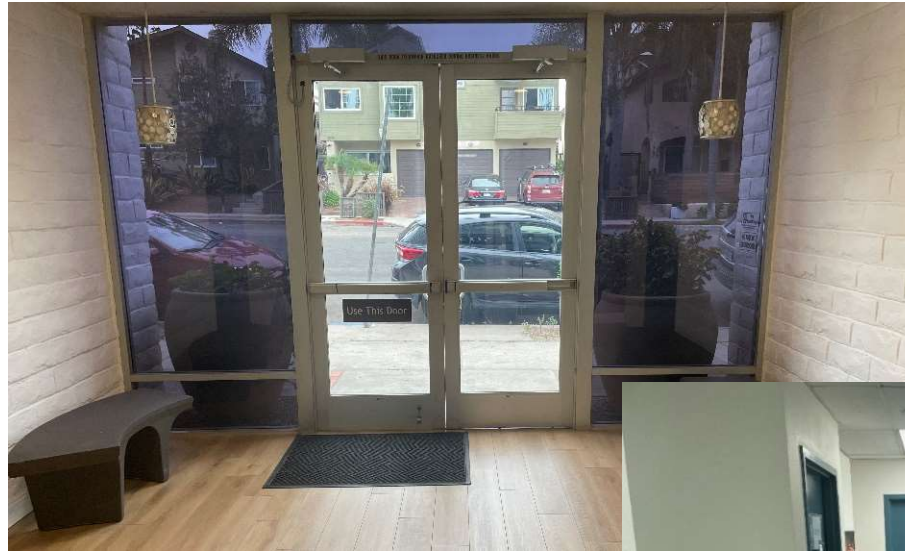

Available For Lease

3930 Oregon Street
San Diego, CA 92104

Office Suites Available

Suite	Size	Rent/Month
113	52	\$195
248	111	\$375
250	113	\$375
251	113	\$495
252	115	\$495
253	75	\$295
254	75	\$295

Arens Group, Inc.

1938 Kellogg Avenue, Carlsbad, CA 92008
Office 760-444-6230
www.arensgroup.com

Scott B. Arens

Lic # 01159521
Cell 619-917-1119
scott@arensgroup.com

Map & Photos

3930 Oregon St, San Diego, CA 92104

Office suites for rent in North Park
 Located ¼ block North of University Avenue.
 Close to restaurants, shops, bars and Hillcrest.

First Floor

Second Floor

Available For Lease

3930 Oregon Street
San Diego, CA 92104

Office Suites Available

Suite	Size	Rent/Month
113	52	\$195
248	111	\$375
250	113	\$375
251	113	\$495
252	115	\$495
253	75	\$295
254	75	\$295