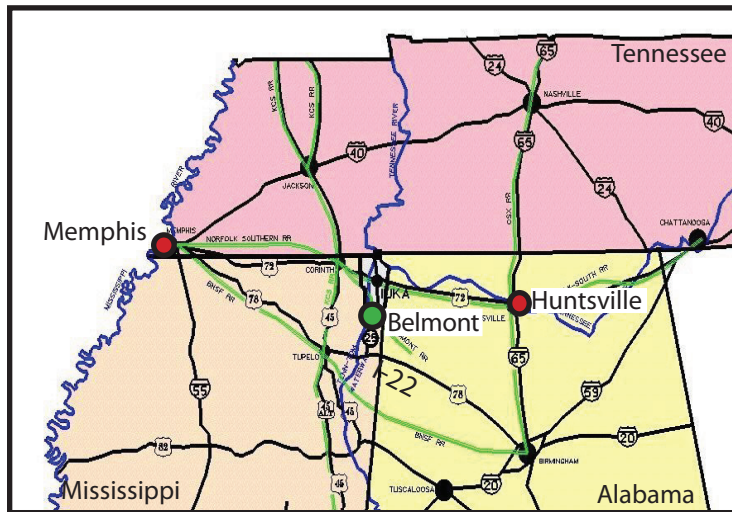

Belmont-Golden, Mississippi, USA

Rated "One of the Best, Most Affordable Places in the USA to Raise Children" by Bloomberg Businessweek

The Tishomingo County labor force region has a household population of 297,500 and a civilian labor force of approximately 143,000. Pathfinders of Dallas, Texas, performed a labor availability report for the Tishomingo County labor force region. Pathfinders is the recognized national leader in labor surveys with clients such as AT&T, DuPont, 3M, AIG, UPS, and Lockheed Martin. Pathfinders labor surveys produce results that vary by no more than plus or minus 5 percentage points. Existing employers in the Tishomingo County labor force region rate the workforce as follows:

Belmont Industrial Park Approximately 100 acres ready to build on

City-owned industrial park with approximately 100 acres with another 80 acres of adjacent level land available. Phase I environmental, soil borings, and archaeological/historic clearance completed. Elevated water tank onsite along with access road, wastewater, and natural gas. Located near a state highway and a short line railroad. The site is near a four-lane highway under construction and is approximately 20 miles north of Interstate 22. The region has available skilled and trainable labor due to layoffs in the furniture and manufacturing housing industry.