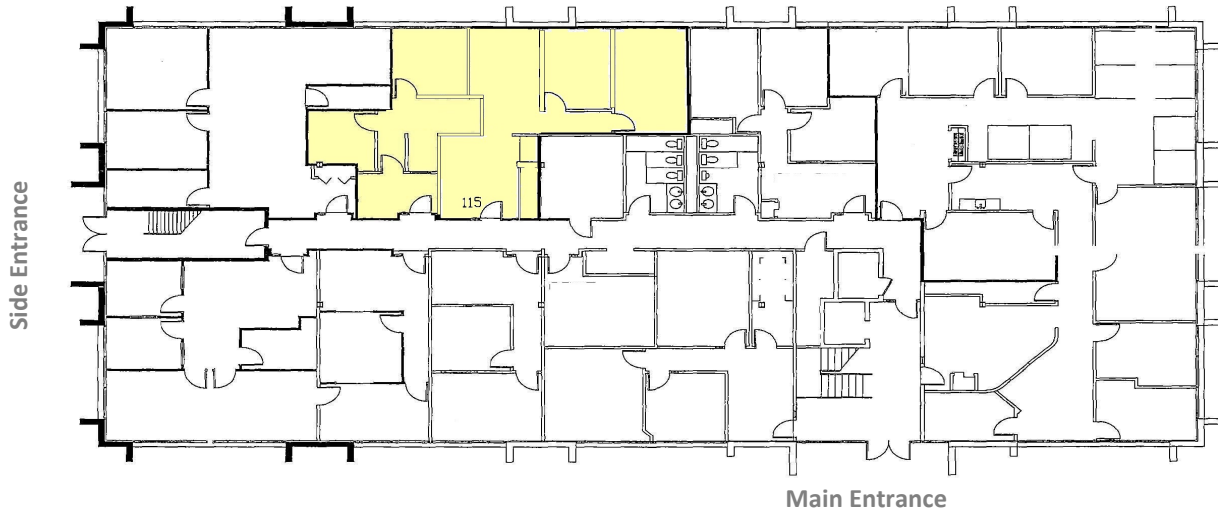

[CLICK HERE FOR 3D TOUR OF SUITE 214](#)
[SPACE PLAN ATTACHED FOR SUITE 115](#)

AMENITIES

Conference Rooms

On-Site Owner

Flexible Suites

Free Parking

Nearby Lodging

Nearby Dining

**YANKEE SQUARE
OFFICE PARK
- BUILDING II**

**OFFICE SPACE FOR LEASE
3470 Washington Drive, Suite 115**

BUILDING FLOOR PLAN | Office Space

FIRST FLOOR

AVAILABLE: 1,569 Rentable Square Feet

**Space is dividable:
580 RSF
or
989 RSF**