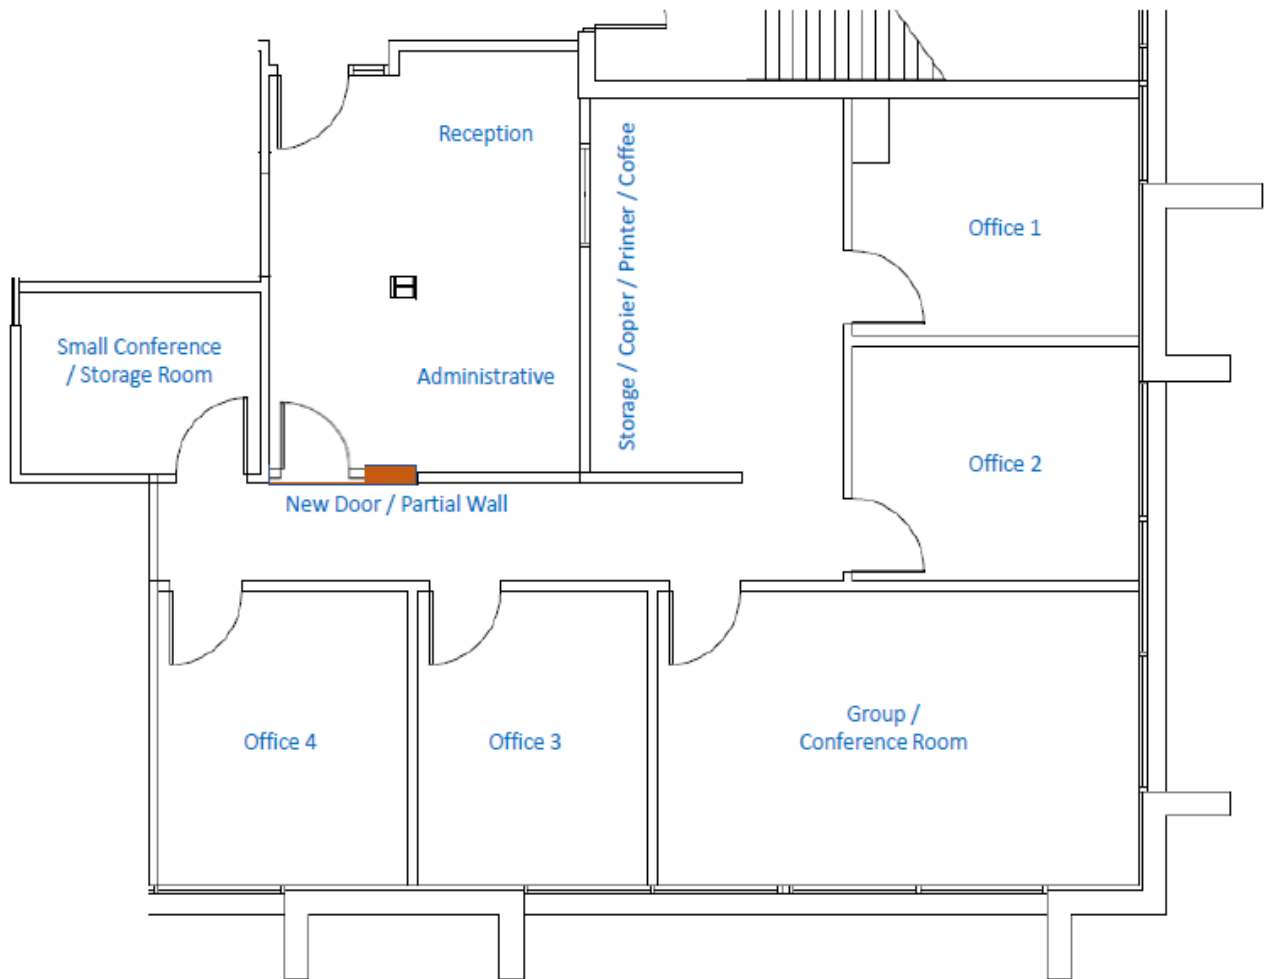

**YANKEE SQUARE
OFFICE PARK
- BUILDING II**

**OFFICE SPACE FOR LEASE
3470 Washington Drive, Suite 115**

BUILDING FLOOR PLAN | Office Space

FIRST FLOOR

AVAILABLE: 1,569 Rentable Square Feet

**Space is dividable:
580 RSF
or
989 RSF**

BUILDING FLOOR PLAN | Office Space

[CLICK HERE FOR 3D TOUR OF SUITE 214](#)

AVAILABLE: 1,653 Rentable Square Feet

Bruce Miller
3460 Washington Drive, Suite 100
Eagan, MN 55122

www.mfcproperties.com
Phone: 651.288.7540
Mobile: 612.209.7213
bmiller@mfcproperties.com