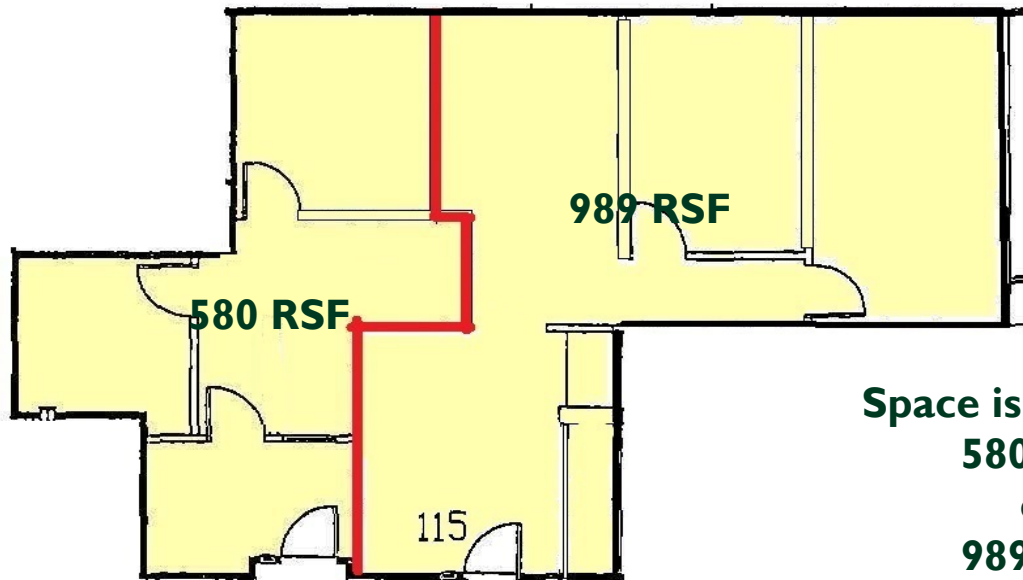

**YANKEE SQUARE
OFFICE PARK
- BUILDING II**

**OFFICE SPACE FOR LEASE
3470 Washington Drive, Suite 115**

BUILDING FLOOR PLAN | Office Space

FIRST FLOOR

AVAILABLE: 1,569 Rentable Square Feet

**Space is dividable:
580 RSF
or
989 RSF**

BUILDING FLOOR PLAN | Office Space

[CLICK HERE FOR 3D TOUR OF SUITE 214](#)

AVAILABLE: 1,653 Rentable Square Feet

Bruce Miller
3460 Washington Drive, Suite 100
Eagan, MN 55122

www.mfcproperties.com
Phone: 651.288.7540
Mobile: 612.209.7213
bmiller@mfcproperties.com