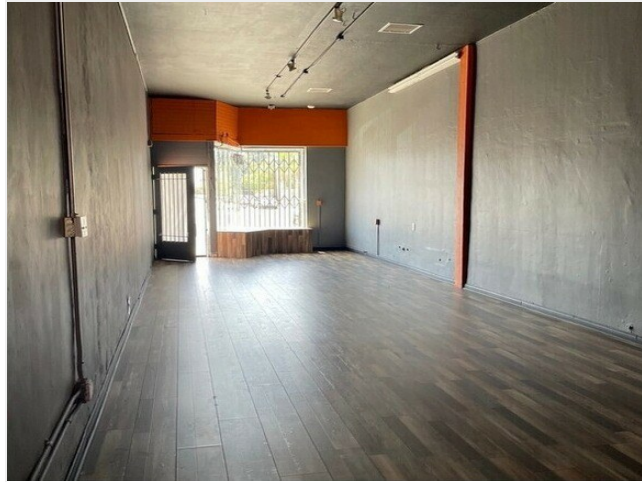

6426 Lankershim Blvd, North Hollywood, CA 91606

Building Photo

Listing space

1st Floor Ste 6426

Space Available	696 SF
Rental Rate	$34.80 /SF/YR
Date Available	Now
Service Type	Modified Gross
Built Out As	Standard Retail
Space Type	Relet
Space Use	Office/Retail
Lease Term	Negotiable

Fantastic, creative retail/commercial Space; central air and heating; back patio; two reserved parking spaces in ample parking lot 3 minutes from NoHo West; 7 minutes to Burbank Airport; 8 minutes to NOHO Arts district