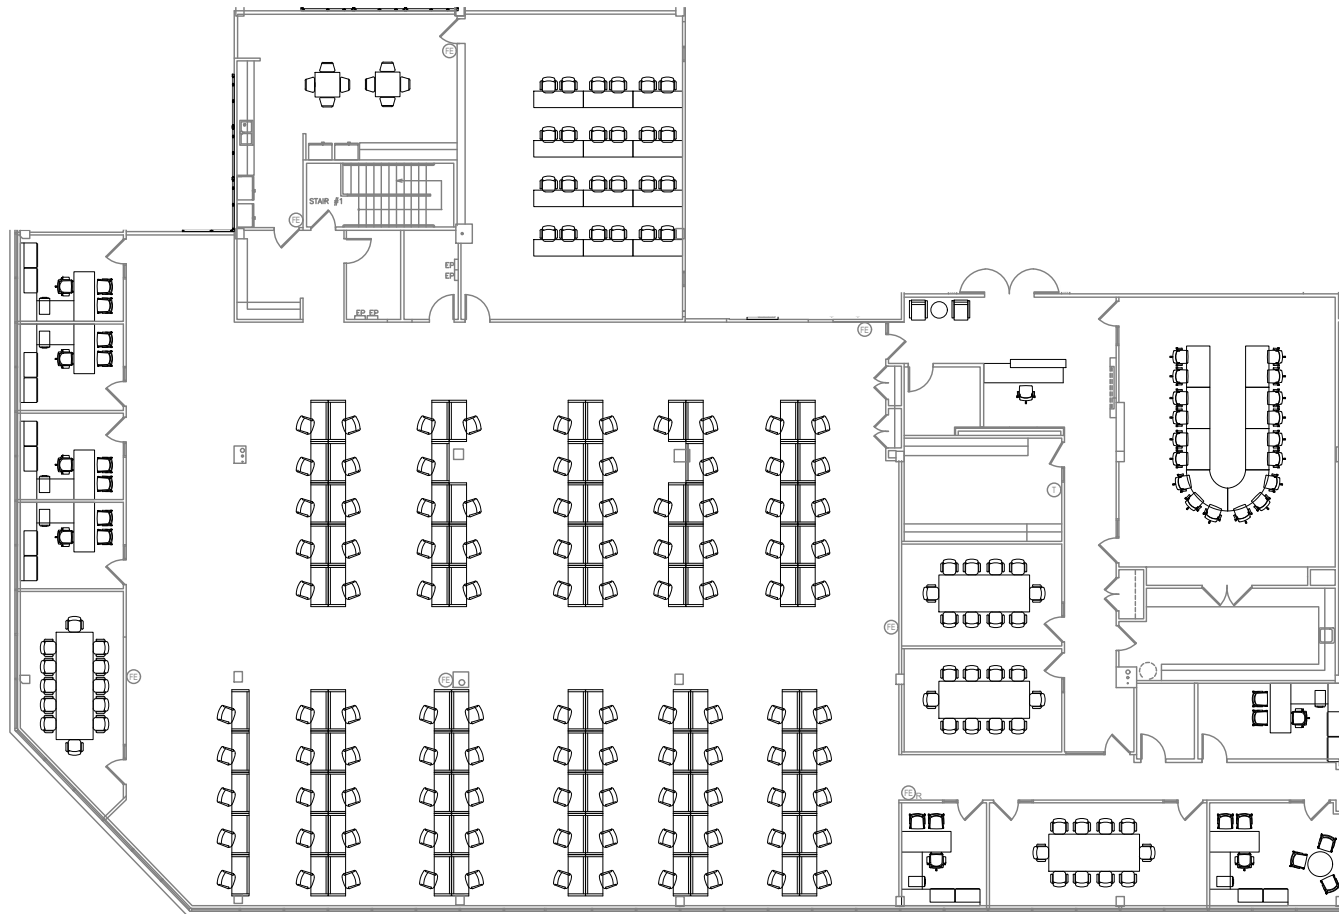

1ST FLOOR PLAN - 10,178 sq. ft. TOTAL AVAILABLE

VACANCY 101
5,809 RSF

123 TICE

BOULEVARD
Woodcliff Lake, New Jersey

1ST FLOOR - VACANCY 101 - 5,809 sq. ft.

1ST FLOOR - VACANCY 101

OFFICES:	00
WORKSTATIONS:	50
CONFERENCE:	00
HUDDLE:	00
CAFE - SEATS 24:	01
IT ROOM:	00
STORAGE:	00
RECEPTION:	01

3RD FLOOR - VACANCY 301

OFFICES:	18
WORKSTATIONS:	78
CONFERENCE:	02
HUDDLE:	02
TRAINING:	01
WORKROOM - 510 SF:	01
COPY/COFFEE:	01
IT ROOM - 186 SF:	01
STORAGE - 466 SF:	01
RECEPTION:	00

123 TICE

BOULEVARD
Woodcliff Lake, New Jersey

3RD FLOOR - VACANCY 302 - 19,253 sq. ft.

3RD FLOOR - VACANCY 302

OFFICES:	06
WORKSTATIONS:	103
CONFERENCE:	04
BOARDROOM:	01
HUDDLE:	01
TRAINING:	01
PHONE ROOM:	03
MAIL ROOM:	01
CATERING:	01
CAFE - SEATS 8:	01
WELLNESS ROOM:	01
STORAGE - 85 SF:	01
RECEPTION:	01