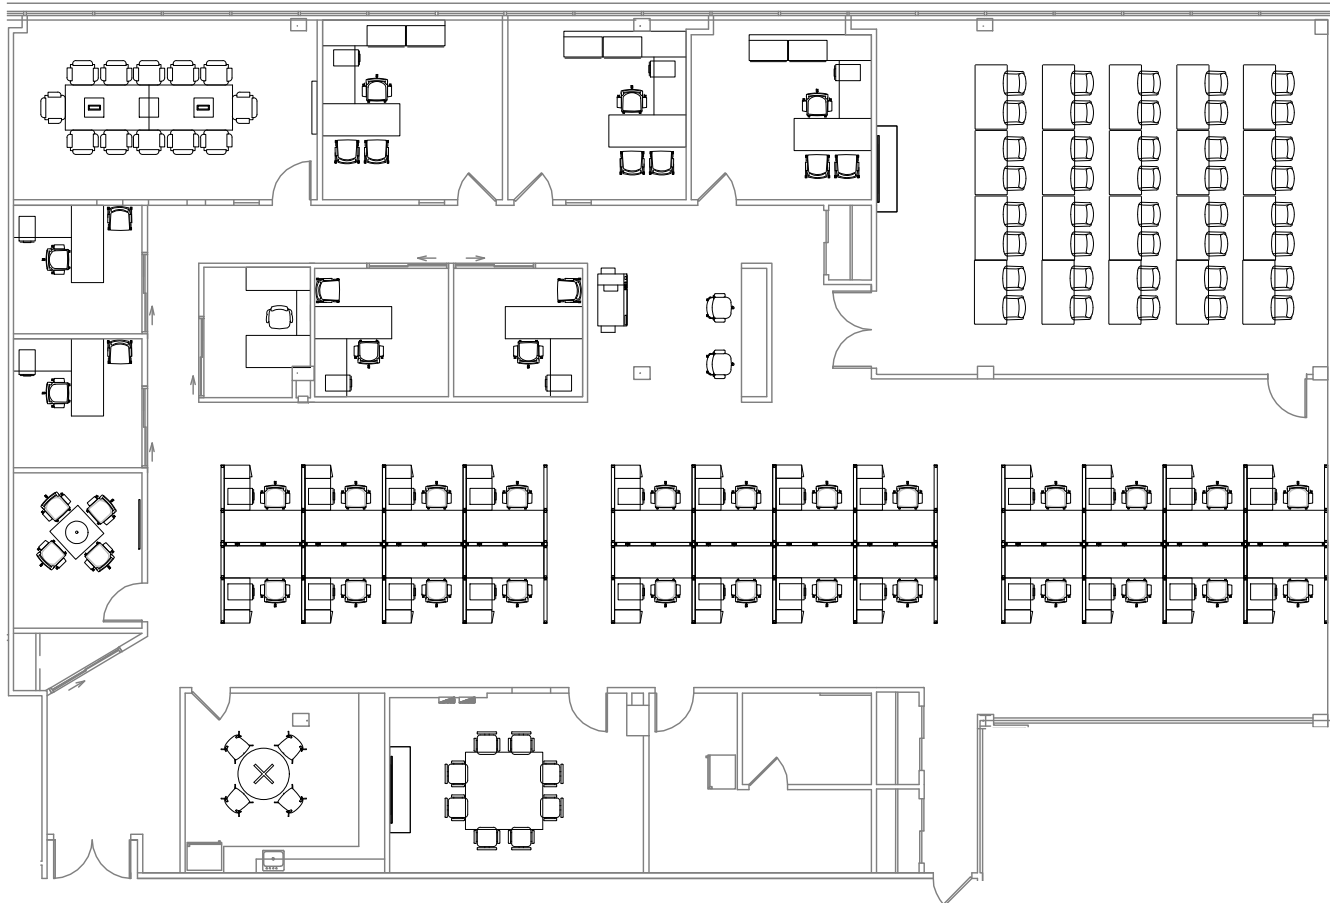

1ST FLOOR PLAN - 10,178 sq. ft. TOTAL AVAILABLE

VACANCY 101
5,809 RSF

123 TICE

BOULEVARD
Woodcliff Lake, New Jersey

1ST FLOOR - VACANCY 101 - 5,809 sq. ft.

1ST FLOOR - VACANCY 101

OFFICES:	00
WORKSTATIONS:	50
CONFERENCE:	00
HUDDLE:	00
CAFE - SEATS 24:	01
IT ROOM:	00
STORAGE:	00
RECEPTION:	01

123 TICE

BOULEVARD
Woodcliff Lake, New Jersey

1ST FLOOR - VACANCY 102 - 4,369 sq. ft.

1ST FLOOR - VACANCY 102

OFFICES:	05
WORKSTATIONS:	14
CONFERENCE:	02
HUDDLE:	01
BREAK ROOM:	01
IT ROOM - 52 SF:	01
STORAGE - 58 SF:	01
RECEPTION:	01

2ND FLOOR PLAN - 7,684 sq. ft. TOTAL AVAILABLE

VACANCY 201
7,684 RSF

123 TICE

BOULEVARD
Woodcliff Lake, New Jersey

SECOND FLOOR - VACANCY 201 - 7,684 sq. ft.

2ND FLOOR - VACANCY 201

OFFICES:	08
WORKSTATIONS:	24
CONFERENCE:	02
HUDDLE:	01
BOARD ROOM:	01
CAFE - SEATS 4:	01
IT ROOM - 72 SF:	01
STORAGE:	03
RECEPTION:	01

3RD FLOOR PLAN - 41,195 sq. ft. TOTAL AVAILABLE

VACANCY 301
17,442 RSF

VACANCY 303
4,500 RSF

VACANCY 302
19,253 RSF

Vision
Properties

123 TICE

BOULEVARD
Woodcliff Lake, New Jersey

3RD FLOOR - VACANCY 301 - 17,442 sq. ft.