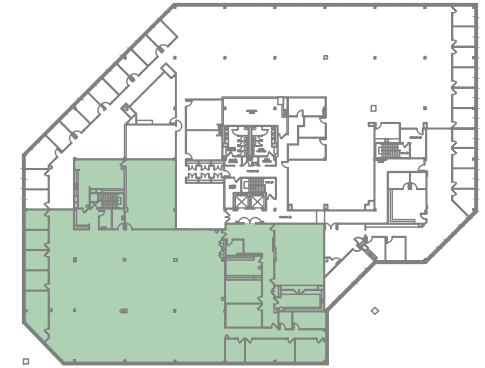

1ST FLOOR PLAN - 10,178 sq. ft. TOTAL AVAILABLE

VACANCY 101
5,809 RSF

123 TICE

BOULEVARD
Woodcliff Lake, New Jersey

1ST FLOOR - VACANCY 101 - 5,809 sq. ft.

1ST FLOOR - VACANCY 101

OFFICES:	00
WORKSTATIONS:	50
CONFERENCE:	00
HUDDLE:	00
CAFE - SEATS 24:	01
IT ROOM:	00
STORAGE:	00
RECEPTION:	01

123 TICE

BOULEVARD
Woodcliff Lake, New Jersey

1ST FLOOR - VACANCY 102 - 4,369 sq. ft.

1ST FLOOR - VACANCY 102

OFFICES:	05
WORKSTATIONS:	14
CONFERENCE:	02
HUDDLE:	01
BREAK ROOM:	01
IT ROOM - 52 SF:	01
STORAGE - 58 SF:	01
RECEPTION:	01

3RD FLOOR - VACANCY 301

OFFICES:	18
WORKSTATIONS:	78
CONFERENCE:	02
HUDDLE:	02
TRAINING:	01
WORKROOM - 510 SF:	01
COPY/COFFEE:	01
IT ROOM - 186 SF:	01
STORAGE - 466 SF:	01
RECEPTION:	00

123 TICE

BOULEVARD
Woodcliff Lake, New Jersey

3RD FLOOR - VACANCY 302 - 19,253 sq. ft.

3RD FLOOR - VACANCY 302

OFFICES:	06
WORKSTATIONS:	103
CONFERENCE:	04
BOARDROOM:	01
HUDDLE:	01
TRAINING:	01
PHONE ROOM:	03
MAIL ROOM:	01
CATERING:	01
CAFE - SEATS 8:	01
WELLNESS ROOM:	01
STORAGE - 85 SF:	01
RECEPTION:	01