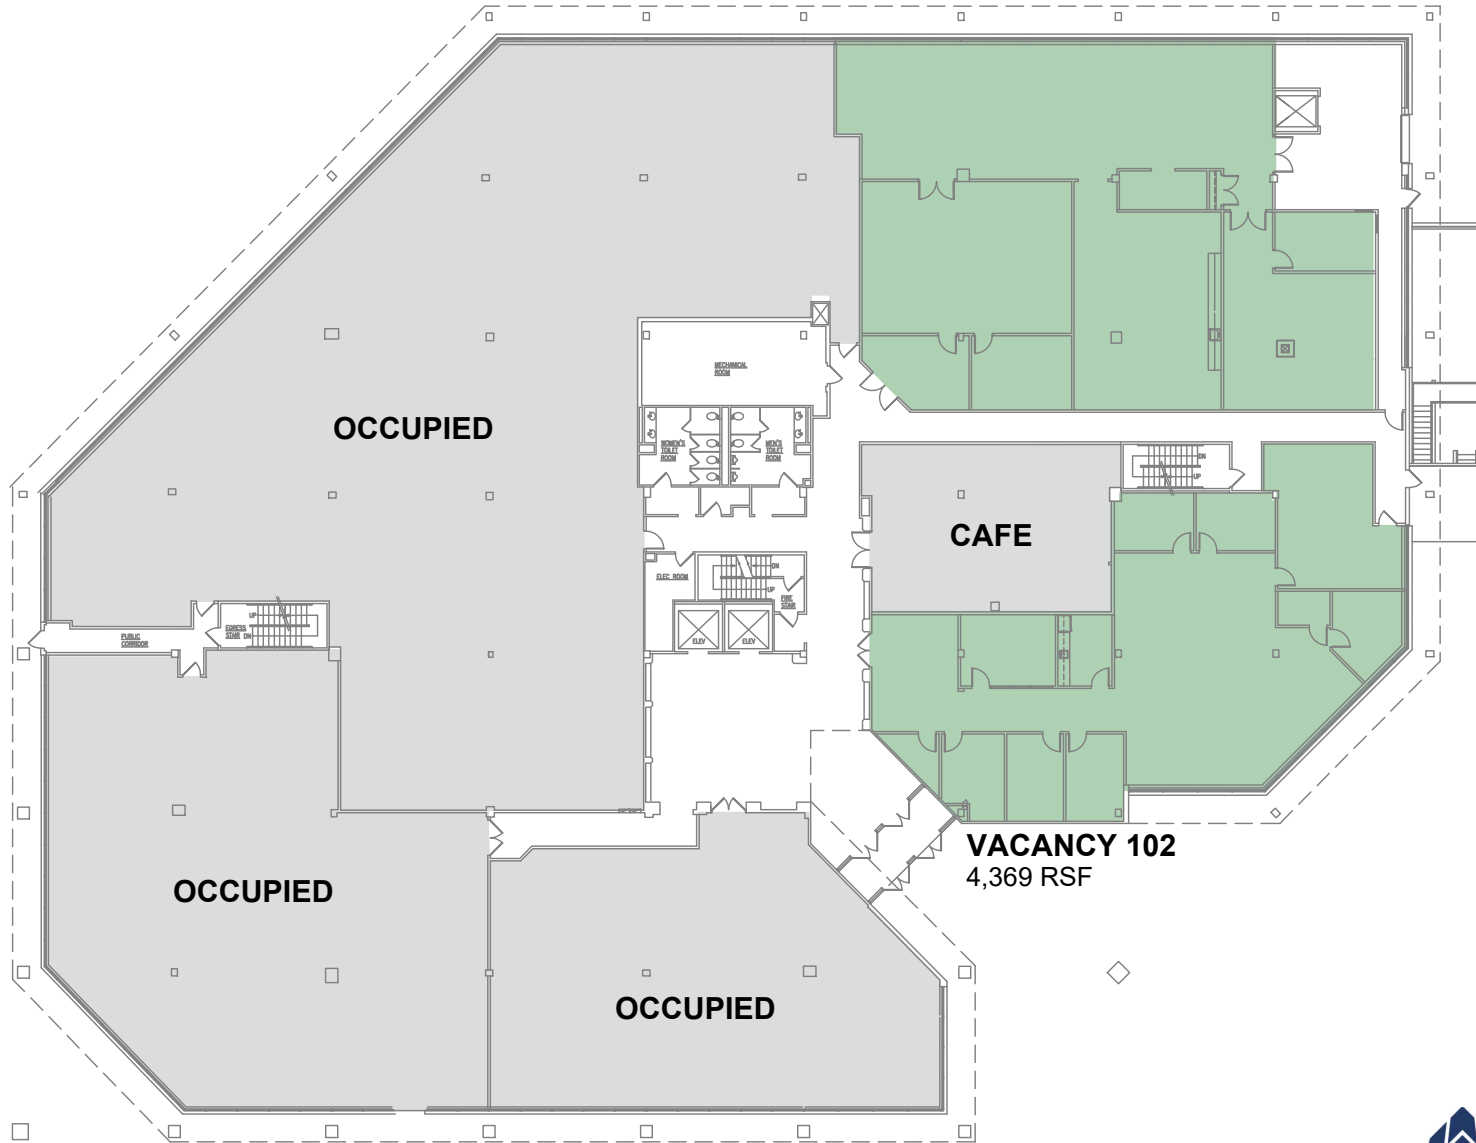

1ST FLOOR PLAN - 10,178 sq. ft. TOTAL AVAILABLE

VACANCY 101
5,809 RSF

123 TICE

BOULEVARD
Woodcliff Lake, New Jersey

1ST FLOOR - VACANCY 101 - 5,809 sq. ft.

1ST FLOOR - VACANCY 101

OFFICES:	00
WORKSTATIONS:	50
CONFERENCE:	00
HUDDLE:	00
CAFE - SEATS 24:	01
IT ROOM:	00
STORAGE:	00
RECEPTION:	01

123 TICE

BOULEVARD
Woodcliff Lake, New Jersey

1ST FLOOR - VACANCY 102 - 4,369 sq. ft.

1ST FLOOR - VACANCY 102

OFFICES:	05
WORKSTATIONS:	14
CONFERENCE:	02
HUDDLE:	01
BREAK ROOM:	01
IT ROOM - 52 SF:	01
STORAGE - 58 SF:	01
RECEPTION:	01

2ND FLOOR PLAN - 7,684 sq. ft. TOTAL AVAILABLE

VACANCY 201
7,684 RSF

123 TICE

BOULEVARD
Woodcliff Lake, New Jersey

SECOND FLOOR - VACANCY 201 - 7,684 sq. ft.

2ND FLOOR - VACANCY 201

OFFICES:	08
WORKSTATIONS:	24
CONFERENCE:	02
HUDDLE:	01
BOARD ROOM:	01
CAFE - SEATS 4:	01
IT ROOM - 72 SF:	01
STORAGE:	03
RECEPTION:	01

3RD FLOOR - VACANCY 301

OFFICES:	18
WORKSTATIONS:	78
CONFERENCE:	02
HUDDLE:	02
TRAINING:	01
WORKROOM - 510 SF:	01
COPY/COFFEE:	01
IT ROOM - 186 SF:	01
STORAGE - 466 SF:	01
RECEPTION:	00

123 TICE

BOULEVARD
Woodcliff Lake, New Jersey