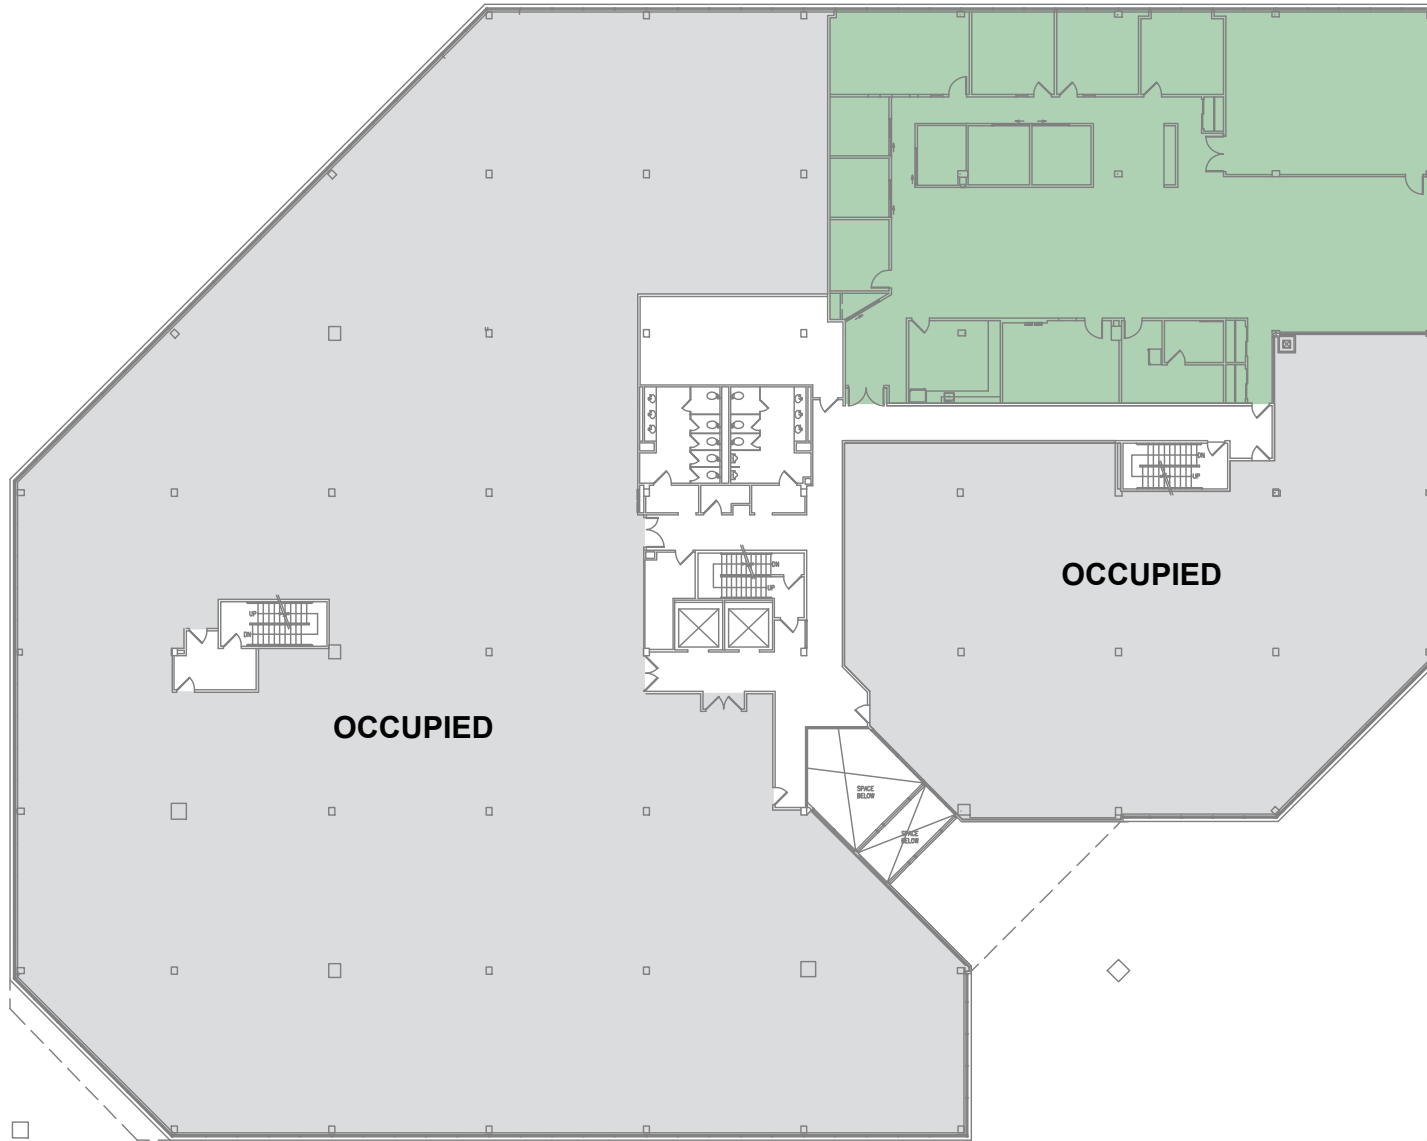

1ST FLOOR PLAN - 10,178 sq. ft. TOTAL AVAILABLE

VACANCY 101
5,809 RSF

123 TICE

BOULEVARD
Woodcliff Lake, New Jersey

1ST FLOOR - VACANCY 101 - 5,809 sq. ft.

1ST FLOOR - VACANCY 101

OFFICES:	00
WORKSTATIONS:	50
CONFERENCE:	00
HUDDLE:	00
CAFE - SEATS 24:	01
IT ROOM:	00
STORAGE:	00
RECEPTION:	01

123 TICE

BOULEVARD
Woodcliff Lake, New Jersey

1ST FLOOR - VACANCY 102 - 4,369 sq. ft.

1ST FLOOR - VACANCY 102

OFFICES:	05
WORKSTATIONS:	14
CONFERENCE:	02
HUDDLE:	01
BREAK ROOM:	01
IT ROOM - 52 SF:	01
STORAGE - 58 SF:	01
RECEPTION:	01

2ND FLOOR PLAN - 7,684 sq. ft. TOTAL AVAILABLE

VACANCY 201
7,684 RSF

123 TICE

BOULEVARD
Woodcliff Lake, New Jersey

SECOND FLOOR - VACANCY 201 - 7,684 sq. ft.

2ND FLOOR - VACANCY 201

OFFICES:	08
WORKSTATIONS:	24
CONFERENCE:	02
HUDDLE:	01
BOARD ROOM:	01
CAFE - SEATS 4:	01
IT ROOM - 72 SF:	01
STORAGE:	03
RECEPTION:	01

3RD FLOOR PLAN - 41,195 sq. ft. TOTAL AVAILABLE

VACANCY 301
17,442 RSF

VACANCY 303
4,500 RSF

VACANCY 302
19,253 RSF

Vision
Properties

123 TICE

BOULEVARD
Woodcliff Lake, New Jersey

3RD FLOOR - VACANCY 301 - 17,442 sq. ft.