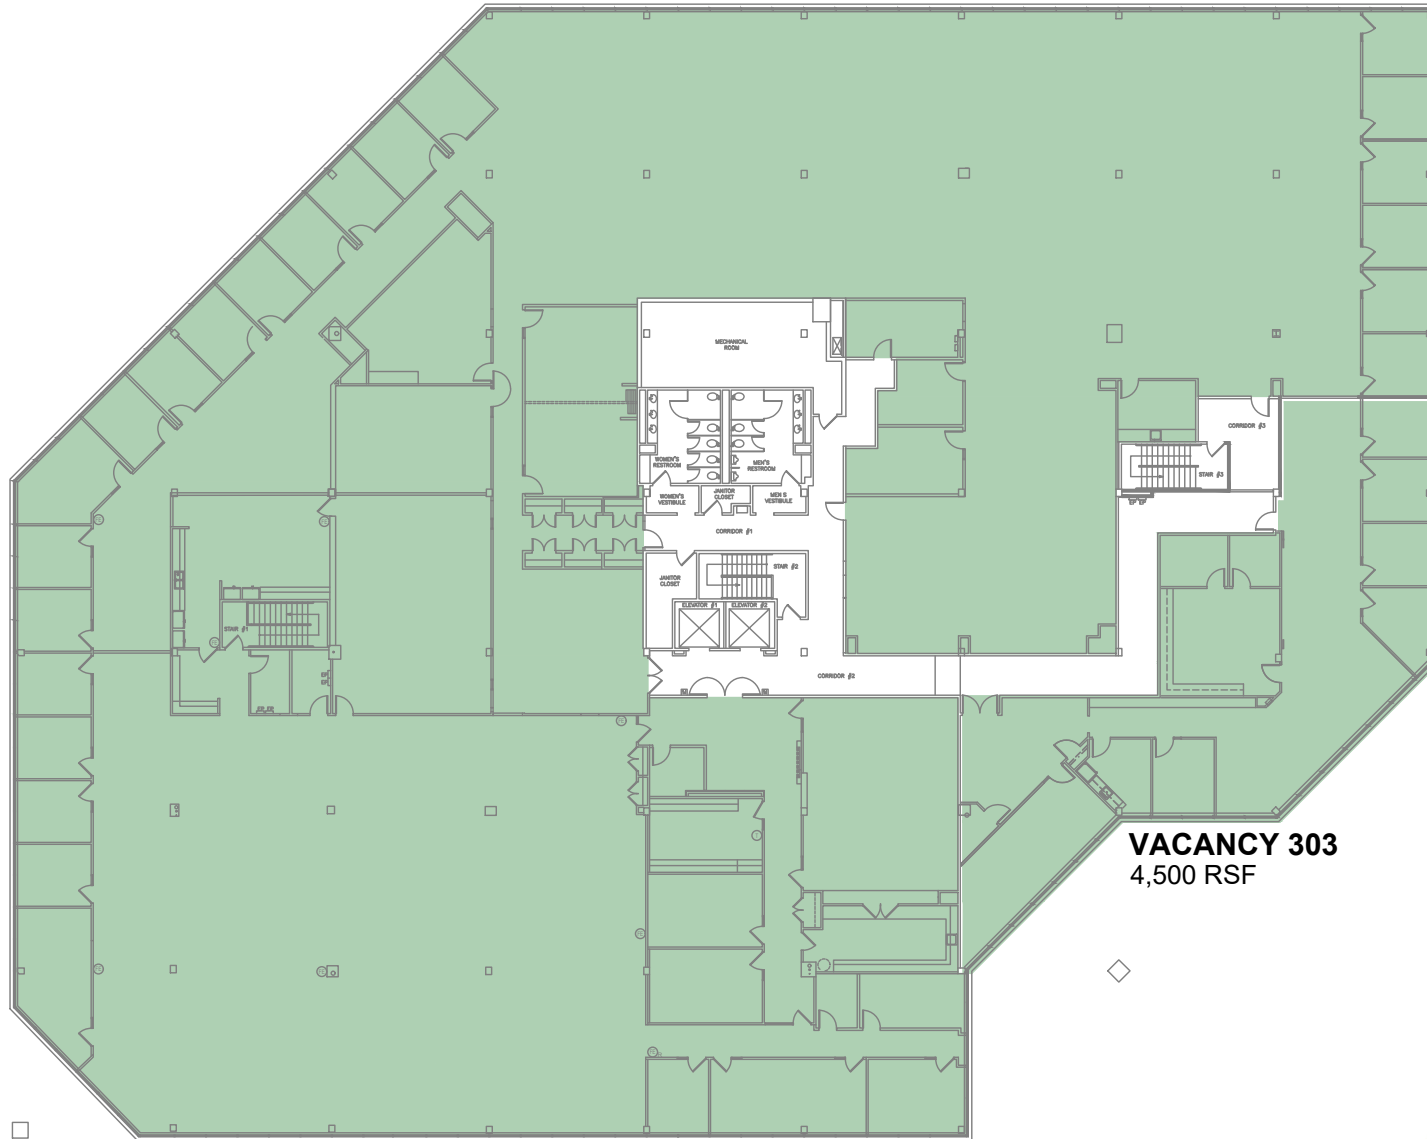

1ST FLOOR PLAN - 10,178 sq. ft. TOTAL AVAILABLE

VACANCY 101
5,809 RSF

123 TICE

BOULEVARD
Woodcliff Lake, New Jersey

1ST FLOOR - VACANCY 101 - 5,809 sq. ft.

1ST FLOOR - VACANCY 101

OFFICES:	00
WORKSTATIONS:	50
CONFERENCE:	00
HUDDLE:	00
CAFE - SEATS 24:	01
IT ROOM:	00
STORAGE:	00
RECEPTION:	01

123 TICE

BOULEVARD
Woodcliff Lake, New Jersey

1ST FLOOR - VACANCY 102 - 4,369 sq. ft.

1ST FLOOR - VACANCY 102

OFFICES:	05
WORKSTATIONS:	14
CONFERENCE:	02
HUDDLE:	01
BREAK ROOM:	01
IT ROOM - 52 SF:	01
STORAGE - 58 SF:	01
RECEPTION:	01

2ND FLOOR PLAN - 7,684 sq. ft. TOTAL AVAILABLE

VACANCY 201
7,684 RSF

123 TICE

BOULEVARD
Woodcliff Lake, New Jersey

SECOND FLOOR - VACANCY 201 - 7,684 sq. ft.

2ND FLOOR - VACANCY 201

OFFICES:	08
WORKSTATIONS:	24
CONFERENCE:	02
HUDDLE:	01
BOARD ROOM:	01
CAFE - SEATS 4:	01
IT ROOM - 72 SF:	01
STORAGE:	03
RECEPTION:	01

3RD FLOOR PLAN - 41,195 sq. ft. TOTAL AVAILABLE

VACANCY 301
17,442 RSF

VACANCY 303
4,500 RSF

VACANCY 302
19,253 RSF

Vision
Properties

123 TICE

BOULEVARD
Woodcliff Lake, New Jersey

3RD FLOOR - VACANCY 301 - 17,442 sq. ft.