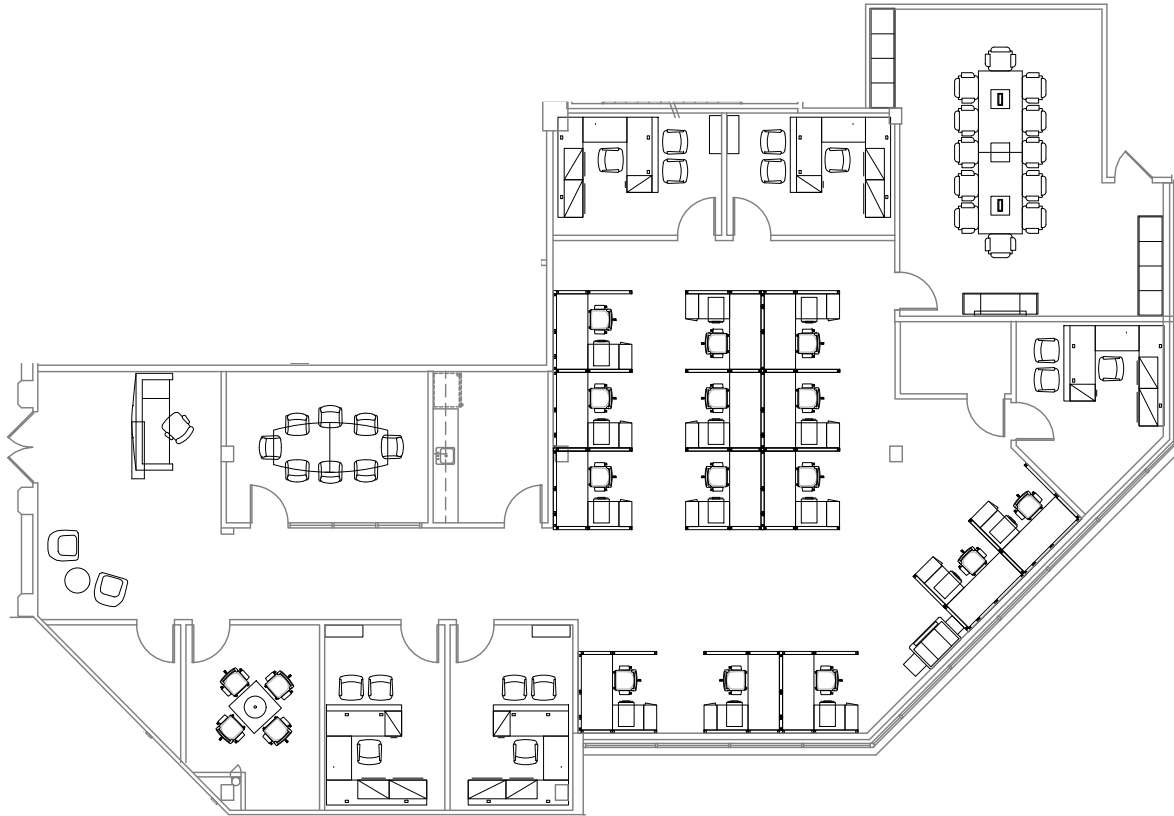

1ST FLOOR PLAN - 10,178 sq. ft. TOTAL AVAILABLE

VACANCY 101
5,809 RSF

123 TICE

BOULEVARD
Woodcliff Lake, New Jersey

1ST FLOOR - VACANCY 101 - 5,809 sq. ft.

1ST FLOOR - VACANCY 101

OFFICES:	00
WORKSTATIONS:	50
CONFERENCE:	00
HUDDLE:	00
CAFE - SEATS 24:	01
IT ROOM:	00
STORAGE:	00
RECEPTION:	01

123 TICE

BOULEVARD
Woodcliff Lake, New Jersey

1ST FLOOR - VACANCY 102 - 4,369 sq. ft.

1ST FLOOR - VACANCY 102

OFFICES:	05
WORKSTATIONS:	14
CONFERENCE:	02
HUDDLE:	01
BREAK ROOM:	01
IT ROOM - 52 SF:	01
STORAGE - 58 SF:	01
RECEPTION:	01

2ND FLOOR PLAN - 7,684 sq. ft. TOTAL AVAILABLE

VACANCY 201
7,684 RSF

123 TICE

BOULEVARD
Woodcliff Lake, New Jersey

SECOND FLOOR - VACANCY 201 - 7,684 sq. ft.

2ND FLOOR - VACANCY 201

OFFICES:	08
WORKSTATIONS:	24
CONFERENCE:	02
HUDDLE:	01
BOARD ROOM:	01
CAFE - SEATS 4:	01
IT ROOM - 72 SF:	01
STORAGE:	03
RECEPTION:	01