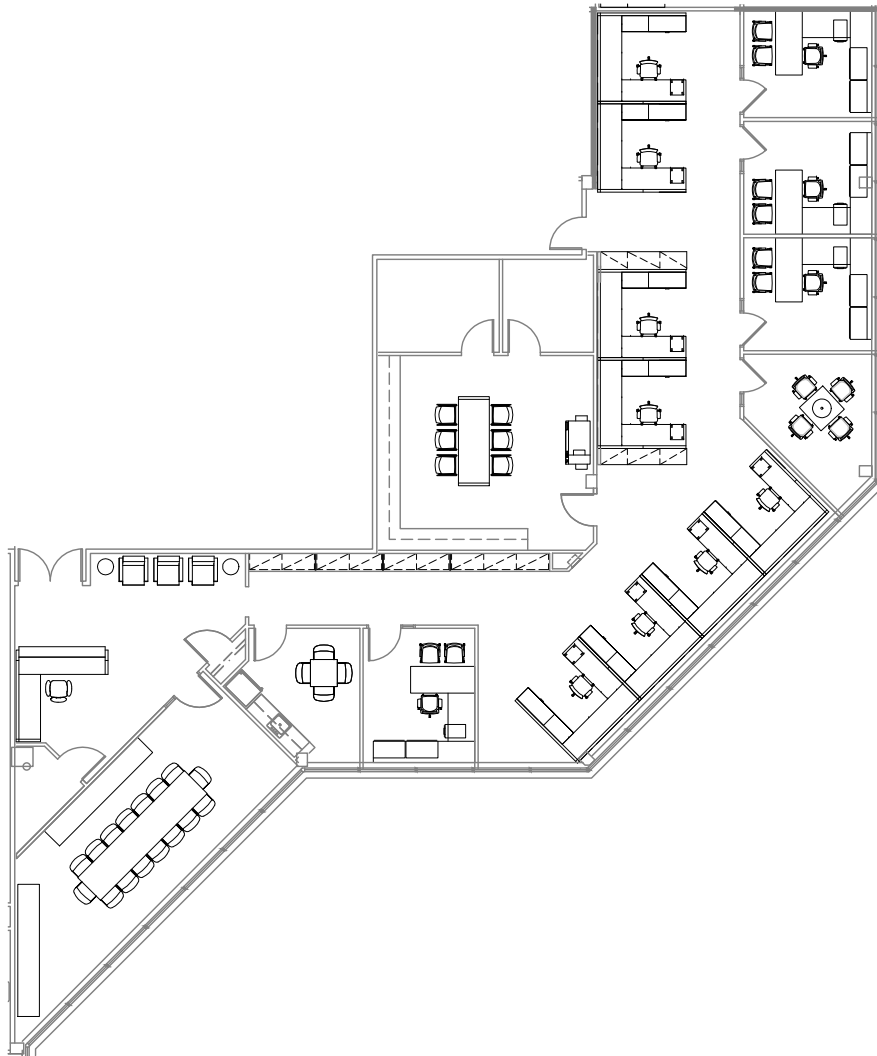

1ST FLOOR PLAN - 10,178 sq. ft. TOTAL AVAILABLE

VACANCY 101
5,809 RSF

123 TICE

BOULEVARD
Woodcliff Lake, New Jersey

1ST FLOOR - VACANCY 101 - 5,809 sq. ft.

1ST FLOOR - VACANCY 101

OFFICES:	00
WORKSTATIONS:	50
CONFERENCE:	00
HUDDLE:	00
CAFE - SEATS 24:	01
IT ROOM:	00
STORAGE:	00
RECEPTION:	01

123 TICE

BOULEVARD
Woodcliff Lake, New Jersey

1ST FLOOR - VACANCY 102 - 4,369 sq. ft.

1ST FLOOR - VACANCY 102

OFFICES:	05
WORKSTATIONS:	14
CONFERENCE:	02
HUDDLE:	01
BREAK ROOM:	01
IT ROOM - 52 SF:	01
STORAGE - 58 SF:	01
RECEPTION:	01

3RD FLOOR - VACANCY 302 - 19,253 sq. ft.

3RD FLOOR - VACANCY 302

OFFICES:	06
WORKSTATIONS:	103
CONFERENCE:	04
BOARDROOM:	01
HUDDLE:	01
TRAINING:	01
PHONE ROOM:	03
MAIL ROOM:	01
CATERING:	01
CAFE - SEATS 8:	01
WELLNESS ROOM:	01
STORAGE - 85 SF:	01
RECEPTION:	01

3RD FLOOR - VACANCY 303 - 4,500 sq. ft.

3RD FLOOR - VACANCY 303

OFFICES:	04
WORKSTATIONS:	08
CONFERENCE:	01
HUDDLE:	01
WORK ROOM:	01
CAFE - SEATS 4:	01
IT ROOM - 74 SF:	01
STORAGE:	02
RECEPTION:	01