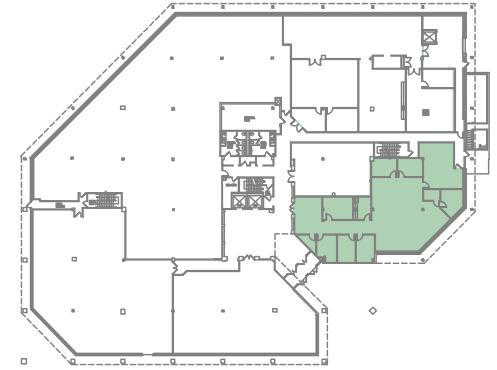

1ST FLOOR PLAN - 10,178 sq. ft. TOTAL AVAILABLE

VACANCY 101
5,809 RSF

123 TICE

BOULEVARD
Woodcliff Lake, New Jersey

1ST FLOOR - VACANCY 101 - 5,809 sq. ft.

1ST FLOOR - VACANCY 101

OFFICES:	00
WORKSTATIONS:	50
CONFERENCE:	00
HUDDLE:	00
CAFE - SEATS 24:	01
IT ROOM:	00
STORAGE:	00
RECEPTION:	01

123 TICE

BOULEVARD
Woodcliff Lake, New Jersey

1ST FLOOR - VACANCY 102 - 4,369 sq. ft.

1ST FLOOR - VACANCY 102

OFFICES:	05
WORKSTATIONS:	14
CONFERENCE:	02
HUDDLE:	01
BREAK ROOM:	01
IT ROOM - 52 SF:	01
STORAGE - 58 SF:	01
RECEPTION:	01

2ND FLOOR PLAN - 7,684 sq. ft. TOTAL AVAILABLE

VACANCY 201
7,684 RSF

123 TICE

BOULEVARD
Woodcliff Lake, New Jersey

SECOND FLOOR - VACANCY 201 - 7,684 sq. ft.

2ND FLOOR - VACANCY 201

OFFICES:	08
WORKSTATIONS:	24
CONFERENCE:	02
HUDDLE:	01
BOARD ROOM:	01
CAFE - SEATS 4:	01
IT ROOM - 72 SF:	01
STORAGE:	03
RECEPTION:	01