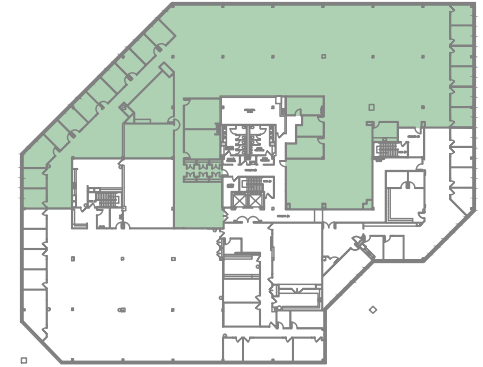

1ST FLOOR PLAN - 10,178 sq. ft. TOTAL AVAILABLE

VACANCY 101
5,809 RSF

123 TICE

BOULEVARD
Woodcliff Lake, New Jersey

1ST FLOOR - VACANCY 101 - 5,809 sq. ft.

1ST FLOOR - VACANCY 101

OFFICES:	00
WORKSTATIONS:	50
CONFERENCE:	00
HUDDLE:	00
CAFE - SEATS 24:	01
IT ROOM:	00
STORAGE:	00
RECEPTION:	01

123 TICE

BOULEVARD
Woodcliff Lake, New Jersey

1ST FLOOR - VACANCY 102 - 4,369 sq. ft.

1ST FLOOR - VACANCY 102

OFFICES:	05
WORKSTATIONS:	14
CONFERENCE:	02
HUDDLE:	01
BREAK ROOM:	01
IT ROOM - 52 SF:	01
STORAGE - 58 SF:	01
RECEPTION:	01

2ND FLOOR PLAN - 7,684 sq. ft. TOTAL AVAILABLE

VACANCY 201
7,684 RSF

123 TICE

BOULEVARD
Woodcliff Lake, New Jersey

SECOND FLOOR - VACANCY 201 - 7,684 sq. ft.

2ND FLOOR - VACANCY 201

OFFICES:	08
WORKSTATIONS:	24
CONFERENCE:	02
HUDDLE:	01
BOARD ROOM:	01
CAFE - SEATS 4:	01
IT ROOM - 72 SF:	01
STORAGE:	03
RECEPTION:	01

3RD FLOOR PLAN - 41,195 sq. ft. TOTAL AVAILABLE

VACANCY 301
17,442 RSF

VACANCY 303
4,500 RSF

VACANCY 302
19,253 RSF

Vision
Properties

123 TICE

BOULEVARD
Woodcliff Lake, New Jersey

3RD FLOOR - VACANCY 301 - 17,442 sq. ft.