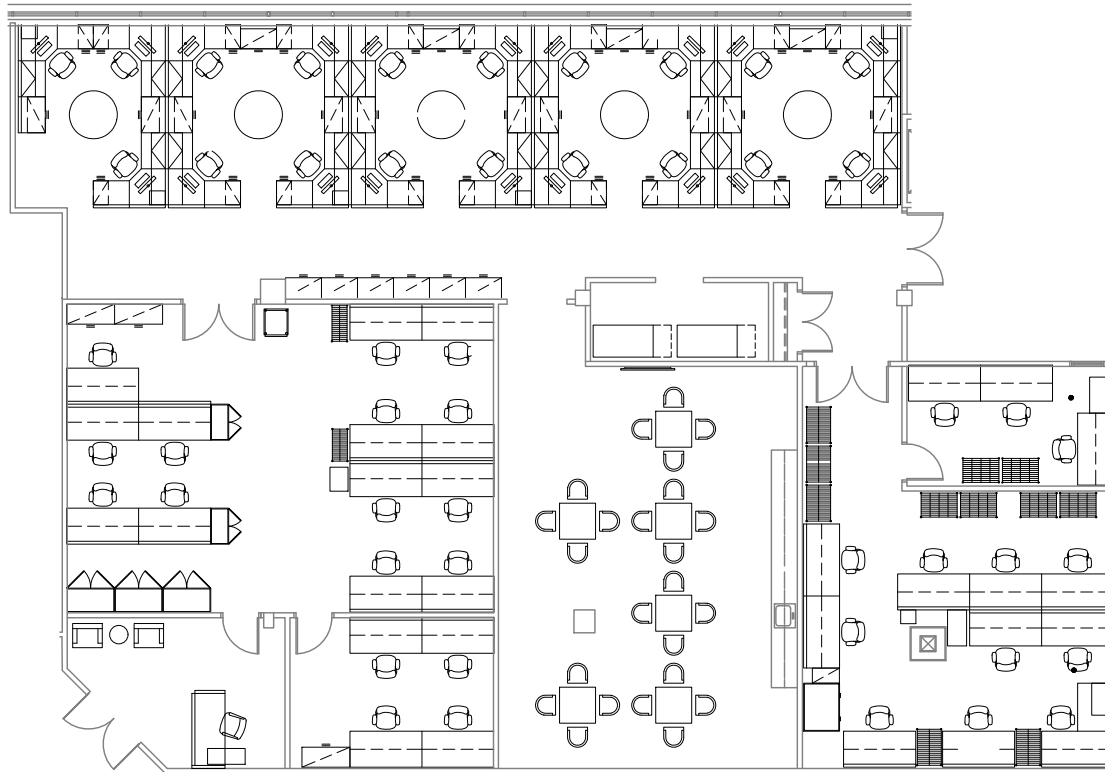

1ST FLOOR PLAN - 10,178 sq. ft. TOTAL AVAILABLE

VACANCY 101
5,809 RSF

123 TICE

BOULEVARD
Woodcliff Lake, New Jersey

1ST FLOOR - VACANCY 101 - 5,809 sq. ft.

1ST FLOOR - VACANCY 101

OFFICES:	00
WORKSTATIONS:	50
CONFERENCE:	00
HUDDLE:	00
CAFE - SEATS 24:	01
IT ROOM:	00
STORAGE:	00
RECEPTION:	01

123 TICE

BOULEVARD
Woodcliff Lake, New Jersey

1ST FLOOR - VACANCY 102 - 4,369 sq. ft.

1ST FLOOR - VACANCY 102

OFFICES:	05
WORKSTATIONS:	14
CONFERENCE:	02
HUDDLE:	01
BREAK ROOM:	01
IT ROOM - 52 SF:	01
STORAGE - 58 SF:	01
RECEPTION:	01

2ND FLOOR PLAN - 7,684 sq. ft. TOTAL AVAILABLE

VACANCY 201
7,684 RSF

123 TICE

BOULEVARD
Woodcliff Lake, New Jersey

SECOND FLOOR - VACANCY 201 - 7,684 sq. ft.

2ND FLOOR - VACANCY 201

OFFICES:	08
WORKSTATIONS:	24
CONFERENCE:	02
HUDDLE:	01
BOARD ROOM:	01
CAFE - SEATS 4:	01
IT ROOM - 72 SF:	01
STORAGE:	03
RECEPTION:	01