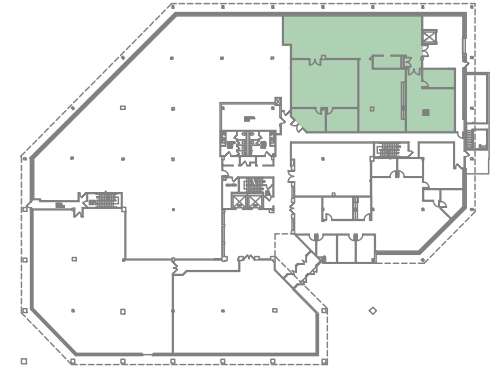

1ST FLOOR PLAN - 10,178 sq. ft. TOTAL AVAILABLE

VACANCY 101
5,809 RSF

123 TICE

BOULEVARD
Woodcliff Lake, New Jersey

1ST FLOOR - VACANCY 101 - 5,809 sq. ft.

1ST FLOOR - VACANCY 101

OFFICES:	00
WORKSTATIONS:	50
CONFERENCE:	00
HUDDLE:	00
CAFE - SEATS 24:	01
IT ROOM:	00
STORAGE:	00
RECEPTION:	01

123 TICE

BOULEVARD
Woodcliff Lake, New Jersey

1ST FLOOR - VACANCY 102 - 4,369 sq. ft.

1ST FLOOR - VACANCY 102

OFFICES:	05
WORKSTATIONS:	14
CONFERENCE:	02
HUDDLE:	01
BREAK ROOM:	01
IT ROOM - 52 SF:	01
STORAGE - 58 SF:	01
RECEPTION:	01

2ND FLOOR PLAN - 7,684 sq. ft. TOTAL AVAILABLE

VACANCY 201
7,684 RSF

123 TICE

BOULEVARD
Woodcliff Lake, New Jersey

SECOND FLOOR - VACANCY 201 - 7,684 sq. ft.

2ND FLOOR - VACANCY 201

OFFICES:	08
WORKSTATIONS:	24
CONFERENCE:	02
HUDDLE:	01
BOARD ROOM:	01
CAFE - SEATS 4:	01
IT ROOM - 72 SF:	01
STORAGE:	03
RECEPTION:	01