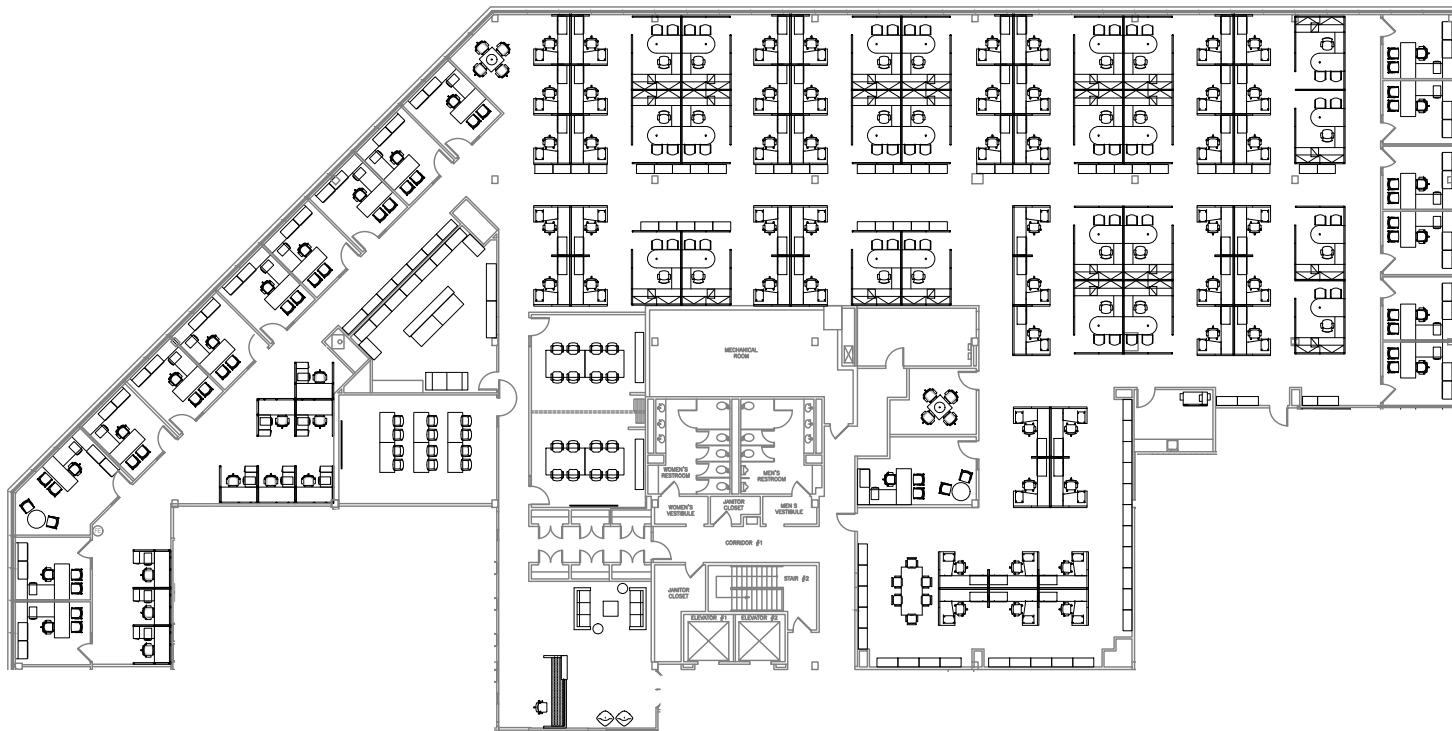

1ST FLOOR PLAN - 10,178 sq. ft. TOTAL AVAILABLE

VACANCY 101
5,809 RSF

123 TICE

BOULEVARD
Woodcliff Lake, New Jersey

1ST FLOOR - VACANCY 101 - 5,809 sq. ft.

1ST FLOOR - VACANCY 101

OFFICES:	00
WORKSTATIONS:	50
CONFERENCE:	00
HUDDLE:	00
CAFE - SEATS 24:	01
IT ROOM:	00
STORAGE:	00
RECEPTION:	01

2ND FLOOR PLAN - 7,684 sq. ft. TOTAL AVAILABLE

VACANCY 201
7,684 RSF

123 TICE

BOULEVARD
Woodcliff Lake, New Jersey

SECOND FLOOR - VACANCY 201 - 7,684 sq. ft.

2ND FLOOR - VACANCY 201

OFFICES:	08
WORKSTATIONS:	24
CONFERENCE:	02
HUDDLE:	01
BOARD ROOM:	01
CAFE - SEATS 4:	01
IT ROOM - 72 SF:	01
STORAGE:	03
RECEPTION:	01

3RD FLOOR PLAN - 41,195 sq. ft. TOTAL AVAILABLE

VACANCY 301
17,442 RSF

VACANCY 303
4,500 RSF

VACANCY 302
19,253 RSF

Vision
Properties

123 TICE

BOULEVARD
Woodcliff Lake, New Jersey

3RD FLOOR - VACANCY 301 - 17,442 sq. ft.

3RD FLOOR - VACANCY 301

OFFICES:	18
WORKSTATIONS:	78
CONFERENCE:	02
HUDDLE:	02
TRAINING:	01
WORKROOM - 510 SF:	01
COPY/COFFEE:	01
IT ROOM - 186 SF:	01
STORAGE - 466 SF:	01
RECEPTION:	00

123 TICE

BOULEVARD
Woodcliff Lake, New Jersey