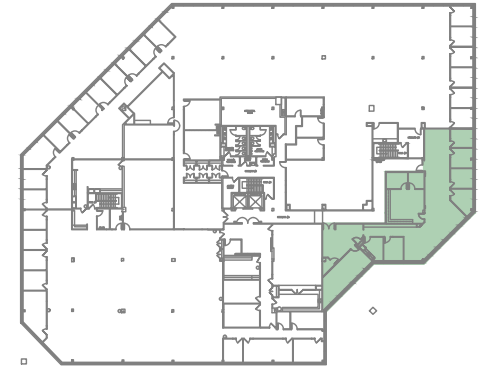

123 TICE

BOULEVARD
Woodcliff Lake, New Jersey

1ST FLOOR - VACANCY 102 - 4,369 sq. ft.

1ST FLOOR - VACANCY 102

OFFICES:	05
WORKSTATIONS:	14
CONFERENCE:	02
HUDDLE:	01
BREAK ROOM:	01
IT ROOM - 52 SF:	01
STORAGE - 58 SF:	01
RECEPTION:	01

2ND FLOOR PLAN - 7,684 sq. ft. TOTAL AVAILABLE

VACANCY 201
7,684 RSF

123 TICE

BOULEVARD
Woodcliff Lake, New Jersey

SECOND FLOOR - VACANCY 201 - 7,684 sq. ft.

2ND FLOOR - VACANCY 201

OFFICES:	08
WORKSTATIONS:	24
CONFERENCE:	02
HUDDLE:	01
BOARD ROOM:	01
CAFE - SEATS 4:	01
IT ROOM - 72 SF:	01
STORAGE:	03
RECEPTION:	01

3RD FLOOR - VACANCY 302 - 19,253 sq. ft.

3RD FLOOR - VACANCY 302

OFFICES:	06
WORKSTATIONS:	103
CONFERENCE:	04
BOARDROOM:	01
HUDDLE:	01
TRAINING:	01
PHONE ROOM:	03
MAIL ROOM:	01
CATERING:	01
CAFE - SEATS 8:	01
WELLNESS ROOM:	01
STORAGE - 85 SF:	01
RECEPTION:	01

3RD FLOOR - VACANCY 303 - 4,500 sq. ft.

3RD FLOOR - VACANCY 303

OFFICES:	04
WORKSTATIONS:	08
CONFERENCE:	01
HUDDLE:	01
WORK ROOM:	01
CAFE - SEATS 4:	01
IT ROOM - 74 SF:	01
STORAGE:	02
RECEPTION:	01