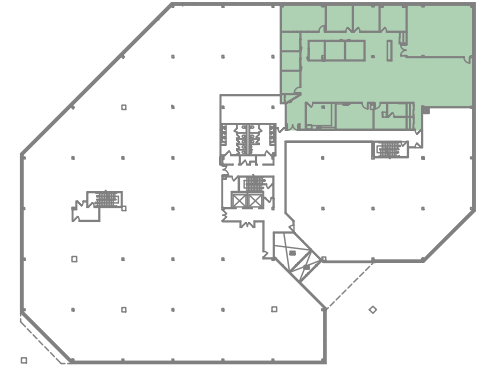

1ST FLOOR PLAN - 10,178 sq. ft. TOTAL AVAILABLE

VACANCY 101
5,809 RSF

123 TICE

BOULEVARD
Woodcliff Lake, New Jersey

1ST FLOOR - VACANCY 101 - 5,809 sq. ft.

1ST FLOOR - VACANCY 101

OFFICES:	00
WORKSTATIONS:	50
CONFERENCE:	00
HUDDLE:	00
CAFE - SEATS 24:	01
IT ROOM:	00
STORAGE:	00
RECEPTION:	01

123 TICE

BOULEVARD
Woodcliff Lake, New Jersey

1ST FLOOR - VACANCY 102 - 4,369 sq. ft.

1ST FLOOR - VACANCY 102

OFFICES:	05
WORKSTATIONS:	14
CONFERENCE:	02
HUDDLE:	01
BREAK ROOM:	01
IT ROOM - 52 SF:	01
STORAGE - 58 SF:	01
RECEPTION:	01

2ND FLOOR PLAN - 7,684 sq. ft. TOTAL AVAILABLE

VACANCY 201
7,684 RSF

123 TICE

BOULEVARD
Woodcliff Lake, New Jersey

SECOND FLOOR - VACANCY 201 - 7,684 sq. ft.

2ND FLOOR - VACANCY 201

OFFICES:	08
WORKSTATIONS:	24
CONFERENCE:	02
HUDDLE:	01
BOARD ROOM:	01
CAFE - SEATS 4:	01
IT ROOM - 72 SF:	01
STORAGE:	03
RECEPTION:	01

3RD FLOOR PLAN - 41,195 sq. ft. TOTAL AVAILABLE

VACANCY 301
17,442 RSF

VACANCY 303
4,500 RSF

VACANCY 302
19,253 RSF

Vision
Properties

123 TICE

BOULEVARD
Woodcliff Lake, New Jersey

3RD FLOOR - VACANCY 301 - 17,442 sq. ft.