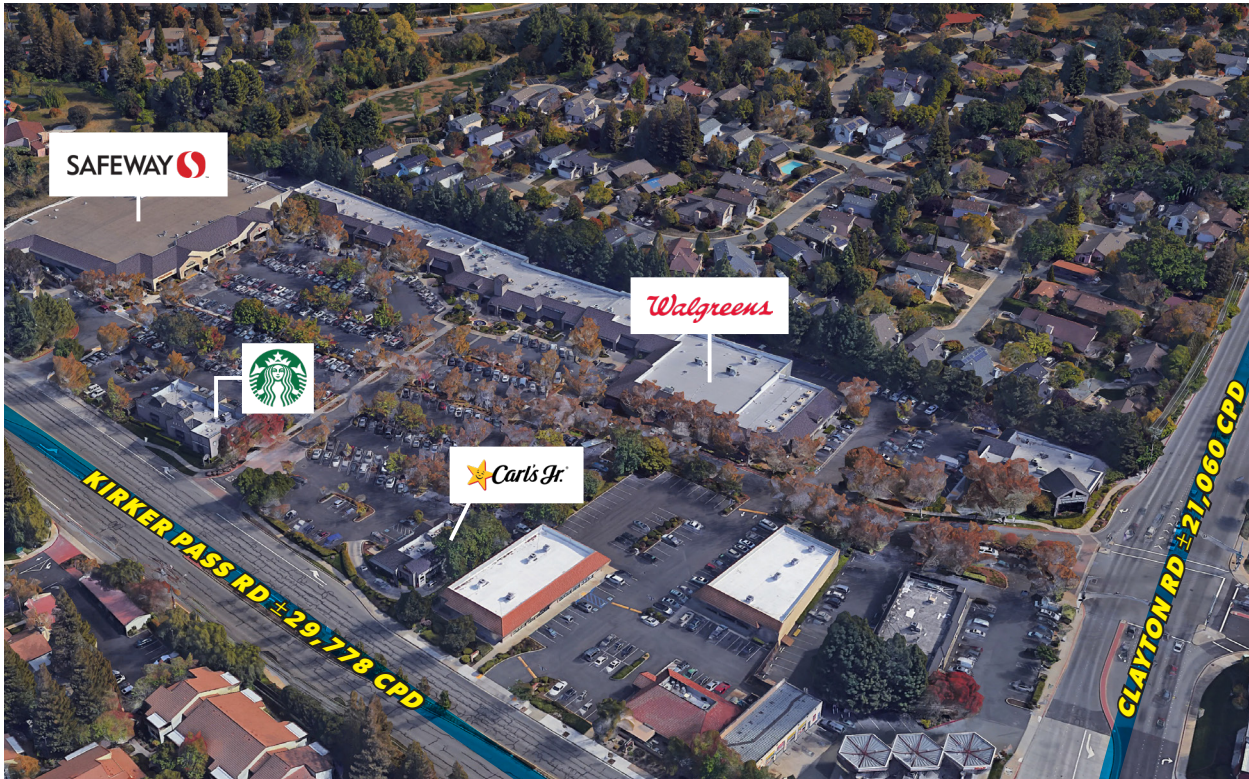

# CLAYTON STATION SHOPPING CENTER PRIME SPACE FOR LEASE

## KIRKER PASS & CLAYTON RD CLAYTON, CA

### PROPERTY HIGHLIGHTS

- 125,000 SF Dominant Grocery/ Pharmacy Anchored shopping center for the area
- 84,000 residents within a 10 minute drive time with \$124,000 Average Household Income
- High Traffic "Main and Main" intersection on "Going Home" side
- Prime Shop Space Available

# REGIONAL RETAIL MAP