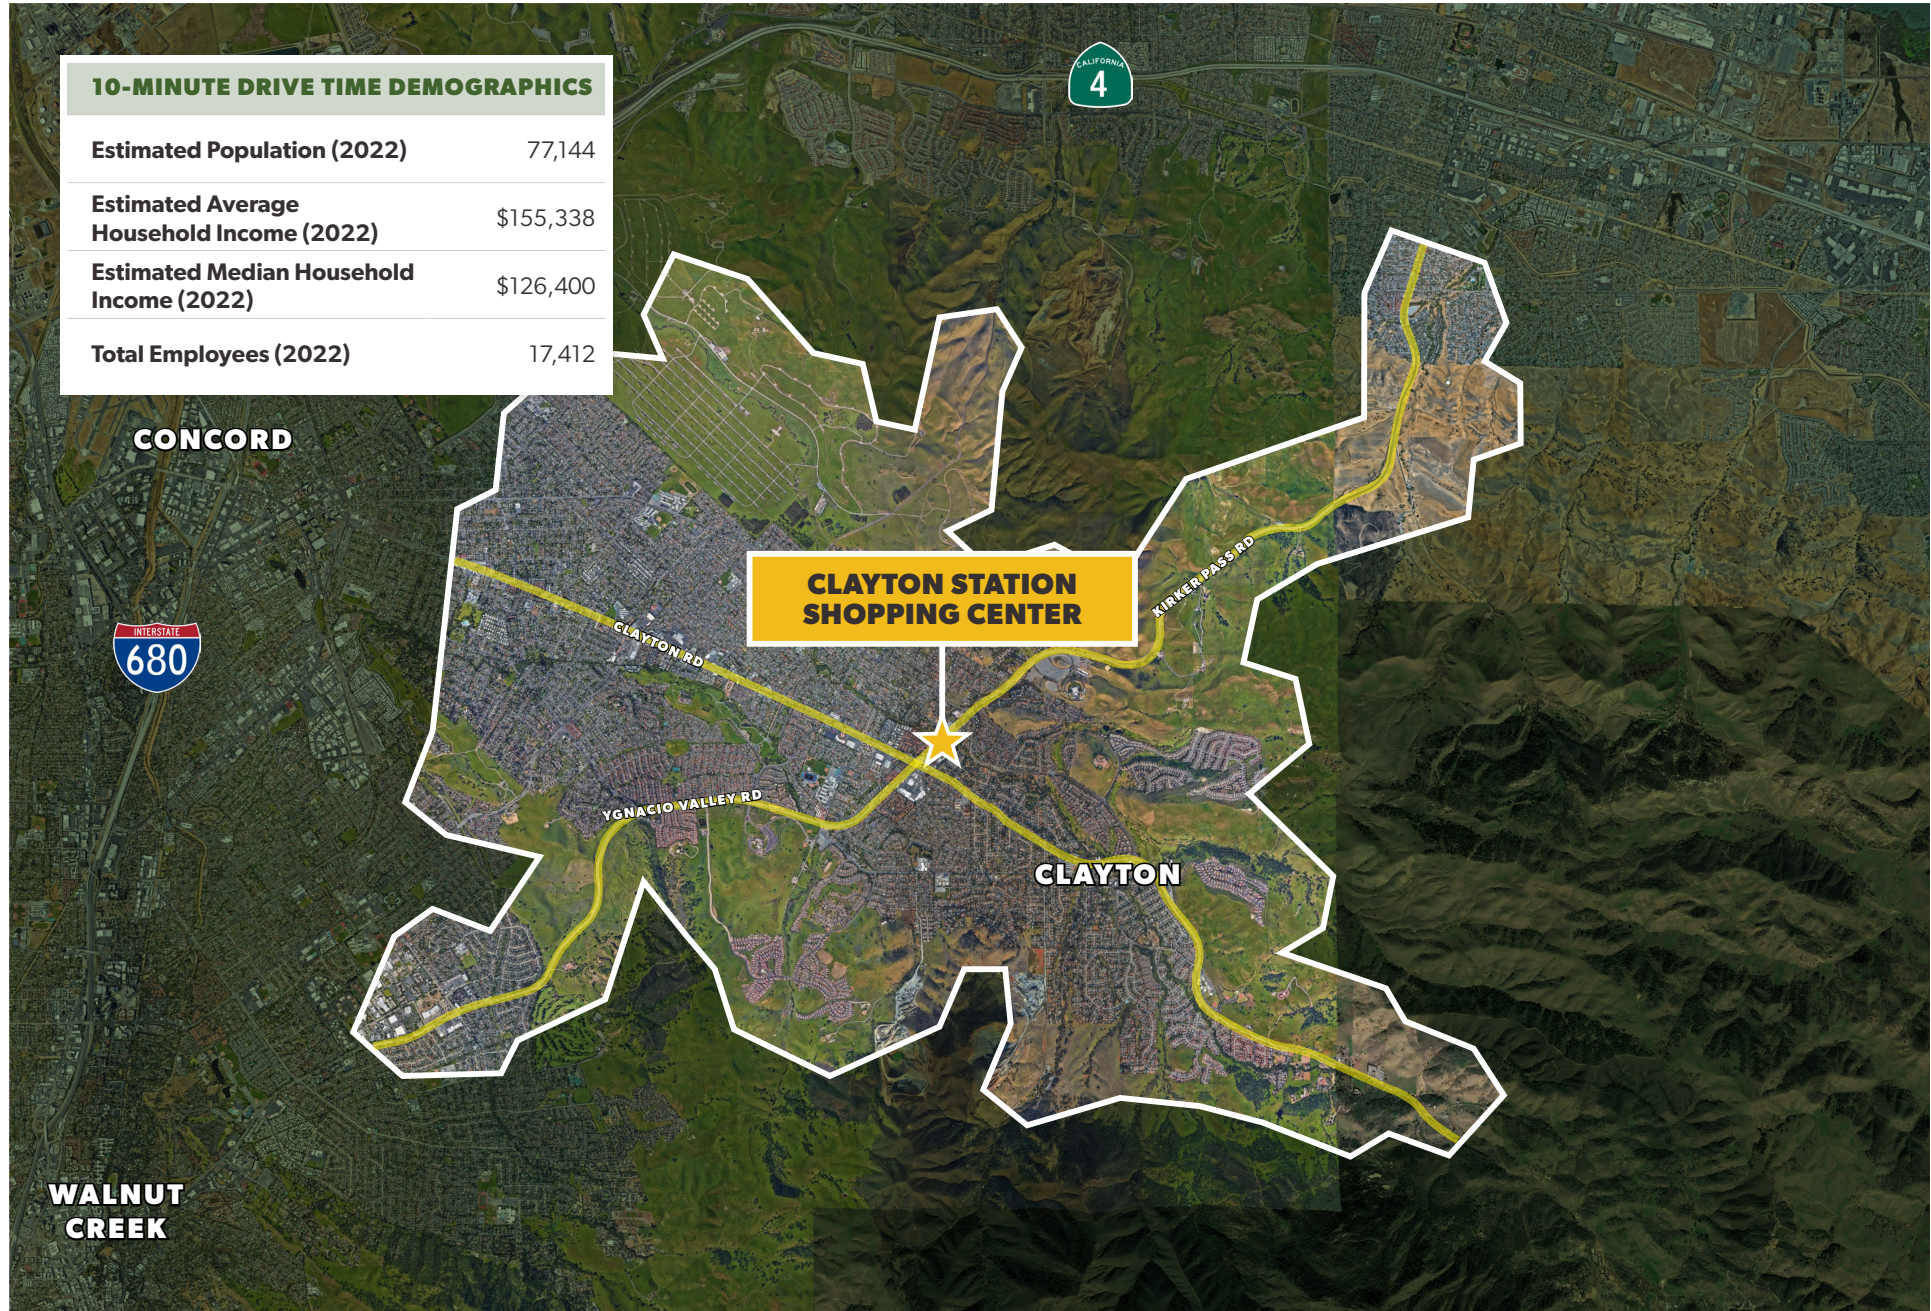

## KIRKER PASS & CLAYTON RD CLAYTON, CA

### PROPERTY HIGHLIGHTS

- 125,000 SF Dominant Grocery/ Pharmacy Anchored shopping center for the area
- 84,000 residents within a 10 minute drive time with \$124,000 Average Household Income
- High Traffic "Main and Main" intersection on "Going Home" side
- Prime Shop Space Available

# REGIONAL RETAIL MAP

# 10-MINUTE DRIVE TIME