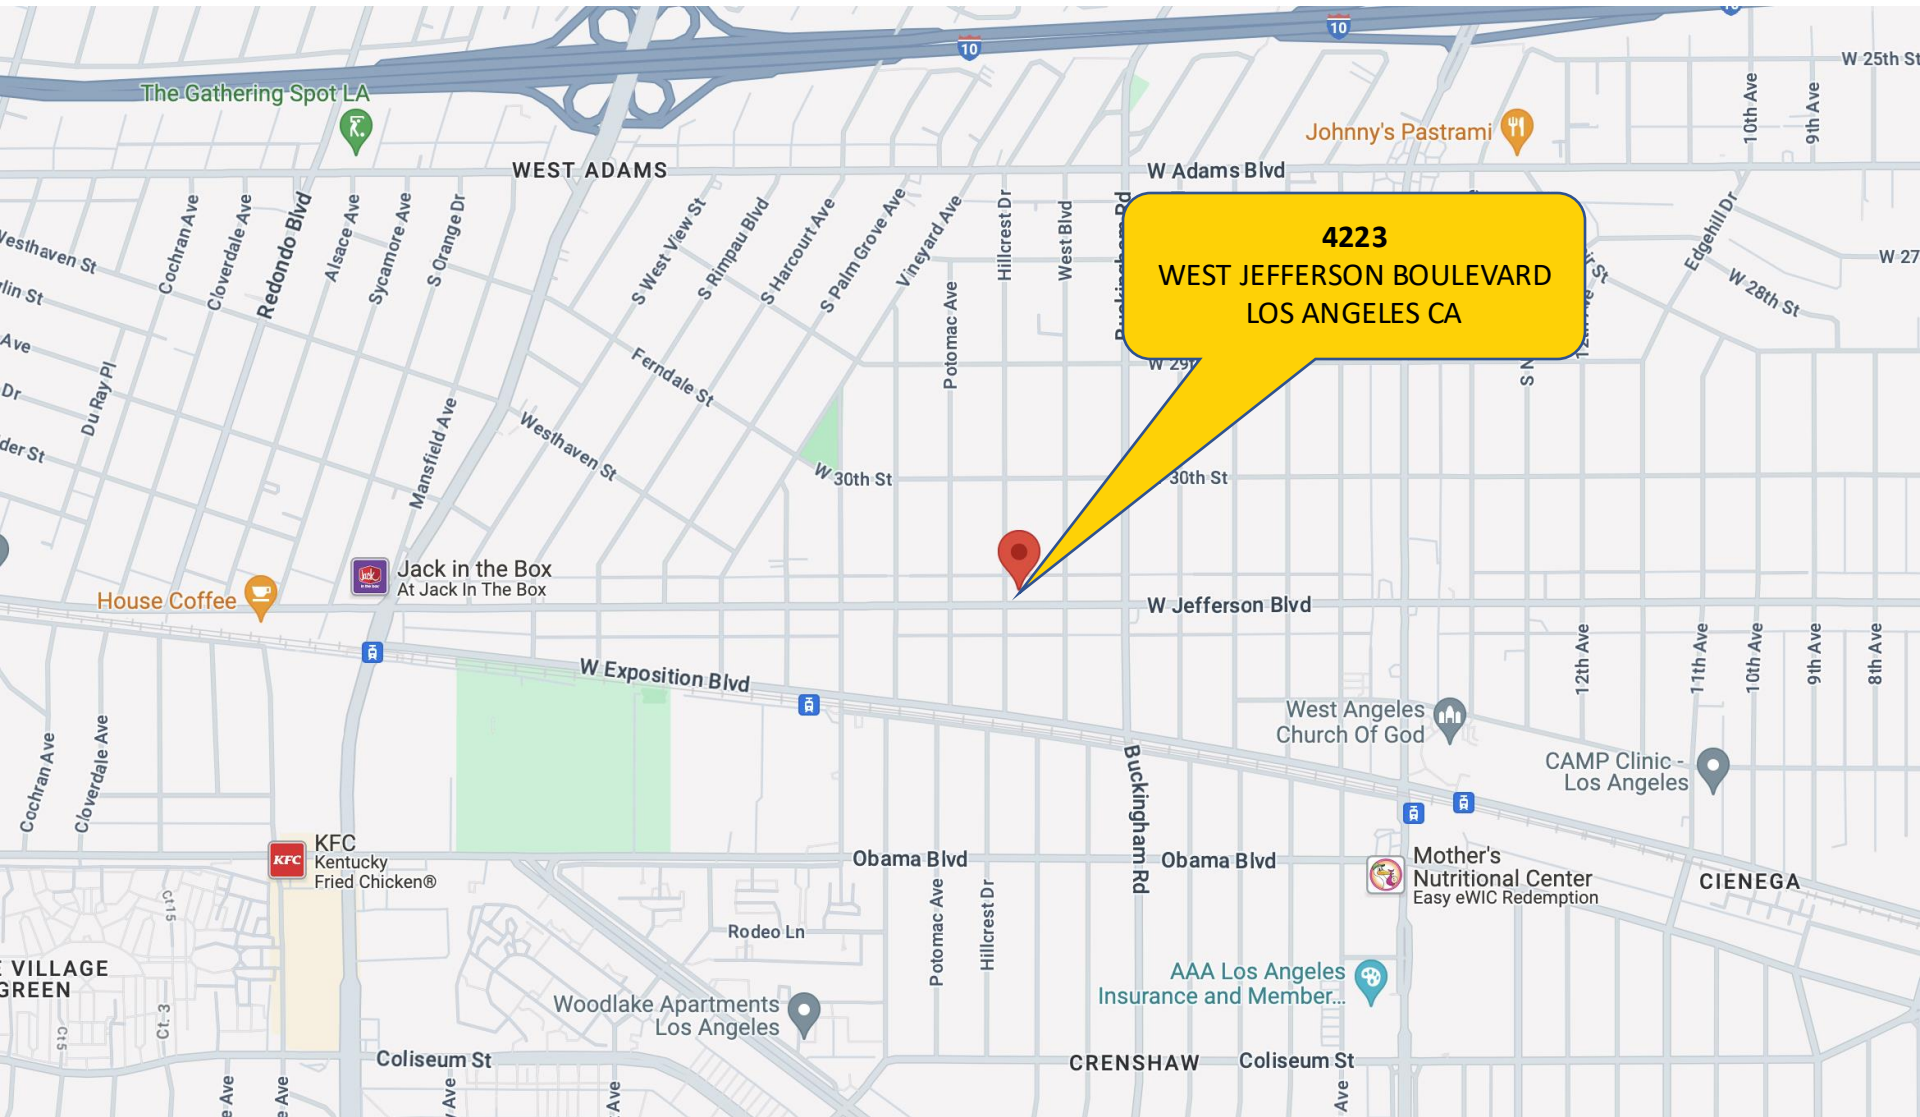

DISCLAIMER: Lessee to independently verify all legal uses and conduct its own independent investigations with its own experts regarding any and all aspects of the property. Broker makes no warranties or representations implied or stated with regards to the property.