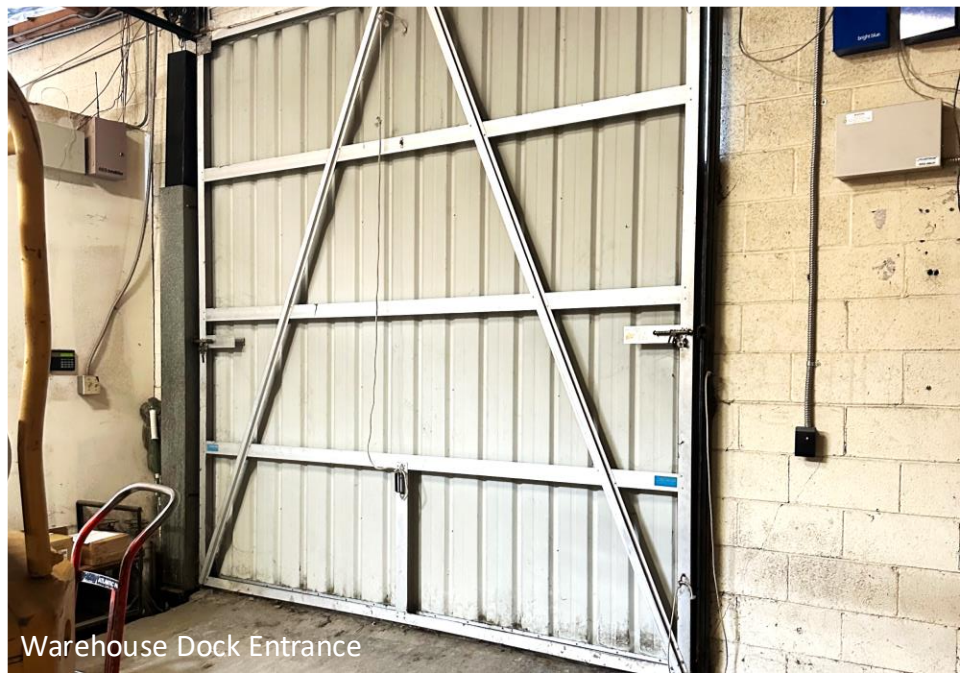

## HIGHLIGHTS

- **First time on the market in 34 years with Owner prepared to invest a generous tenant improvement allowance and rent abatement for qualified tenant**
- **Approximate 10,000 SF footprint**
- **An approximate 2,000 SF finished office mezzanine with air conditioning, conference room and kitchen**
- **This industrial warehouse presents an excellent opportunity to establish a business in a revitalized burgeoning neighborhood**
- **Located across the street from Maydan Market, featuring the Michelin-starred restaurant Maydan, Compass Rose restaurant and bar, as well as five other up and coming local LA food concepts**
- **Adjacent to Jefferson Park, Exposition Park and the lively Leimert Park District**
- **Minutes from the Expo Line, Commuter Rail, LAX Airport, Union Station and the historic Culver City Arts District, home to Sony Pictures Entertainment**
- **Owner may sell - redevelopment opportunity with City incentives for mixed use development**

Mezzanine Offices

Mezzanine

Main Entrance

Office Bathroom

Warehouse

Warehouse Offices

Warehouse Restroom

Warehouse Dock Entrance