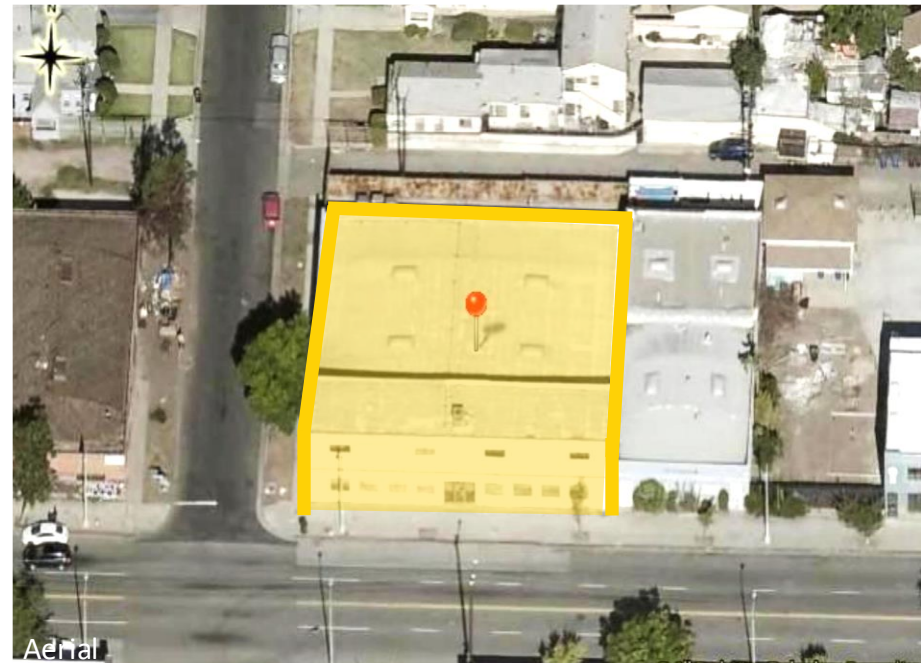

4 2 2 3 WEST JEFFERSON BOULEVARD  
LOS ANGELES CA 90016

**FOR LEASE**

*Build To Suit Opportunity for  
Qualified Tenant*

## HIGHLIGHTS

- **First time on the market in 34 years with Owner prepared to invest a generous tenant improvement allowance and rent abatement for qualified tenant**
- **Approximate 10,000 SF footprint**
- **An approximate 2,000 SF finished office mezzanine with air conditioning, conference room and kitchen**
- **This industrial warehouse presents an excellent opportunity to establish a business in a revitalized burgeoning neighborhood**
- **Located across the street from Maydan Market, featuring the Michelin-starred restaurant Maydan, Compass Rose restaurant and bar, as well as five other up and coming local LA food concepts**
- **Adjacent to Jefferson Park, Exposition Park and the lively Leimert Park District**
- **Minutes from the Expo Line, Commuter Rail, LAX Airport, Union Station and the historic Culver City Arts District, home to Sony Pictures Entertainment**
- **Owner may sell - redevelopment opportunity with City incentives for mixed use development**

Actual Building

Building Parking

**FINANCIAL SUMMARY**

<b>Available:</b>	Q2 2025
<b>Building Size:</b>	10,000 SF
<b>Mezzanine:</b>	2,000 SF
<b>Total Building Size:</b>	12,000 SF
<b>Lot Size</b>	12,568 SF
<b>Parking:</b>	12 Spaces
<b>Year Built</b>	1951
<b>APN</b>	5050-025-062
<b>Zoning</b>	M1-1, City of L.A.
<b>Walk Score</b>	Very Walkable (81)
<b>Transit Score</b>	Good Transit (53)