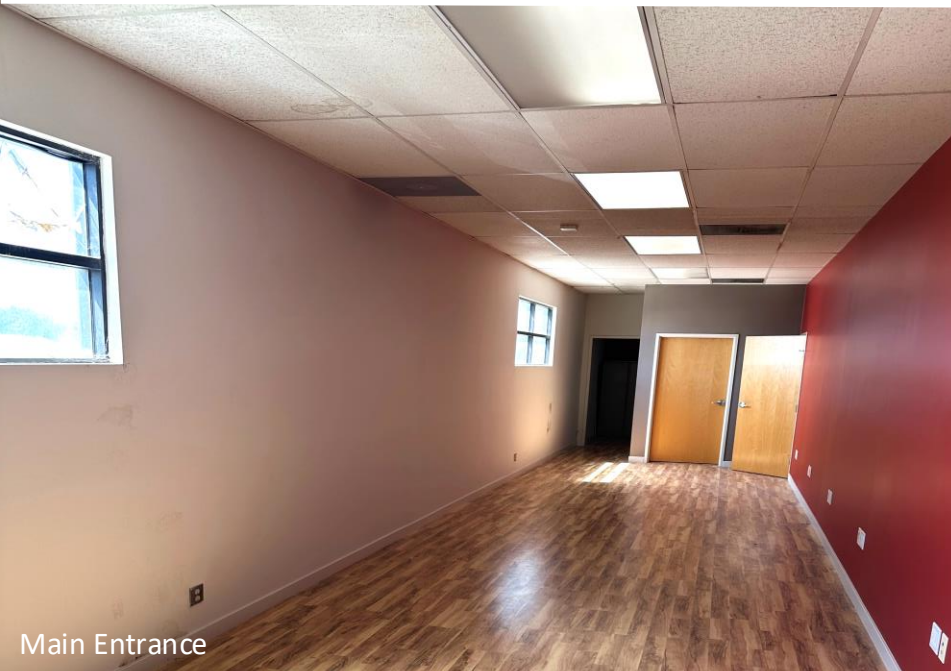

## HIGHLIGHTS

- **First time on the market in 34 years with Owner prepared to invest a generous tenant improvement allowance and rent abatement for qualified tenant**
- **Approximate 10,000 SF footprint**
- **An approximate 2,000 SF finished office mezzanine with air conditioning, conference room and kitchen**
- **This industrial warehouse presents an excellent opportunity to establish a business in a revitalized burgeoning neighborhood**
- **Located across the street from Maydan Market, featuring the Michelin-starred restaurant Maydan, Compass Rose restaurant and bar, as well as five other up and coming local LA food concepts**
- **Adjacent to Jefferson Park, Exposition Park and the lively Leimert Park District**
- **Minutes from the Expo Line, Commuter Rail, LAX Airport, Union Station and the historic Culver City Arts District, home to Sony Pictures Entertainment**
- **Owner may sell - redevelopment opportunity with City incentives for mixed use development**

Mezzanine Offices

Mezzanine

Main Entrance

Office Bathroom

Warehouse

Warehouse Offices

Warehouse Restroom

Warehouse Dock Entrance