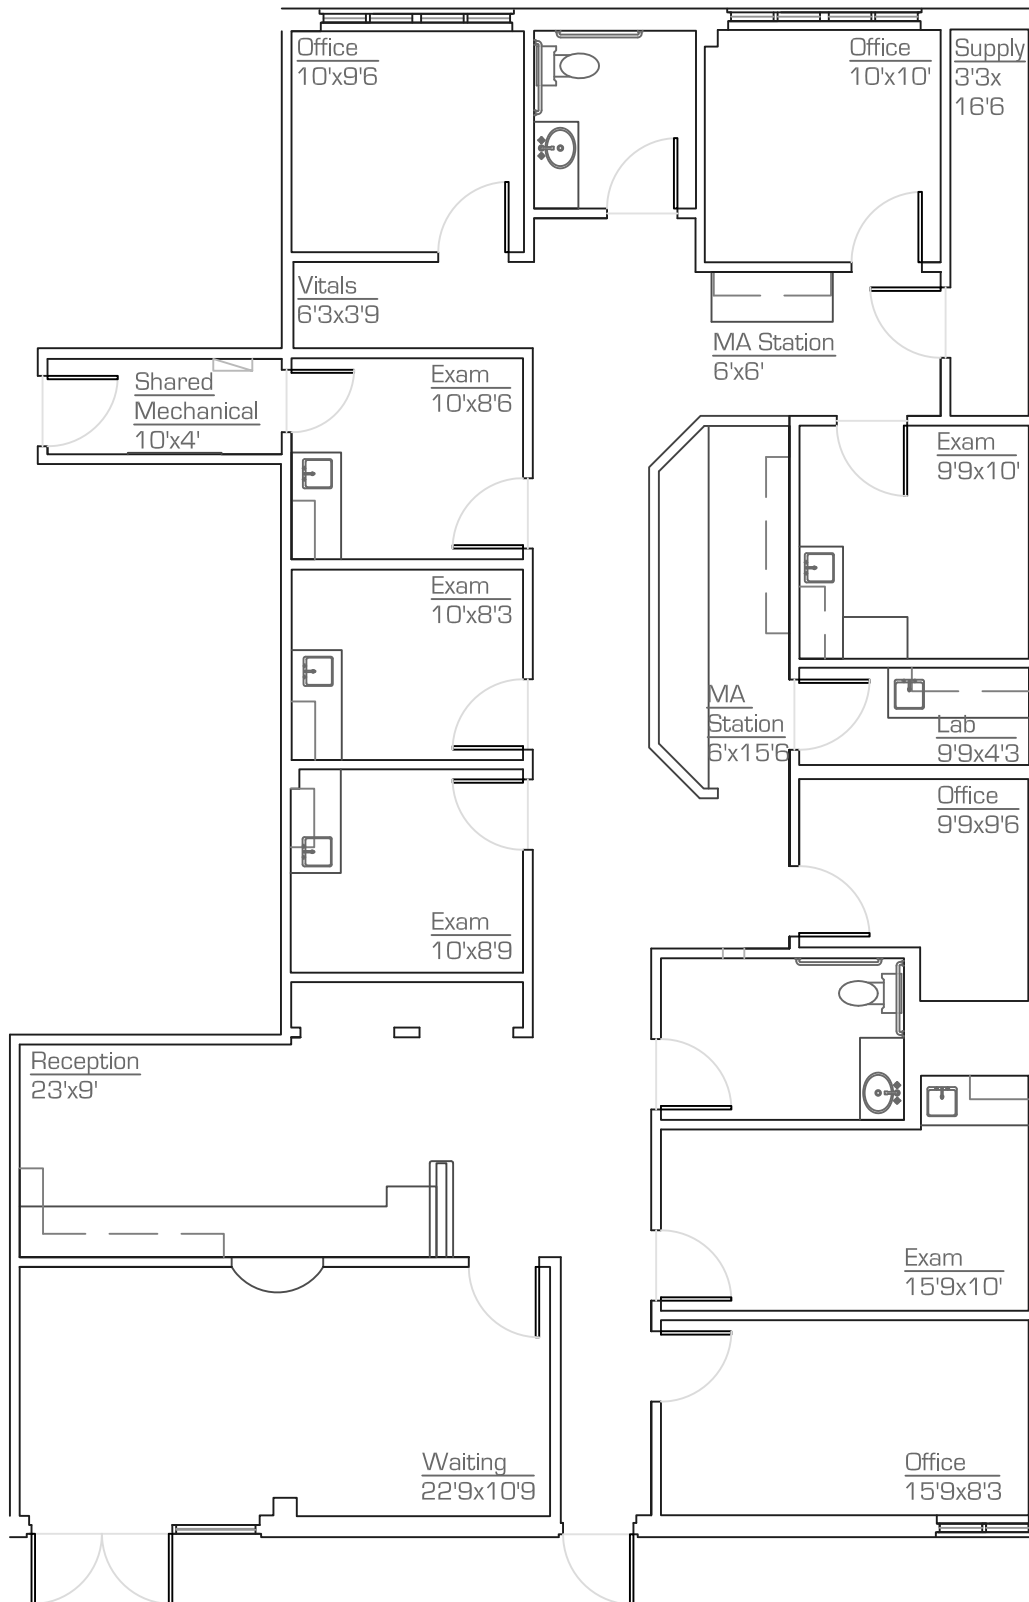

# 3921 East Baseline Road

Gilbert . Arizona

## Suite 111 - 2,527 RSF

### As-Built

scale: nts

January.2020

\*All dimensions are approximate at ± 3"

\*All information is of general nature

### precisionDIMENSIONS

as-built & design  
602. 790. 6412