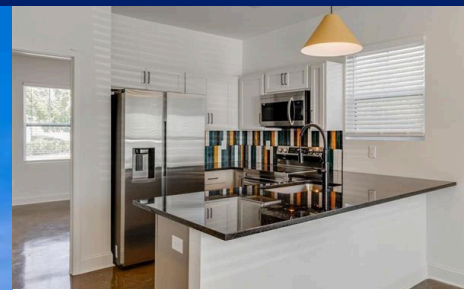

AVAILABLE FOR SALE

FOUR TOWNHOME APARTMENTS

\$1,600,000

408 S. SALUDA AVE | COLUMBIA, SC 29205

**FOUR - 3 BEDROOM / 3 BATH UNITS
RICHLAND COUNTY TMS # 11309-14-01**

Property Summary: Brand new construction. 100% leased through July 2026 with \$239,000 remaining in lease term. \$10,400 month through July 2025 and \$12,135 month through July 2026. Four townhome style apartments with a total of 12 bedrooms each with a full bath. Only 1.5 miles from USC campus, Williams Brice Stadium, and more.