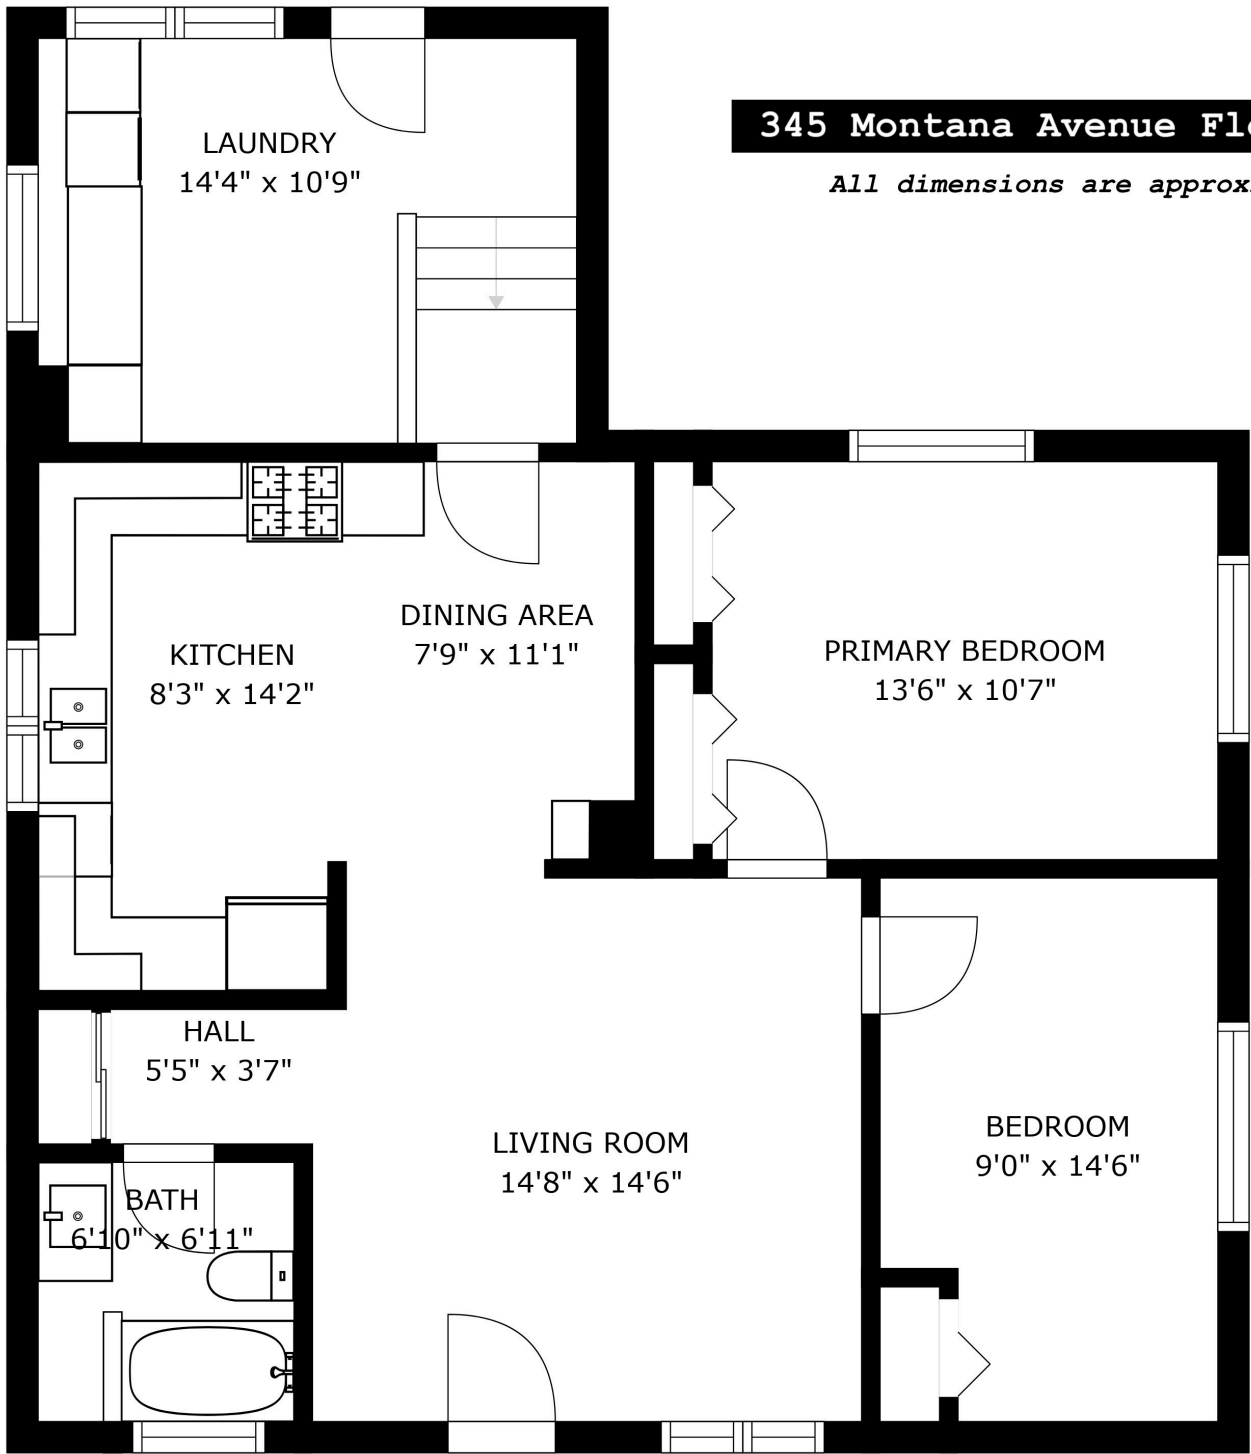

345 Montana Avenue Floor Plan

All dimensions are approximate

343 Montana Avenue Floor Plan

All dimensions are approximate

This FlōPlan floor plan is intended to represent the flow of the property and may not accurately represent the dimensions of each room or the property as a whole. Copyright © 2022 Financial Business Systems, Inc. All rights reserved.

341 Montana Avenue Floor Plan

All dimensions are approximate