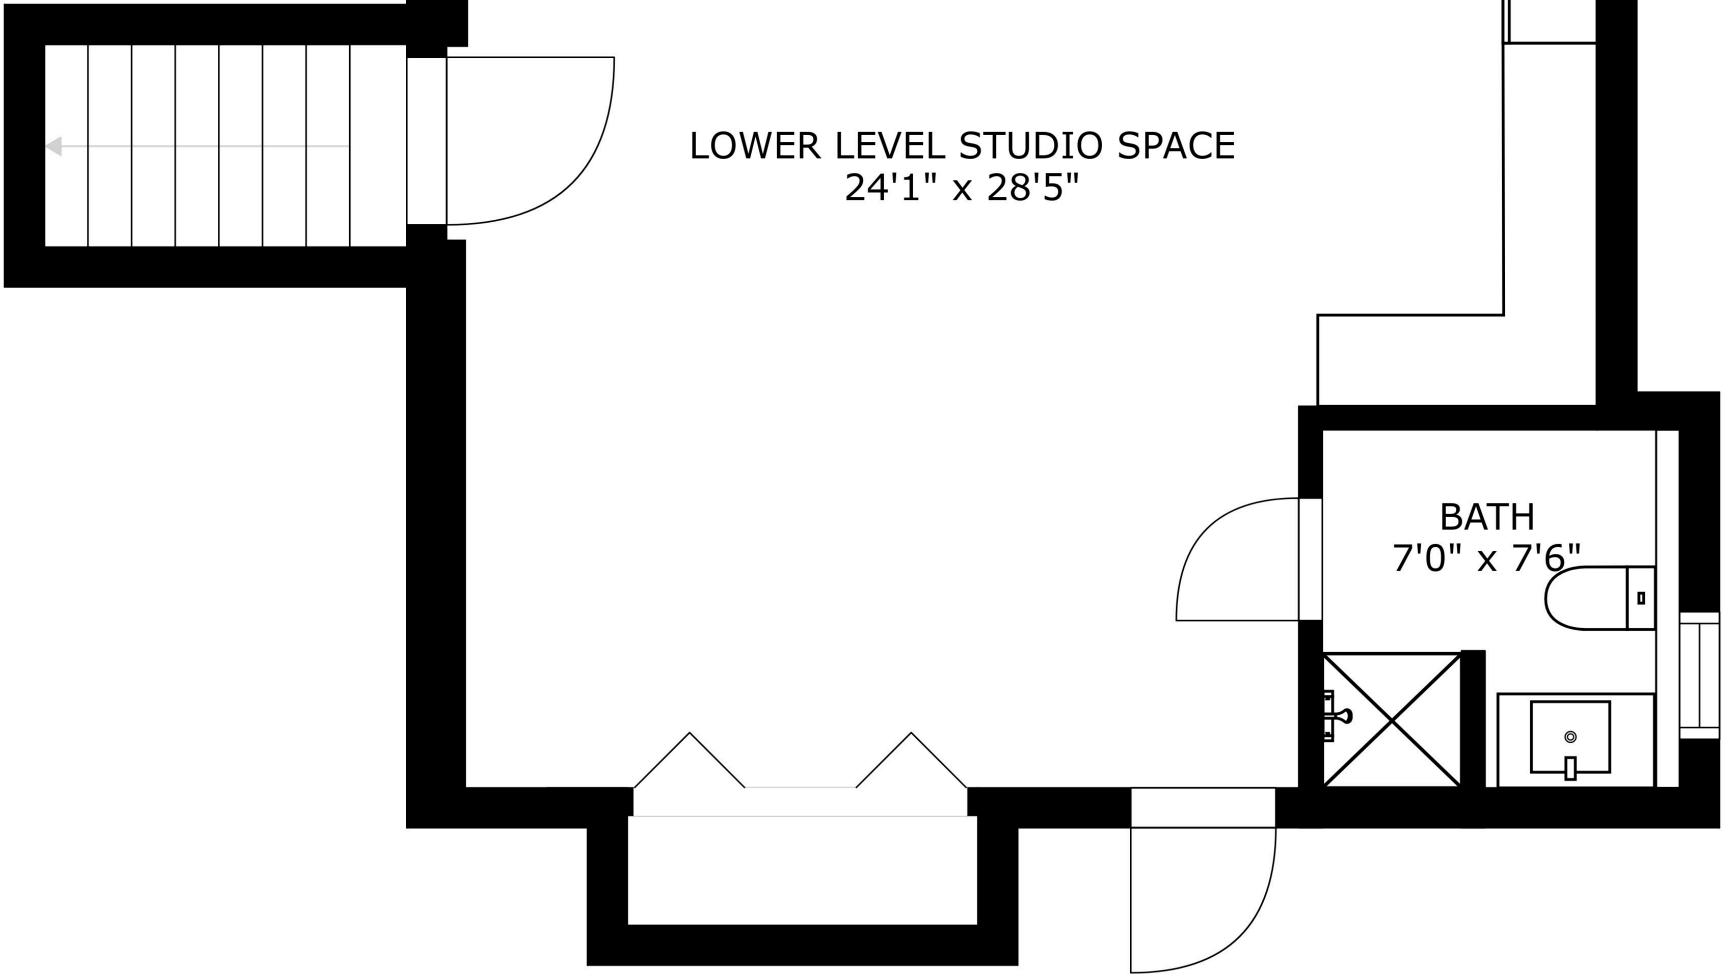

345 Montana Avenue Floor Plan

All dimensions are approximate

343 Montana Avenue Floor Plan

All dimensions are approximate

This FlōPlan floor plan is intended to represent the flow of the property and may not accurately represent the dimensions of each room or the property as a whole. Copyright © 2022 Financial Business Systems, Inc. All rights reserved.

341 Montana Avenue Floor Plan

All dimensions are approximate