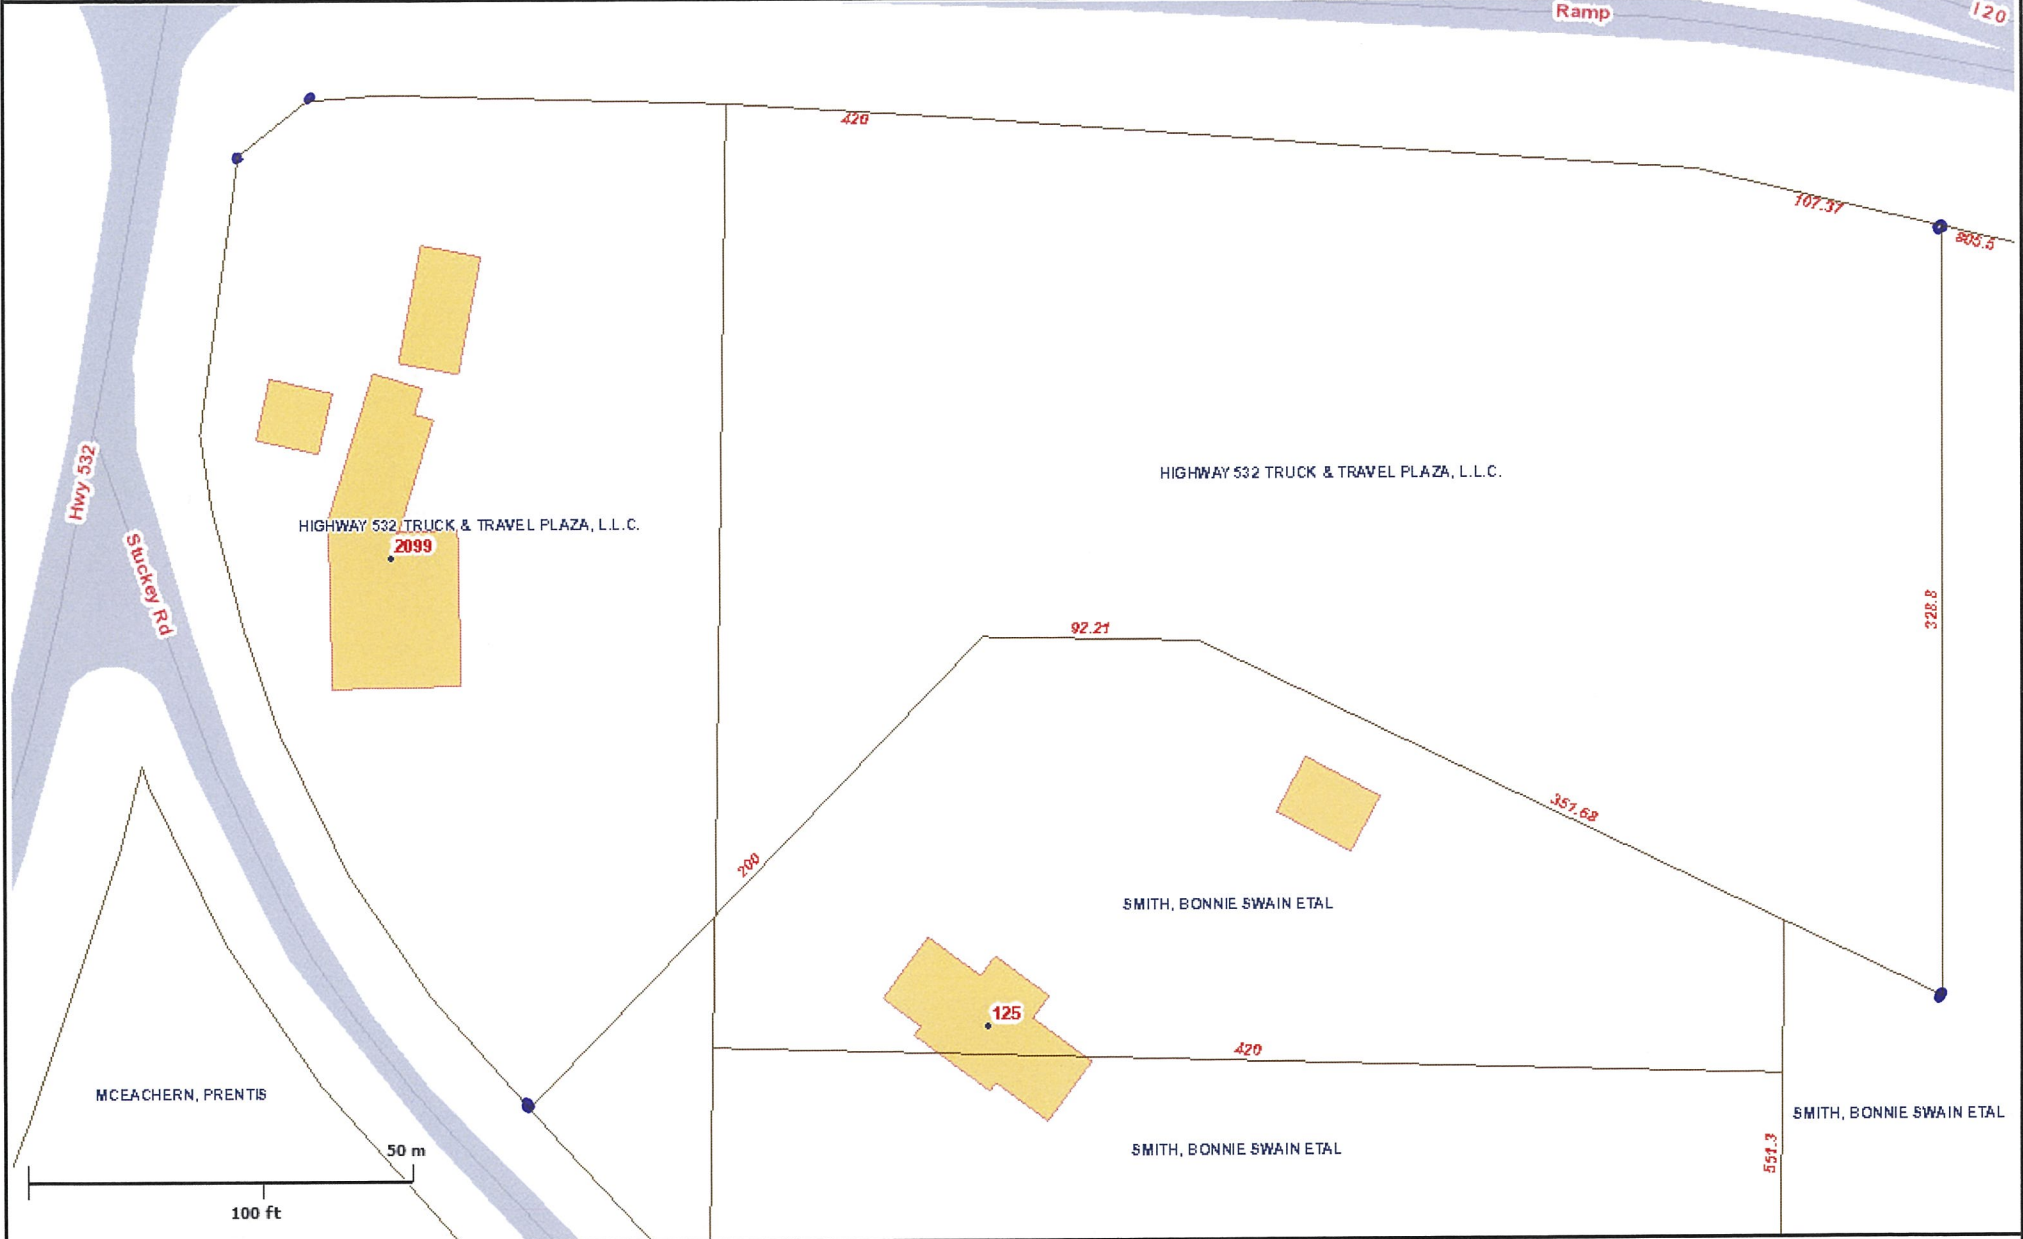

Hwy 532 Truck Stop Dimensions

DISCLAIMER: Every reasonable effort has been made to assure the accuracy of the parcel data presented. The Webster Parish Assessor makes no warranties, express or implied, regarding the completeness, reliability or suitability of the site data and assumes no liability associated with the use or misuse of said data. The Assessor retains the right to make changes and update data on this site at anytime without notification. The parcel data on the base map is used to locate, identify and inventory parcels of land in the Parish of Webster for assessment purposes only and is not to be used or interpreted as a legal survey or legal document. Additional data layers not originating in the Assessor's Offices are also presented for informational purposes only. Before proceeding in any legal matter, all data should be verified by contacting the appropriate parish or municipal office.