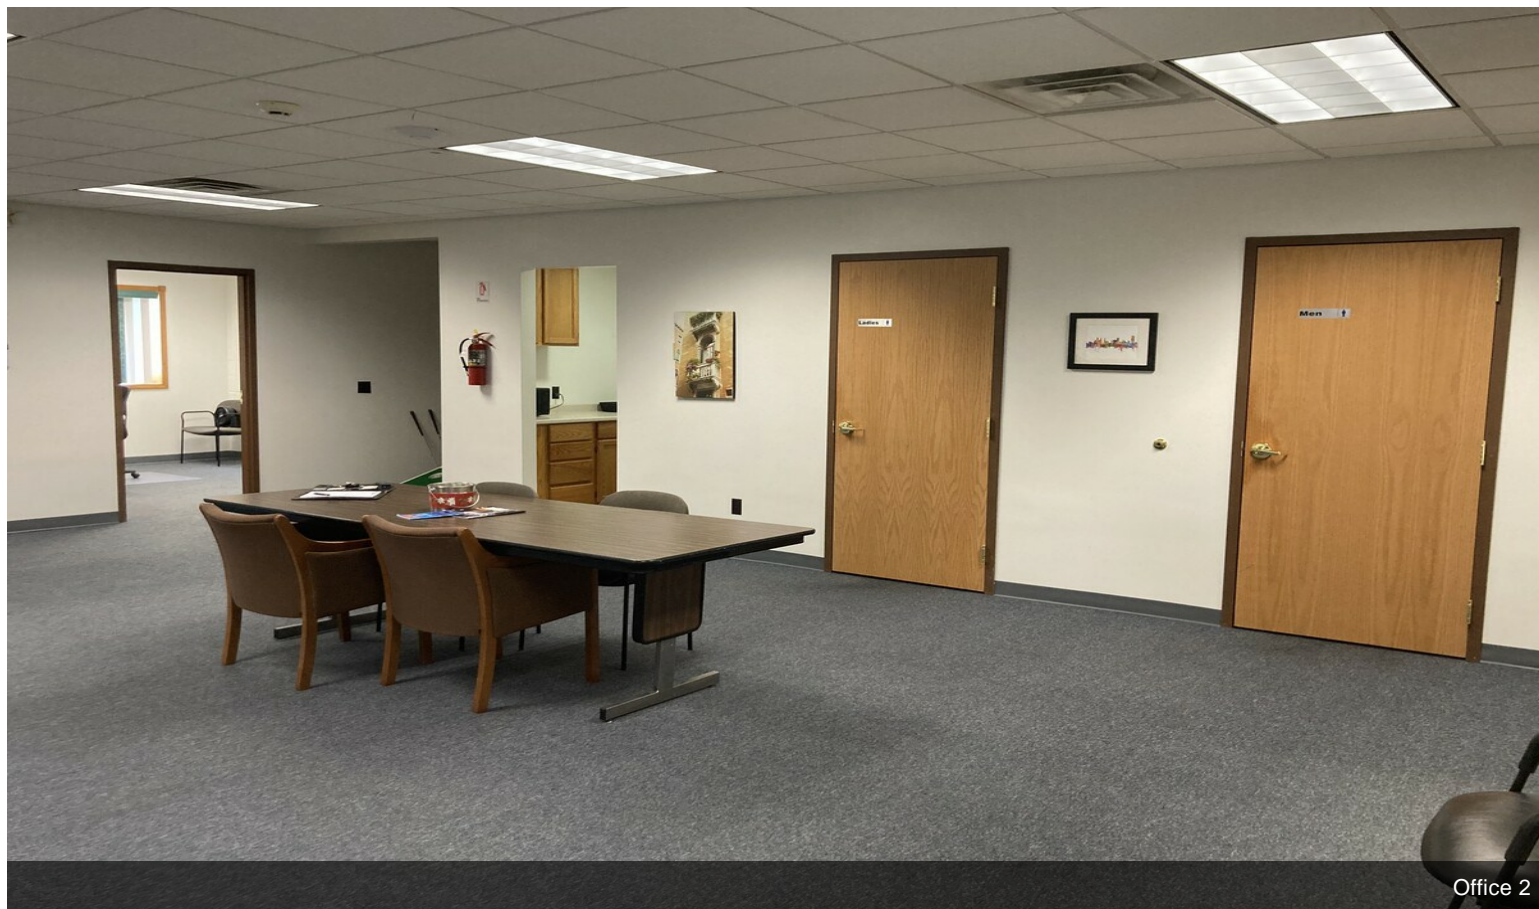

- 5000 sq ft Warehouse, 1000 sq ft of Office, 2 Office Bathrooms, 1 Warehouse Shower and Bathroom, Kitchenette, 800 sq ft Bullpen
- Warehouse Clear Span, 26 ft Clear, (4) 14' Overhead Doors with drive thru access, 1800 sq ft Fenced in Lot, EE Parking, Elevator
- Heavy Power 400 Amp/ 3 Phase, Radiant Warehouse Heat, Air Conditioned Office Space, 750 sq ft of Mezzanine Storage
- Centrally Located 1/4 mile away from 90 and 400 Express Way in Cheektowaga NY
- Space available for immediate lease

Flex space for lease!

2095 Old Union Rd, Cheektowaga, NY 14227

Best in class Flex Space available for lease. 5000 sq ft of Class A warehouse space and 1000 sq ft of clean office space. Superbly engineered warehouse space to accommodate 18 wheelers, 26 ft clear span, 3 Phase/400 Amp, (4) 14' Overhead Doors. This Property is centrally located 1/4 mile from the 90 and 400 Expressway in Cheektowaga.

Interior Photo

Interior Photo

Property Photos

IMG_8018

IMG_8015

Property Photos

Office 1

Office 2

Property Photos

Office 4

Office 12

Property Photos

Office 11

Office 7

Property Photos

IMG_8023