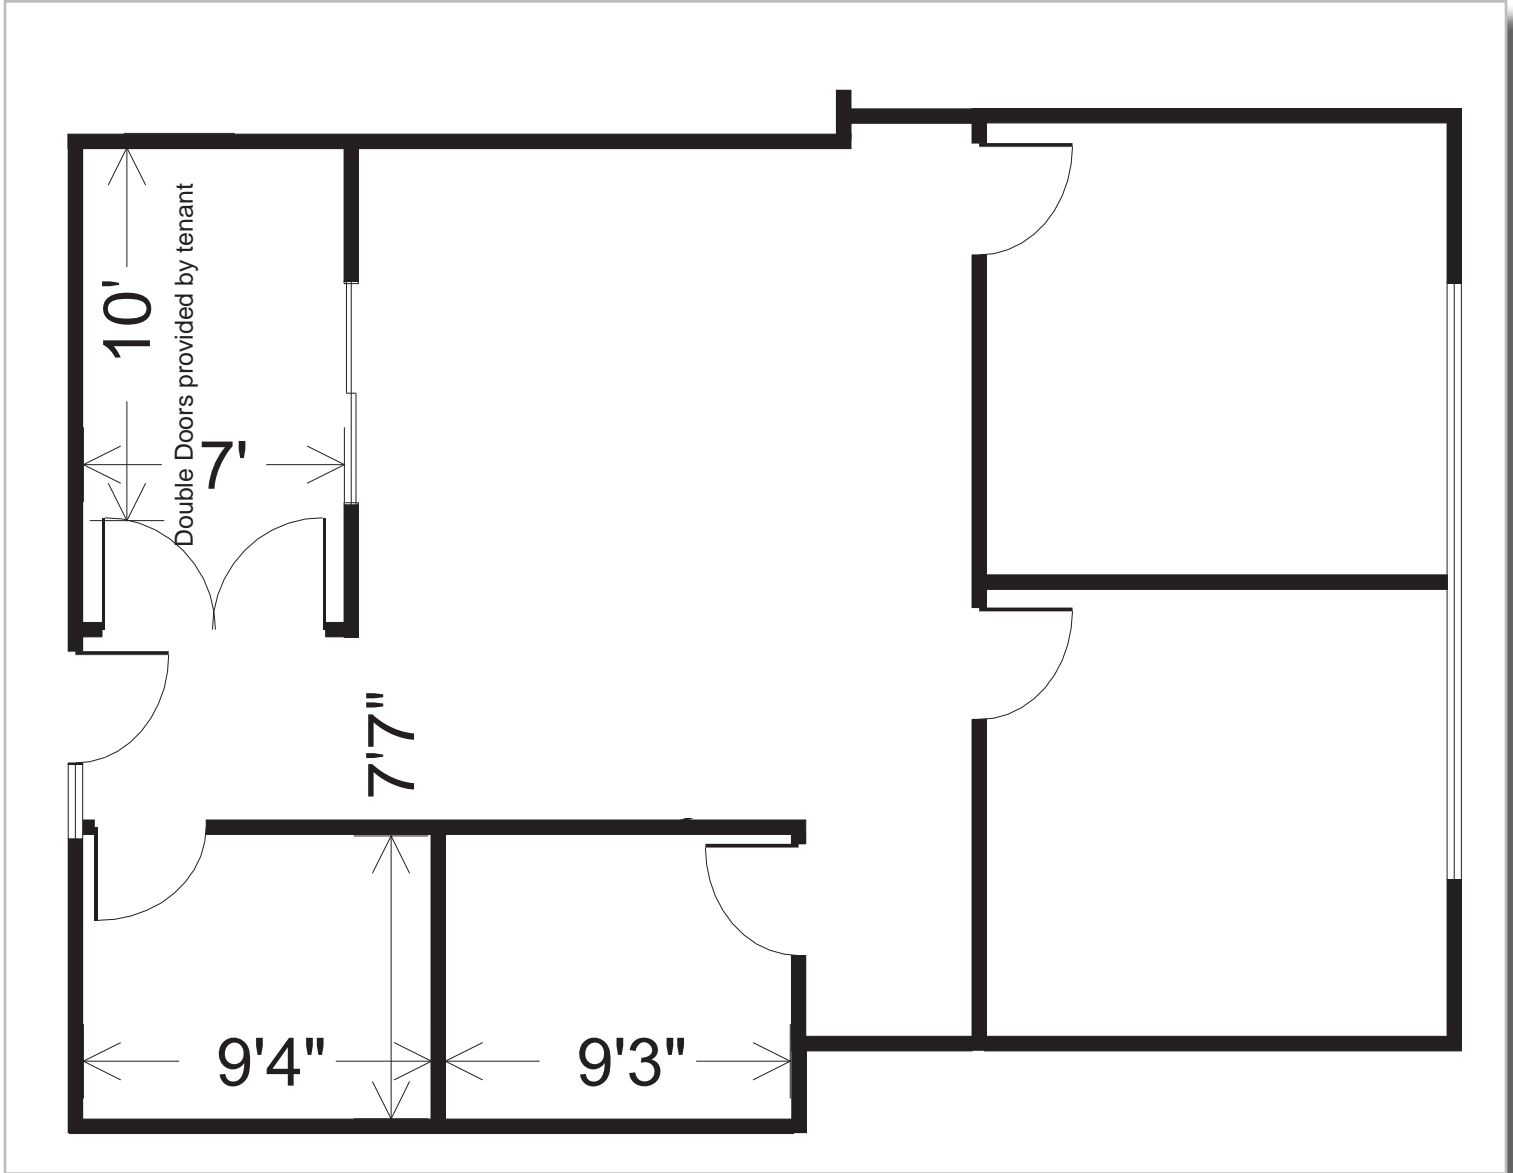

Grove Office Plaza 515 Grove Street Haddon Heights, NJ

Available 1st Floor | 2,800 sf

This document/email has been prepared by Wolf Commercial Real Estate, LLC for advertising and general information only. Wolf Commercial Real Estate, LLC makes no guarantees, representations or warranties of any kind, expressed or implied, regarding the information including, but not limited to, warranties of content, accuracy and reliability. Any interested party should undertake their own inquiries as to the accuracy of the information.

© 2013. All rights reserved.

Grove Office Plaza 515 Grove Street Haddon Heights, NJ

Available 3rd Floor | 1,000 sf

This document/email has been prepared by Wolf Commercial Real Estate, LLC for advertising and general information only. Wolf Commercial Real Estate, LLC makes no guarantees, representations or warranties of any kind, expressed or implied, regarding the information including, but not limited to, warranties of content, accuracy and reliability. Any interested party should undertake their own inquiries as to the accuracy of the information.