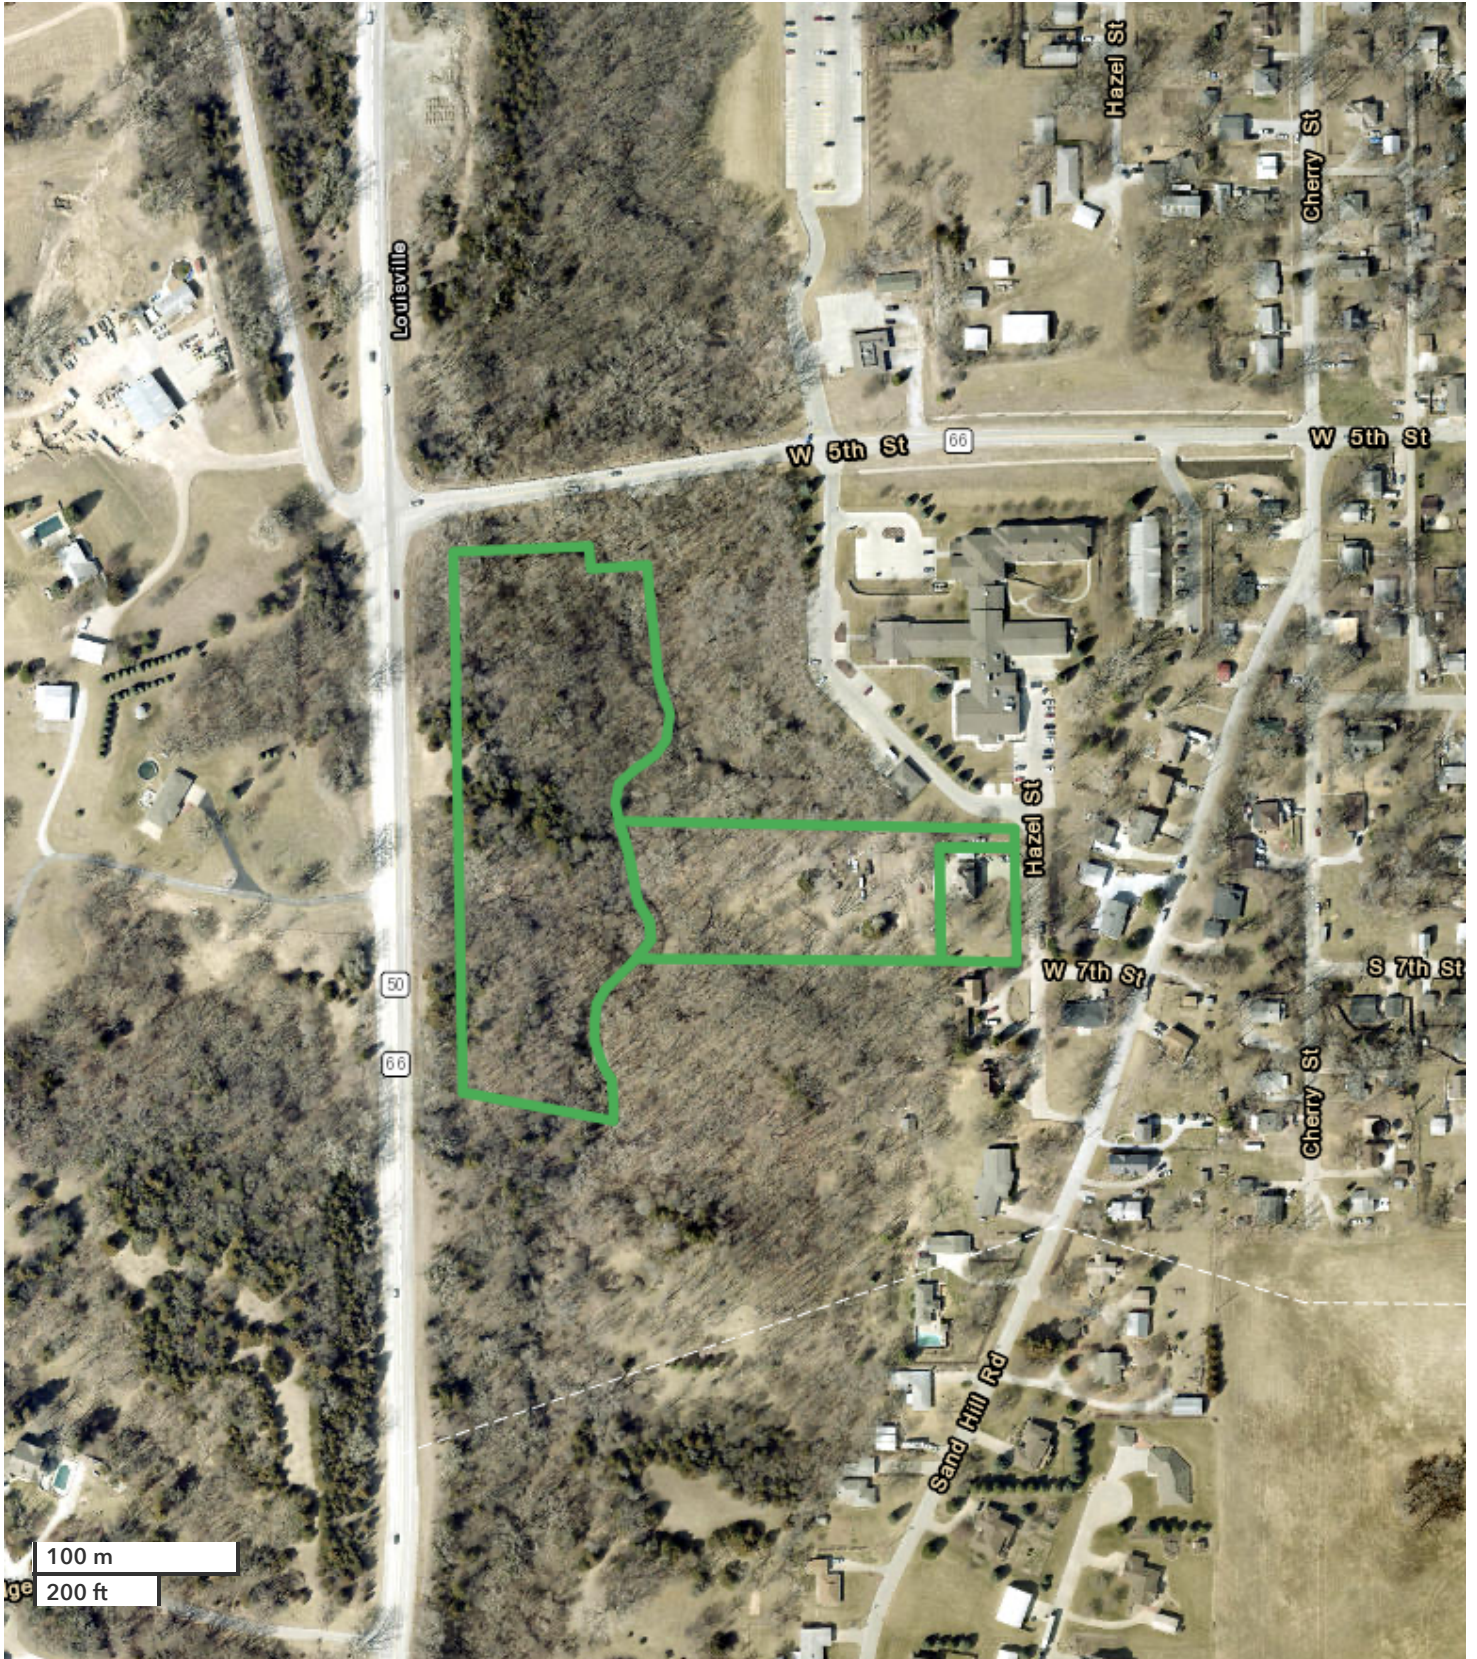

RYAN SCHROETER, ALC
Land Broker
RRS@NationalLand.com
402-699-4250
402-965-0880

AARON GRAHAM, ALC
Land Professional
aaron@nationalland.com
402-210-5190
855-384-5263

Louisville Highway 50 Frontage
Cass County, NE
7.78 +/- Acres
\$1,195,000

All boundary lines noted in pictures, aerials or maps should be considered estimates and not relied on as legal documents or descriptions.