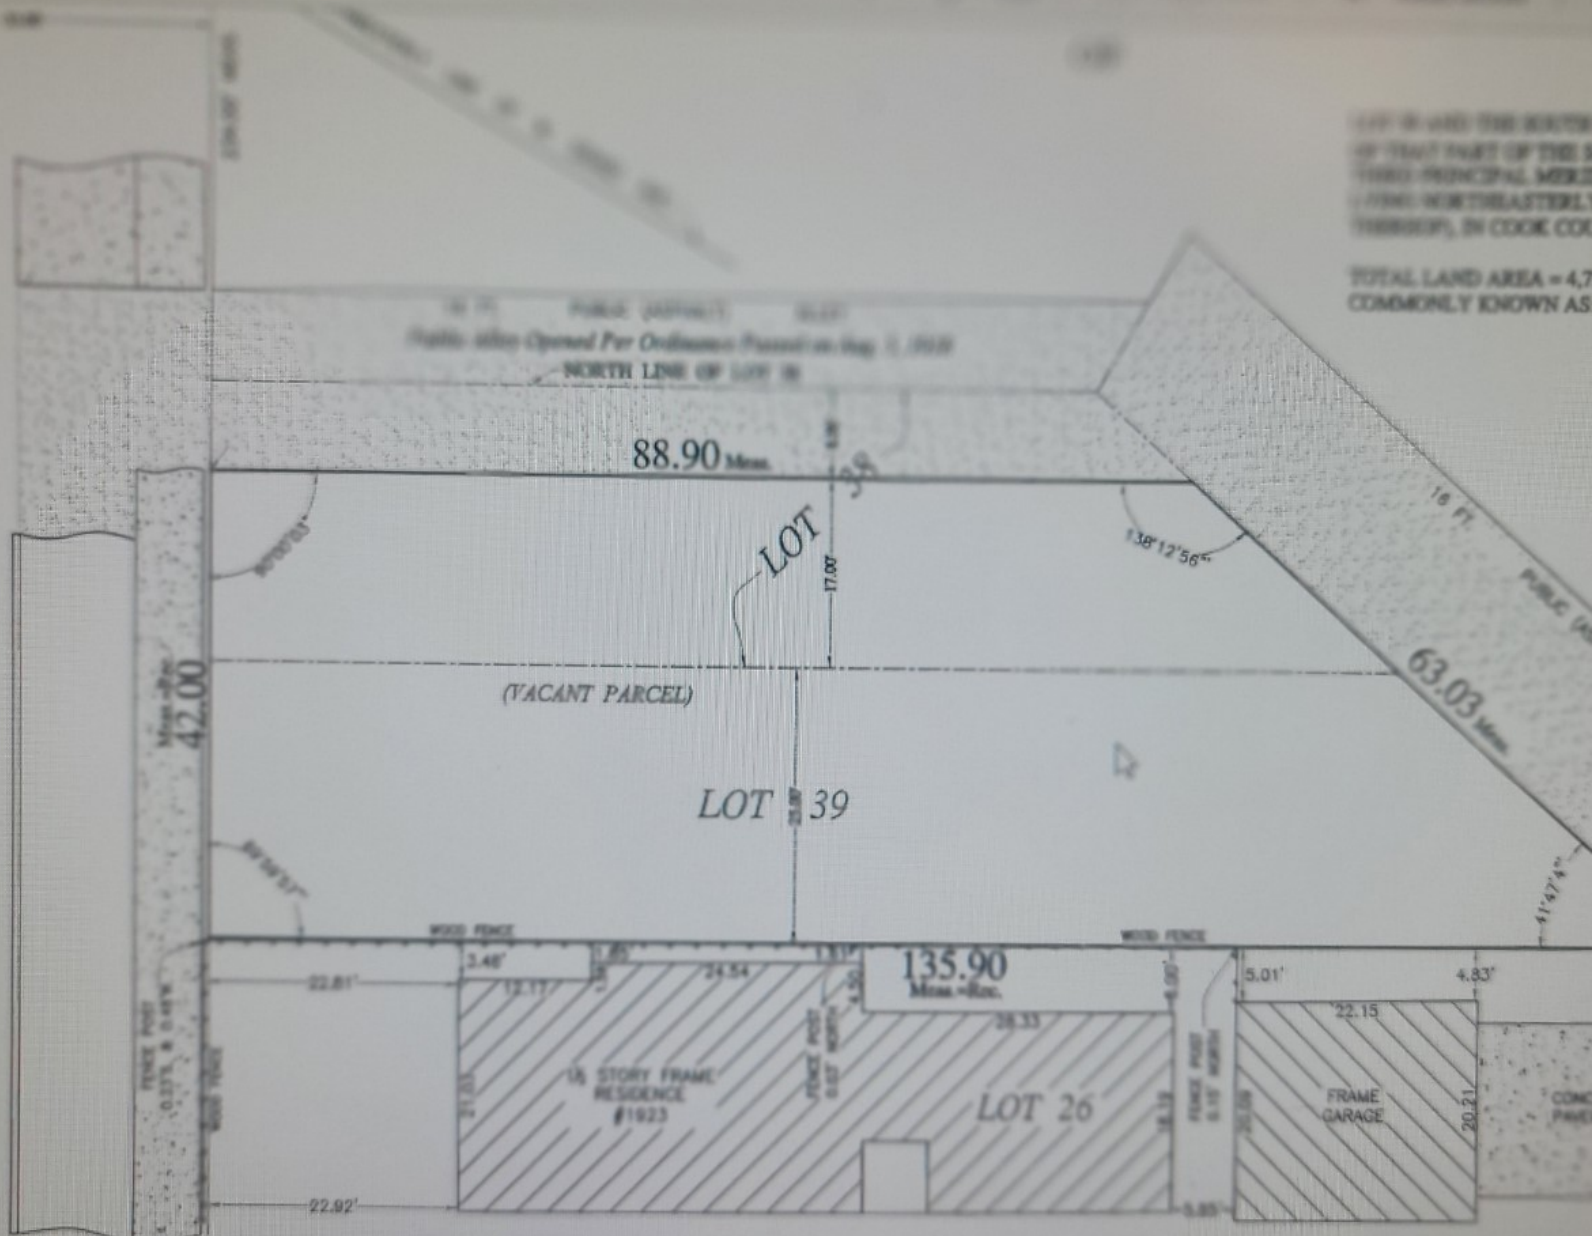

LOT 26 AND THE NORTH
 OF THAT PART OF THE 5
 THIRD PRINCIPAL MERID
 TOWNSHIP, IN COOK CO
 TOTAL LAND AREA - 4.7
 COMMONLY KNOWN AS

ON THE PLAT HEREON
 AND FOR ACCURACY
 TITLE OR DEED.
 MED FROM SCALING.
 ARE SHOWN ONLY WHERE
 APS, OTHERWISE REFER TO
 PER CUSTOMER REQUEST.

feet.