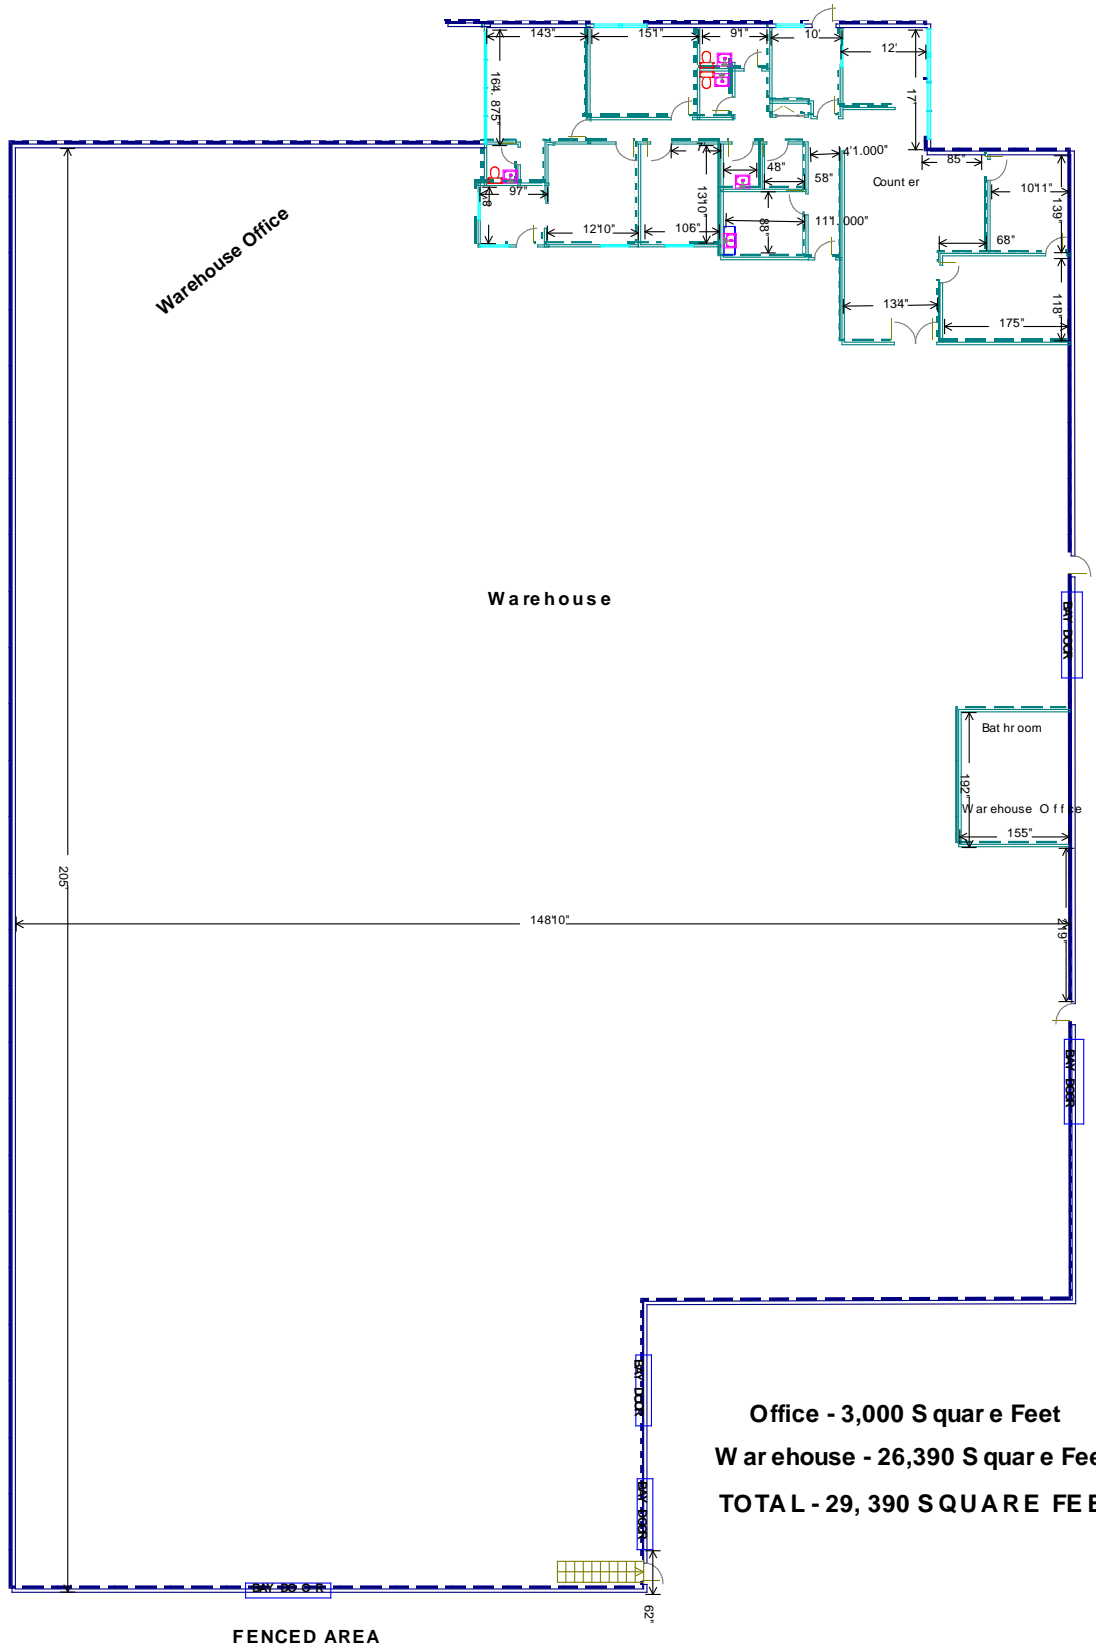

9159 WALLISVILLE ROAD

Office - 3,000 S quar e Feet
W ar ehouse - 26,390 S quar e Feet
TOTAL - 29, 390 S QUARE FEET

FENCED AREA