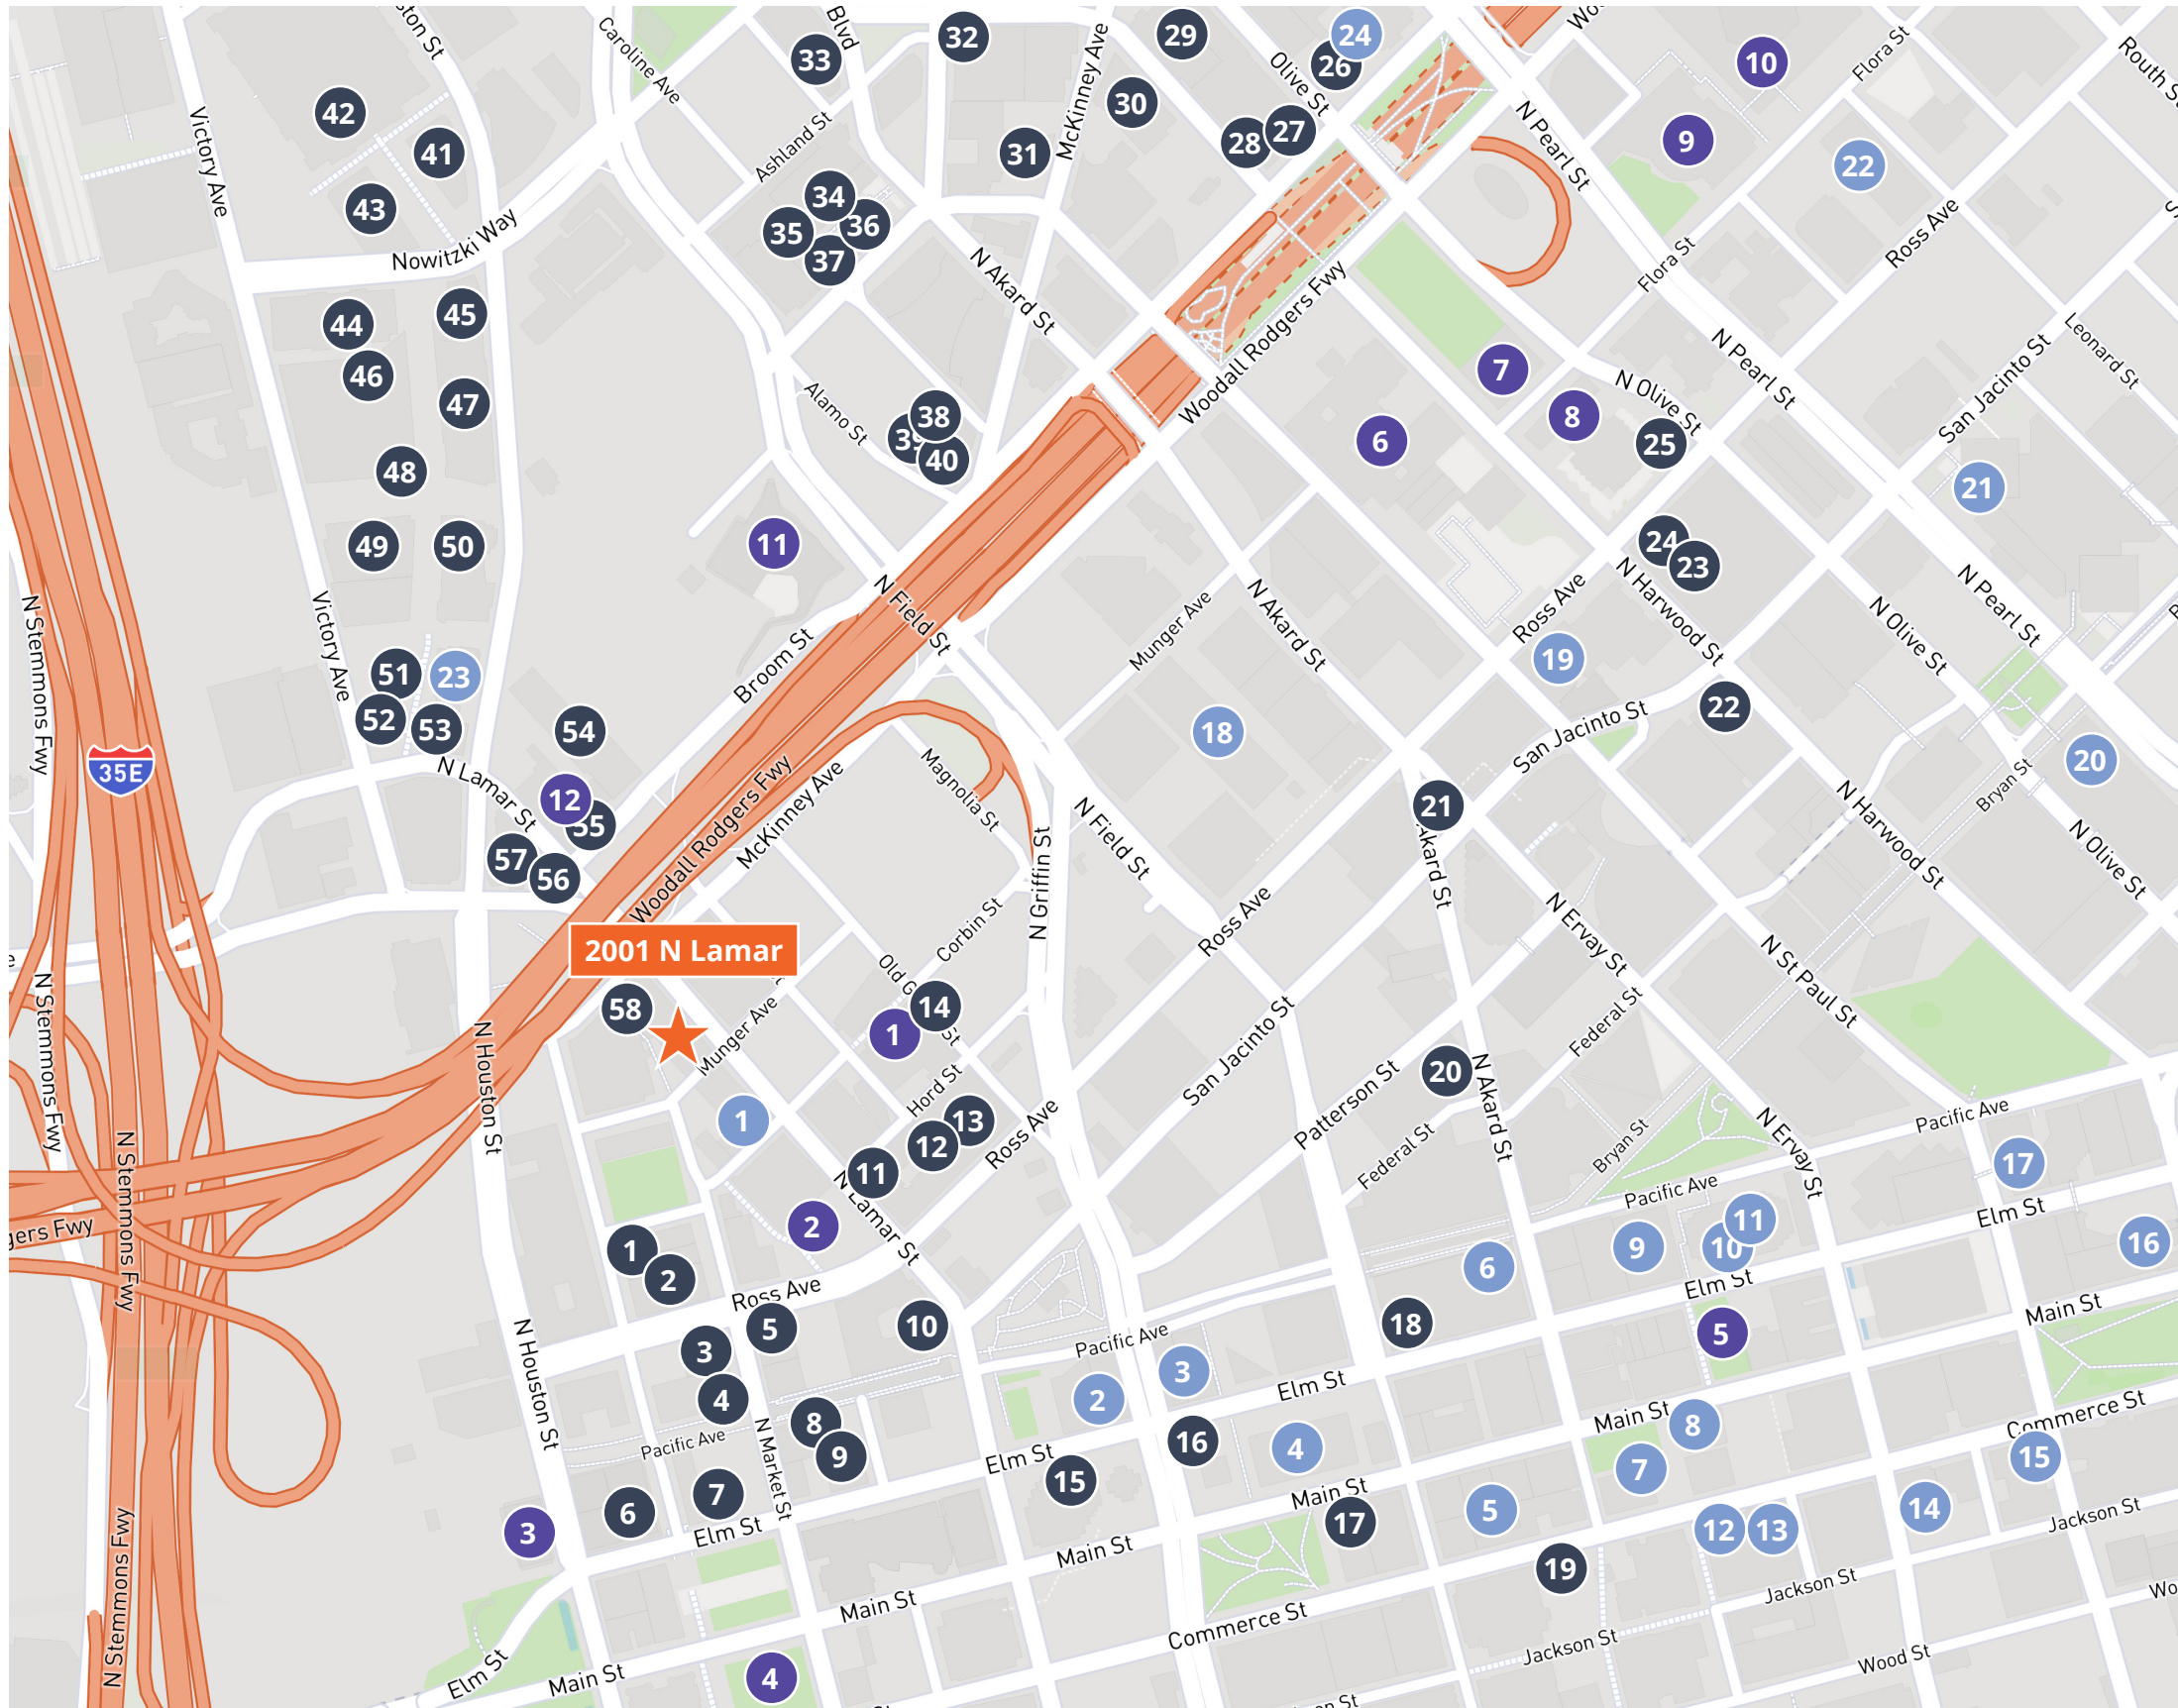

Walkable area amenities

ATTRACTIONS

- 1 The Dallas World Aquarium
- 2 Museum of Illusions Dallas
- 3 The Sixth Floor Museum at Dealey Plaza
- 4 John F. Kennedy Memorial Plaza
- 5 Giant Eyeball
- 6 Dallas Museum of Art
- 7 Nasher Sculpture Center
- 8 Crow Museum of Asian Art of The University of Texas at Dallas
- 9 Dallas Symphony Orchestra at Meyerson Symphony Center
- 10 Winspear Opera House
- 11 Perot Museum of Nature and Science
- 12 House of Blues Dallas

RESTAURANTS

- | | |
|---------------------------------|-----------------------------------|
| 1 Ellen's | 31 Doc B's |
| 2 Rj Mexican Cuisine | 32 Mexican Sugar |
| 3 3Eleven Kitchen and Cocktails | 33 Wagamama |
| 4 Corner Bakery | 34 Royal 38 |
| 5 Y.O. Ranch Steakhouse | 35 TacoLingo Tex-Mex |
| 6 Subway | 36 The Henry |
| 7 Record Grill | 37 North Italia |
| 8 Family Thais Asian Bistro | 38 Taqueria La Ventana |
| 9 Chet's Dallas | 39 Meso Maya Comida y Copas |
| 10 Williams Chicken | 40 El Fenix |
| 11 Tejas Taco Factory | 41 Chop Shop Victory Park |
| 12 The Empanada Cookhouse | 42 Golden Lion Grill |
| 13 Shivas Bar and Grill | 43 Hero by HG |
| 14 Eighteen-O-One Restaurant | 44 Black Tap Craft Burgers & Beer |
| 15 Asia Wok | 45 Villa Azur Dallas |
| 16 Chef Wang | 46 Starbucks |
| 17 Wing Bucket | 47 Insomnia Cookies |
| 18 Monarch | 48 Chipotle Mexican Grill |
| 19 The Exchange Hall | 49 Mesero-Victory Park |
| 20 Salsa Limon | 50 Billy Can Can |
| 21 Dakota's Steakhouse | 51 JINYA Ramen Bar |
| 22 Snappy Salads Harwood | 52 Hatchways Cafe |
| 23 400 Gradi Dallas | 53 Medina Oven & Bar |
| 24 Mendocino Farms | 54 Foundation Room Dallas |
| 25 Sloane's Corner | 55 House of Blues Dallas |
| 26 Perry's Steakhouse | 56 Hooters |
| 27 Mi Cocina | 57 Dick's Last Resort |
| 28 Miriam Cocina Latina | 58 The Operators Club |
| 29 STK Dallas | <small>(Opens Fall 2023)</small> |
| 30 Haywire | |