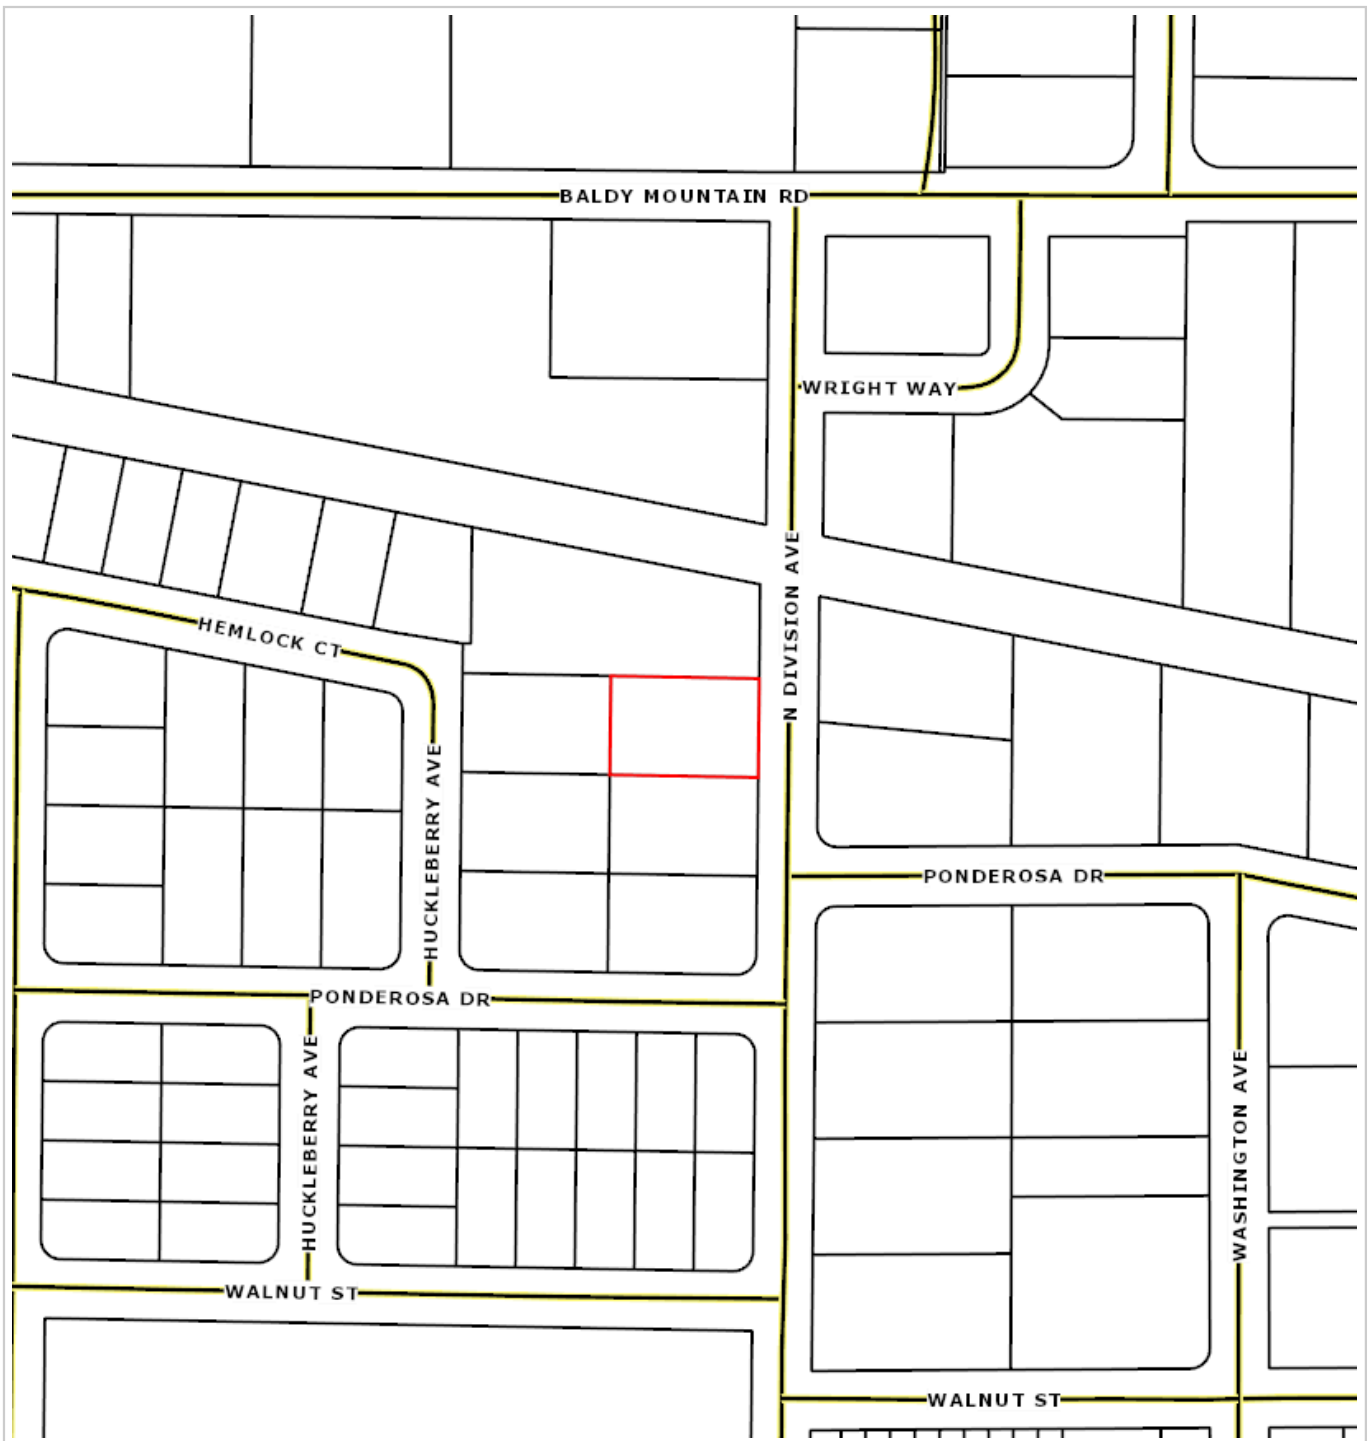

Aerial Map

Parcel ID: RPS73080000SU0A

Sentry Dynamics, Inc. and its customers make no representations, warranties or conditions, express or implied, as to the accuracy or completeness of information contained in this report.

Street Map

Parcel ID: RPS73080000SU0A

Sentry Dynamics, Inc. and its customers make no representations, warranties or conditions, express or implied, as to the accuracy or completeness of information contained in this report.

Zoning Map

Parcel ID: RPS73080000SU0A

Sentry Dynamics, Inc. and its customers make no representations, warranties or conditions, express or implied, as to the accuracy or completeness of information contained in this report.