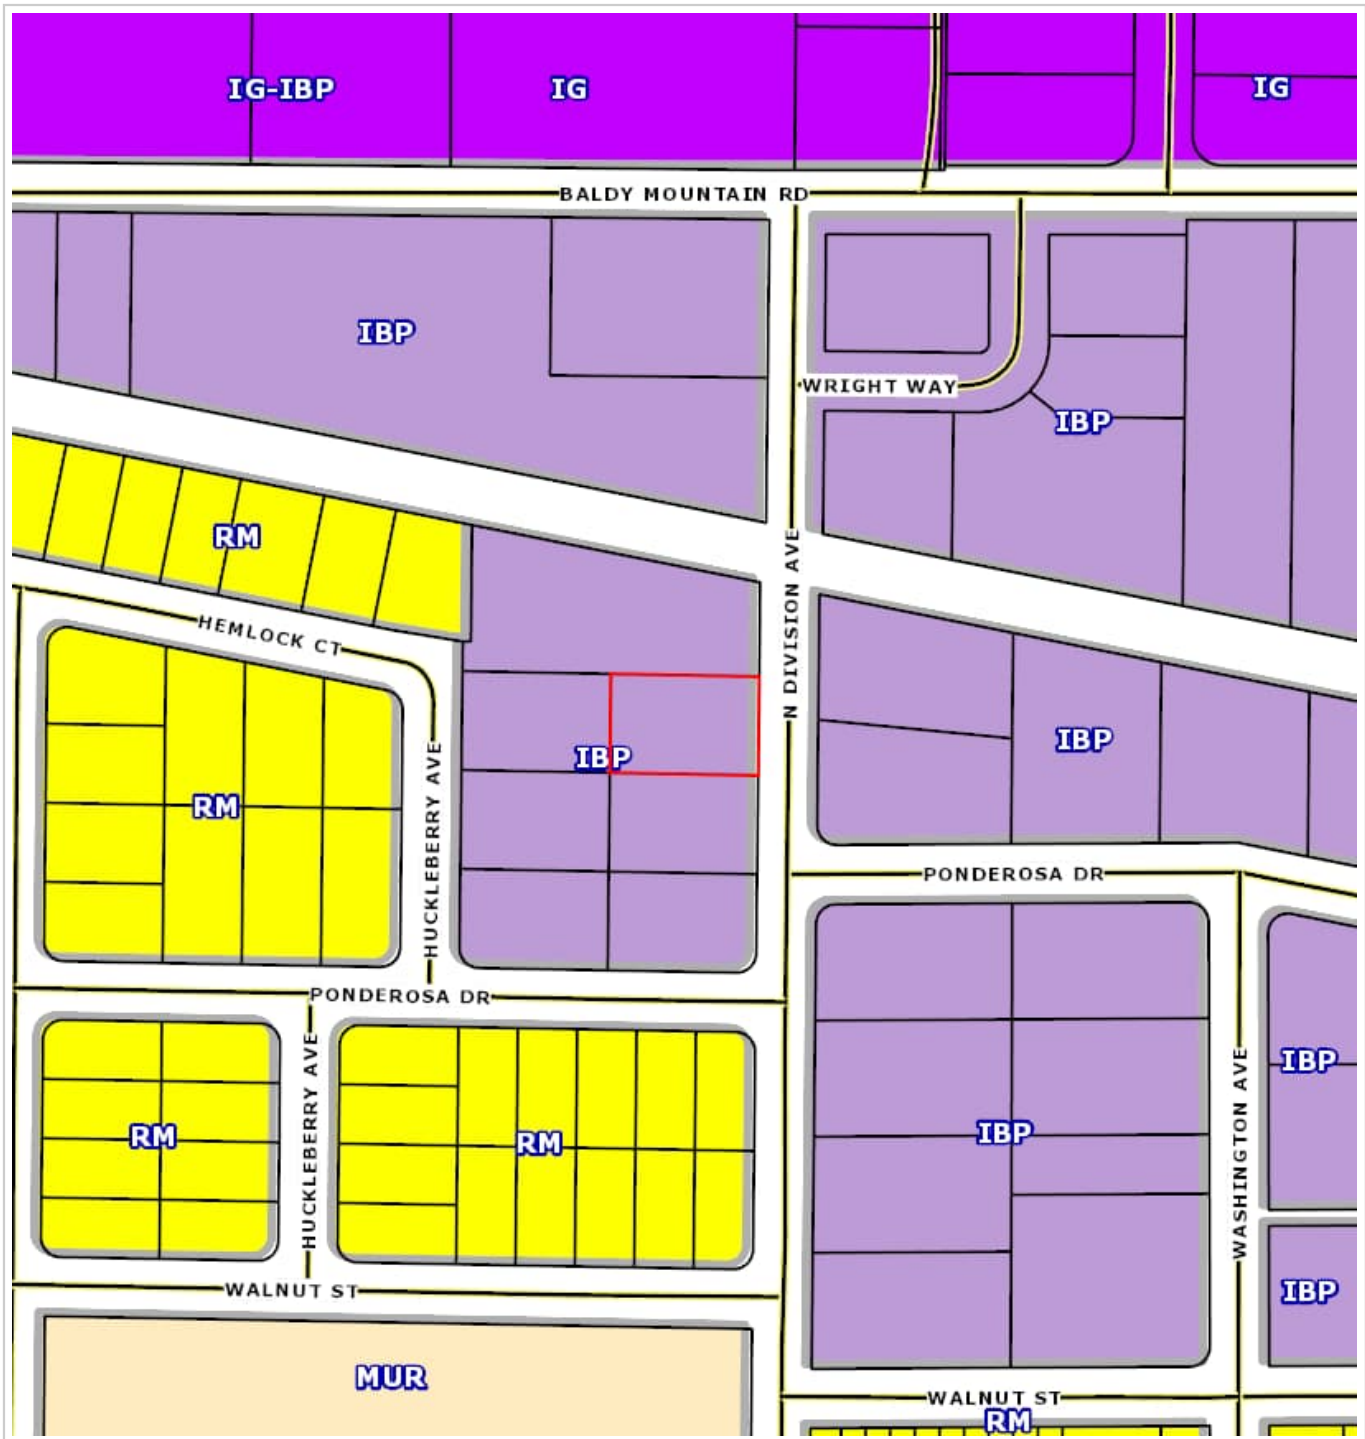

Aerial Map

Parcel ID: RPS73080000SU0A

Sentry Dynamics, Inc. and its customers make no representations, warranties or conditions, express or implied, as to the accuracy or completeness of information contained in this report.

Street Map

Parcel ID: RPS73080000SU0A

Sentry Dynamics, Inc. and its customers make no representations, warranties or conditions, express or implied, as to the accuracy or completeness of information contained in this report.

Zoning Map

Parcel ID: RPS73080000SU0A

Sentry Dynamics, Inc. and its customers make no representations, warranties or conditions, express or implied, as to the accuracy or completeness of information contained in this report.