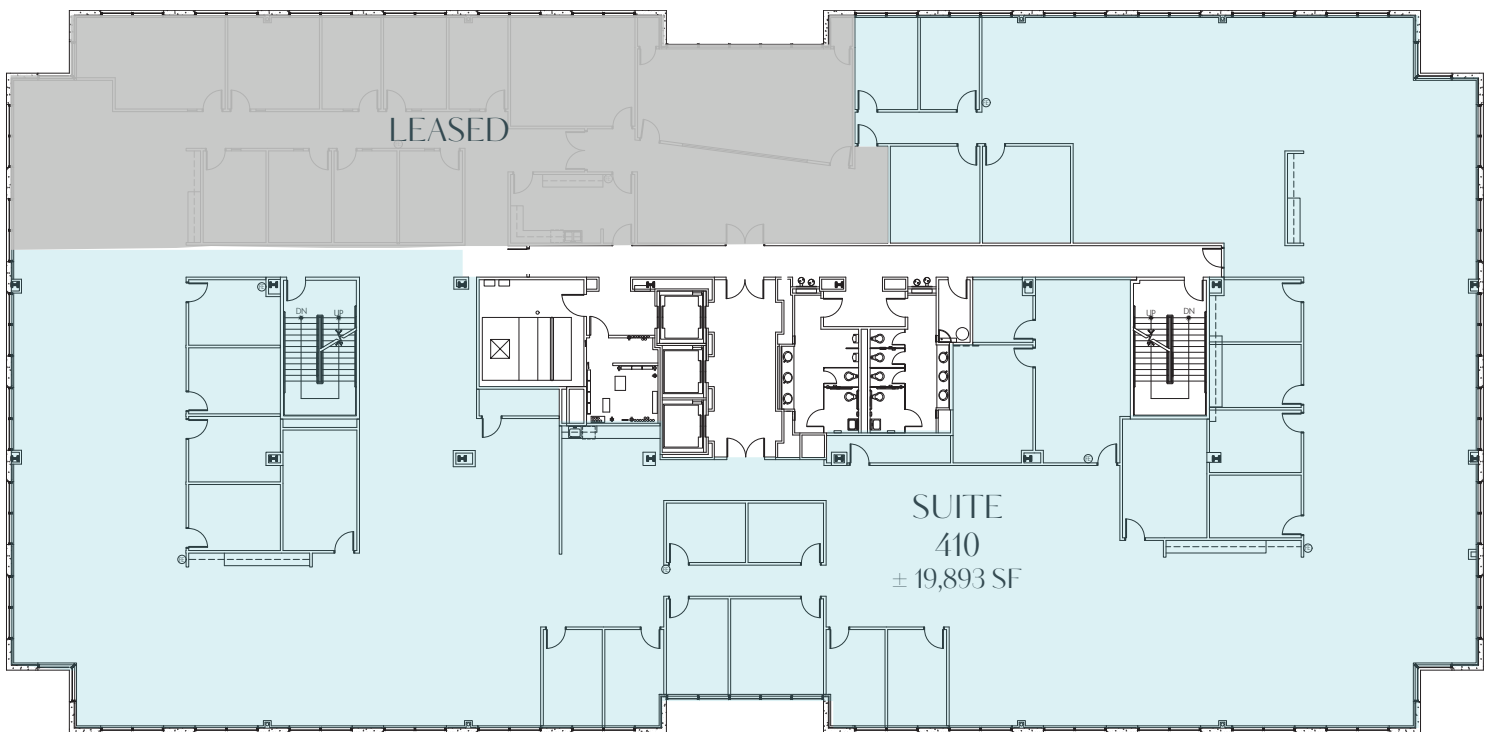

Suite 350 - Third Floor

± 8,545 RSF

**combined 3rd & 4th floors - ± 28,438 SF*

Suite 410 - Fourth Floor

± 19,893 RSF

**combined 3rd & 4th floors - ± 28,438 SF*

Suite 170 - First Floor

± 5,123 RSF