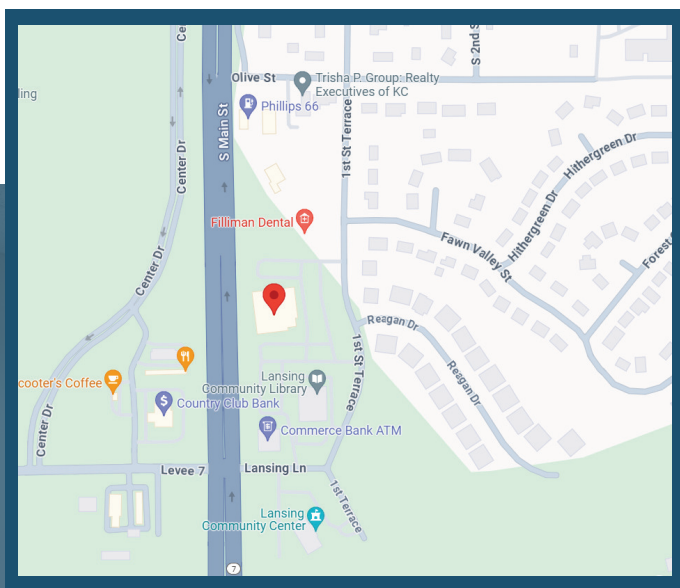

OFFICE SPACE FOR LEASE

Formerly the Rock Creek Medical Plaza, Seven12 Station is the latest health and wellness hub of Lansing.

The property offers 24/7 gym access, physical therapy, chiropractic care, a med spa, massage therapy, and a coffee shop with event space as well as single office space for rent.

Reception Desk
Waiting Area
Treatment Rooms
Restroom
Office Space
Storage

**712 1st Terrace
Lansing, KS 66043**

Contact Matt Warner
Owner/Agent
913-547-5223
matt@metrokcrentals.com

**GREAT LOCATION
NEAR INTERSECTION
K-7 AND 4-H ROAD**

**SEVEN²
STATION**