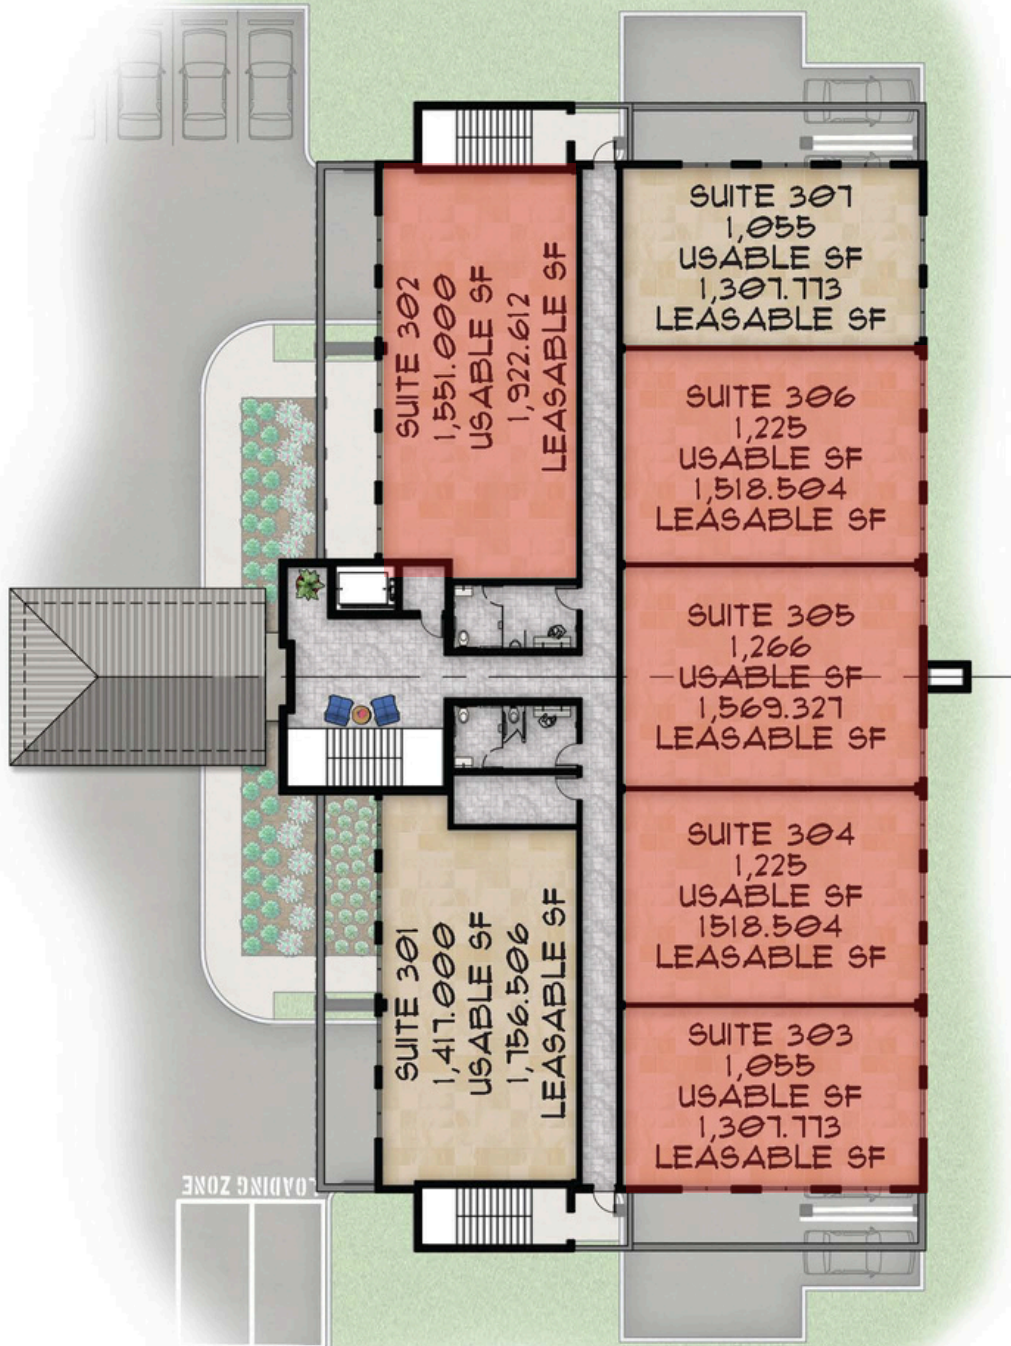

Site Plan

6100 TRAIL BLVD.  
NAPLES, FL 34108  
Bay Pines Medical Center

Parking Garage / Lobby

Floorplan - 2nd Floor

SOLD

Sample Floorplan - Suites 201 and 301  
Customize for your Practice

Floorplan - 3rd Floor

SOLD

6100 TRAIL BLVD.  
NAPLES, FL 34108  
Bay Pines Medical Center

Sample Floorplan - Suite 307  
Customize for your Practice

3RD FLOOR PLAN  
SCALE: 3/16" = 1'-0" 

6100 TRAIL BLVD.  
 NAPLES, FL 34108  
 Bay Pines Medical Center