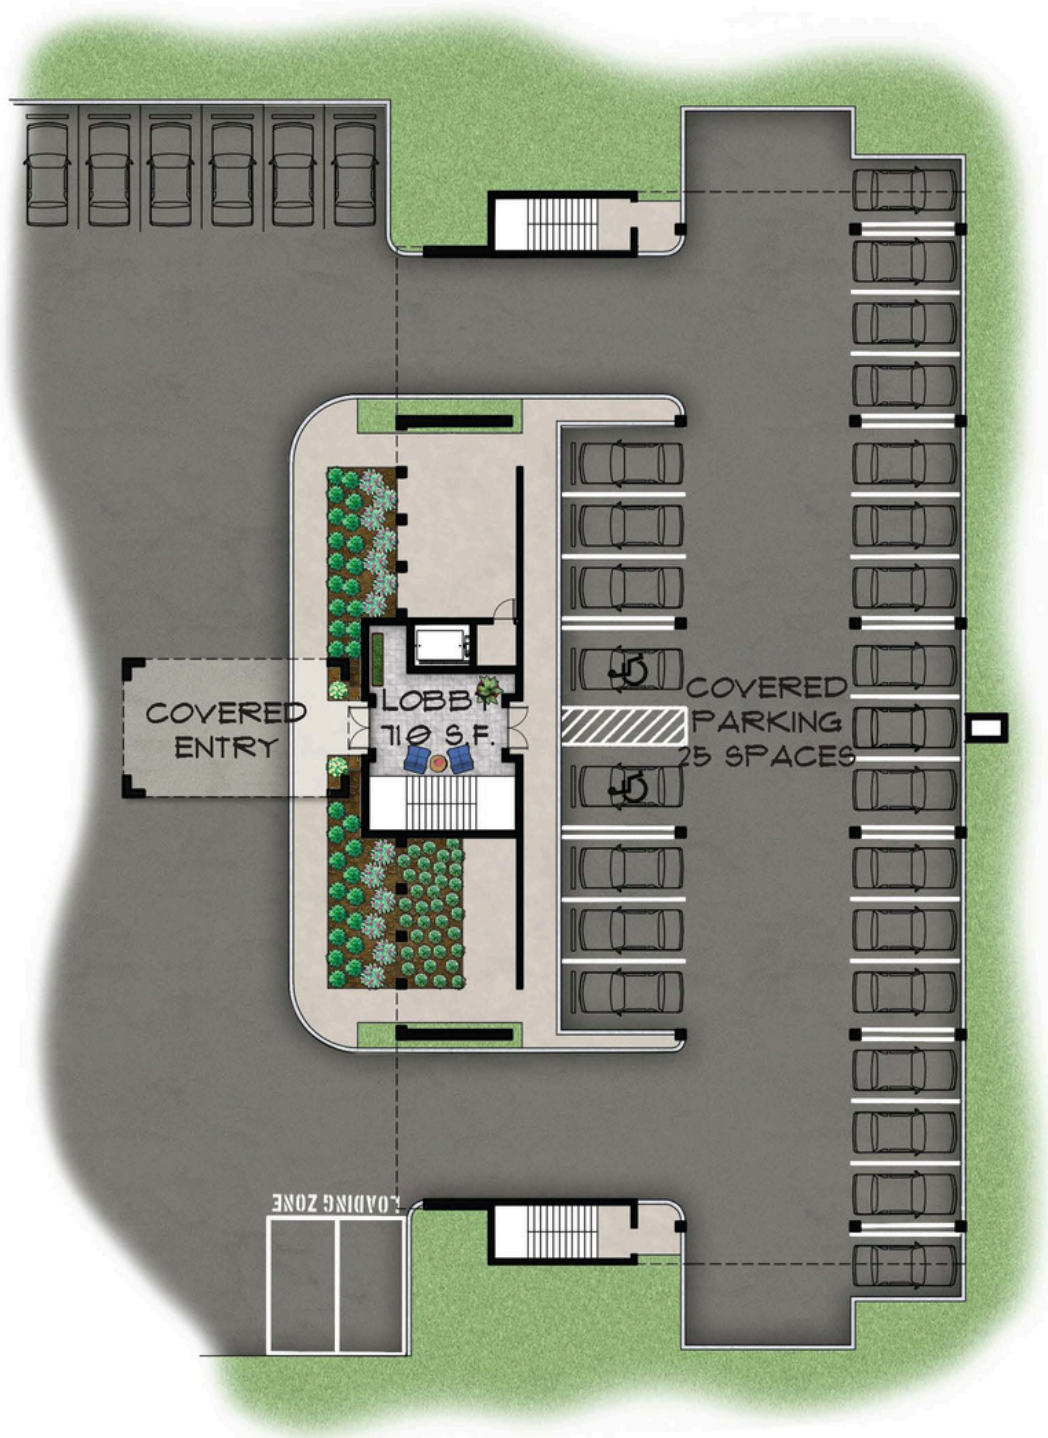

Site Plan

6100 TRAIL BLVD.  
NAPLES, FL 34108  
Bay Pines Medical Center

Parking Garage / Lobby

Floorplan - 2nd Floor

SOLD

Sample Floorplan - Suites 201 and 301  
Customize for your Practice

Floorplan - 3rd Floor