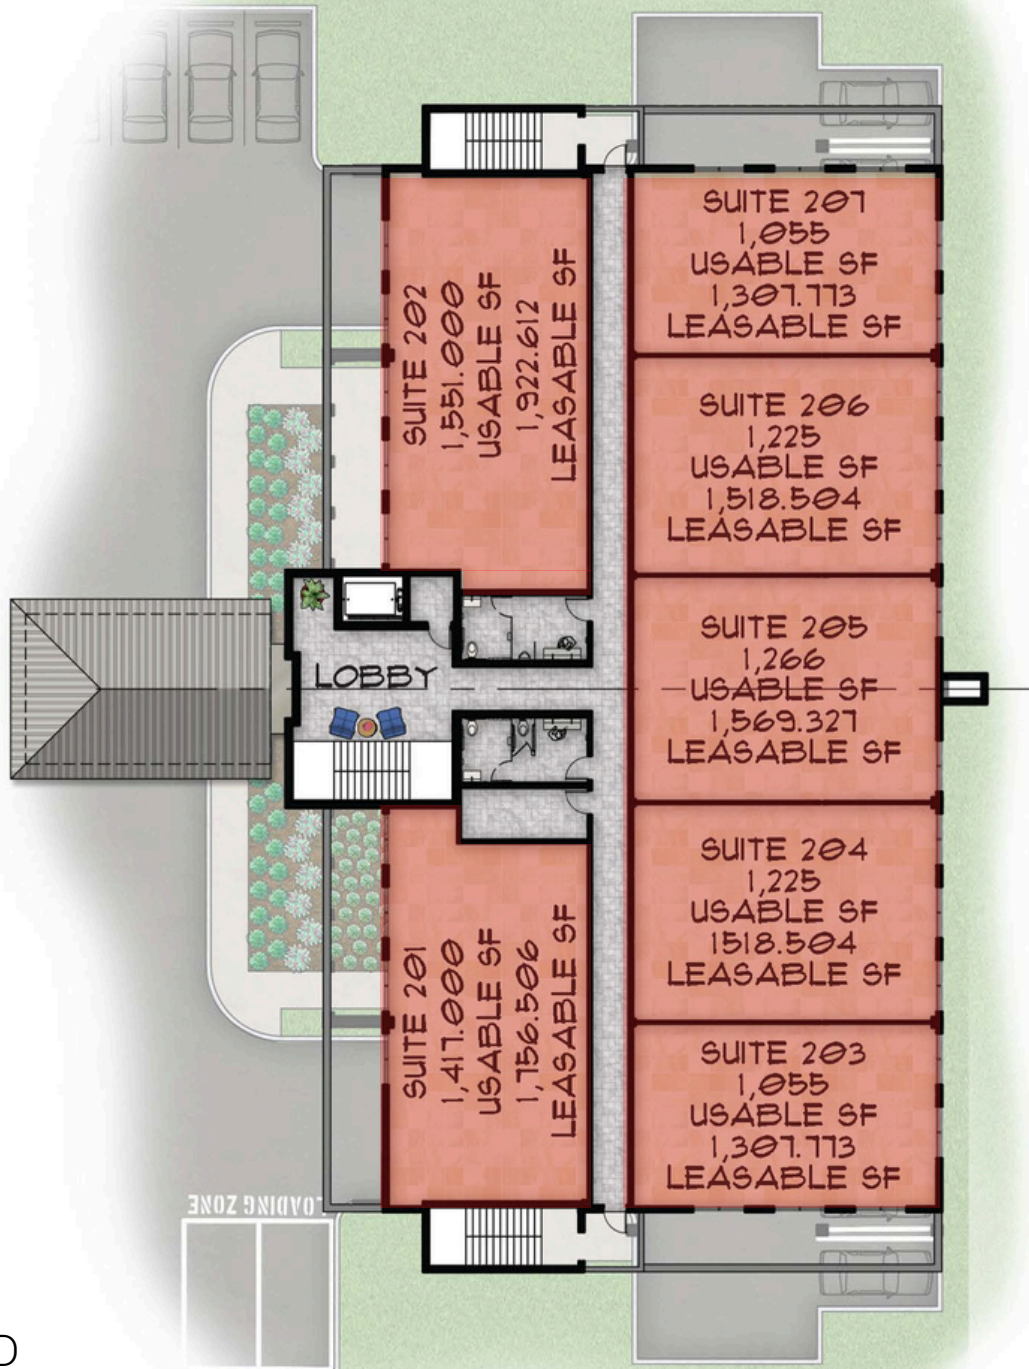

Site Plan

6100 TRAIL BLVD.  
NAPLES, FL 34108  
Bay Pines Medical Center

Parking Garage / Lobby

Floorplan - 2nd Floor

SOLD

Sample Floorplan - Suites 201 and 301  
Customize for your Practice

Floorplan - 3rd Floor

SOLD

6100 TRAIL BLVD.  
NAPLES, FL 34108  
Bay Pines Medical Center

Sample Floorplan - Suite 307  
Customize for your Practice

3RD FLOOR PLAN  
SCALE: 3/16" = 1'-0" 

6100 TRAIL BLVD.  
 NAPLES, FL 34108  
 Bay Pines Medical Center