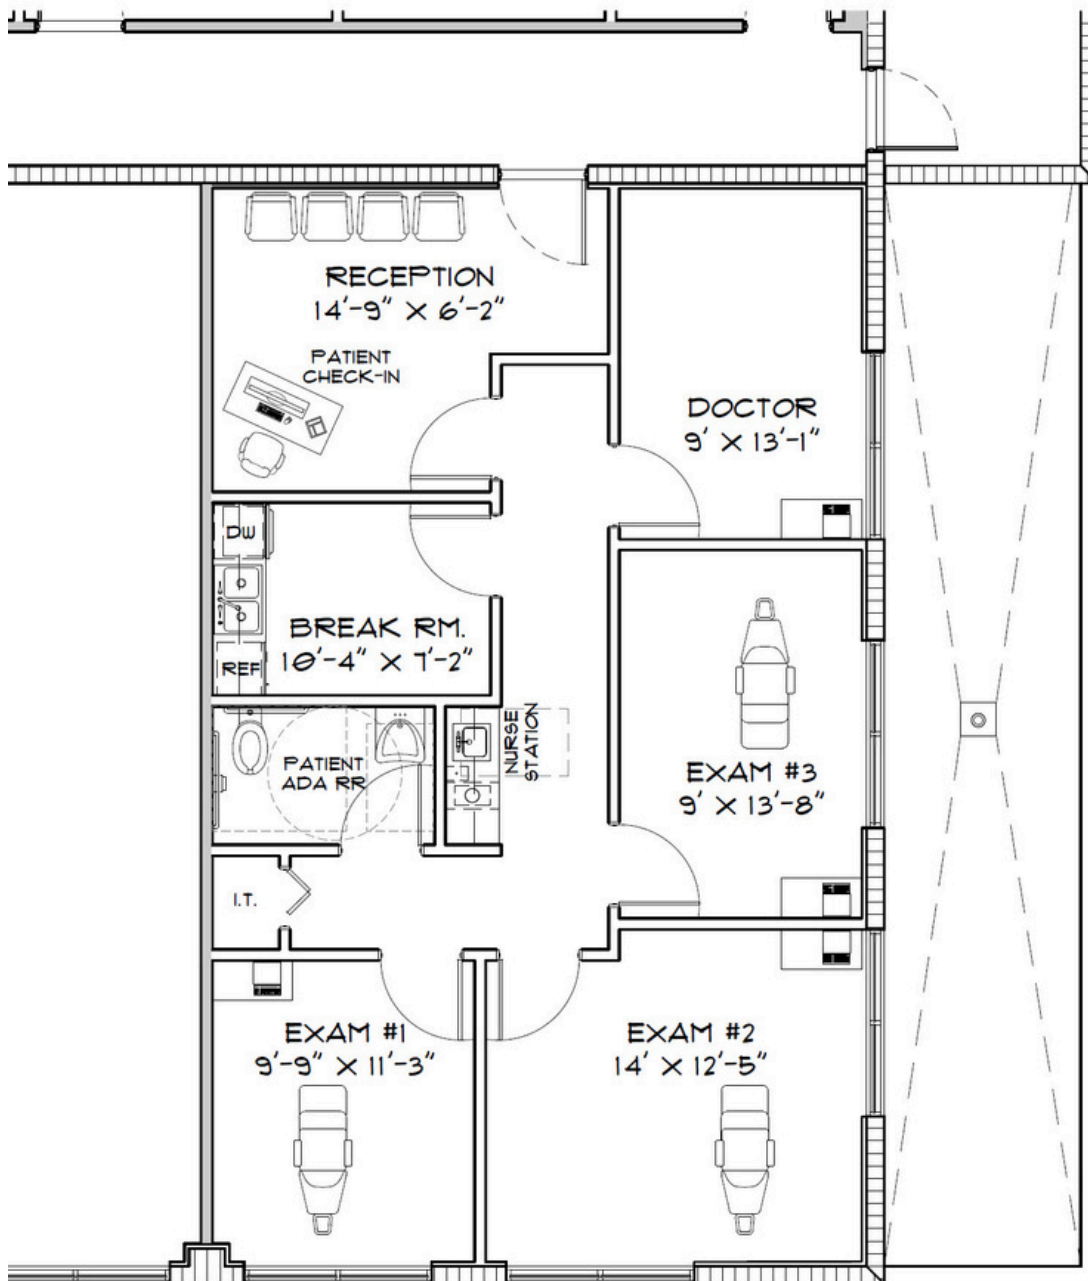

6100 TRAIL BLVD.
NAPLES, FL 34108
Bay Pines Medical Center

Sample Floorplan - Suite 307
Customize for your Practice

3RD FLOOR PLAN
SCALE: 3/16" = 1'-0"

6100 TRAIL BLVD.
NAPLES, FL 34108
Bay Pines Medical Center

Pricing and Status

CAM $8.50 PER LEASABLE SQ FT - SUBJECT TO ANNUAL ADJUSTMENT

FLOOR	SUITE #	OFFICE CONDO SQ FT	SALE PRICE
2	201	1756.506	SOLD
2	202	1922.612	SOLD
2	203	1307.773	SOLD
2	204	1518.504	SOLD
2	205	1569.327	SOLD
2	206	1518.504	SOLD
2	207	1307.773	SOLD
3	301	1756.506	$ 966,078.30
3	302	1922.612	PENDING SALE
3	303	1307.773	PENDING SALE
3	304	1518.504	PENDING SALE
3	305	1569.327	PENDING SALE
3	306	1518.504	PENDING SALE
3	307	1307.773	$ 909,663.80* Fully built out

Call for Leasing Details

BayPinesMedicalCenter.com