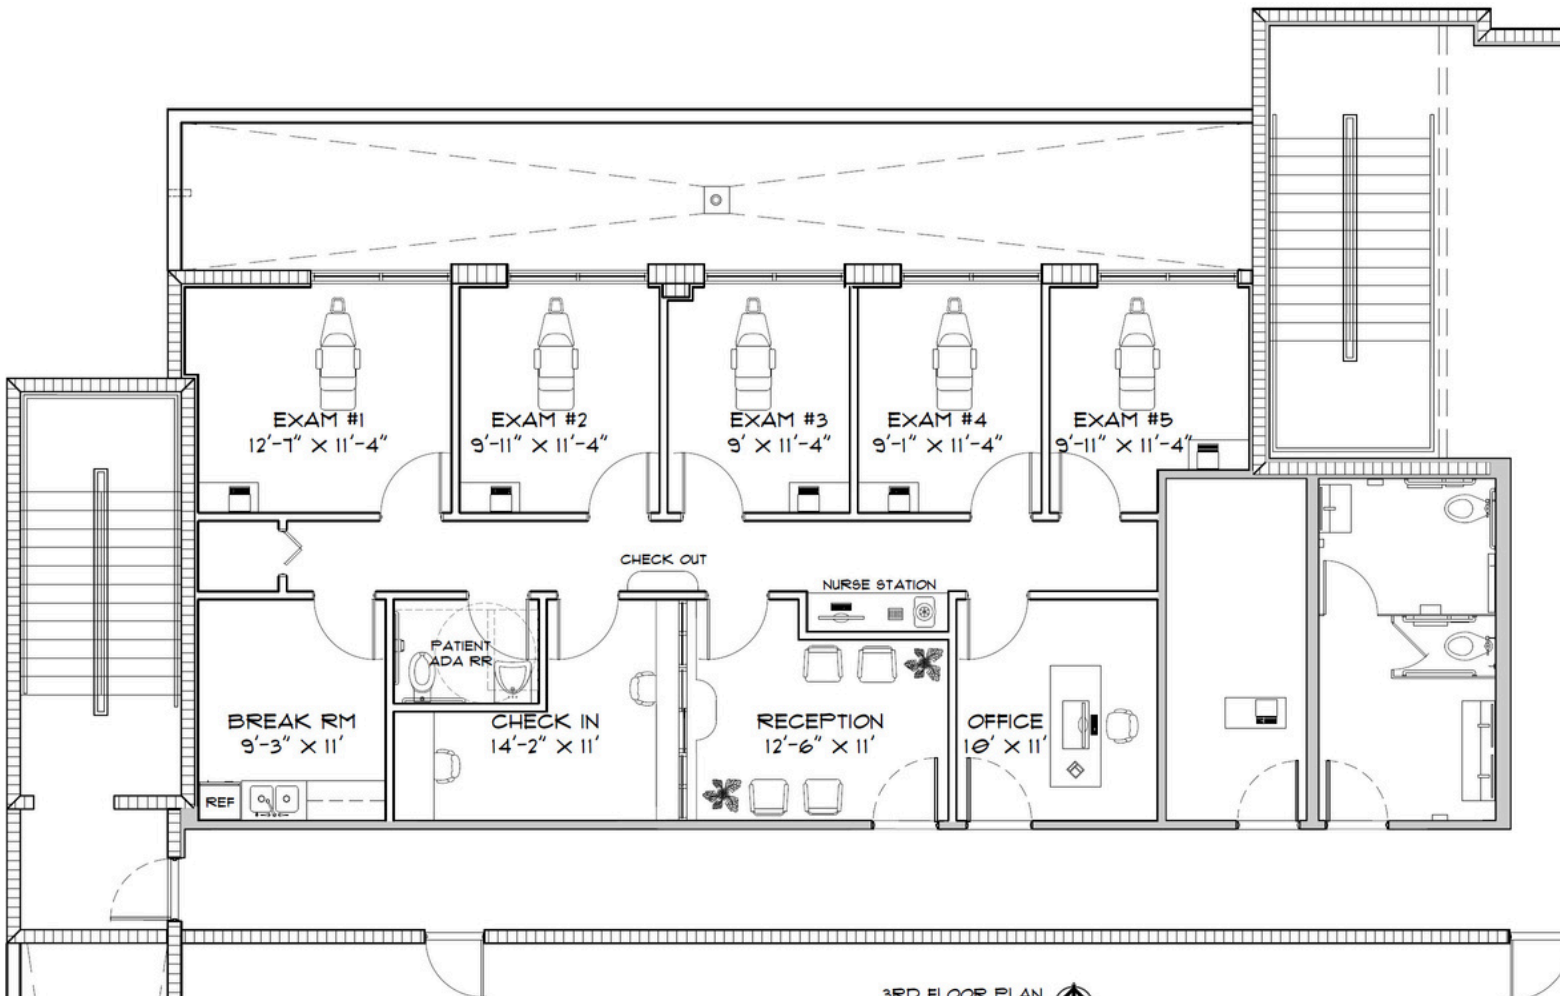

Site Plan

6100 TRAIL BLVD.  
NAPLES, FL 34108  
Bay Pines Medical Center

Parking Garage / Lobby

Floorplan - 2nd Floor

SOLD

Sample Floorplan - Suites 201 and 301  
Customize for your Practice

Floorplan - 3rd Floor