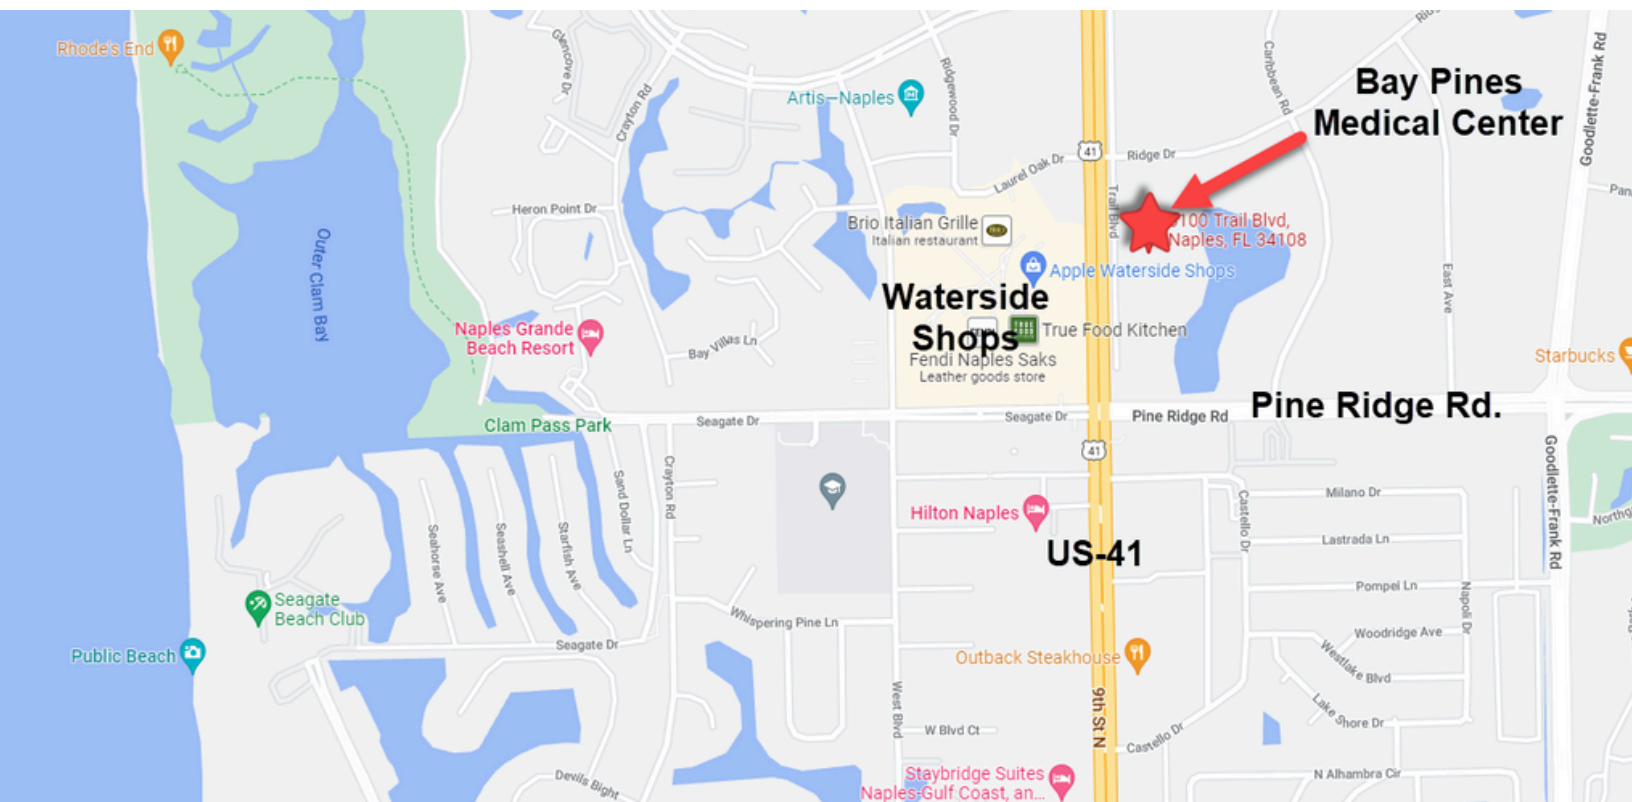

## THE PROPERTY

- Class A lakefront location across from Waterside Shops design by MHK Architects

Call for Leasing Details

**BayPinesMedicalCenter.com**

6100 TRAIL BLVD.  
NAPLES, FL 34108  
Bay Pines Medical Center

Location Info

Central Location  
Pine Ridge & US-41  
Across from Waterside Shops  
Lake Views

Map

**BayPinesMedicalCenter.com**