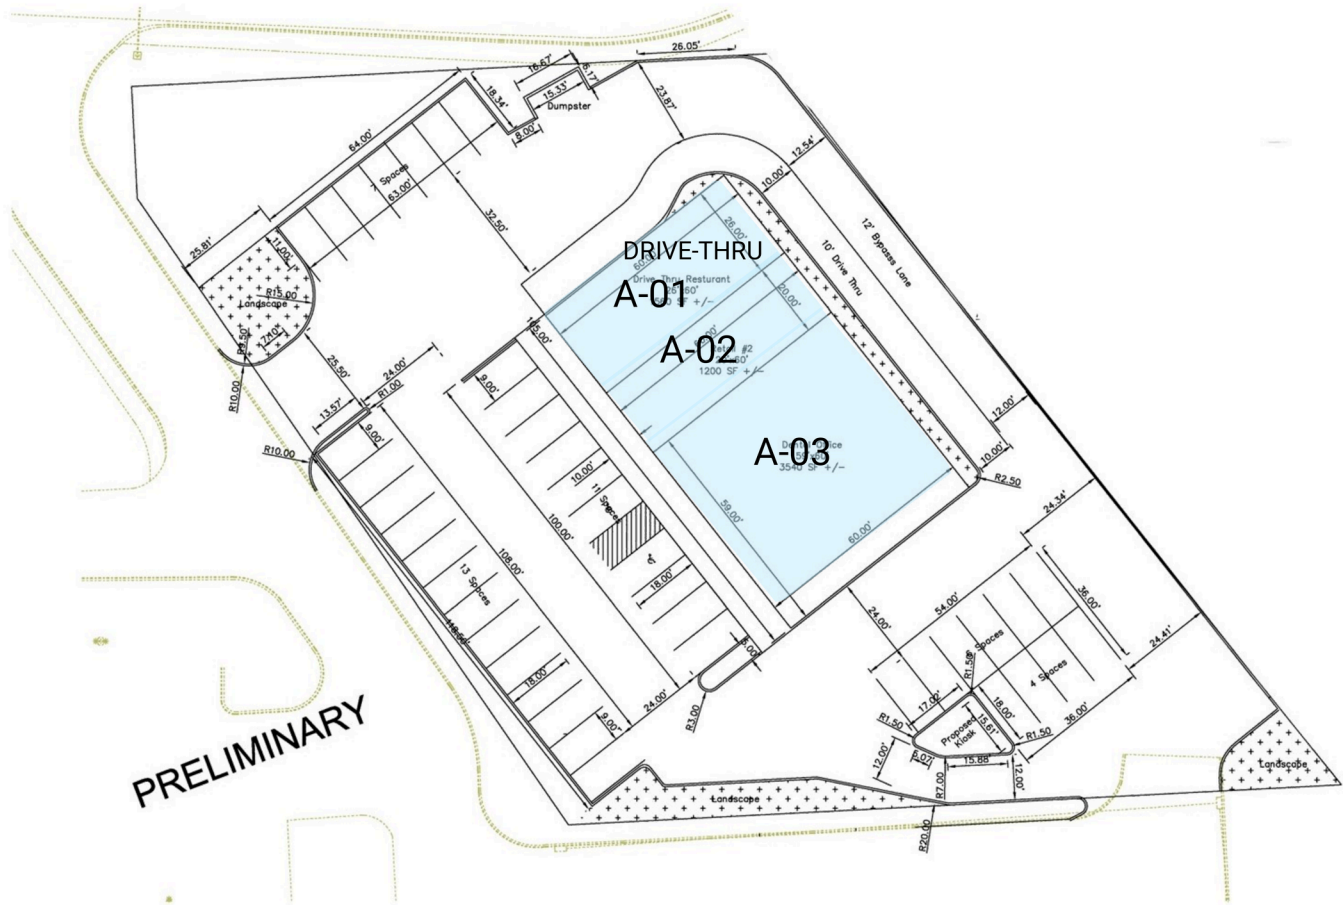

Carlsbad Shops

1695 University Drive, Carlsbad, NM 882240
Eddy County

TRICOR

HIGHLIGHTS

County: Eddy
Type: Retail

CONTACT

Deirdre Delaporte
407.775.1645
Deirdre@Tricor.net

- New Construction in Carlsbad, NM - Join Planet Fitness and Lowes
- Conveniently located between the New Mexico State University - Carlsbad (soon to be Southeast New Mexico College) and Carlsbad Medical Center
- Excellent visibility from US Route 285 with over 16,000 vehicles per day

Carlsbad Shops

1695 University Drive, Carlsbad, NM 882240
Eddy County

A-01 Available 1,560 SF
A-02 Available 1,200 SF

A-03 Available 3,540 SF