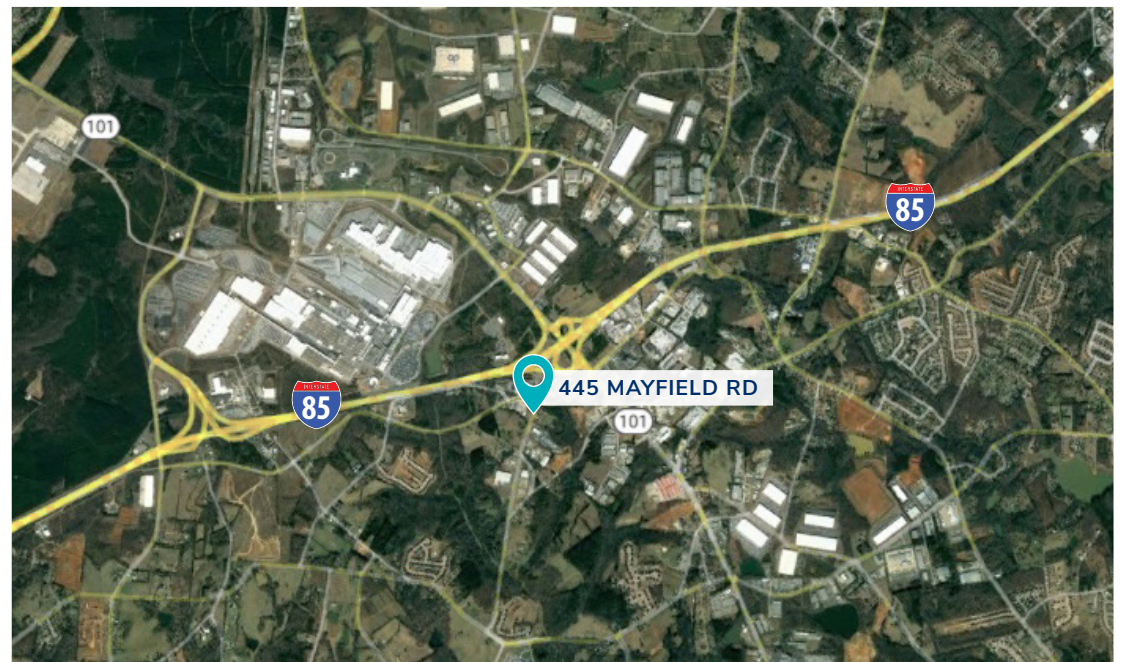

FOR SALE

445 Mayfield Road

GREER, SC 29334

Property Details

PROPERTY SIZE: 2.42 Acres

SHOP SQUARE FEET: 1,500 SF

SHOP DIMENSIONS: 50' x 30'

DRIVE - IN DOORS: 2 (12' W x 15' H)

SHOP CLEAR HEIGHT: 19'

OFFICE (FORMER HOUSE): 1,900 SF

DROP YARD FEATURES: Gravel, Fenced, Screened, Motorized Gate

Contact For More Information

ROB WILLIAMS

rob.williams@streamrealty.com
864.593.0928

CARTER KELLER

carter.keller@streamrealty.com
434.534.2060

STREAM REALTY PARTNERS

445 MAYFIELD ROAD | GREER, SC 29334