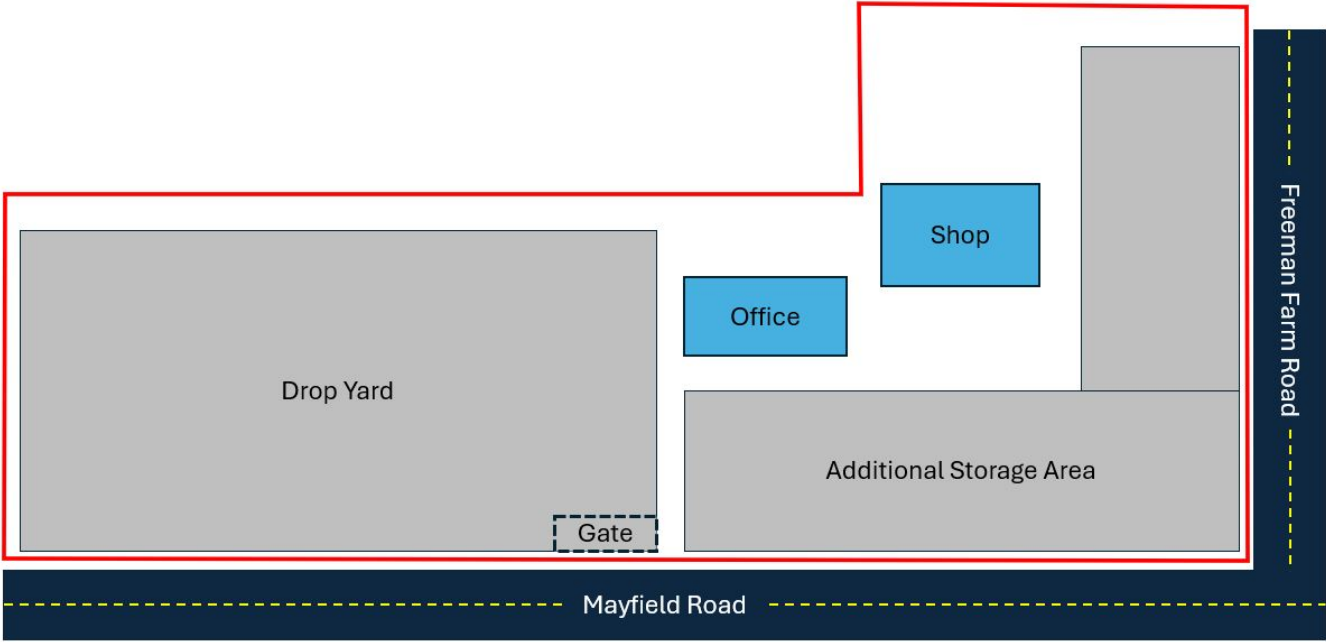

Site Plan

STREAM REALTY PARTNERS

Contact For More Information

ROB WILLIAMS
rob.williams@streamrealty.com
T 864.593.0928

CARTER KELLER
carter.keller@streamrealty.com
T 434.534.2060