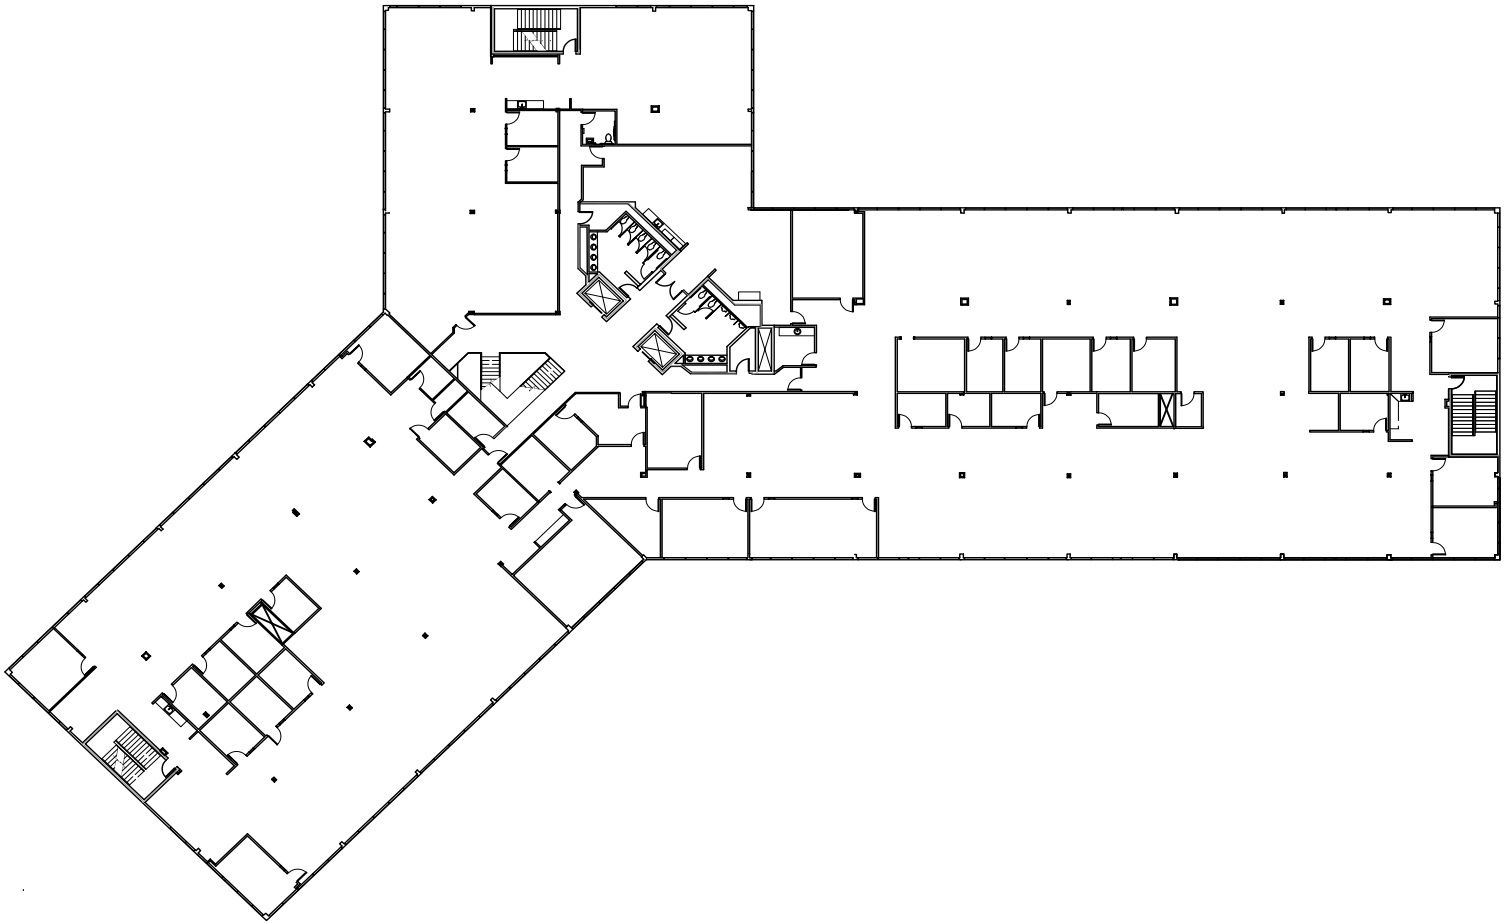

# Second Floor 37,487 RSF

full floor available June 2025

Sunforest I  
5130 Sunforest Drive  
Tampa, FL 33634

**Get more  
information**

**Clay Witherspoon**  
Managing Director | Principal  
+1 813 444 0626