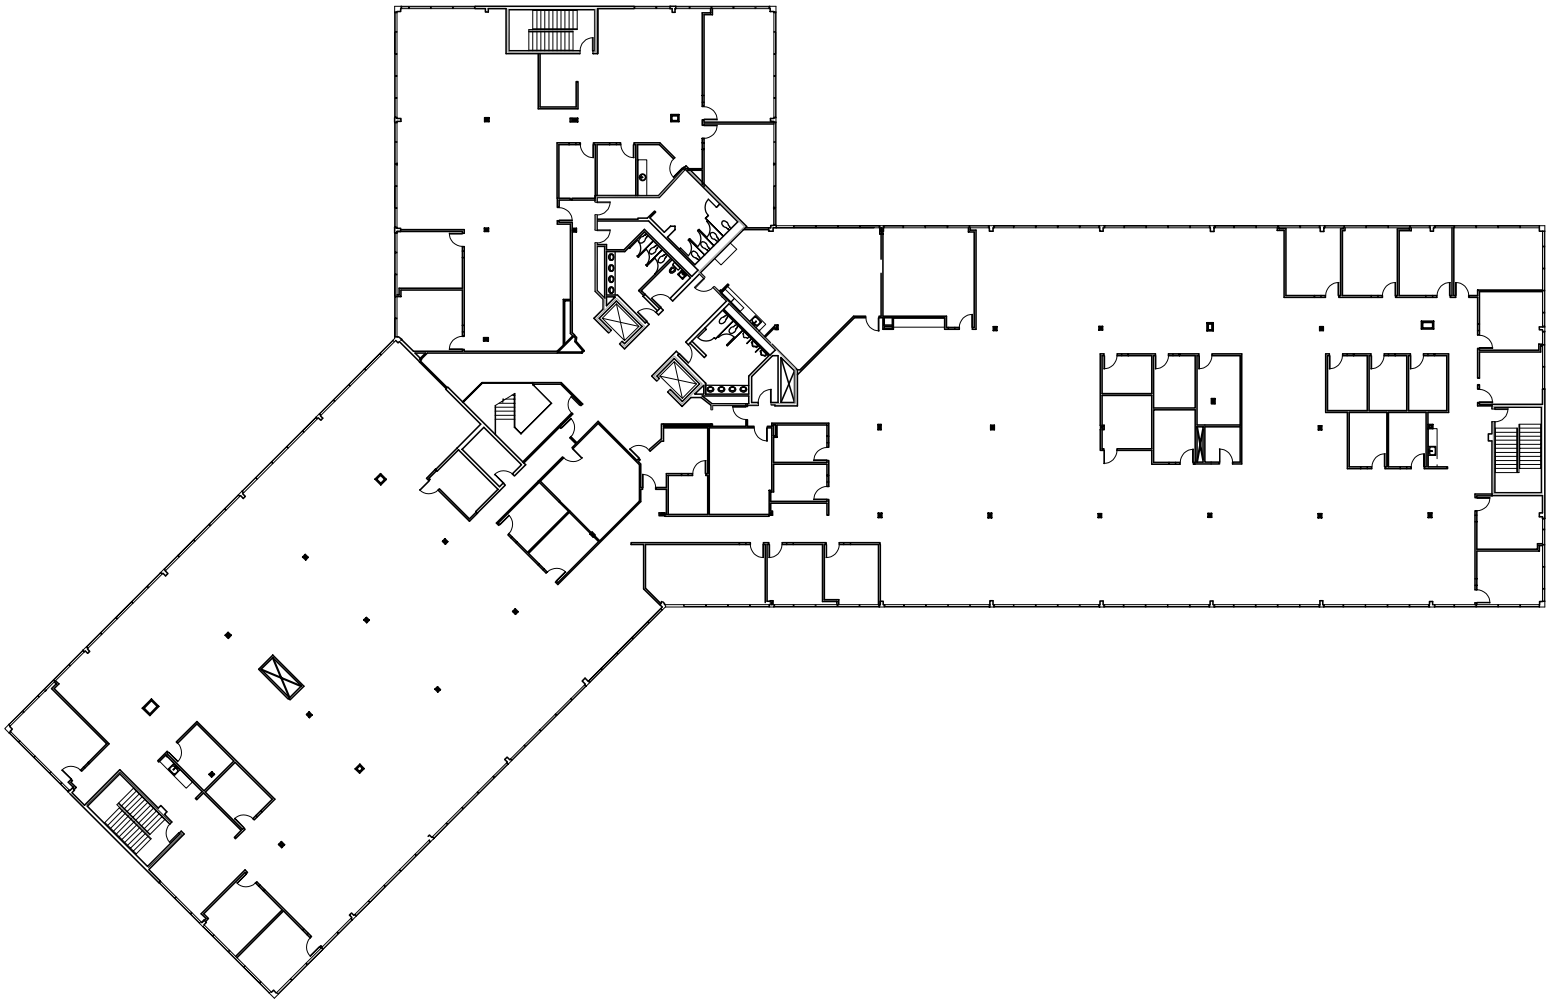

Third Floor 37,513 RSF

full floor available June 2025

Sunforest I
5130 Sunforest Drive
Tampa, FL 33634

**Get more
information**

Clay Witherspoon
Managing Director | Principal
+1 813 444 0626

Laurie Hynes
Sr. Client Services Coordinator
+1 813 444 0621

**AVISON
YOUNG**