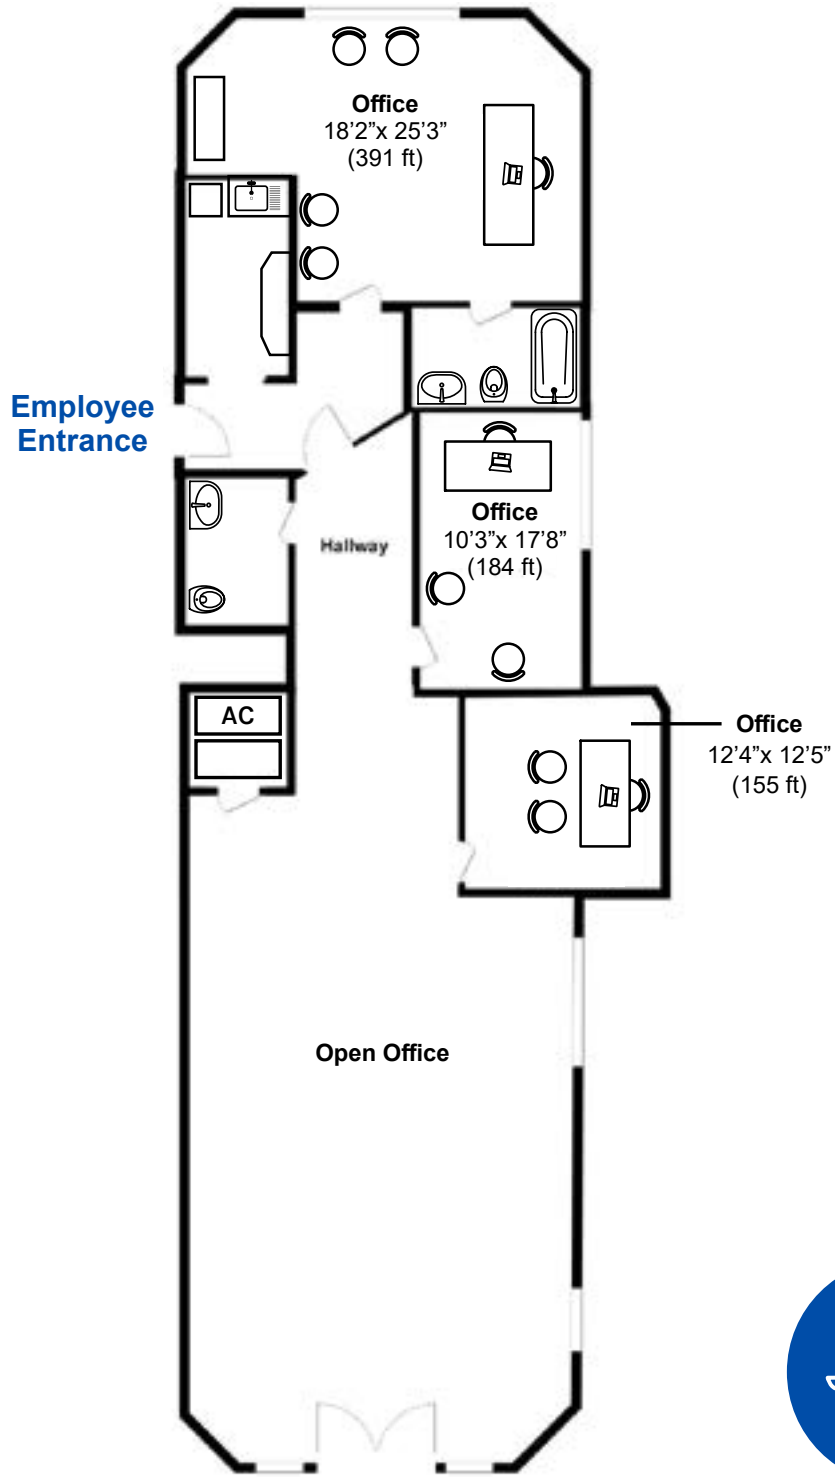

FLOOR PLAN

345 HARRISON STREET
NASHVILLE, TN

INDUSTRY
REAL ESTATE PARTNERS

Street Level Entrance

Virtual Tour