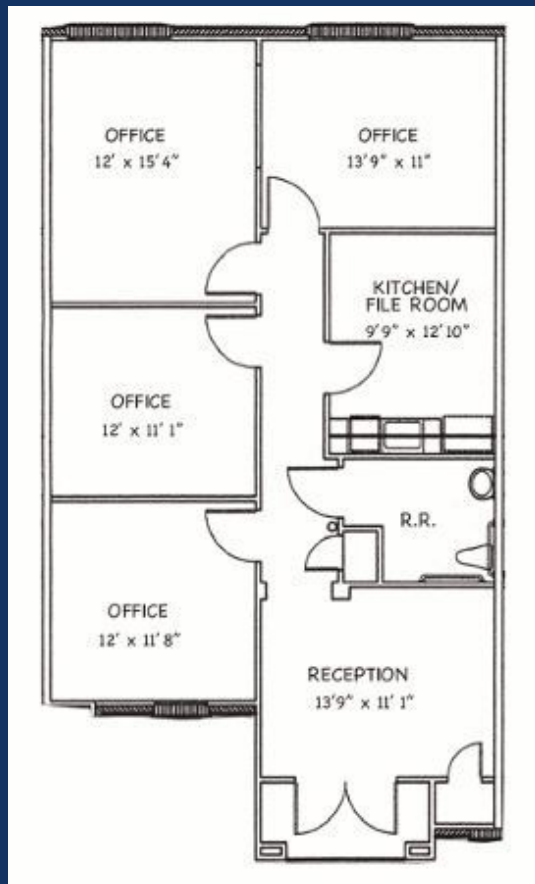

Fern Avenue Office Center

7330 Fern Avenue

Shreveport, LA 71105

Ready to get back into the office? We have units available for immediate move-in!

Each office suite is around 1,135 square feet and fully built out with 4 spacious offices, reception area, kitchen/file room, and bathroom. Perfect for any professional service business! Contact Samantha today for current availability or to schedule a tour!