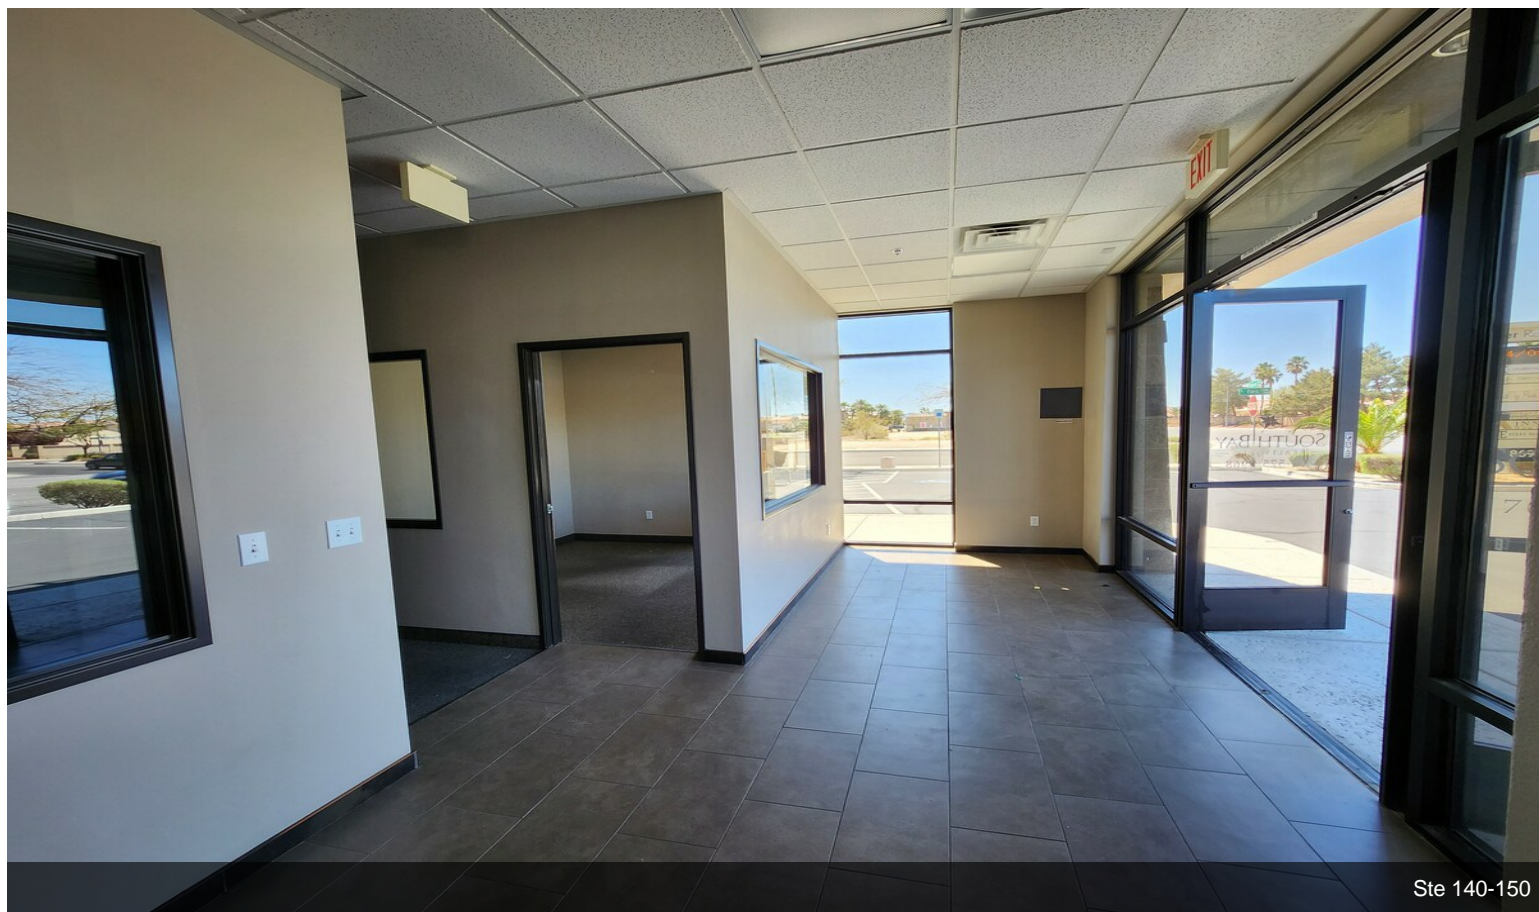

Ste 140-150