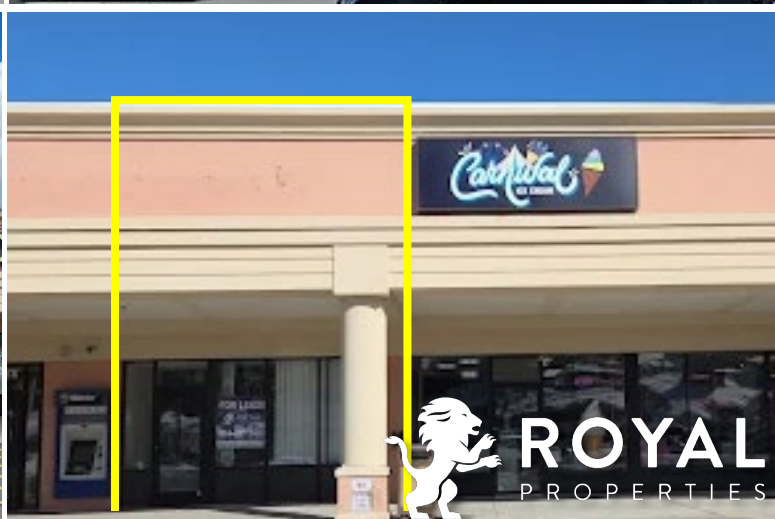

Danbury, CT

RETAIL SPACE FOR LEASE

1 Padanaram Road

NORTH STREET SHOPPING CENTER