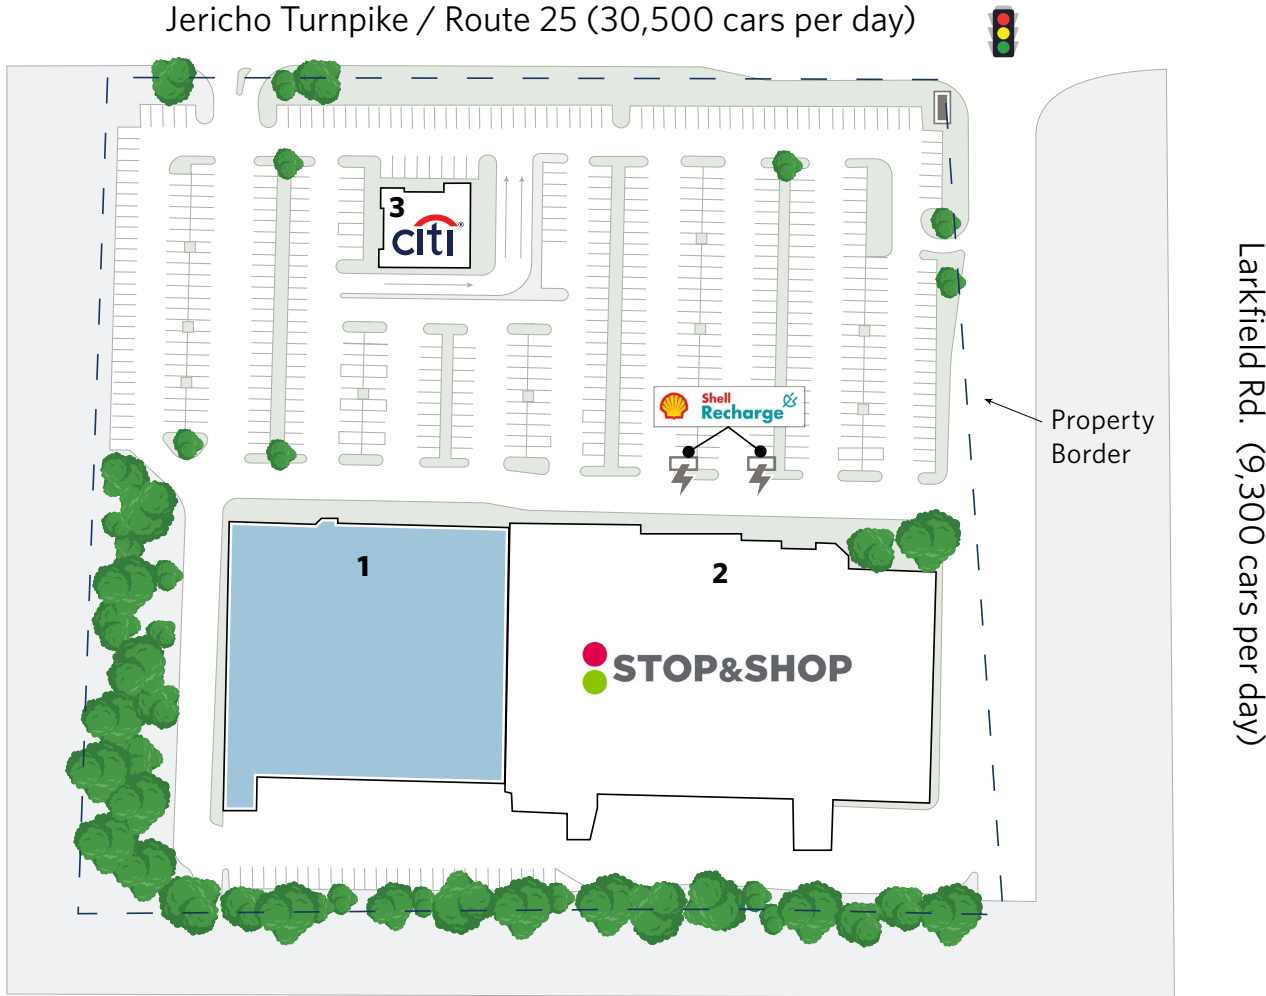

# HUNTINGTON SQUARE PLAZA LEASING PLAN

3124-3126 East Jericho Turnpike, East Northport, NY 11731

For information:

**Kyle Irwin**

E: kirwin@sterlingorganization.com

P: 855-384-6474

UNIT	TENANT	SQ. FT.
1	Available	47,006
2	Stop & Shop	69,215
3	Citibank (Coming Soon)	3,840

**Total Square Feet: 120,061**