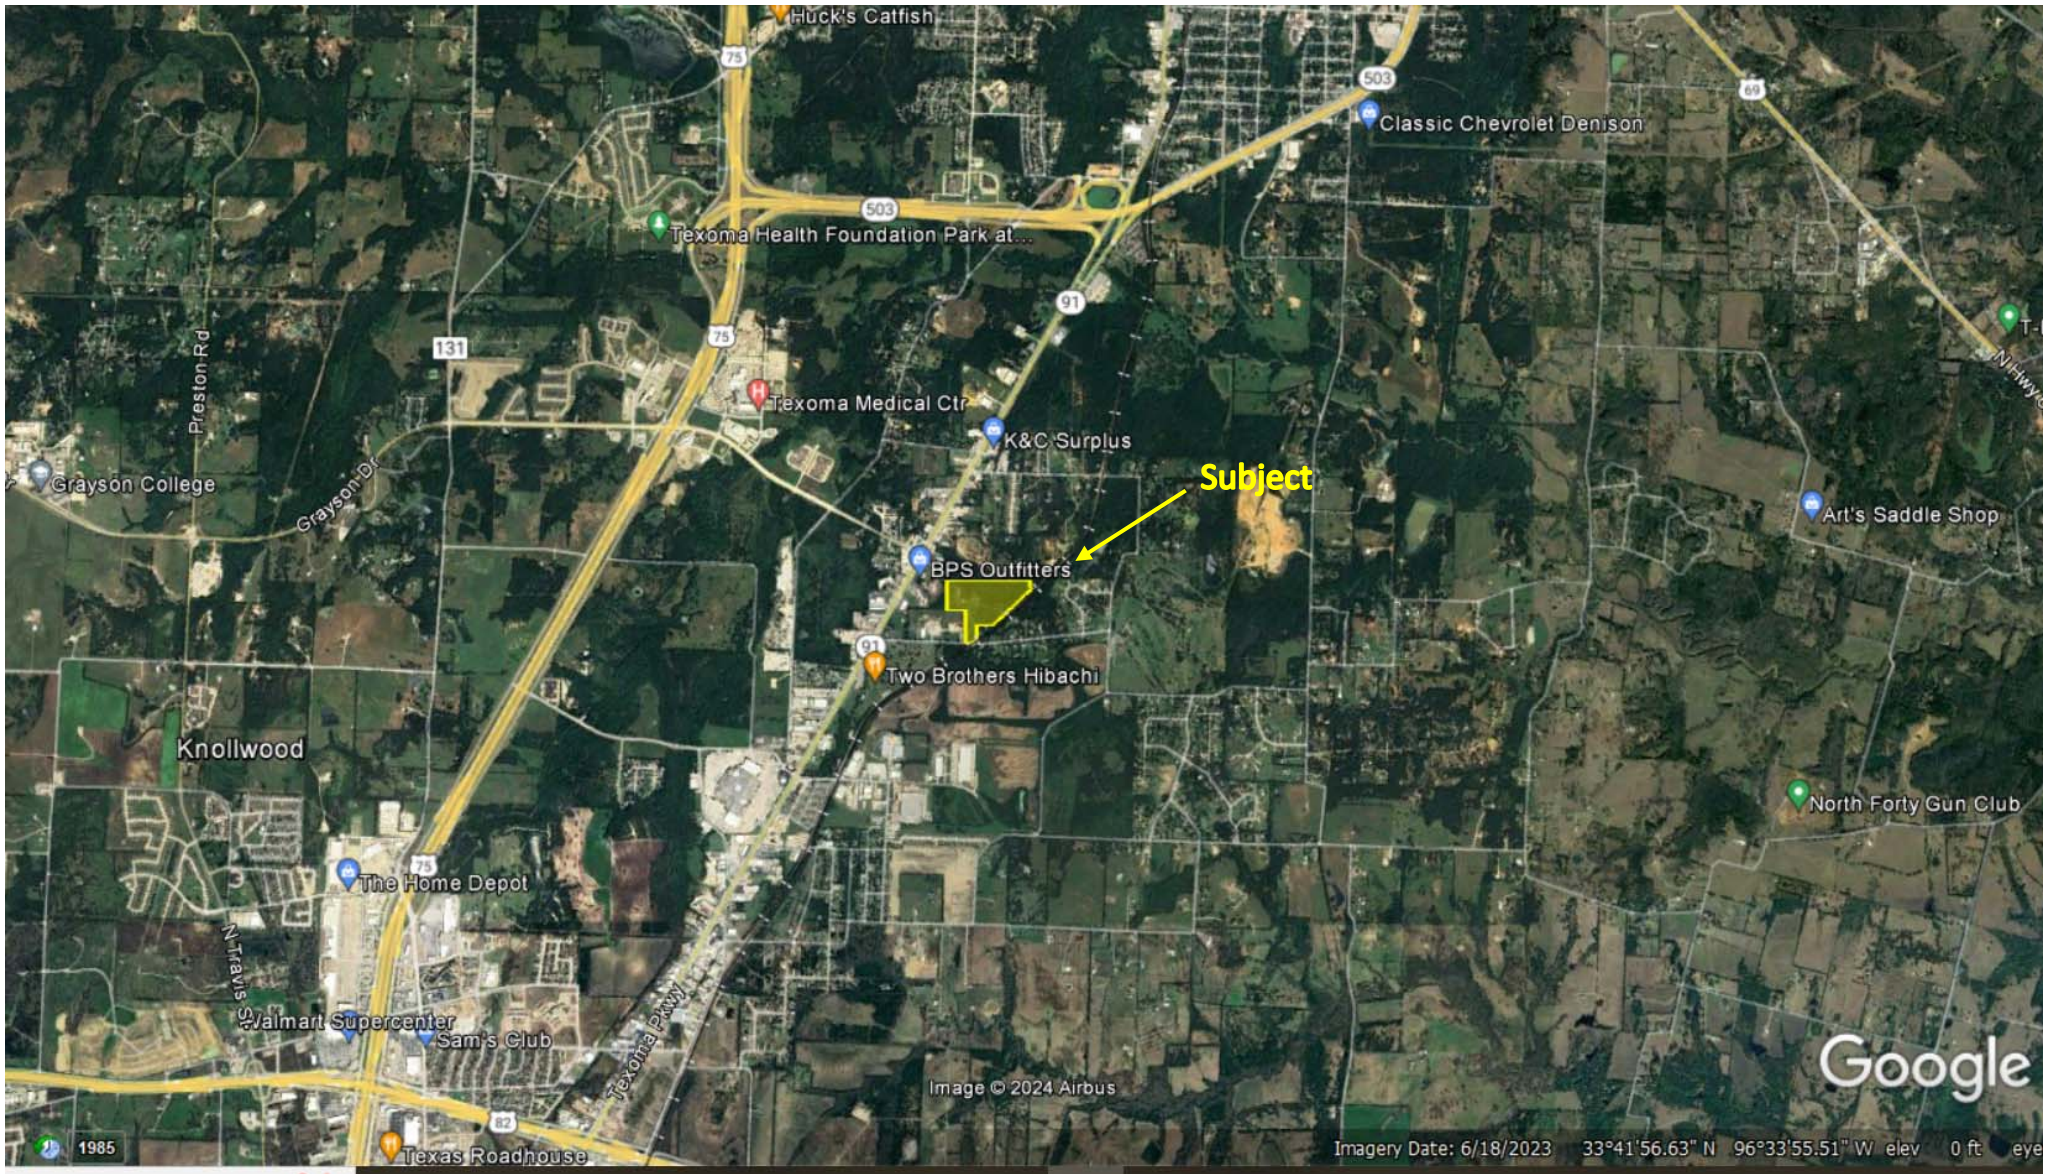

+/-32 Acres Located on the Northeast Quadrant of Texoma Pkwy and Woodlake Rd in Denison ETJ, Denison ISD, Grayson County, TX

+/-32 Acres Located on the Northeast Quadrant of Texoma Pkwy and Woodlake Rd in Denison ETJ, Denison ISD, Grayson County, TX