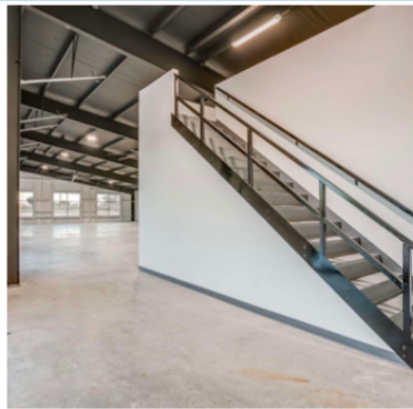

6 Ac Business Park

4939 FM 920 Weatherford, TX 76088

- 5000 Sq Ft Building
 - Tenant Occupied
 - Private Well & Septic
- High Traffic Counts
 - 8700 VPD
 - 56,951 - 20 Min DT
- Outside Weatherford ETJ
- 5+ Acres of Open Space