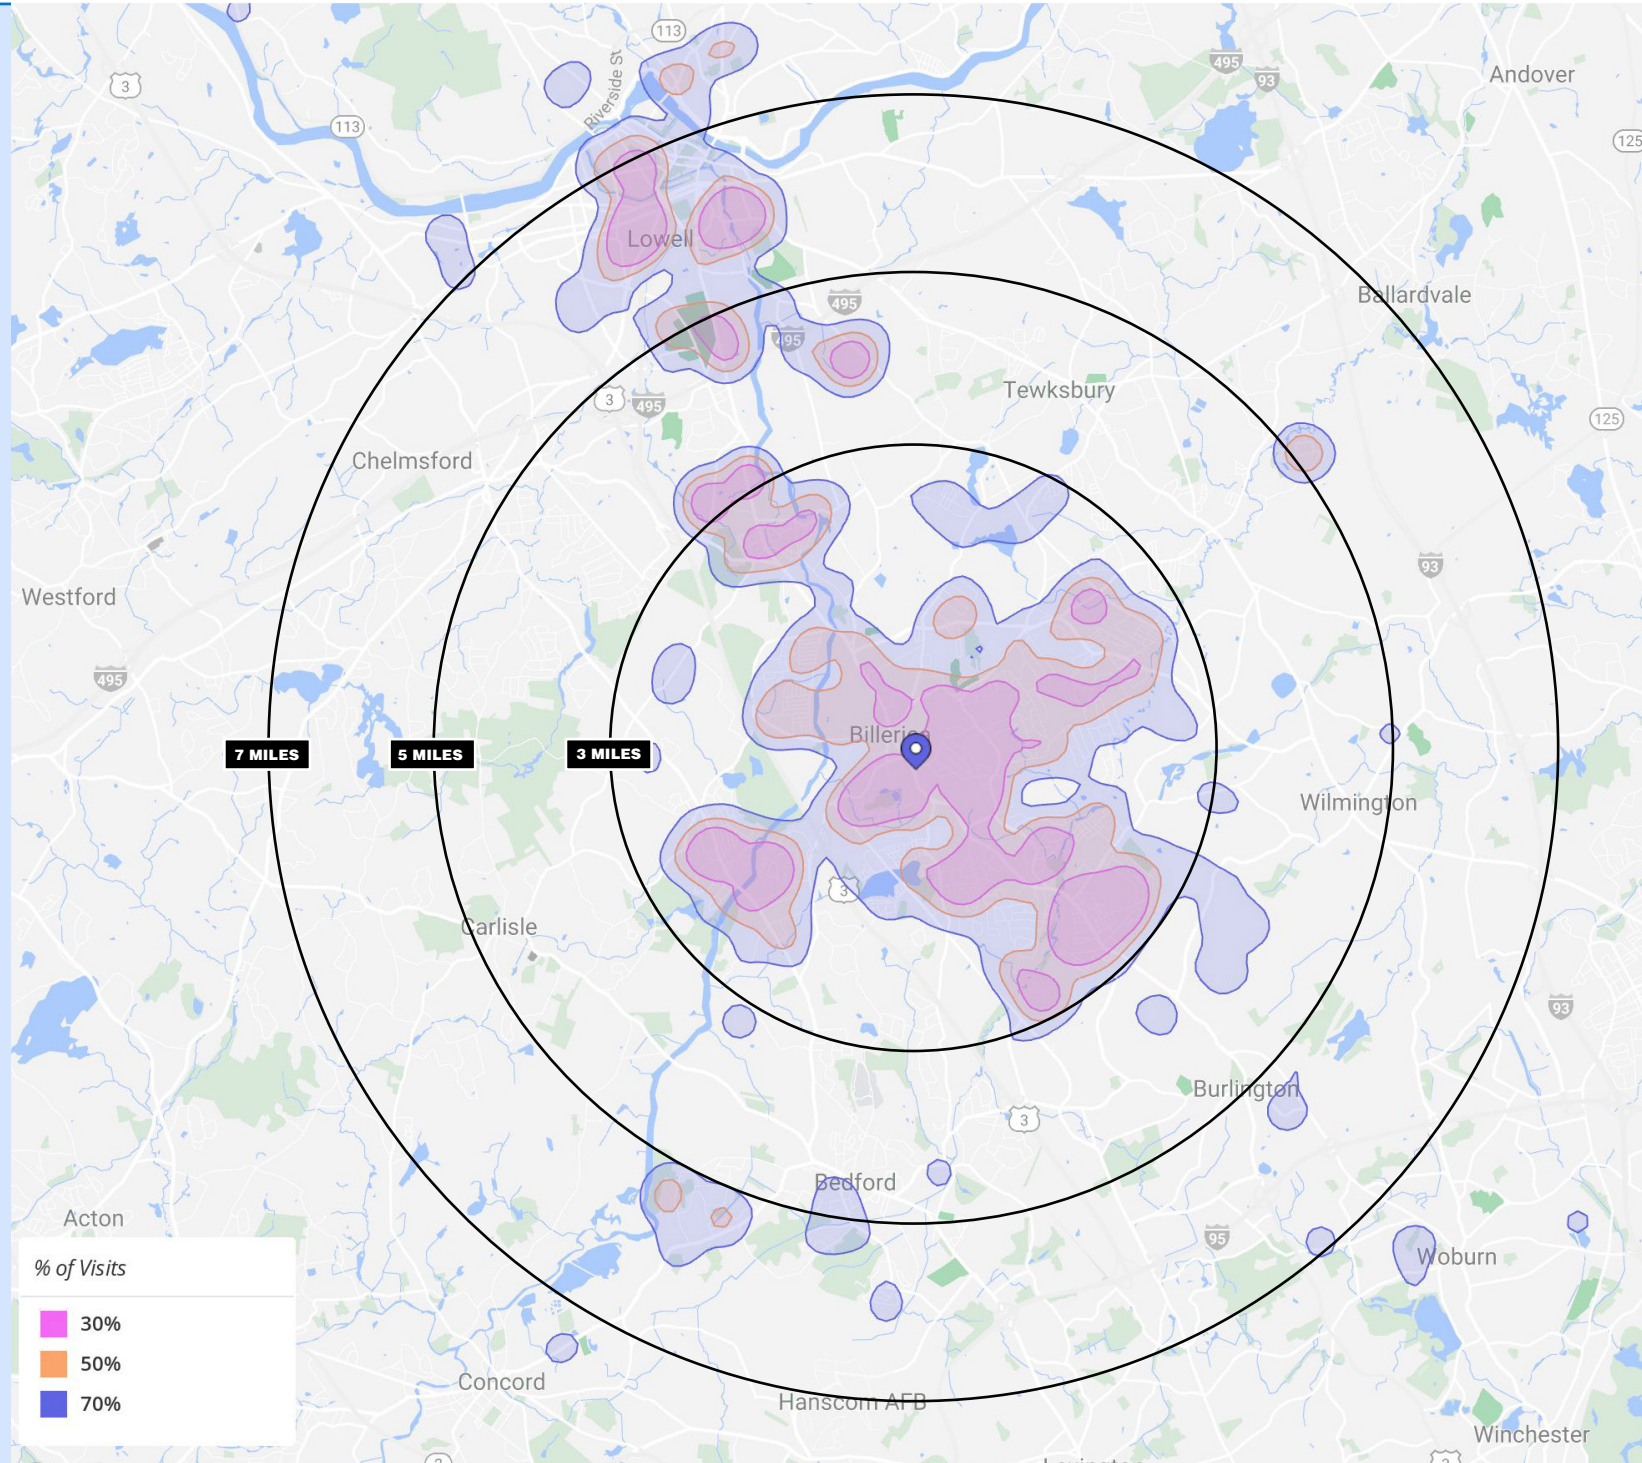

PLACER REPORT

OPEN
228.9k
INDIVIDUAL CUSTOMERS

1.6M
INDIVIDUAL VISITS

$108K
AVERAGE INCOME OF SHOPPER

53 mins
AVERAGE CUSTOMER STAY

ANNUAL STATISTICS

Acton

% of Visits

- 30%
- 50%
- 70%