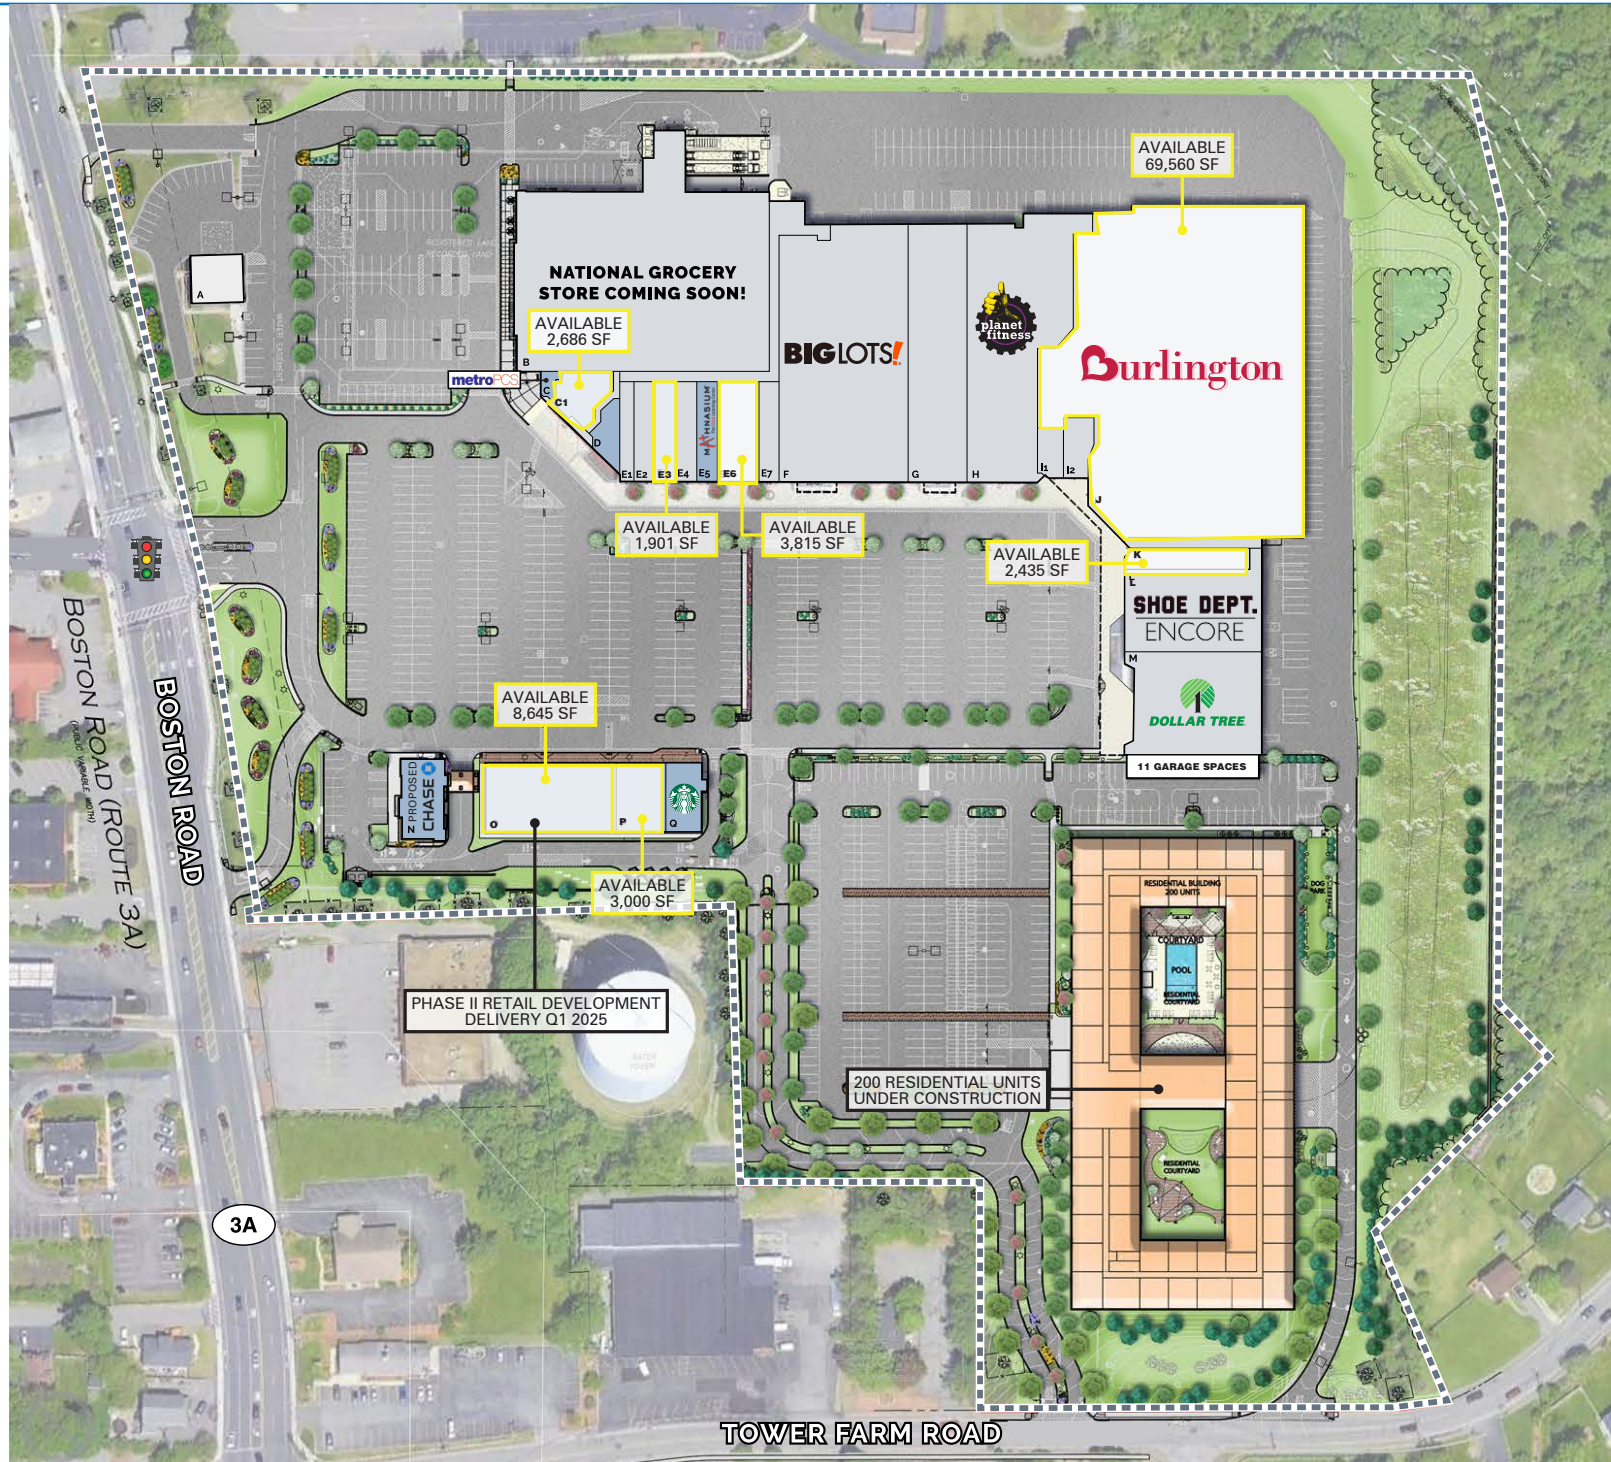

480 BOSTON ROAD | BILLERICA, MA

THE SHOPS AT BILLERICA

1,901 - 69,560 SF AVAILABLE

PROJECT DETAILS

THE SHOPS AT BILLERICA • 1,901 - 69,560 SF AVAILABLE • RETAIL

PROPERTY HIGHLIGHTS

- New Outparcel Available: Join Starbucks & Chase
- 69,560 SF Big Box Space Available
- 1,901 - 11,645 SF Small Shop Space
- 25,349 ADT on Route 3A
- Fully Signalized Access
- New 200 Unit Residential Development

BILLERICA HIGH SCHOOL
1,376 STUDENTS

SITE
Burlington
DOLLAR TREE
NATIONAL GROCER
COMING SOON
BIG LOTS!
planet fitness

ACE Hardware

River St 9,150 ADT

PHASE II RETAIL DEVELOPMENT
DELIVERY Q1 2025

200 UNIT RESIDENTIAL PROJECT
UNDER CONSTRUCTION

SITE PLAN

SITE IMAGES

THE SHOPS AT BILLERICA • 1,901 - 69,560 SF AVAILABLE • RETAIL

SITE
RENDER

THE SHOPS AT BILLERICA • 1,901 - 69,560 SF AVAILABLE • RETAIL

480 BOSTON ROAD | BILLERICA, MASSACHUSETTS

THE SHOPS AT BILLERICA