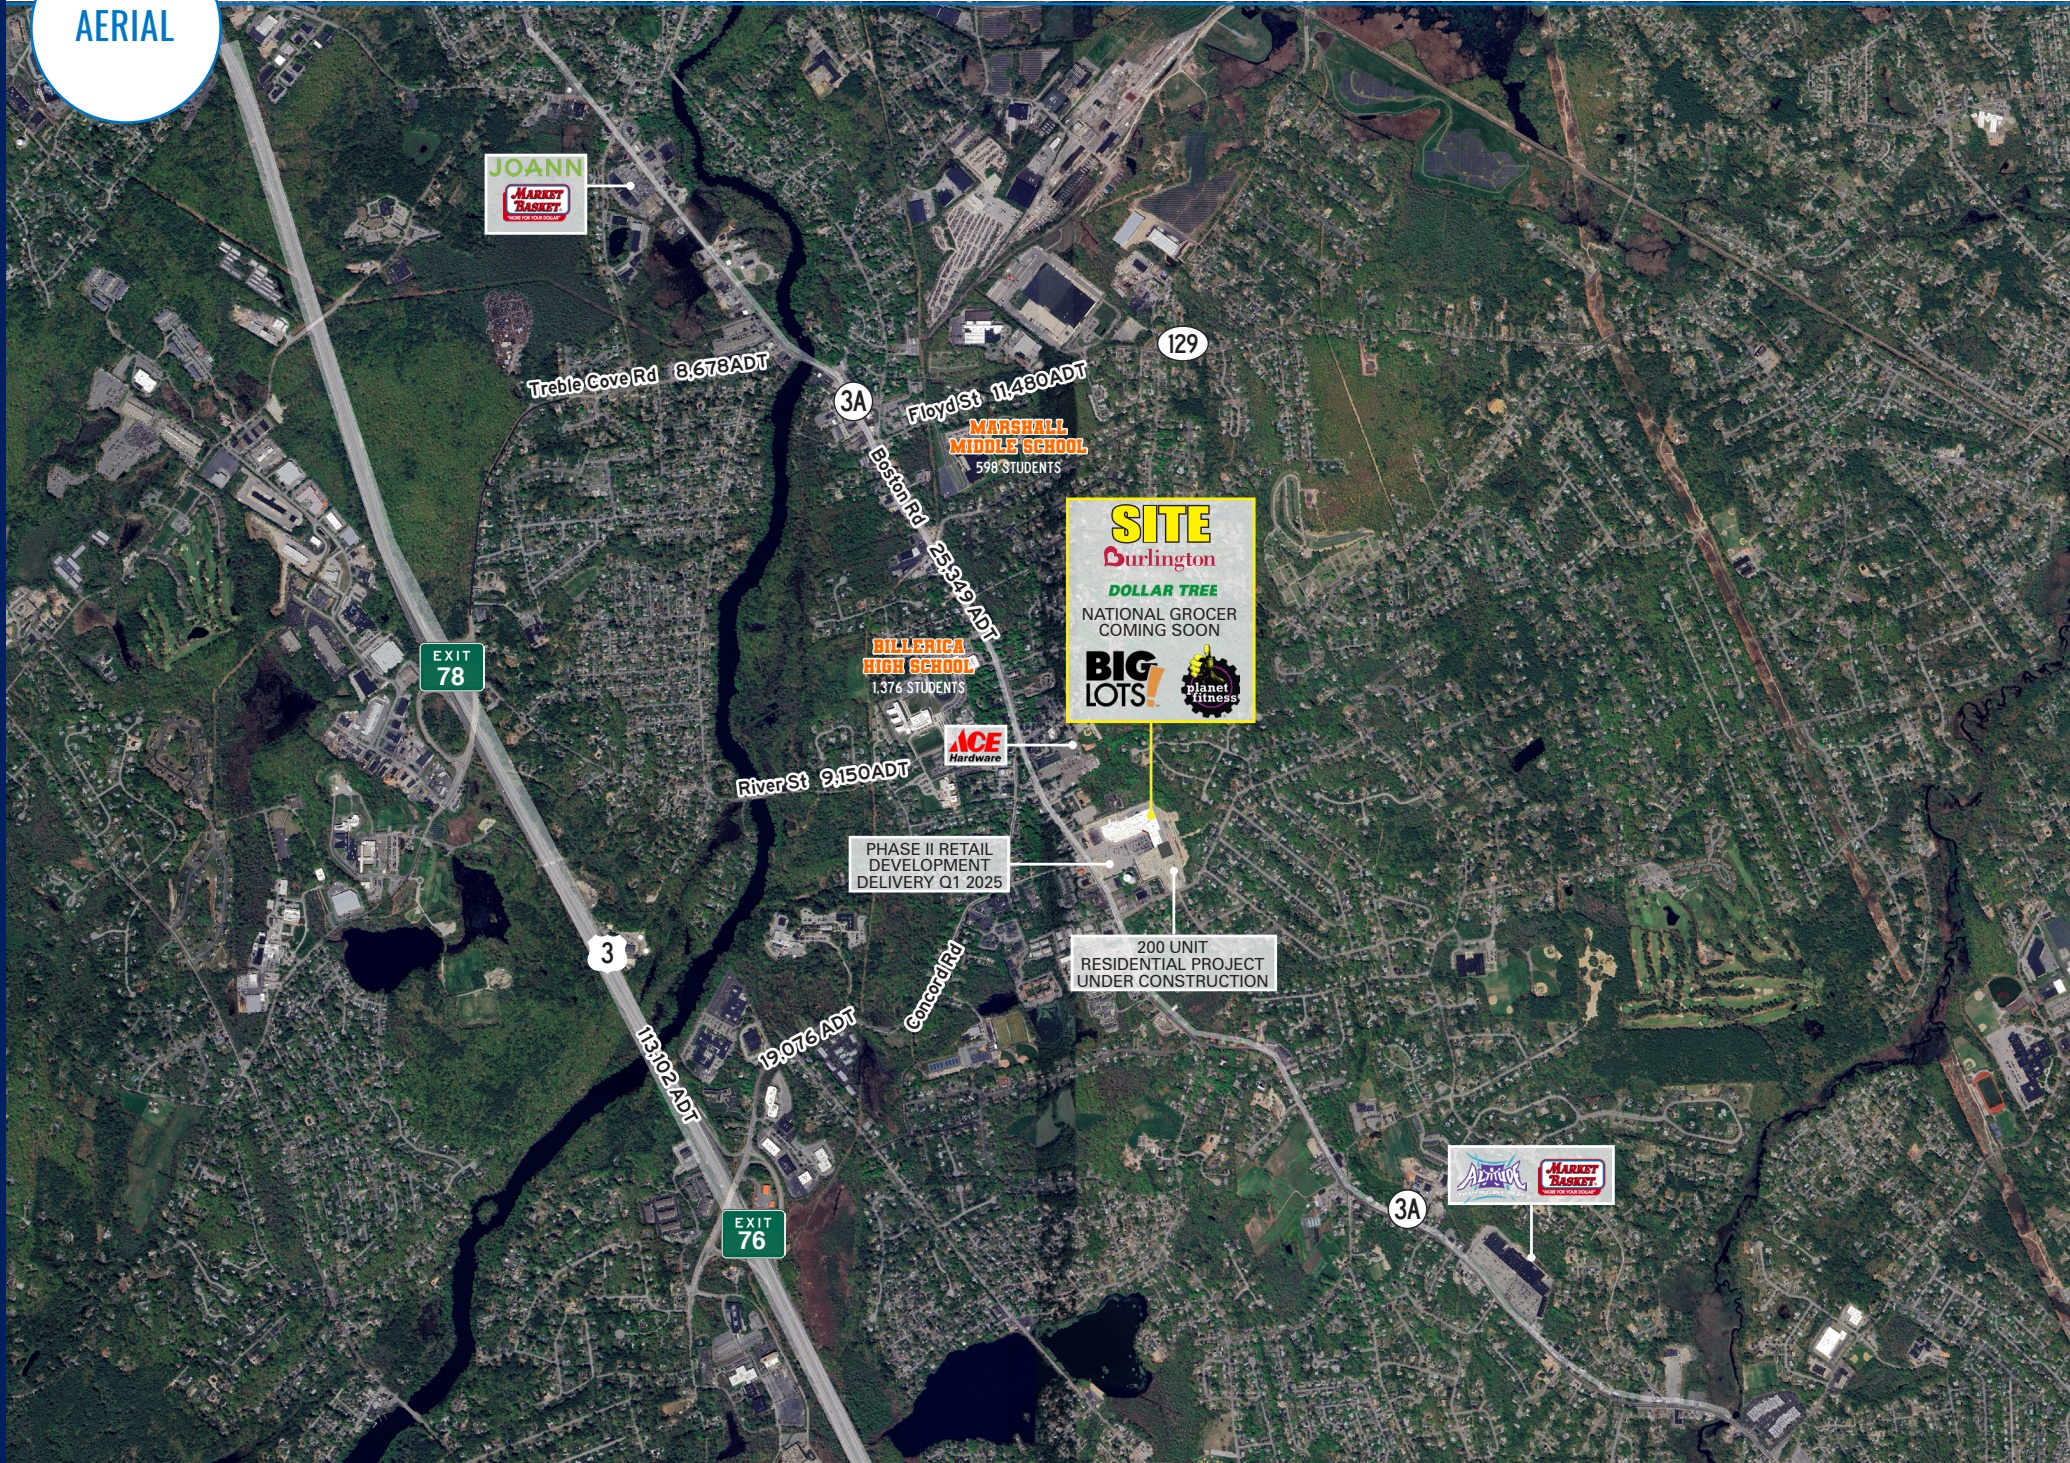

480 BOSTON ROAD | BILLERICA, MA

THE SHOPS AT BILLERICA

1,901 - 69,560 SF AVAILABLE

PROJECT DETAILS

THE SHOPS AT BILLERICA • 1,901 - 69,560 SF AVAILABLE • RETAIL

PROPERTY HIGHLIGHTS

- New Outparcel Available: Join Starbucks & Chase
- 69,560 SF Big Box Space Available
- 1,901 - 11,645 SF Small Shop Space
- 25,349 ADT on Route 3A
- Fully Signalized Access
- New 200 Unit Residential Development

- 30%
- 50%
- 70%

AERIAL

JOANN
MARKET BASKET
MORE FOR YOUR DOLLAR

Treble Cove Rd 8,678 ADT

3A

Floyd St 11,480 ADT

MARSHALL MIDDLE SCHOOL
598 STUDENTS

129

Concord Rd

12,076 ADT

3

I-93 113,102 ADT

EXIT 78

EXIT 76

3A

ABITCO
MARKET BASKET
MORE FOR YOUR DOLLAR