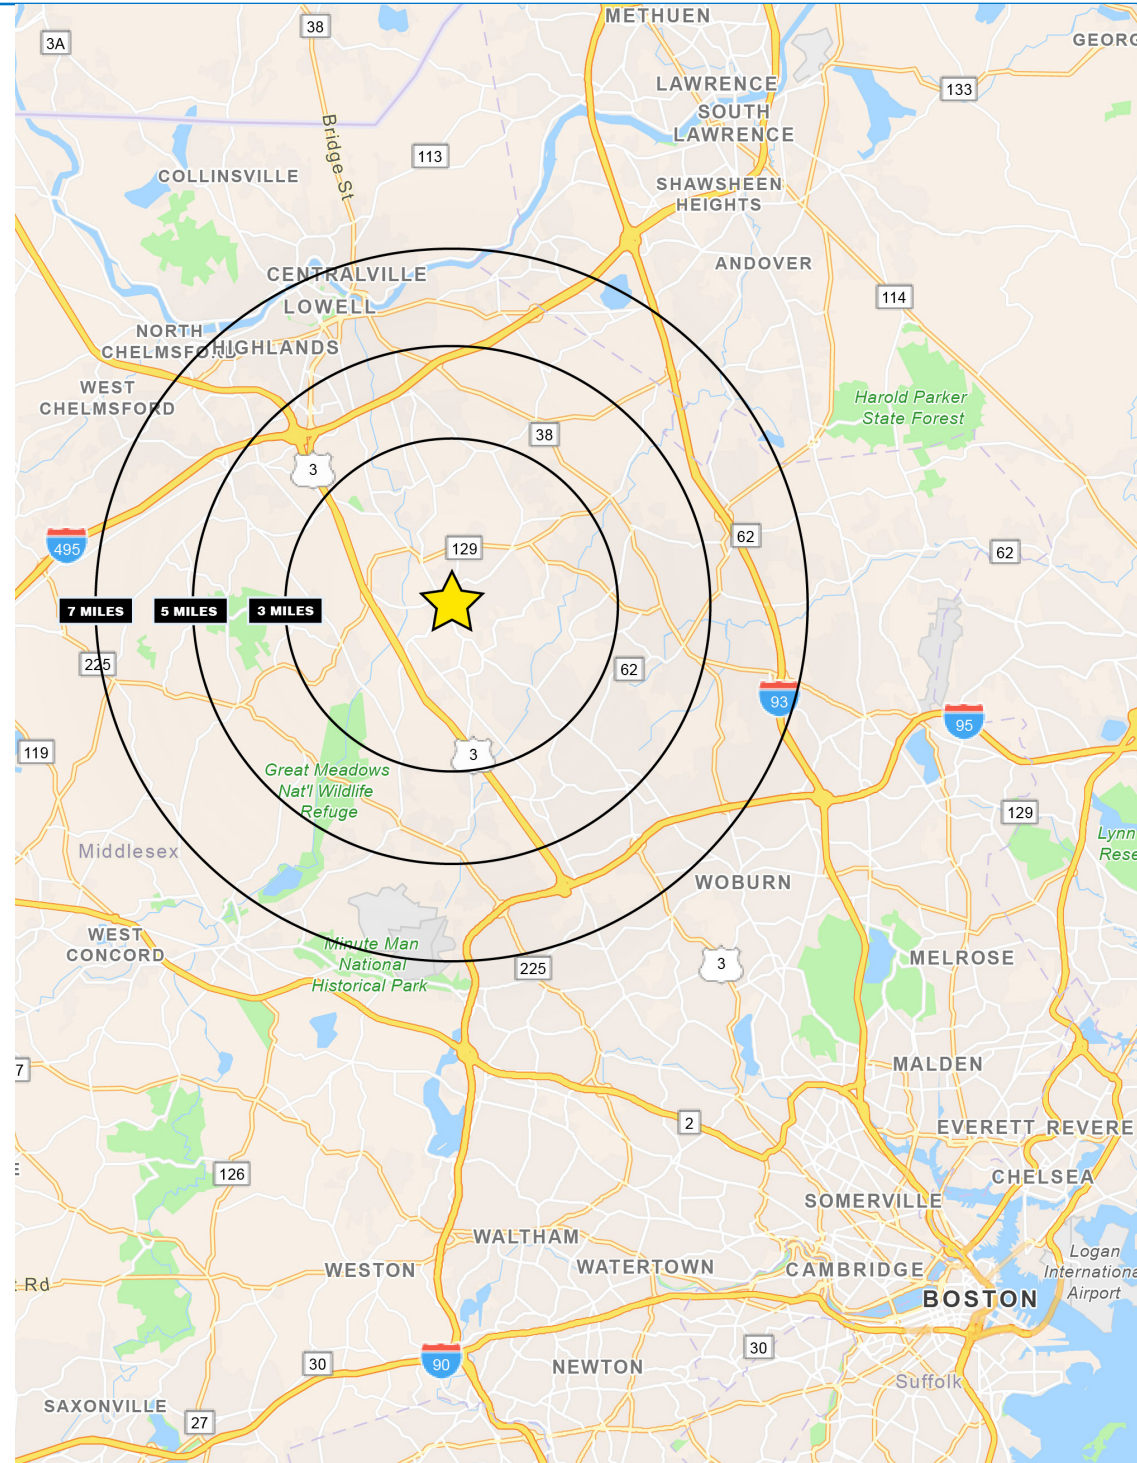

480 BOSTON ROAD | BILLERICA, MA

THE SHOPS AT BILLERICA

1,901 - 69,560 SF AVAILABLE

PROJECT DETAILS

THE SHOPS AT BILLERICA • 1,901 - 69,560 SF AVAILABLE • RETAIL

PROPERTY HIGHLIGHTS

- New Outparcel Available: Join Starbucks & Chase
- 69,560 SF Big Box Space Available
- 1,901 - 11,645 SF Small Shop Space
- 25,349 ADT on Route 3A
- Fully Signalized Access
- New 200 Unit Residential Development

OFFERING SUMMARY

AVAILABLE SPACE 1,901 SF - 69,560 SF

PROPERTY SIZE 243,434 SF

2023 DEMOGRAPHICS

	3 MILE	5 MILES	7 MILES
TOTAL POPULATION	45,892	123,933	274,812
DAYTIME POPULATION	43,786	133,316	344,408
MEDIAN HH INCOME	\$116,977	\$120,980	\$107,985
TOTAL HOUSEHOLDS	16,452	45,106	101,040

- 30%
- 50%
- 70%

AERIAL

JOANN
MARKET BASKET
MORE FOR YOUR DOLLAR

Treble Cove Rd 8,678 ADT

3A

Floyd St 11,480 ADT

MARSHALL MIDDLE SCHOOL
598 STUDENTS

129