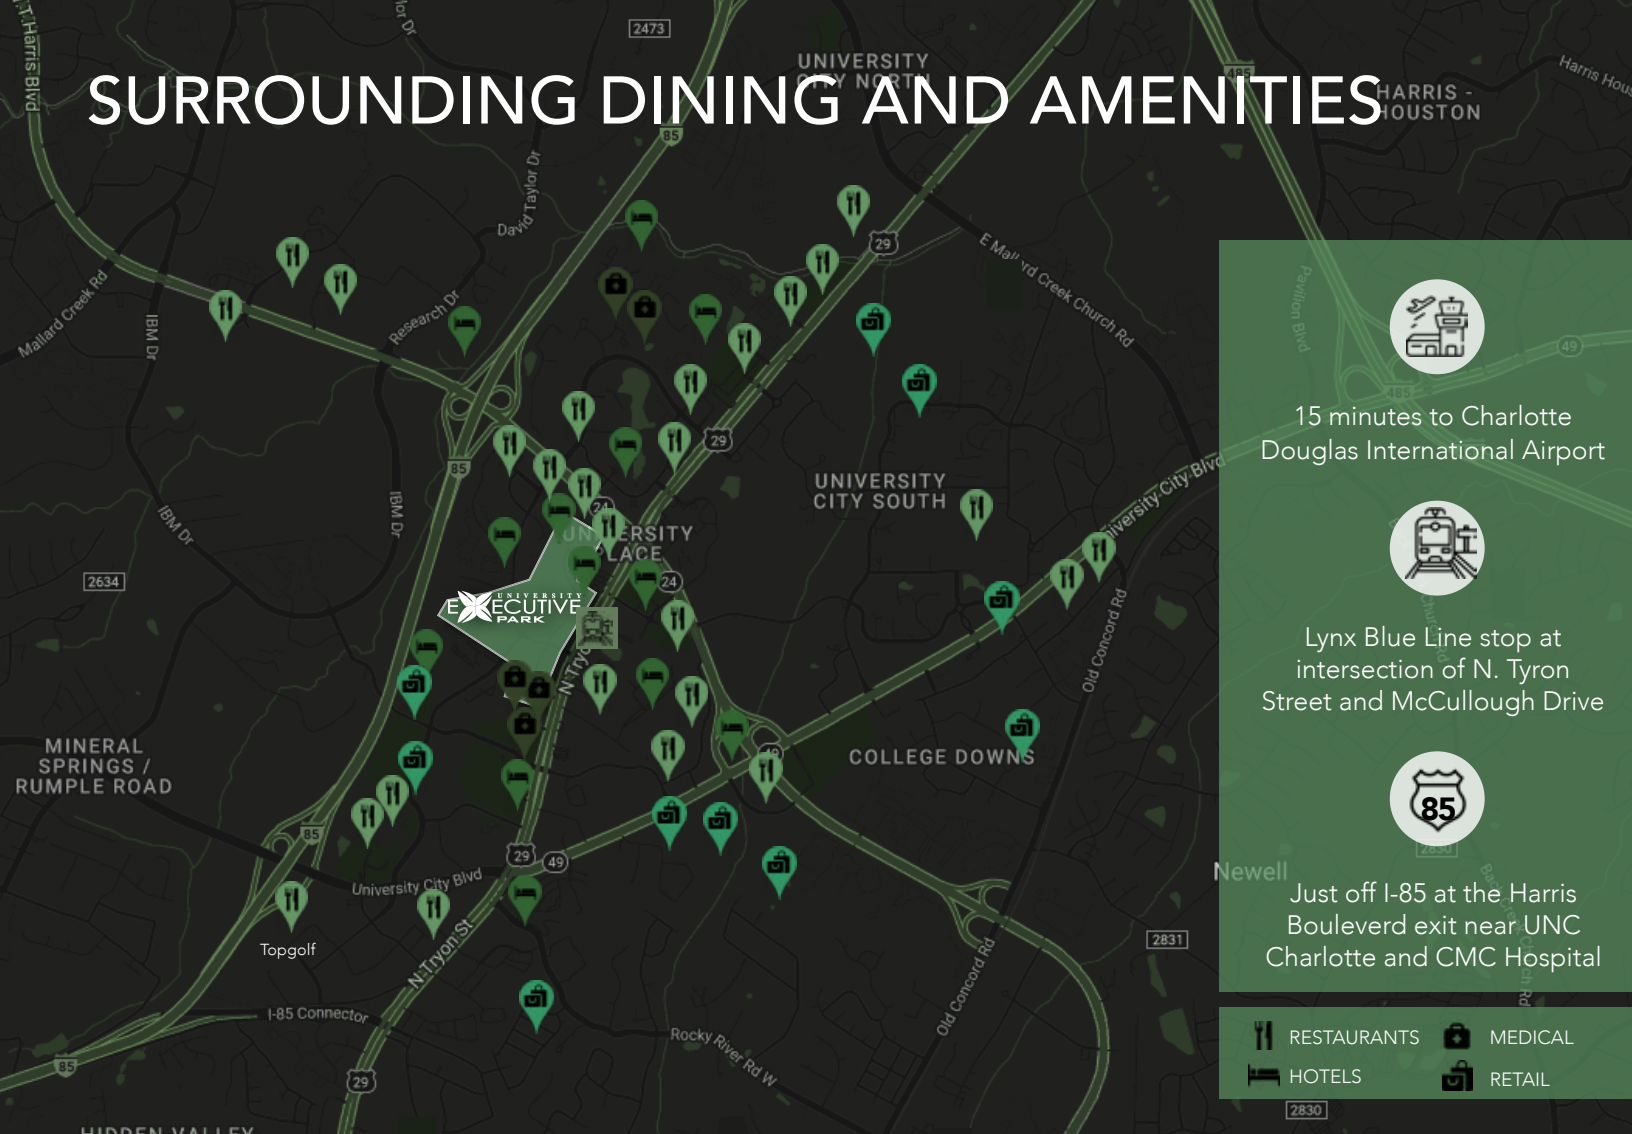

✦ Direct Lynx light rail access to the park

✦ Three room conference center with catering kitchen area

✦ Spacious fitness center with locker rooms, yoga studio and showers

✦ In the heart of the University retail and dining corridor

✦ On-site and attentive property management and maintenance

SURROUNDING DINING AND AMENITIES

RESTAURANTS

- Chick-fil-A
- China Buffet
- TGI Fridays
- Soul Central
- Bojangles
- Nakato Japanese
- Burger King
- IHOP
- Shomars
- Le Kabab
- Jerk & Juice
- Tea Fusion Cafe
- Los Arcos Mexican
- Cheddar's Scratch Kitchen
- Topgolf

- Waffle House
- Chipotle
- Outback Steakhouse
- Mi Pueblo Mexican
- KFC
- CAVA
- Panera Bread
- City BBQ
- Taco Bell
- McDonald's
- Edgewater Bar & Grille
- Chili's Grill & Bar
- Thai House
- Banh Mi Brothers
- Picasso's Sports Bar

HOTELS

- Hampton Inn Charlotte
- Residence Inn
- Sleep Inn University Place
- Holiday Inn Express
- Extended Stay America
- Country Inn & Suites
- Brookwood Inn
- Country Inn & Suites

8301

- Fitness center with private lockers, yoga studio and showers