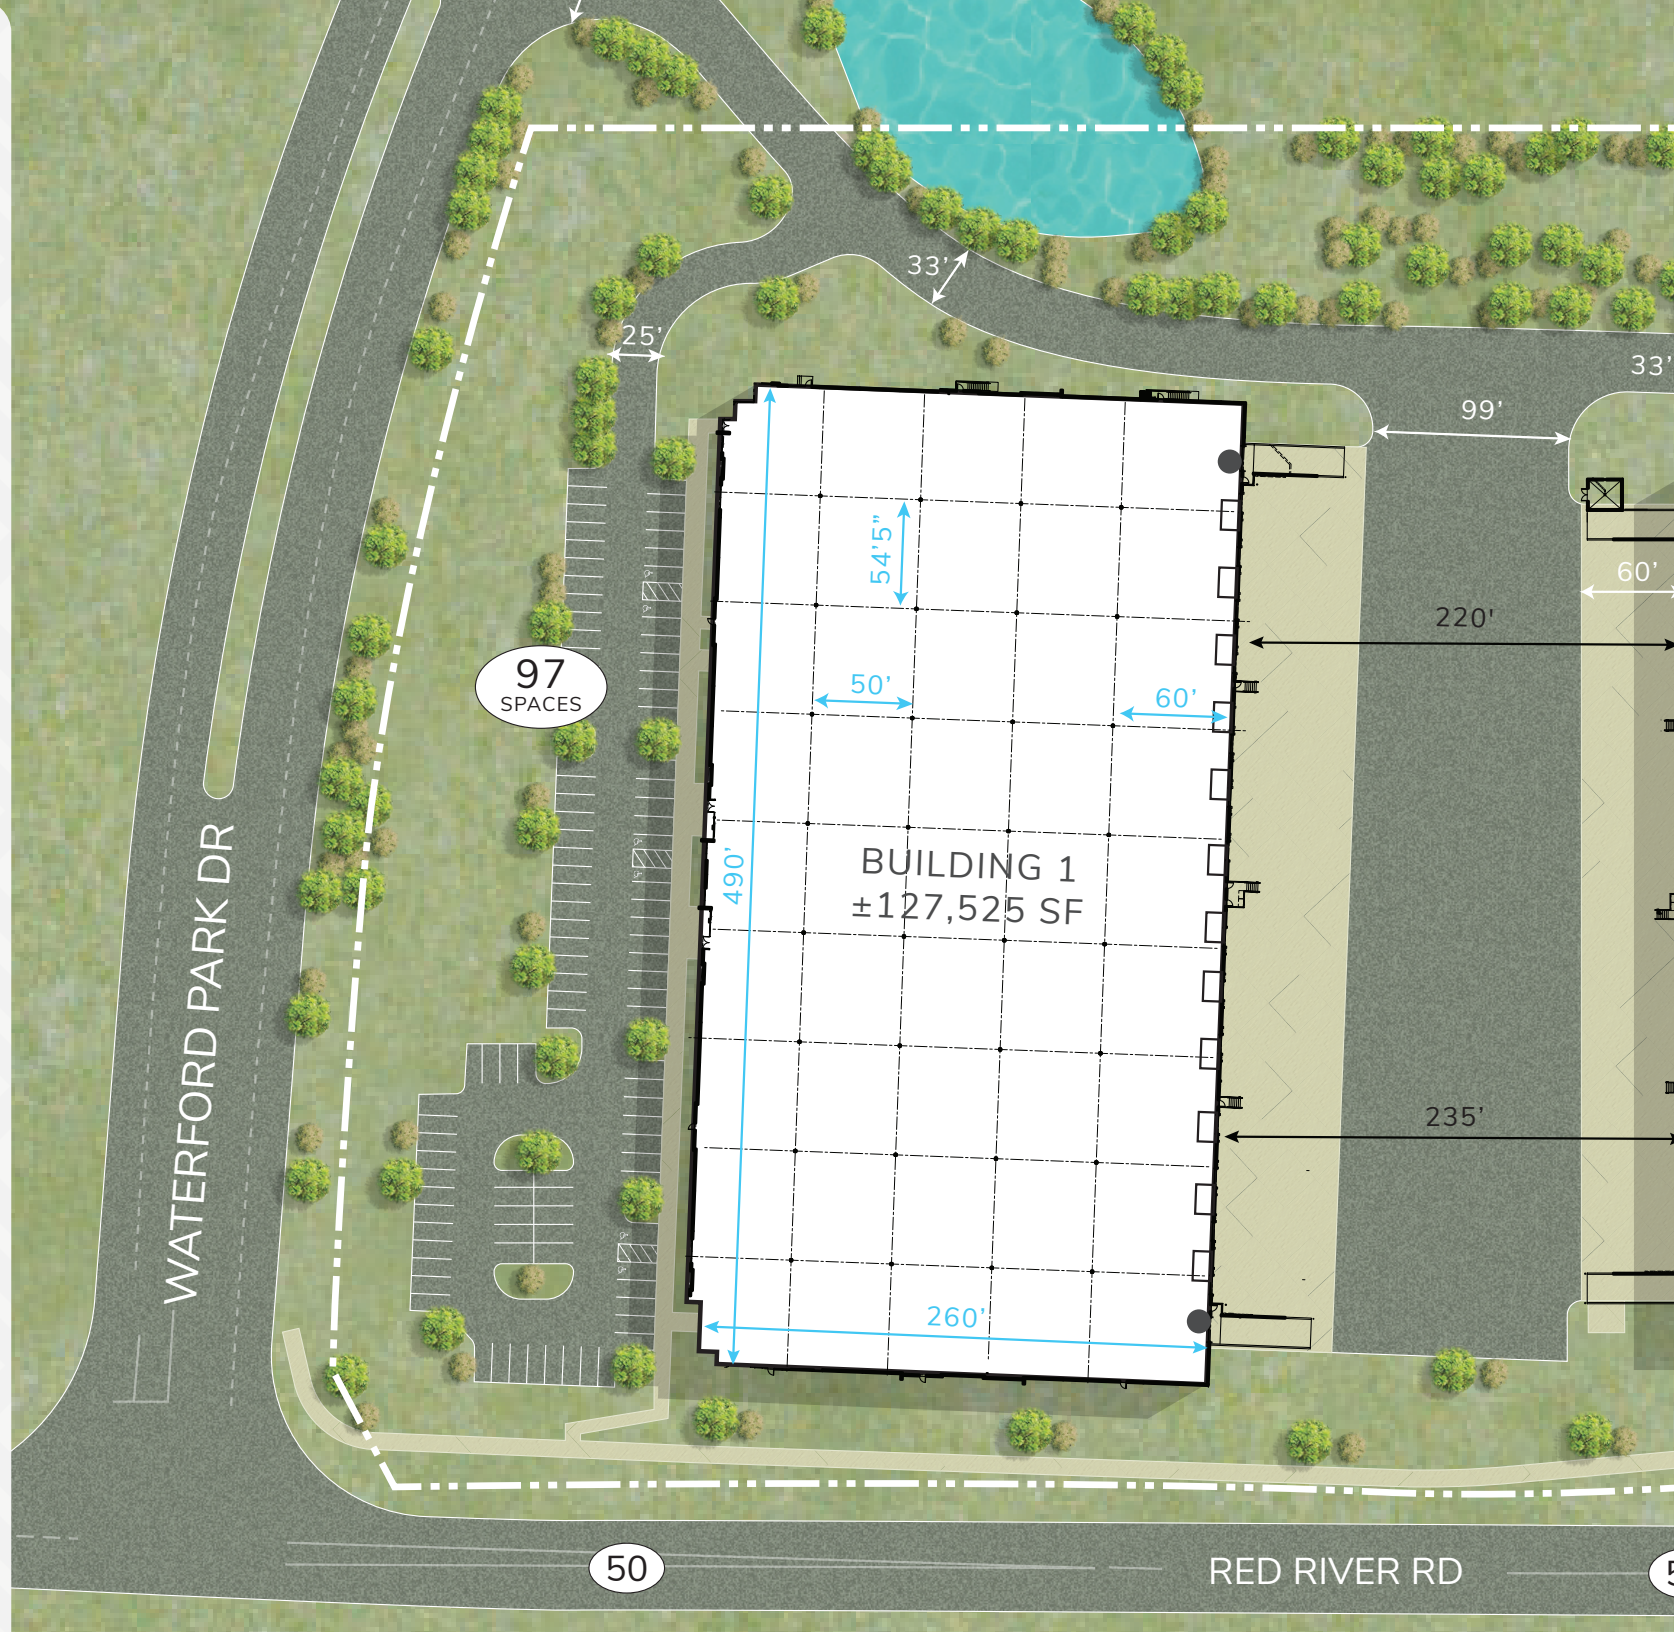

SELWYN
WATERFORD
BUILDING 1 SPECS

BRADLEY DUNN

bradley.dunn@streamrealty.com

704-777-7003

JASON SCHNITGER

jschnittger@streamrealty.com

980-819-4277

97
SPACES

BUILDING 1
±127,525 SF

WATERFORD PARK DR

RED RIVER RD

50