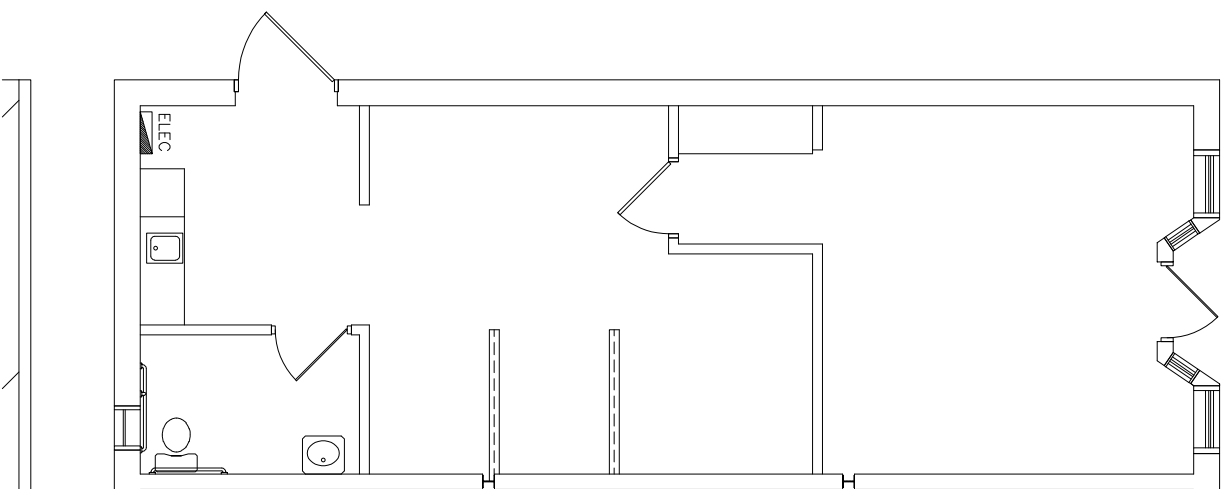

**1416
EAST 11th
STREET**

SUITE
1

TULSA,
OKLAHOMA

041326

AS-BUILT
PLAN

AS-1

SUITE 1
760.16 U.S.F

A FLOOR PLAN

SCALE: 1/8" = 1'-0"