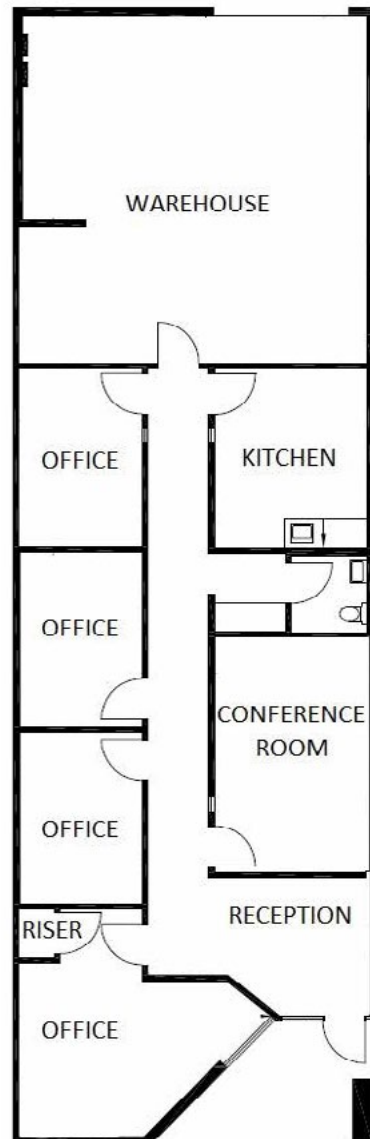

Bldg 1505 | Suite 105

±1,829 SF

Lease Rate: \$19.00/SF NNN

[Click Here for Virtual Tour](#)

Bldg 1505 | Suite 106

±1,598 SF

Lease Rate: \$19.00/SF NNN

[Click Here for Virtual Tour](#)

Bldg 1515 | Suite 104

[Click Here for Virtual Tour](#)

±5,622 SF
Lease Rate:
\$1.45/SF
Modified Gross

Bldg 1525 | Suite 101

[Click Here for Virtual Tour](#)

±2,225 SF

Lease Rate:

\$1.45/SF

Modified Gross

↑
NORTH

Bldg 1565 | Suite 103

±6,408 SF

Available 07/01/2026

Lease Rate:

\$1.45/SF

Modified Gross

Bldg 1575 | Suite 111

[Click Here for Virtual Tour](#)

±1,052 SF

Lease Rate: \$19.00/SF NNN

↑
NORTH