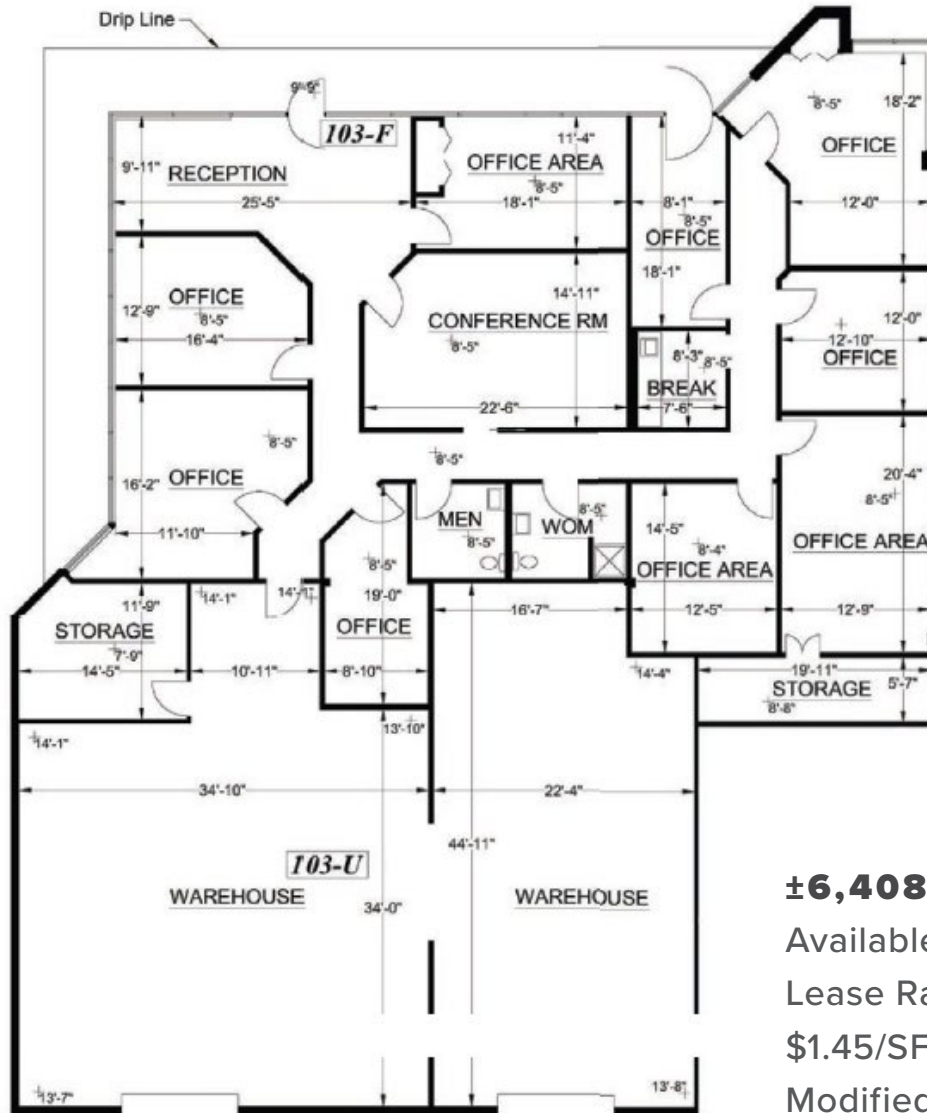

Bldg 1505 | Suite 105

±1,829 SF

Lease Rate: \$19.00/SF NNN

[Click Here for Virtual Tour](#)

Bldg 1505 | Suite 106

±1,598 SF

Lease Rate: \$19.00/SF NNN

[Click Here for Virtual Tour](#)

Bldg 1515 | Suite 104

[Click Here for Virtual Tour](#)

±5,622 SF
Lease Rate:
\$1.45/SF
Modified Gross

Bldg 1525 | Suite 101

[Click Here for Virtual Tour](#)

±2,225 SF

Lease Rate:

\$1.45/SF

Modified Gross

↑
NORTH

Bldg 1565 | Suite 103

±6,408 SF

Available 07/01/2026

Lease Rate:

\$1.45/SF

Modified Gross

Bldg 1575 | Suite 111

[Click Here for Virtual Tour](#)

±1,052 SF

Lease Rate: \$19.00/SF NNN

↑
NORTH