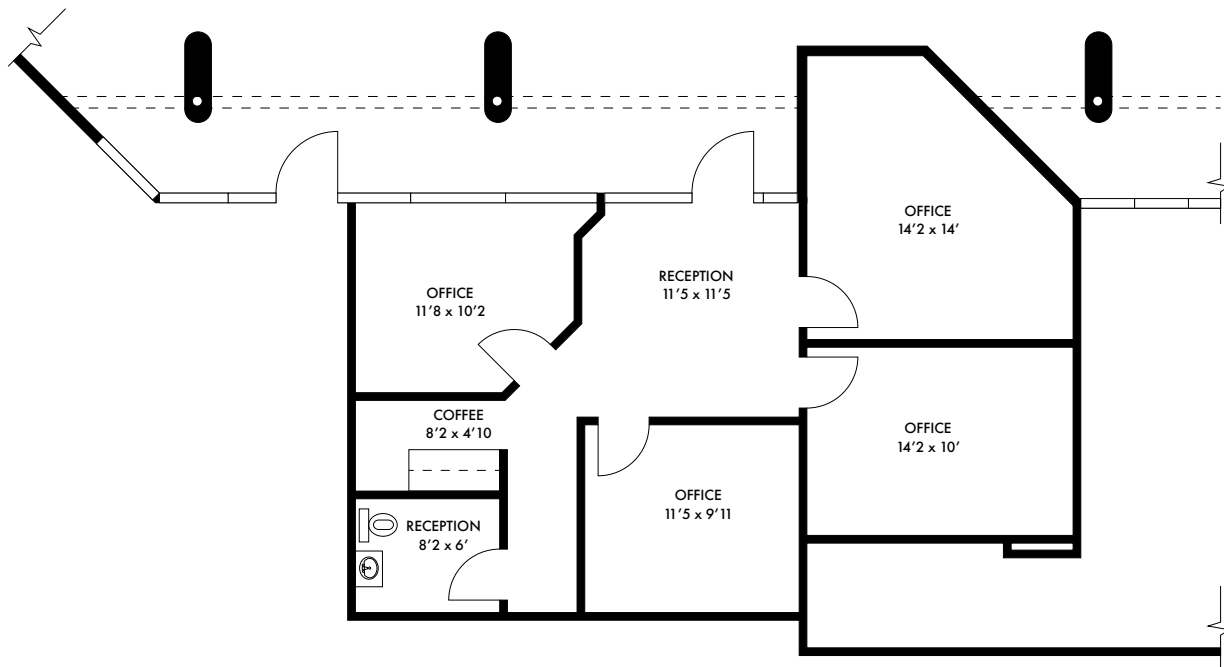

Bldg 1515 | Suite 104

[Click Here for Virtual Tour](#)

±5,622 SF
Lease Rate:
\$1.45/SF
Modified Gross

Bldg 1525 | Suite 101

[Click Here for Virtual Tour](#)

±2,225 SF

Lease Rate:

\$1.45/SF

Modified Gross

↑
NORTH

Bldg 1565 | Suite 103

±6,408 SF

Available 07/01/2026

Lease Rate:

\$1.45/SF

Modified Gross

Bldg 1575 | Suite 111

[Click Here for Virtual Tour](#)

±1,052 SF

Lease Rate: \$19.00/SF NNN

↑
NORTH