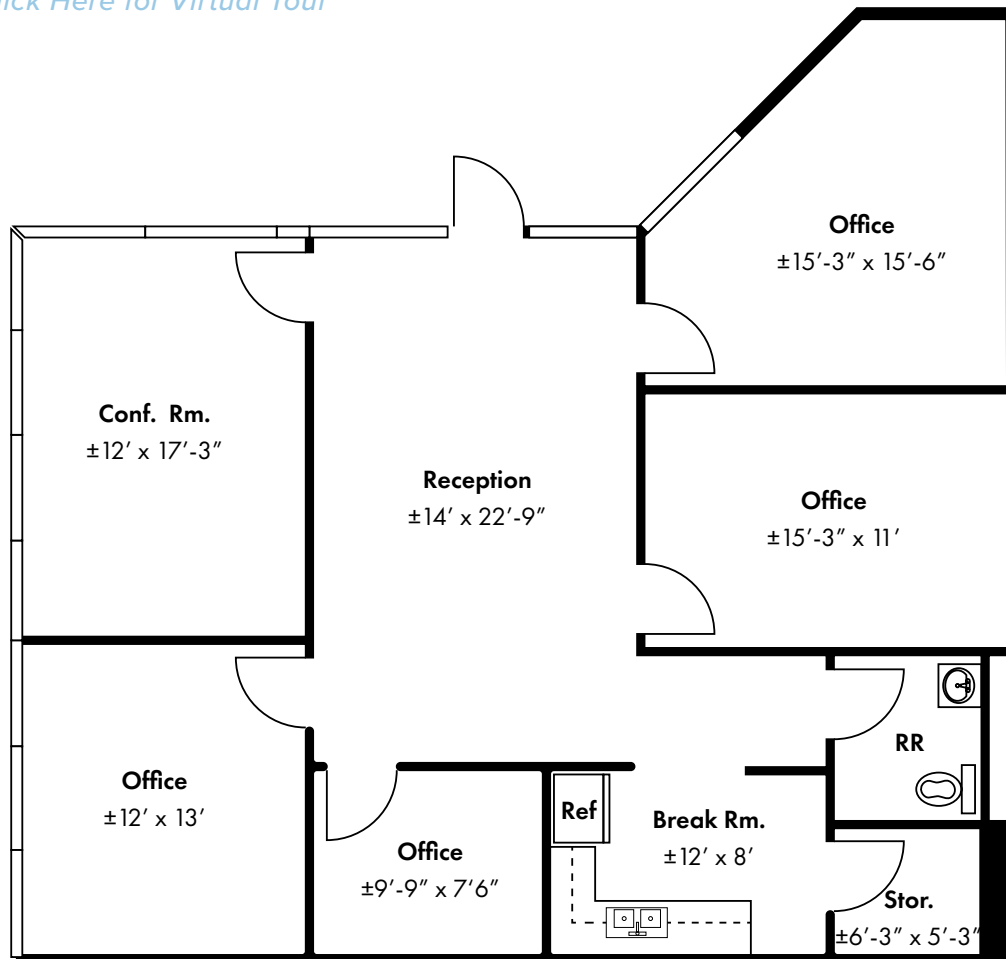

Bldg 1505 | Suite 105

±1,829 SF

Lease Rate: \$19.00/SF NNN

[Click Here for Virtual Tour](#)

Bldg 1505 | Suite 106

±1,598 SF

Lease Rate: \$19.00/SF NNN

[Click Here for Virtual Tour](#)

Bldg 1515 | Suite 104

[Click Here for Virtual Tour](#)

±5,622 SF
Lease Rate:
\$1.45/SF
Modified Gross

Bldg 1525 | Suite 101

[Click Here for Virtual Tour](#)

±2,225 SF

Lease Rate:

\$1.45/SF

Modified Gross

↑
NORTH

Bldg 1565 | Suite 103

±6,408 SF

Available 07/01/2026

Lease Rate:

\$1.45/SF

Modified Gross

Bldg 1575 | Suite 111

[Click Here for Virtual Tour](#)

±1,052 SF

Lease Rate: \$19.00/SF NNN

↑
NORTH