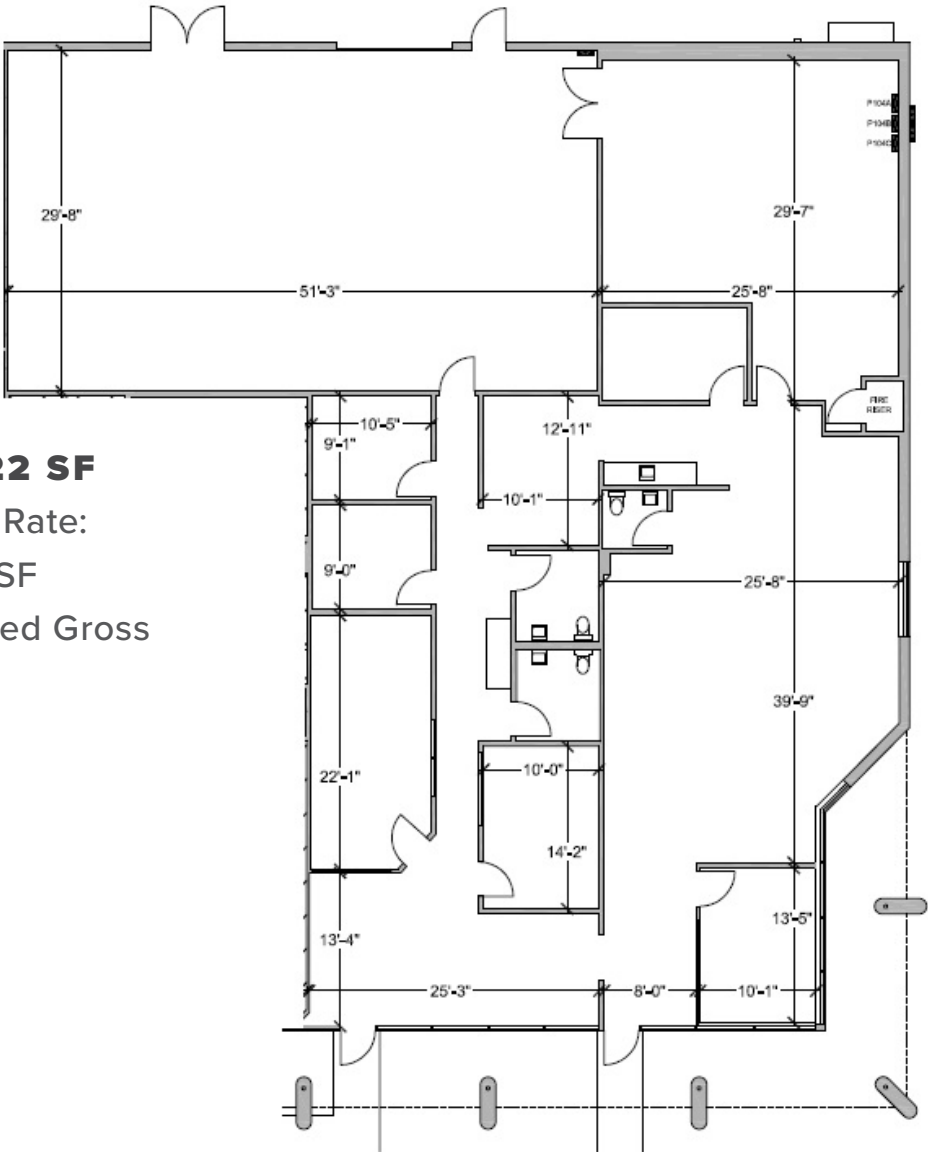

Bldg 1505 | Suite 105

±1,829 SF

Lease Rate: \$19.00/SF NNN

[Click Here for Virtual Tour](#)

Bldg 1505 | Suite 106

±1,598 SF

Lease Rate: \$19.00/SF NNN

[Click Here for Virtual Tour](#)

Bldg 1515 | Suite 104

[Click Here for Virtual Tour](#)

±5,622 SF
Lease Rate:
\$1.45/SF
Modified Gross

Bldg 1525 | Suite 101

[Click Here for Virtual Tour](#)

±2,225 SF

Lease Rate:

\$1.45/SF

Modified Gross

↑
NORTH

Bldg 1565 | Suite 103

±6,408 SF

Available 07/01/2026

Lease Rate:

\$1.45/SF

Modified Gross