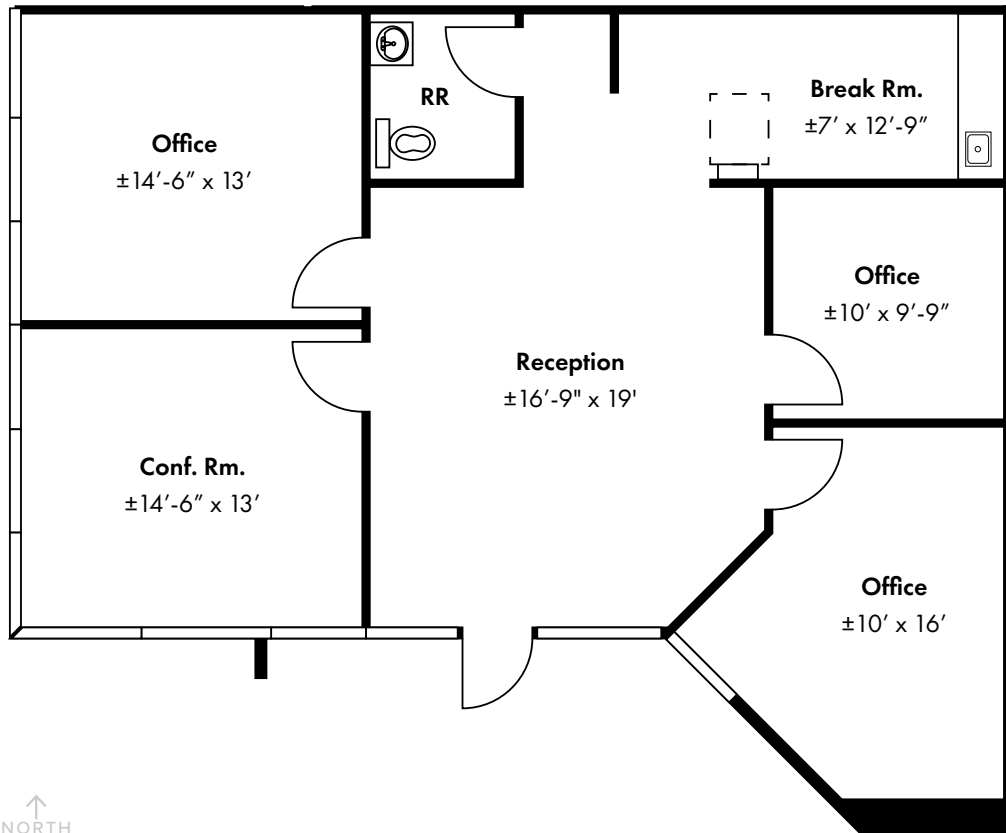

Bldg 1505 | Suite 105

±1,829 SF

Lease Rate: \$19.00/SF NNN

[Click Here for Virtual Tour](#)

Bldg 1505 | Suite 106

±1,598 SF

Lease Rate: \$19.00/SF NNN

[Click Here for Virtual Tour](#)

Bldg 1515 | Suite 104

[Click Here for Virtual Tour](#)

±5,622 SF
Lease Rate:
\$1.45/SF
Modified Gross

Bldg 1525 | Suite 101

[Click Here for Virtual Tour](#)

±2,225 SF

Lease Rate:

\$1.45/SF

Modified Gross

↑
NORTH

Bldg 1565 | Suite 103

±6,408 SF

Available 07/01/2026

Lease Rate:

\$1.45/SF

Modified Gross

Bldg 1575 | Suite 111

[Click Here for Virtual Tour](#)

±1,052 SF

Lease Rate: \$19.00/SF NNN

↑
NORTH