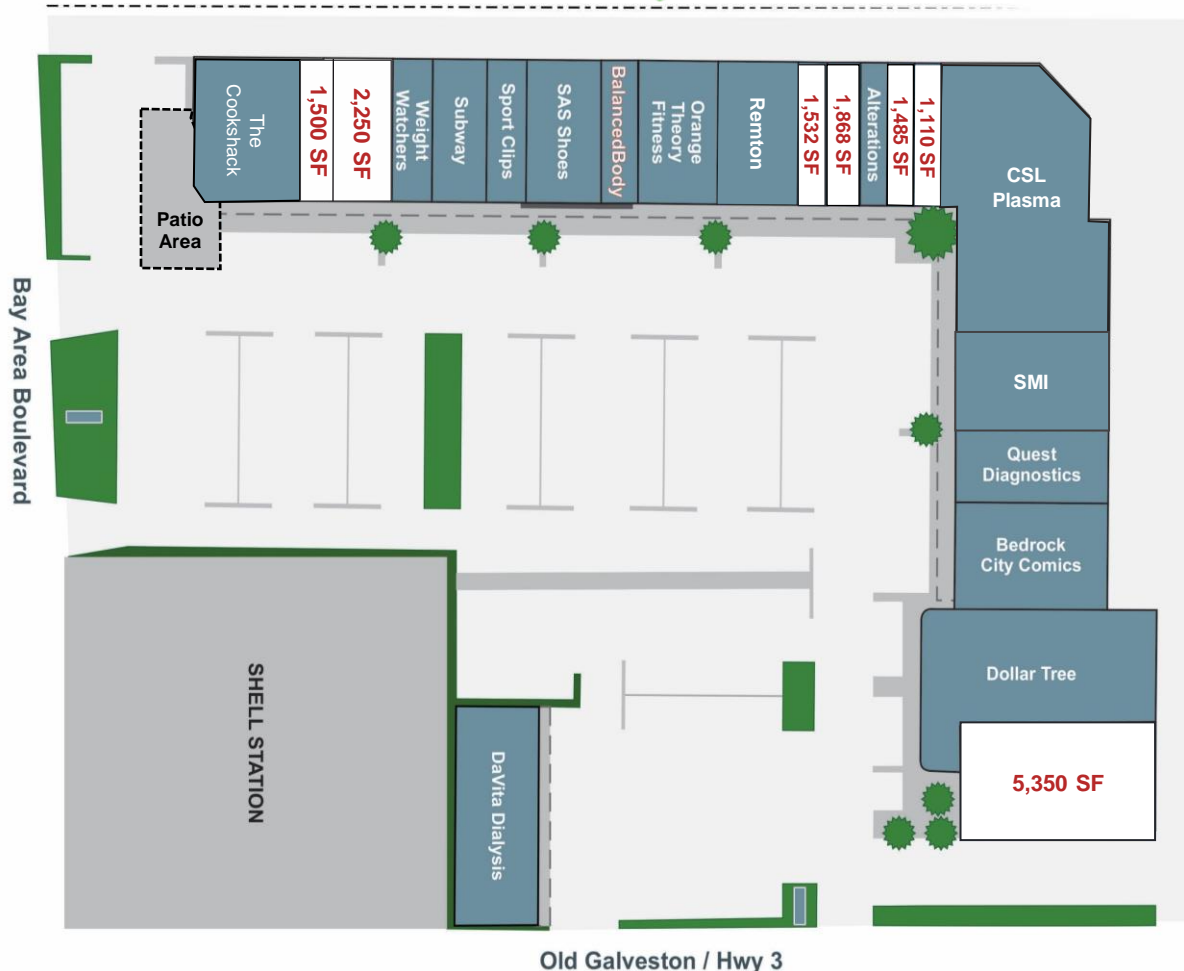

AVAILABLE

± 1,110 SF – 5,350 SF

CO - TENANTS

Orange Theory • CSL
Cookshack • Dollar Tree •
Bedrock Comics • SAS Shoes •
Quest Diagnostics Sport Clips
• Balanced Body Nutrition •
Subway • TA Alterations • WW
• Remton • DaVita Dialysis

TRAFFIC COUNTS

Bay Area Blvd: 42,134 VPD

Highway 3: 23,000 VPD

Total: 65,134 VPD

SITE PLAN

REMTON
VIETNAMESE CUISINE

COMING SOON:

SimonMed
See Tomorrow Today™

AREA RETAILER MAP

BARNES & NOBLE **Ashley HOMESTORE**
WORLD MARKET ESCALANTE'S
Party City
Michaels

BEST BUY **MEMORIAL HERMANN** 24HR Emergency Care
Golfsmith **TORCHYS TACOS**
MUSIC & ARTS **snap** **Comerica**
DXL **WELLS FARGO**
Staples