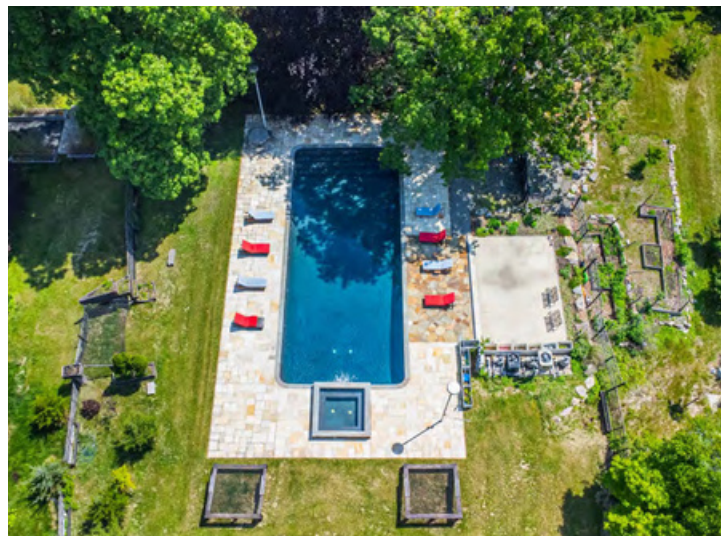

WHISPERING PINES ESTATE

Private Residence, Cottage, Private 2,500ft. Airstrip with Hangar

62 Mt Pleasant Rd., Columbia NJ 07832

Offering Price: \$3,000,000!

EXCLUSIVELY PRESENTED BY

Lisa Fairclough

Broker Owner | Fairclough Realtors

Email: lisa1fairclough@gmail.com

(office) 973-726-7800 | (cell) 201-321-1586

FAIRCLOUGH
REALTORS®
AND PROPERTY MANAGEMENT

Property Overview

Welcome to Whispering Pines Estate - Currently a very successful and lucrative Short-Term Stay location and one of the highest-rated Airbnb properties in the area. A truly rare find — a private airport with 2,500ft. runway - on nearly 208 acres of preserved natural landscape, custom-built structures, and immersive indoor-outdoor living experiences. This estate offers the perfect balance of privacy, luxury, and functional versatility — ideal for a personal retreat, high-end rental investment, or wellness venue. Private location nestled down a winding & secluded driveway.

Key Highlights

- ~208 private acres with pristine trails & sweeping vista views
- Main house with custom Rustic-modern design and top-end finishes
- Separate chef's kitchen & immersive nature dining space
- Detached guest house with income potential
- Secluded office/yoga studio with sauna below
- Large in-ground pool with integrated hot tub
- 2,500ft. Airstrip with hangar - A registered airport in New Jersey
- Raised garden beds with organic produce
- Hiking trails, hammocks, barn storage, & more

Main House + Guest Cottage

Rustic Elegance Meets Modern Comfort

Currently a very successful and lucrative Short-Term Stay location and one of the highest-rated Airbnb properties in the area. This spacious, thoughtfully-designed home is filled with natural light and rich textures. Every detail — from the handcrafted staircase to the natural wood finishes — invites you to relax and feel connected to your surroundings.