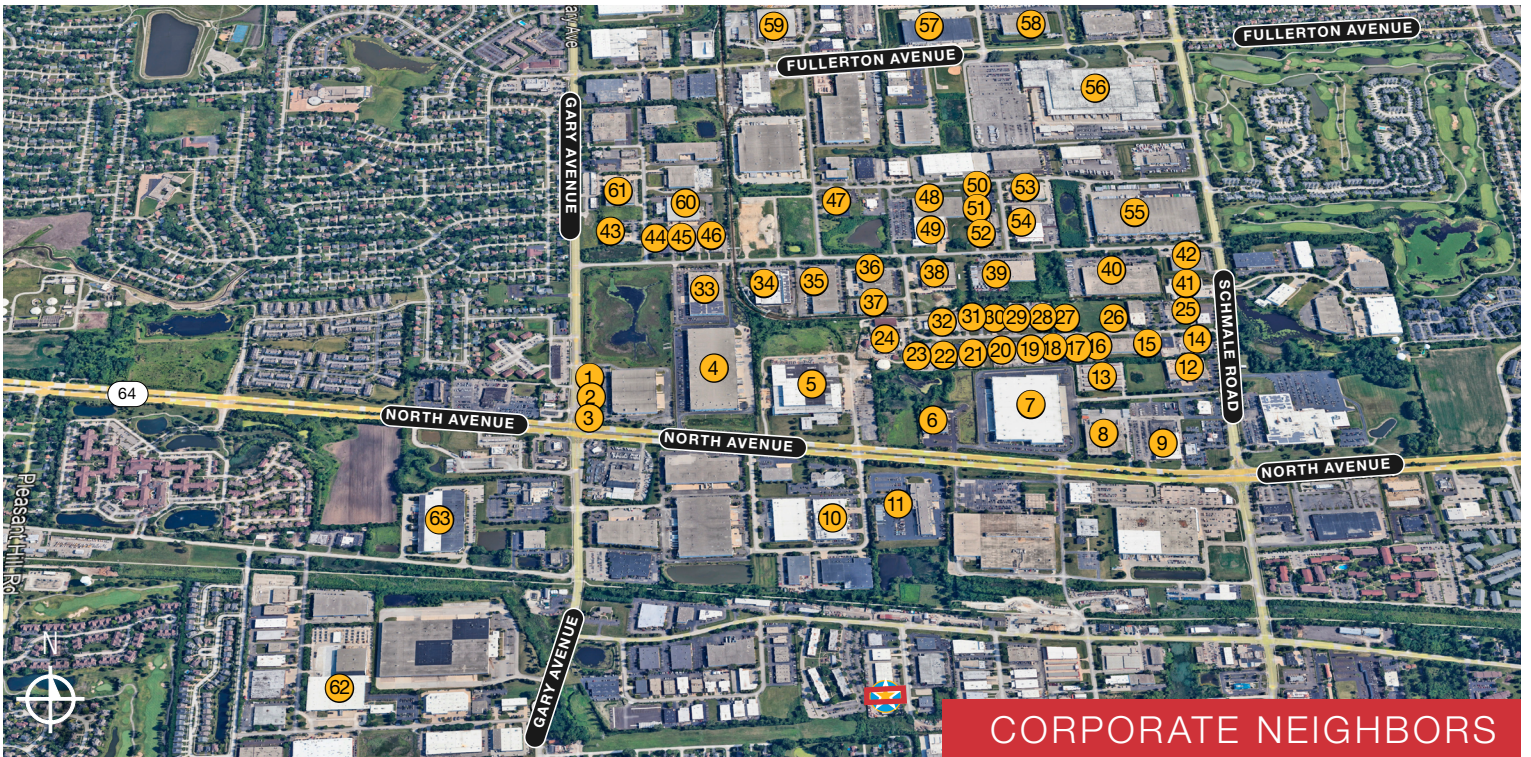

PROPERTY SPECIFICATIONS

- ±10,880 SF BUILDING
- ±1,500 SF OFFICE
- 0.82 ACRES
- 14' CLEAR HEIGHT IN SHOP
- 1 INTERIOR TRUCK DOCK
- 3 DRIVE-IN DOORS (OVERSIZED)
- 0.35 ACRES OF OUTSIDE STORAGE
- FENCED AND PAVED OUTSIDE STORAGE
- 480/220 3-PHASE 400 AMPS IN SHOP AREA
- LED LIGHTING THROUGHOUT
- IDEAL FOR CONTRACTORS, CONSTRUCTION, UTILITY AND SERVICE COMPANIES
- LOW DUPAGE COUNTY REAL ESTATE TAXES
- DUPAGE COUNTY REAL ESTATE TAXES

VAXCEL INTERNATIONAL

ADVANCE AUTO PARTS

NAPA AUTO PARTS

FANNIE MAY

CEILING FAN DIRECTION
CORECENTRIC SOLUTIONS

FRAIN INDUSTRIES

SERVICE SPRING CORP
R.S. HUGHES-CHICAGO

SHIPFUSION

PREGIS

SAFEWAY

GUARDIAN

INTERSTATE POWER

METALS TECHNOLOGY

PUBLIC STORAGE

RENTALMAX

MICROBE USA

BELCAR PRODUCTS

AMERICAN DEMOLITION
CORP

TDA PREP
AUTOSTAR
D'ANDREA AUTO DETAILING &
CERAMIC COATING

OFF LEASE CARS

MBTT SERVICE
GANDRA MECHANICAR

EUROPEAN WOODWORKERS
INC

DAIEI TRADING CHICAGO

CROSSFIT CAROL STREAM
GOMEZ WRESTLING
ACADEMY

THE VILLAGE OF CAROL
STREAM PUBLIC WORKS

HULTGREN FUNERAL HOME &
CREMATION CENTER

KNS COMPANIES

HUMANITARIAN SERVICE
PROJECT

TRUCKMASTER REPAIR SHOP

PM MECHANICS

ASSEMBLED PRODUCTS

OKNOPLAST DEALER
MAGNOLIA WINDOWS

CONCORDIA GROUP LTD

ANTUNES

PACKAGING PERSONIFIED INC

MULTITECH INDUSTRIES

TRULY ENGAGING
MASTER MARKETING INT'L

CHITOWN 4X4
ACCURATE OFFICE SUPPLY

DAVIES MOLDING LLC

PATRIOT TRANSPORT

COM2 RECYCLING
SOLUTIONS

DYNAMIC MD

LOMA SYSTEMS

MULTITECH INDUSTRIES

JUNK KING CHICAGO
GLENDALE AUTO CARE
IMPIRIUM GROUP
RELIABLE AUTOHAUS

TIREBOOTS BY UNIVERSAL
CANVAS

KEHOE AUTO REPAIR
RHINO LININGS OF DUPAGE

GRUAS Y YONKES EN
ILLINOIS TOWING
AFFORDABLE GARAGE
DOORS OF ILLINOIS

PRINCE CASTLE

MARMON FOODSERVICE
TECHNOLOGIES

ERGOSEAL
SIEBER TOOLING SOLUTIONS

MIDWEST CONFERENCE
SERVICE

BLACK HORSE CARRIERS
LOYALTY LOGISTICS
THE MEMBERS RETIREMENT
PLAN

UNIFAB MANUFACTURING

BEACON BUILDING
PRODUCTS
AFI INDUSTRIES

OFFICE DEPOT DISTRIBUTION
CENTER

USPS

OMNI CABLE

GLEN ELLYN MOVING

PRINOVA

SCHMOLZ & BICKENBACH

VALBRUNA STEEL

TW METALS

ROGERS CORPORATION

CORPORATE NEIGHBORS