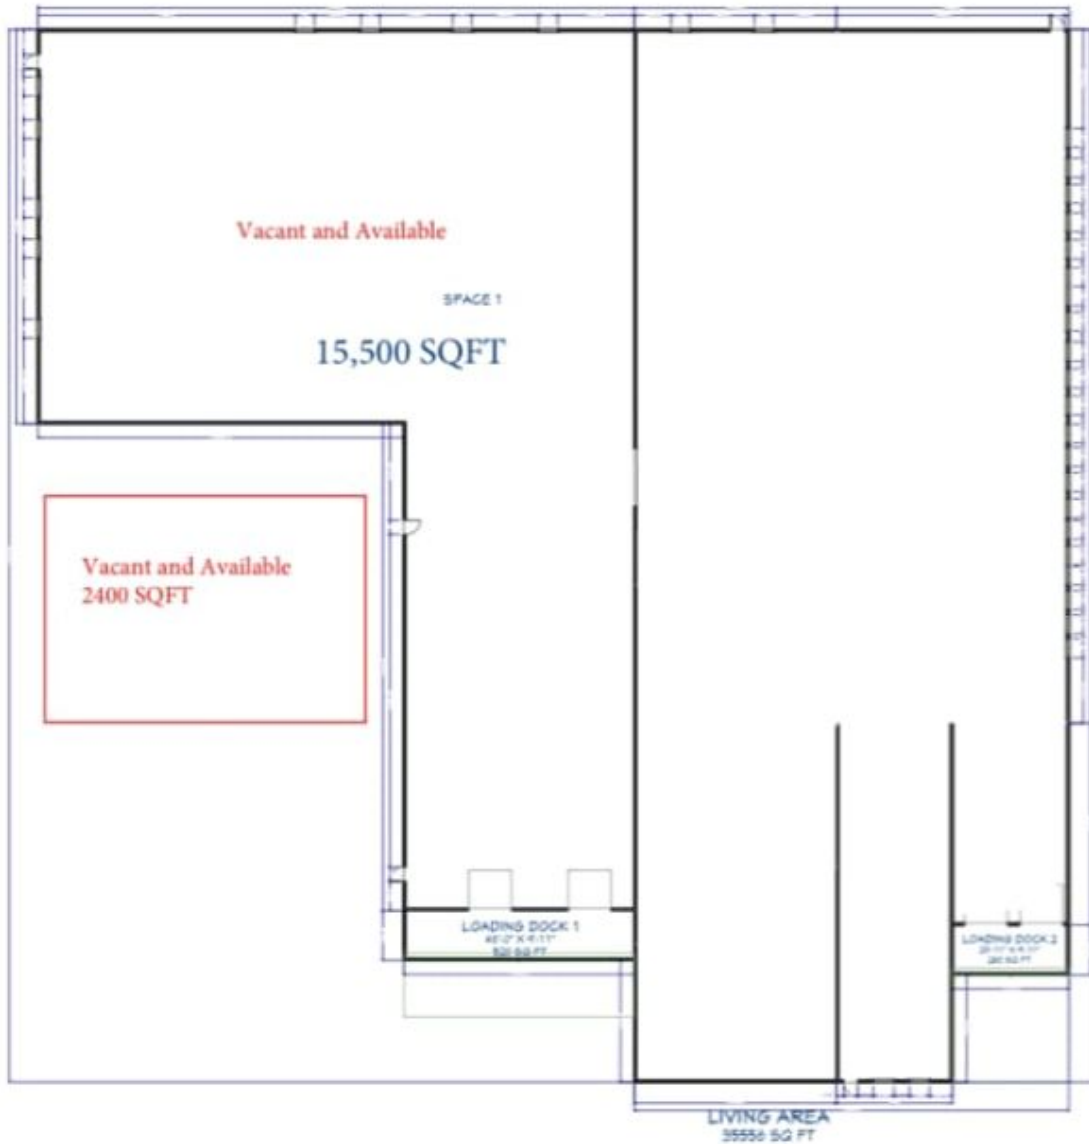

FOR LEASE

17 Old Turnpike Rd., Beacon Falls, CT

MATTHEWS COMMERCIAL PROPERTIES