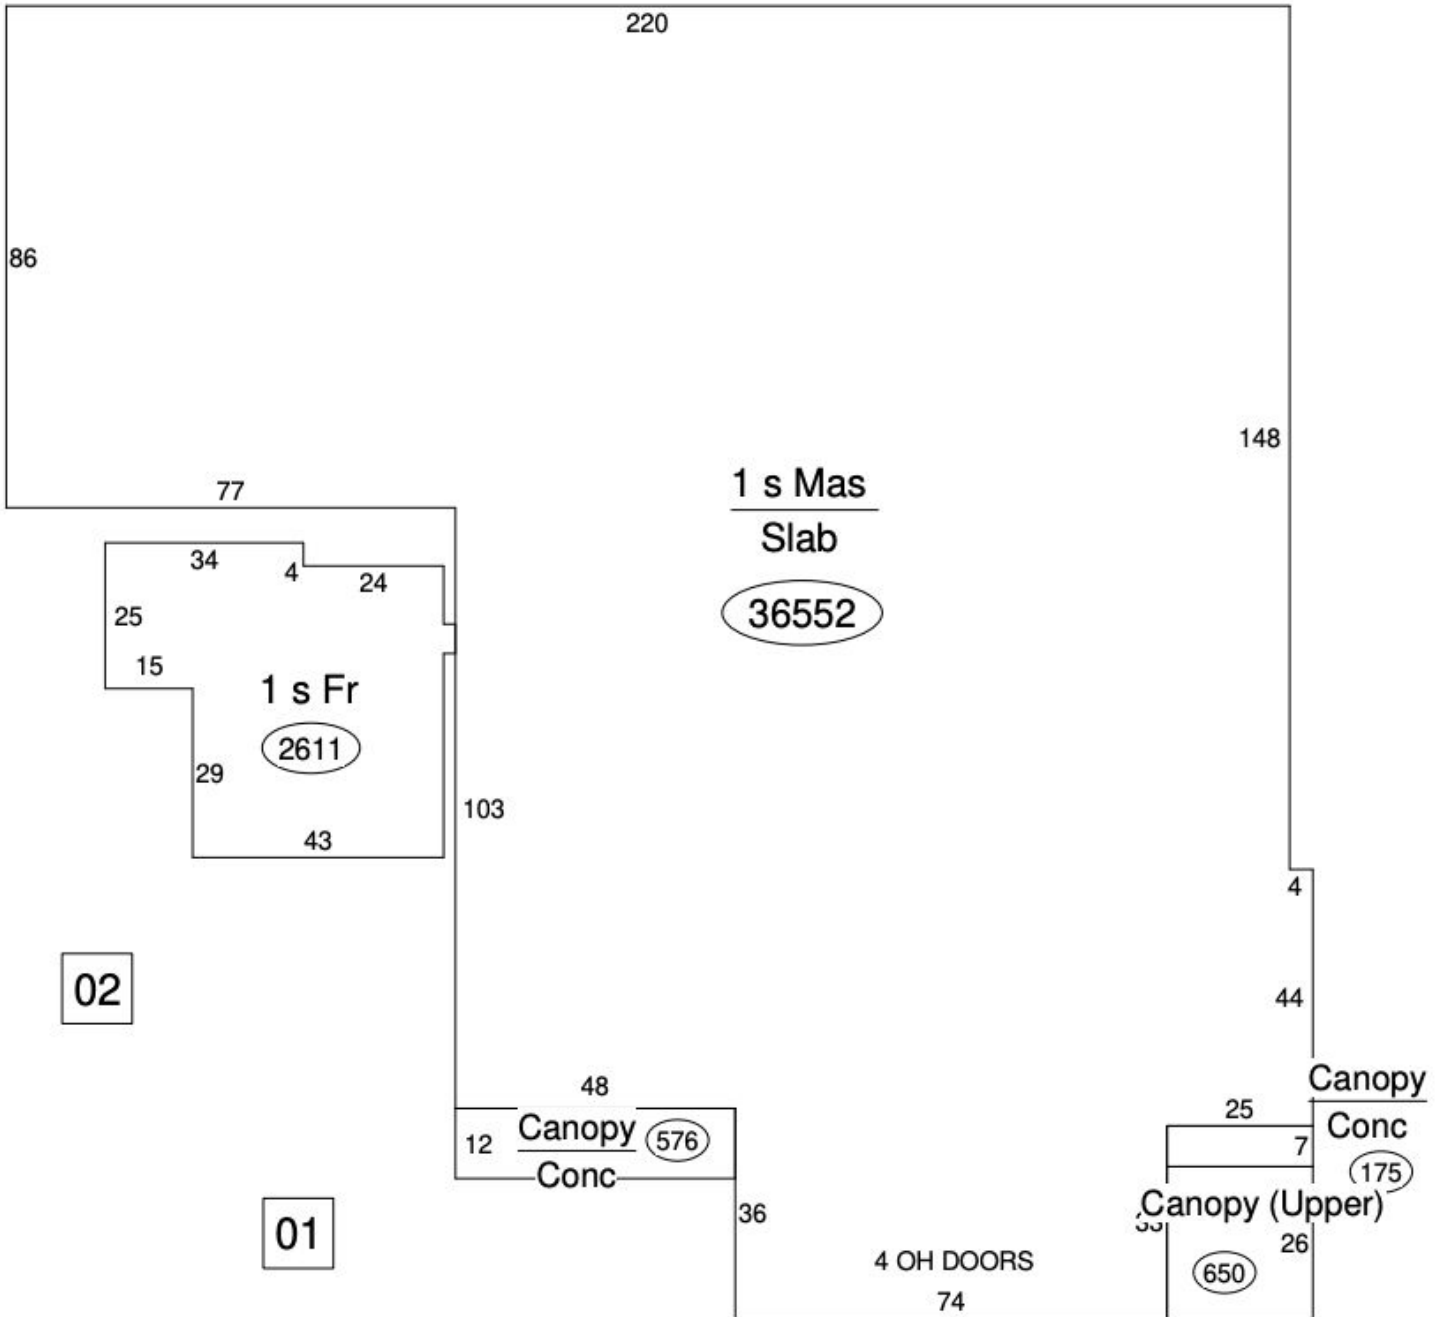

FOR LEASE

17 Old Turnpike Rd., Beacon Falls, CT

MATTHEWS COMMERCIAL PROPERTIES

NOAH D. MATTHEWS
203-721-3337
matthewsnoah@gmail.com

MATTHEWS COMMERCIAL PROPERTIES LLC
819 Straits Tpke, Suite 3B
Middlebury, CT 06762
matthewscommercial.com