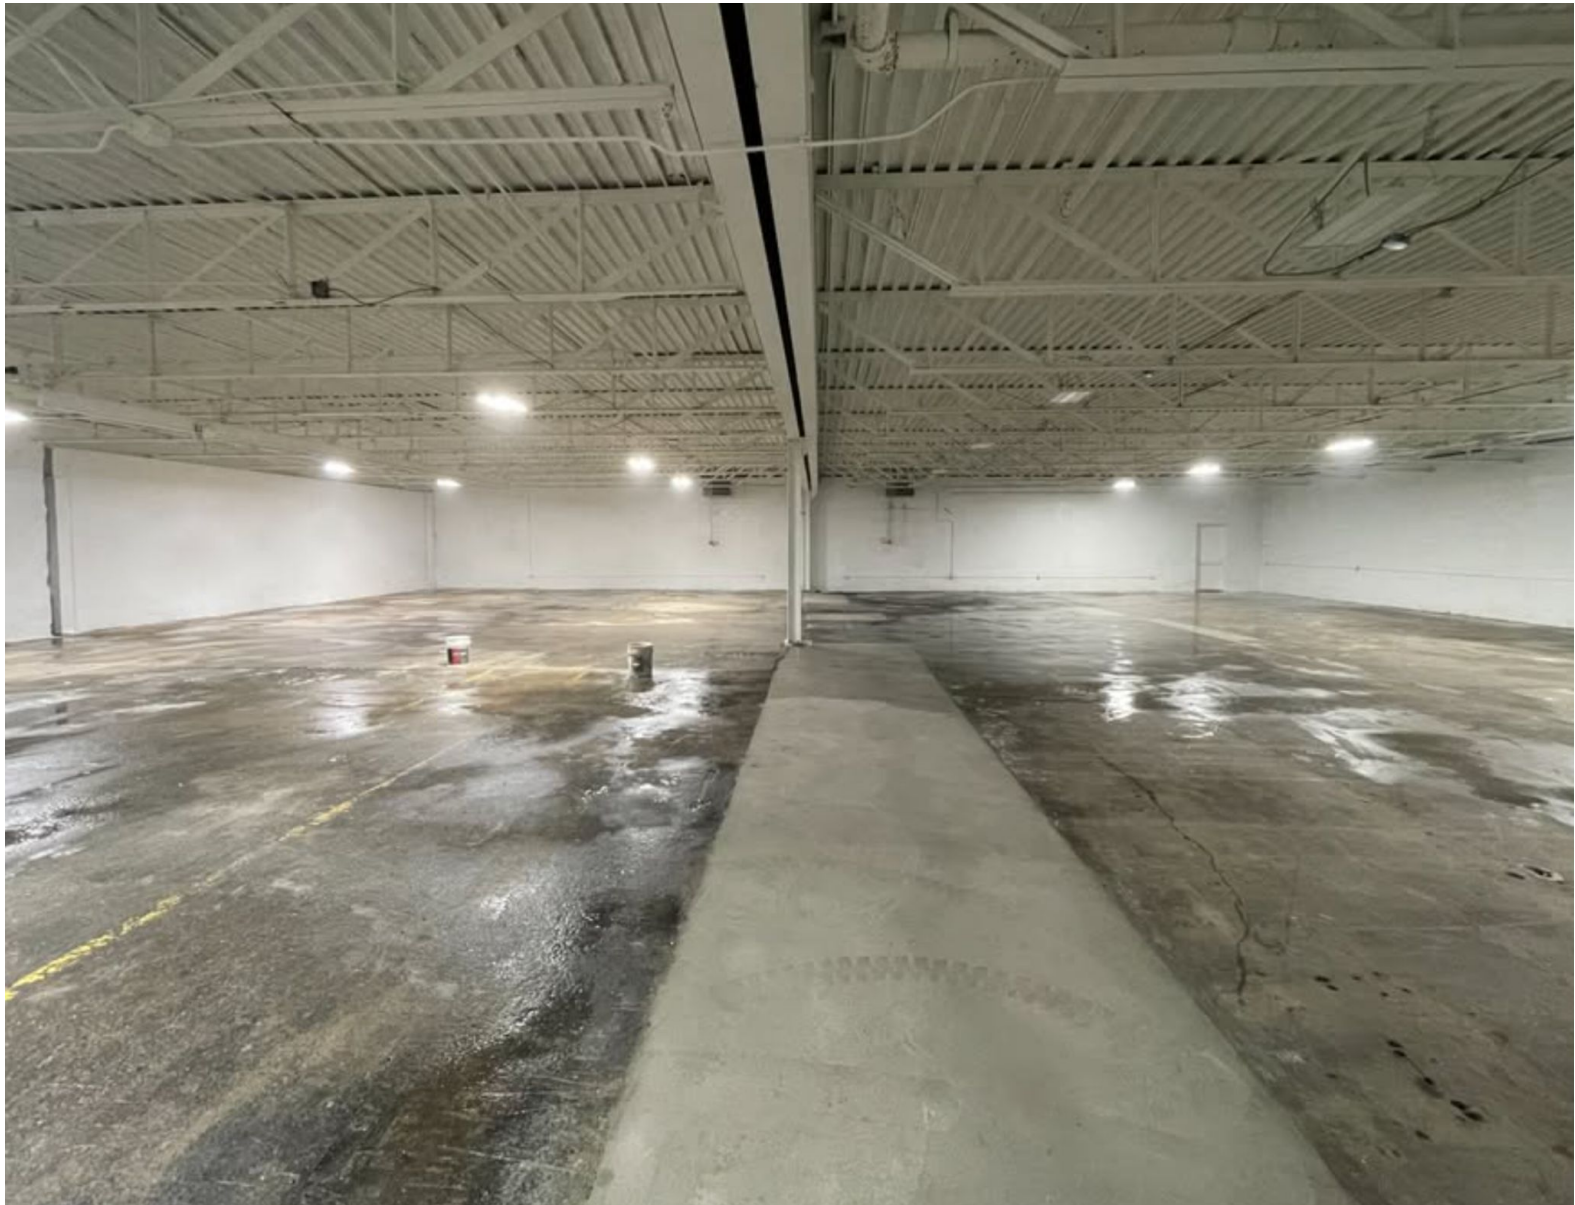

FOR LEASE

17 Old Turnpike Rd., Beacon Falls, CT